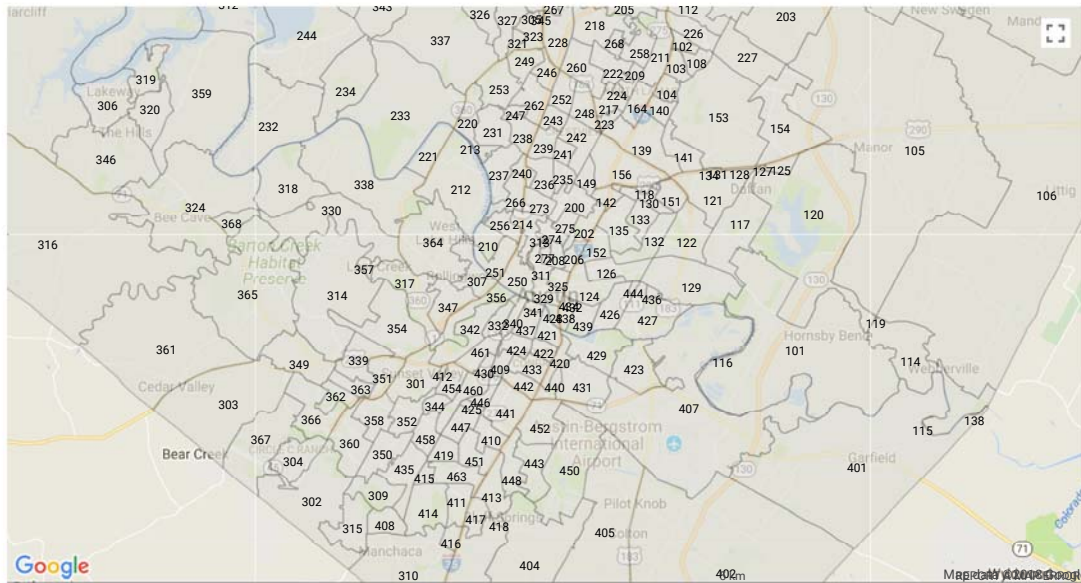

Updated 05/05/2018 9:20 PM

UN-OFFICIAL Cumulative Results

Once all locations have turned in their results, you will see an advisory that says "ALL TRAVIS COUNTY VOTES ARE COUNTED".

[VIEW ALL RACES ON BALLOT](#)

Statistics for All Votes Cast in Travis County 53 Precincts

24 of 24 (100.00% EDay locations counted)

Total Registered Voters in Jurisdictions:	127,102	Total Ballots Cast in Jurisdictions:	7,634	6.01%
Early Voting Turnout:	4.10%	Early Voting Ballots Cast:	5,211	68.26%
Election Day Turnout:	1.91%	Election Day Ballots Cast:	2,423	31.74%