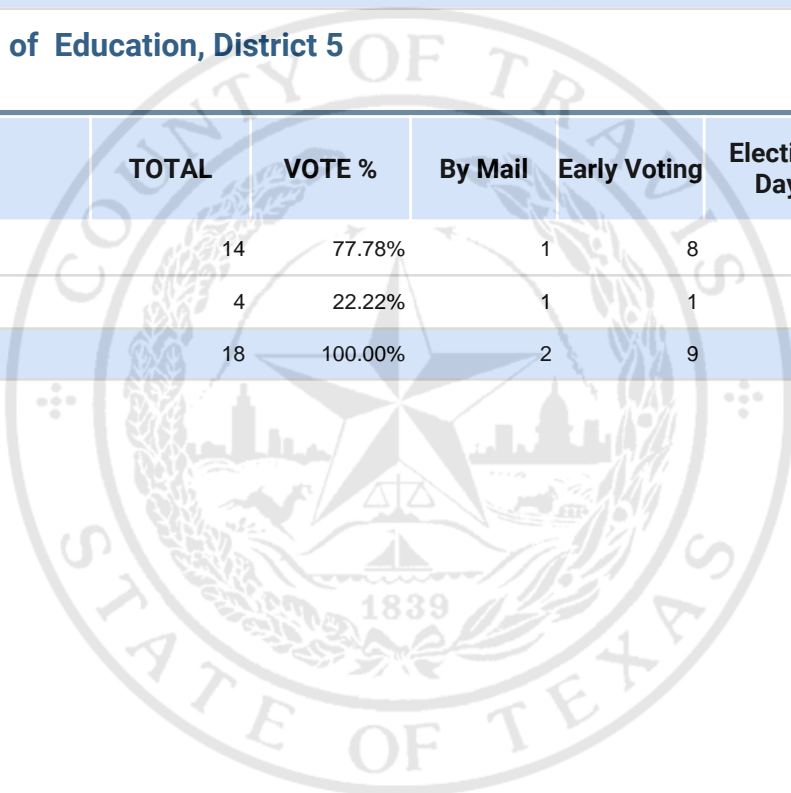

Republican Party - Precinct Results
Joint Primary Runoff and Special Election
July 14, 2020

UNOFFICIAL RESULTS

Travis County, Texas

427

REP United States Representative District 35

Vote For 1

	TOTAL	VOTE %	By Mail	Early Voting	Election Day
Jenny Garcia Sharon	9	50.00%	0	5	4
"Guillermo" William Hayward	9	50.00%	2	4	3
Total Votes Cast	18	100.00%	2	9	7

REP Member State Board of Education, District 5

Vote For 1

	TOTAL	VOTE %	By Mail	Early Voting	Election Day
Lani Popp	14	77.78%	1	8	5
Robert Morrow	4	22.22%	1	1	2
Total Votes Cast	18	100.00%	2	9	7