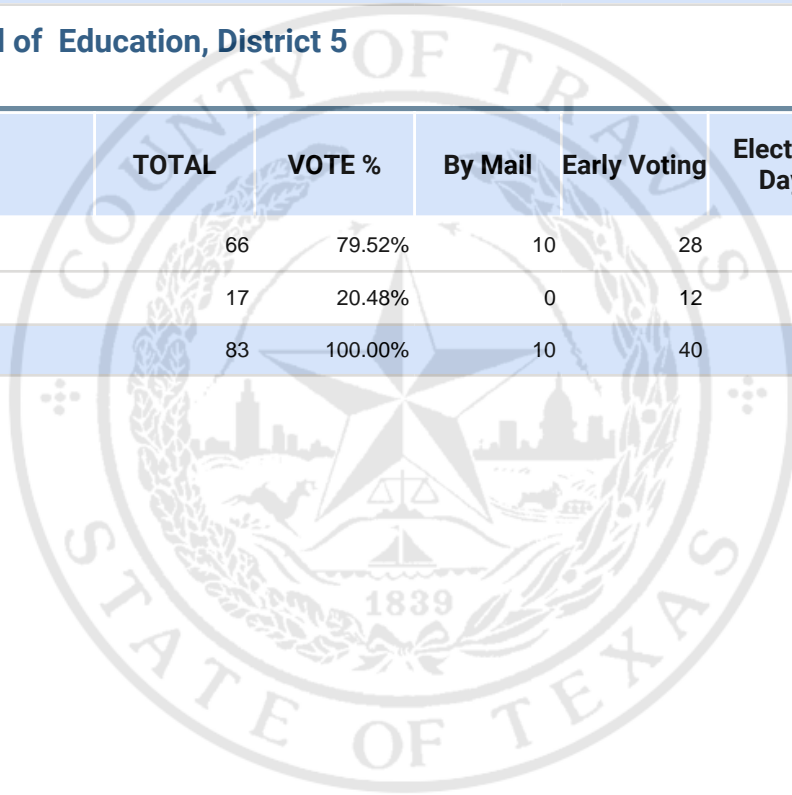

Republican Party - Precinct Results
Joint Primary Runoff and Special Election
July 14, 2020

UNOFFICIAL RESULTS

Travis County, Texas

414

REP United States Representative District 35

Vote For 1

	TOTAL	VOTE %	By Mail	Early Voting	Election Day
Jenny Garcia Sharon	49	62.03%	6	26	17
"Guillermo" William Hayward	30	37.97%	3	12	15
Total Votes Cast	79	100.00%	9	38	32

REP Member State Board of Education, District 5

Vote For 1

	TOTAL	VOTE %	By Mail	Early Voting	Election Day
Lani Popp	66	79.52%	10	28	28
Robert Morrow	17	20.48%	0	12	5
Total Votes Cast	83	100.00%	10	40	33