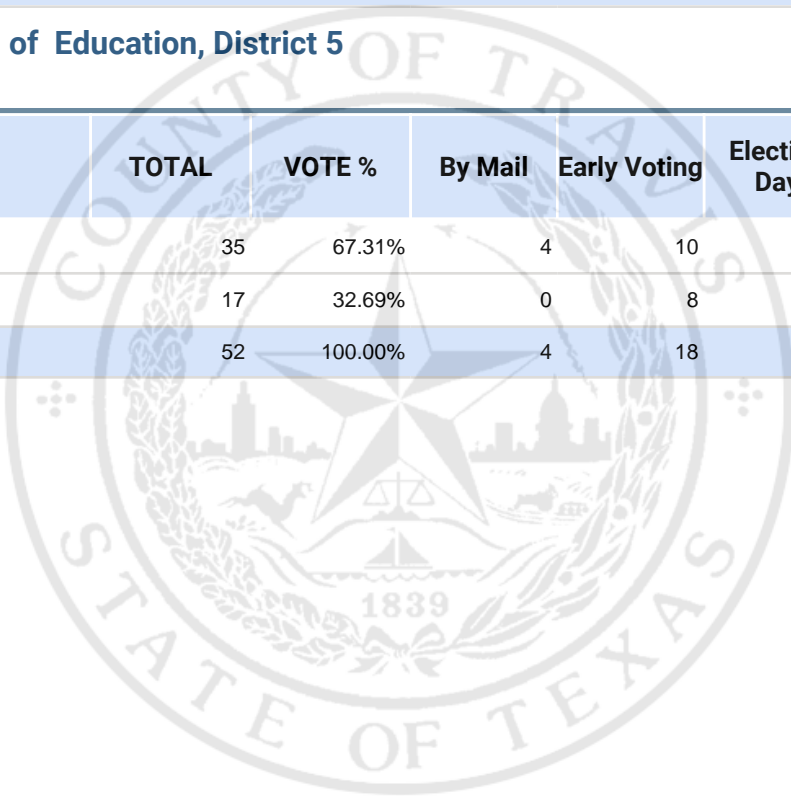

**REP Member State Board of Education, District 5**

Vote For 1

	<b>TOTAL</b>	<b>VOTE %</b>	<b>By Mail</b>	<b>Early Voting</b>	<b>Election Day</b>
Lani Popp	35	67.31%	4	10	21
Robert Morrow	17	32.69%	0	8	9
<b>Total Votes Cast</b>	<b>52</b>	<b>100.00%</b>	<b>4</b>	<b>18</b>	<b>30</b>