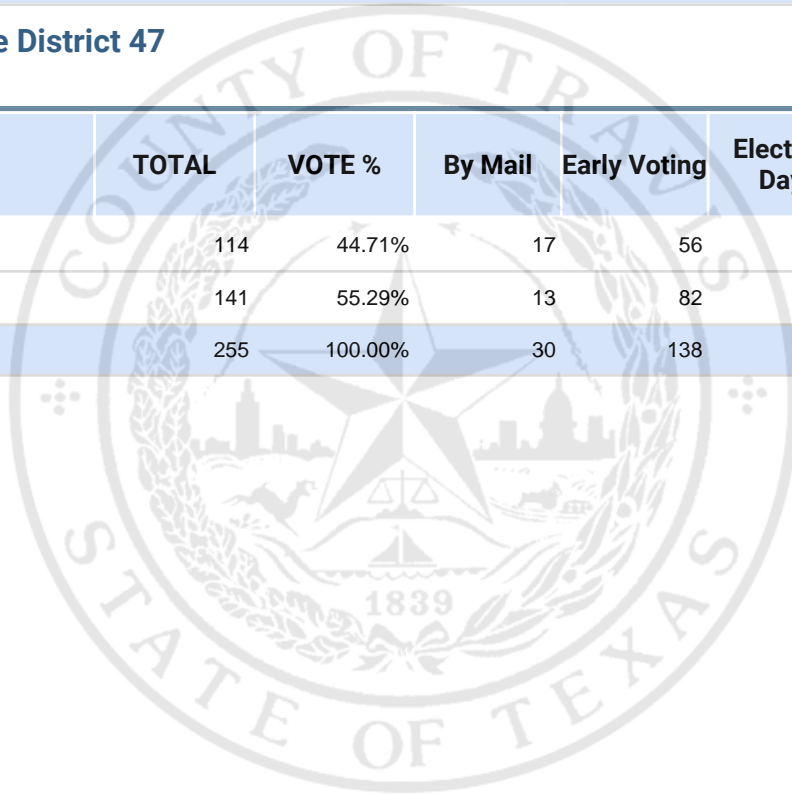

Republican Party - Precinct Results
Joint Primary Runoff and Special Election
July 14, 2020

UNOFFICIAL RESULTS

Travis County, Texas

304

REP Member State Board of Education, District 5

Vote For 1

	TOTAL	VOTE %	By Mail	Early Voting	Election Day
Lani Popp	210	84.34%	27	111	72
Robert Morrow	39	15.66%	4	22	13
Total Votes Cast	249	100.00%	31	133	85

REP State Representative District 47

Vote For 1

	TOTAL	VOTE %	By Mail	Early Voting	Election Day
Justin Berry	114	44.71%	17	56	41
Jennifer Fleck	141	55.29%	13	82	46
Total Votes Cast	255	100.00%	30	138	87