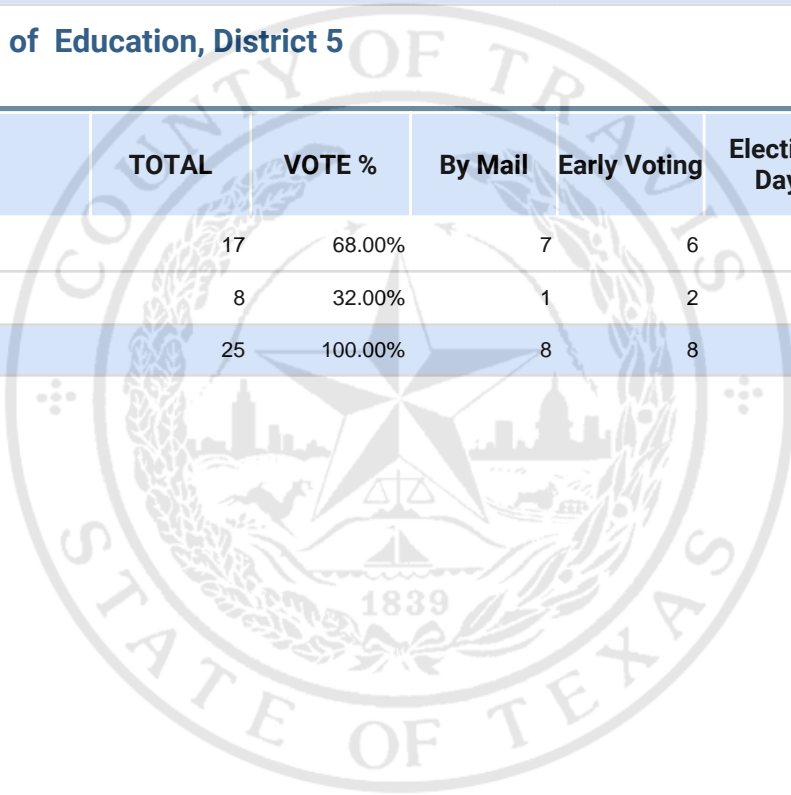

Republican Party - Precinct Results
Joint Primary Runoff and Special Election
July 14, 2020

UNOFFICIAL RESULTS

Travis County, Texas

448

REP United States Representative District 35

Vote For 1

	TOTAL	VOTE %	By Mail	Early Voting	Election Day
Jenny Garcia Sharon	12	44.44%	1	5	6
"Guillermo" William Hayward	15	55.56%	7	3	5
Total Votes Cast	27	100.00%	8	8	11

REP Member State Board of Education, District 5

Vote For 1

	TOTAL	VOTE %	By Mail	Early Voting	Election Day
Lani Popp	17	68.00%	7	6	4
Robert Morrow	8	32.00%	1	2	5
Total Votes Cast	25	100.00%	8	8	9