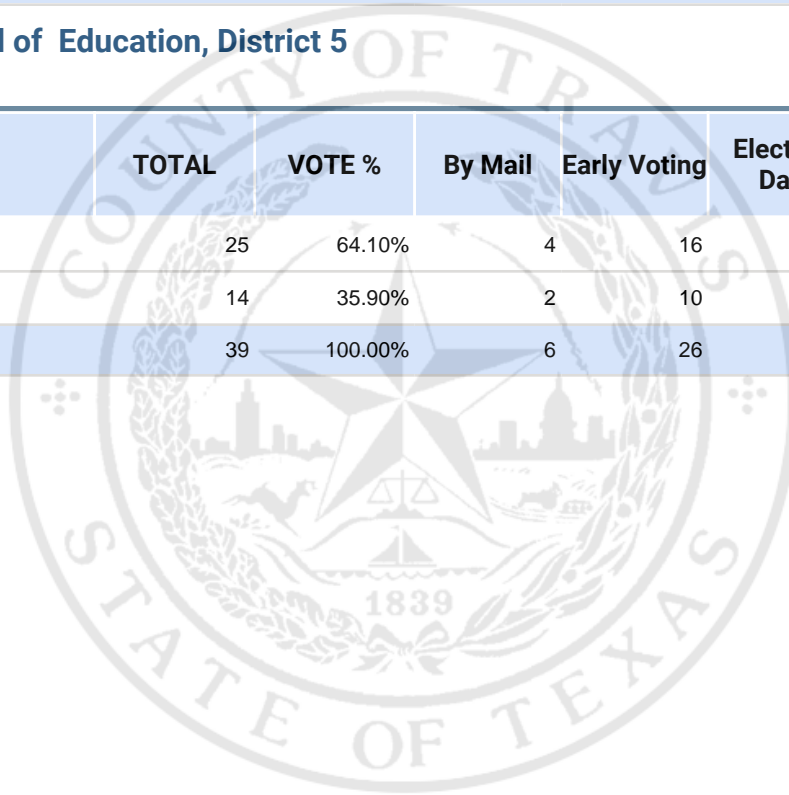

**REP Member State Board of Education, District 5**

Vote For 1

	<b>TOTAL</b>	<b>VOTE %</b>	<b>By Mail</b>	<b>Early Voting</b>	<b>Election Day</b>
Lani Popp	25	64.10%	4	16	5
Robert Morrow	14	35.90%	2	10	2
<b>Total Votes Cast</b>	<b>39</b>	<b>100.00%</b>	<b>6</b>	<b>26</b>	<b>7</b>