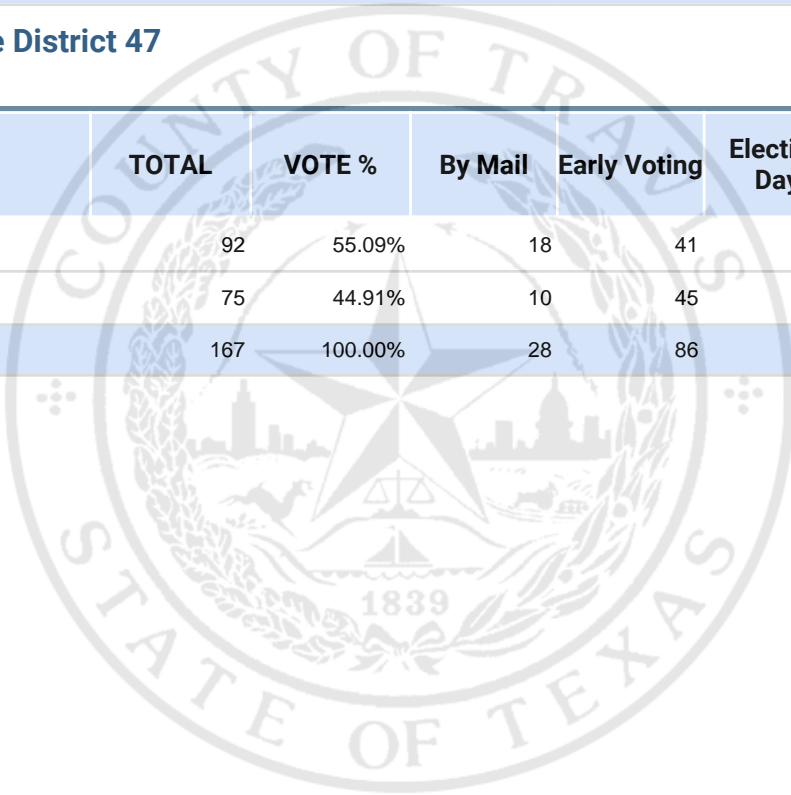

Republican Party - Precinct Results
Joint Primary Runoff and Special Election
July 14, 2020

UNOFFICIAL RESULTS

Travis County, Texas

365

REP Member State Board of Education, District 5

Vote For 1

	TOTAL	VOTE %	By Mail	Early Voting	Election Day
Lani Popp	124	76.54%	23	64	37
Robert Morrow	38	23.46%	5	18	15
Total Votes Cast	162	100.00%	28	82	52

REP State Representative District 47

Vote For 1

	TOTAL	VOTE %	By Mail	Early Voting	Election Day
Justin Berry	92	55.09%	18	41	33
Jennifer Fleck	75	44.91%	10	45	20
Total Votes Cast	167	100.00%	28	86	53