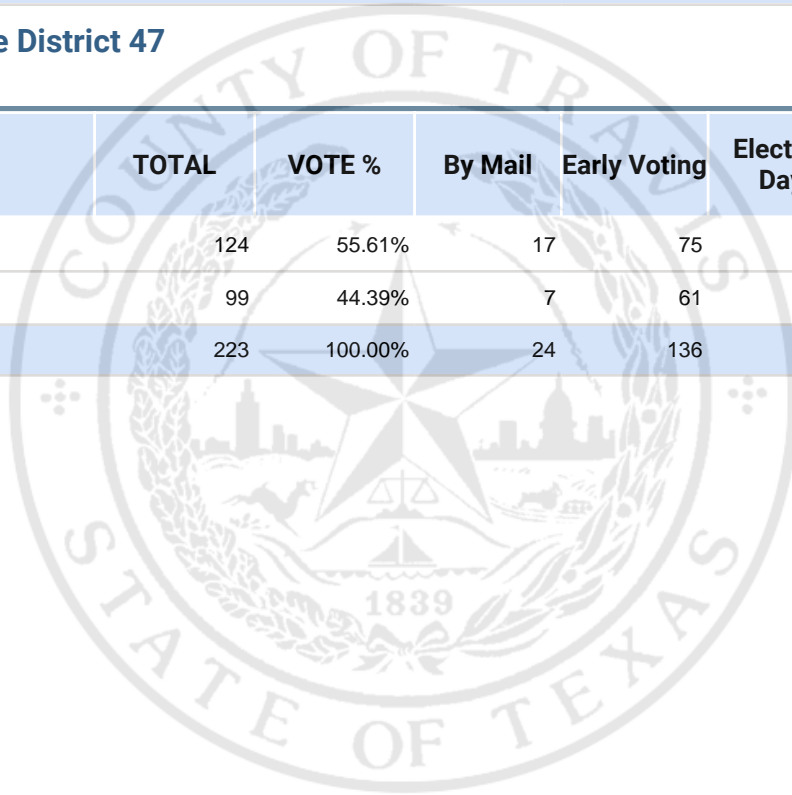

Republican Party - Precinct Results
Joint Primary Runoff and Special Election
July 14, 2020

UNOFFICIAL RESULTS

Travis County, Texas

360

REP Member State Board of Education, District 5

Vote For 1

	TOTAL	VOTE %	By Mail	Early Voting	Election Day
Lani Popp	172	81.52%	17	109	46
Robert Morrow	39	18.48%	3	22	14
Total Votes Cast	211	100.00%	20	131	60

REP State Representative District 47

Vote For 1

	TOTAL	VOTE %	By Mail	Early Voting	Election Day
Justin Berry	124	55.61%	17	75	32
Jennifer Fleck	99	44.39%	7	61	31
Total Votes Cast	223	100.00%	24	136	63