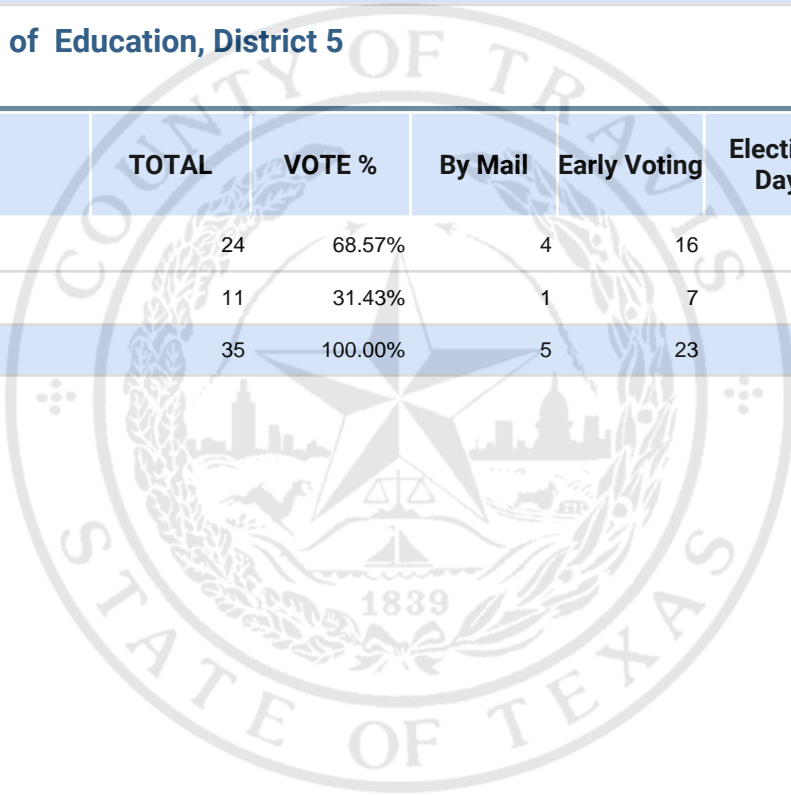

REP Member State Board of Education, District 5

Vote For 1

	TOTAL	VOTE %	By Mail	Early Voting	Election Day
Lani Popp	24	68.57%	4	16	4
Robert Morrow	11	31.43%	1	7	3
Total Votes Cast	35	100.00%	5	23	7

**Republican Party - Precinct Results**  
**Joint Primary Runoff and Special Election**  
**July 14, 2020**