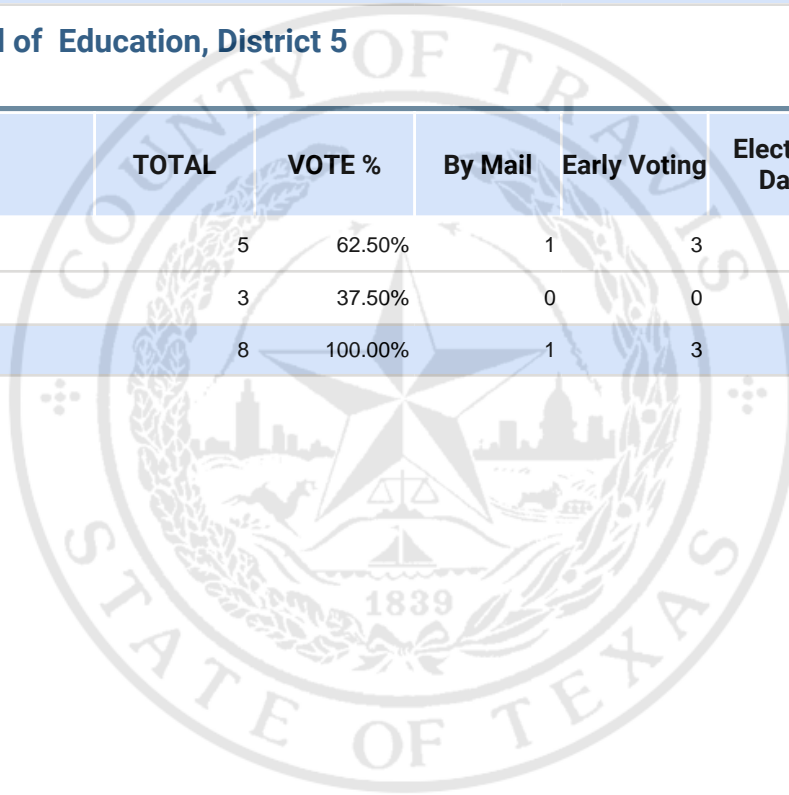

Republican Party - Precinct Results
Joint Primary Runoff and Special Election
July 14, 2020

UNOFFICIAL RESULTS

Travis County, Texas

117

REP United States Representative District 35

Vote For 1

	TOTAL	VOTE %	By Mail	Early Voting	Election Day
Jenny Garcia Sharon	3	42.86%	1	2	0
"Guillermo" William Hayward	4	57.14%	0	1	3
Total Votes Cast	7	100.00%	1	3	3

REP Member State Board of Education, District 5

Vote For 1

	TOTAL	VOTE %	By Mail	Early Voting	Election Day
Lani Popp	5	62.50%	1	3	1
Robert Morrow	3	37.50%	0	0	3
Total Votes Cast	8	100.00%	1	3	4