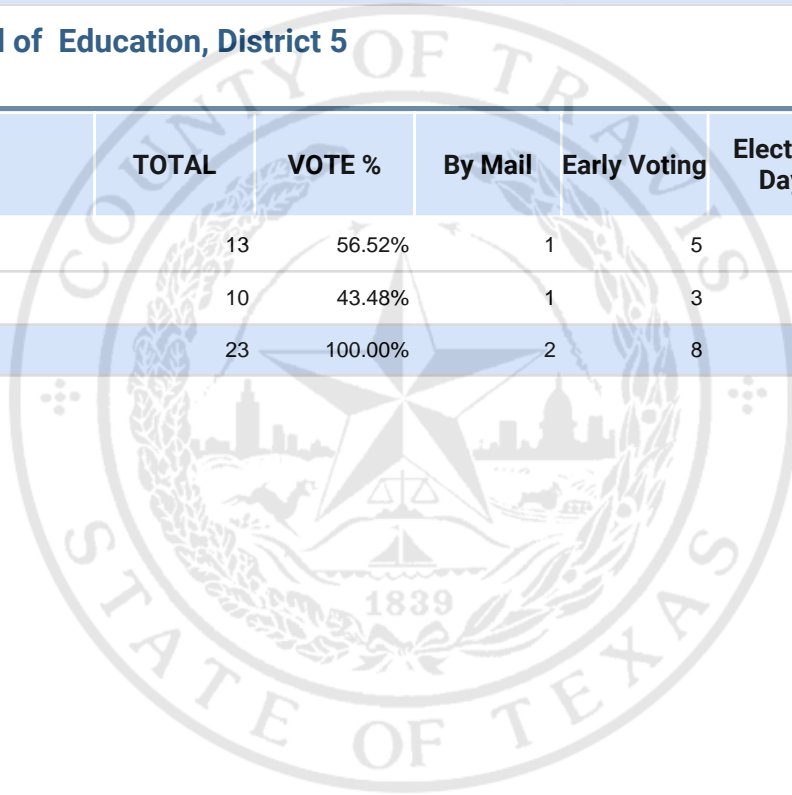

**REP Member State Board of Education, District 5**

Vote For 1

	<b>TOTAL</b>	<b>VOTE %</b>	<b>By Mail</b>	<b>Early Voting</b>	<b>Election Day</b>
Lani Popp	13	56.52%	1	5	7
Robert Morrow	10	43.48%	1	3	6
<b>Total Votes Cast</b>	<b>23</b>	<b>100.00%</b>	<b>2</b>	<b>8</b>	<b>13</b>