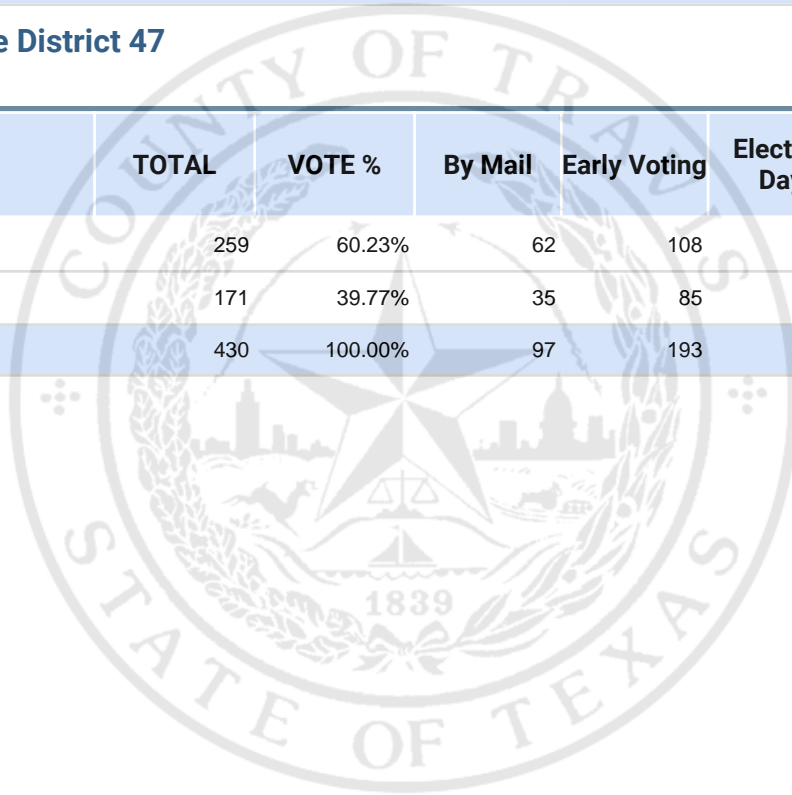

Republican Party - Precinct Results
Joint Primary Runoff and Special Election
July 14, 2020

UNOFFICIAL RESULTS

Travis County, Texas

314

REP Member State Board of Education, District 5

Vote For 1

	TOTAL	VOTE %	By Mail	Early Voting	Election Day
Lani Popp	323	78.21%	76	150	97
Robert Morrow	90	21.79%	15	39	36
Total Votes Cast	413	100.00%	91	189	133

REP State Representative District 47

Vote For 1

	TOTAL	VOTE %	By Mail	Early Voting	Election Day
Justin Berry	259	60.23%	62	108	89
Jennifer Fleck	171	39.77%	35	85	51
Total Votes Cast	430	100.00%	97	193	140