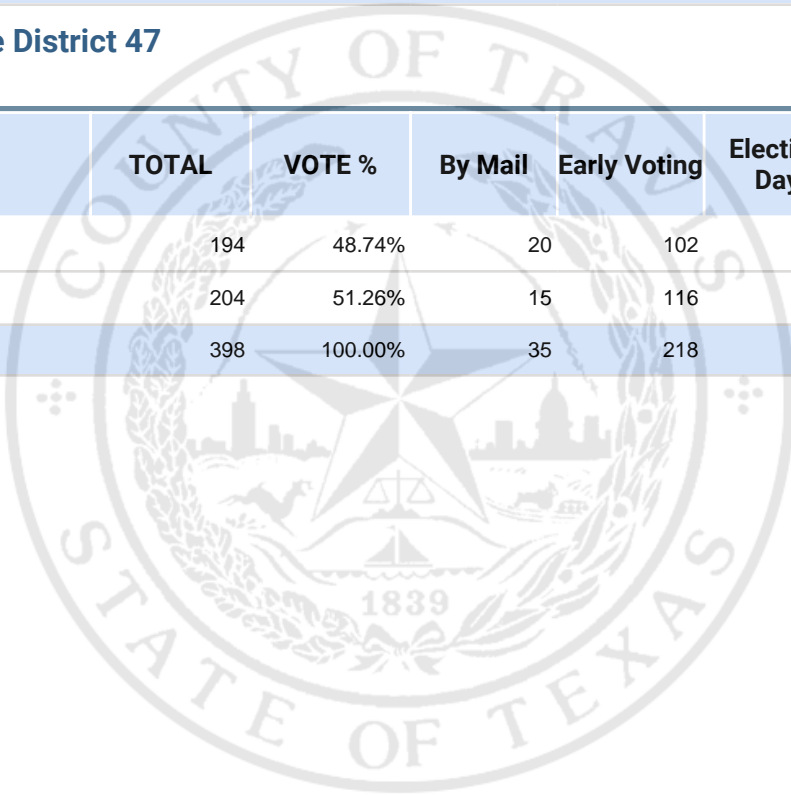

Republican Party - Precinct Results
Joint Primary Runoff and Special Election
July 14, 2020

UNOFFICIAL RESULTS

Travis County, Texas

367

REP Member State Board of Education, District 5

Vote For 1

	TOTAL	VOTE %	By Mail	Early Voting	Election Day
Lani Popp	326	84.24%	33	183	110
Robert Morrow	61	15.76%	2	27	32
Total Votes Cast	387	100.00%	35	210	142

REP State Representative District 47

Vote For 1

	TOTAL	VOTE %	By Mail	Early Voting	Election Day
Justin Berry	194	48.74%	20	102	72
Jennifer Fleck	204	51.26%	15	116	73
Total Votes Cast	398	100.00%	35	218	145