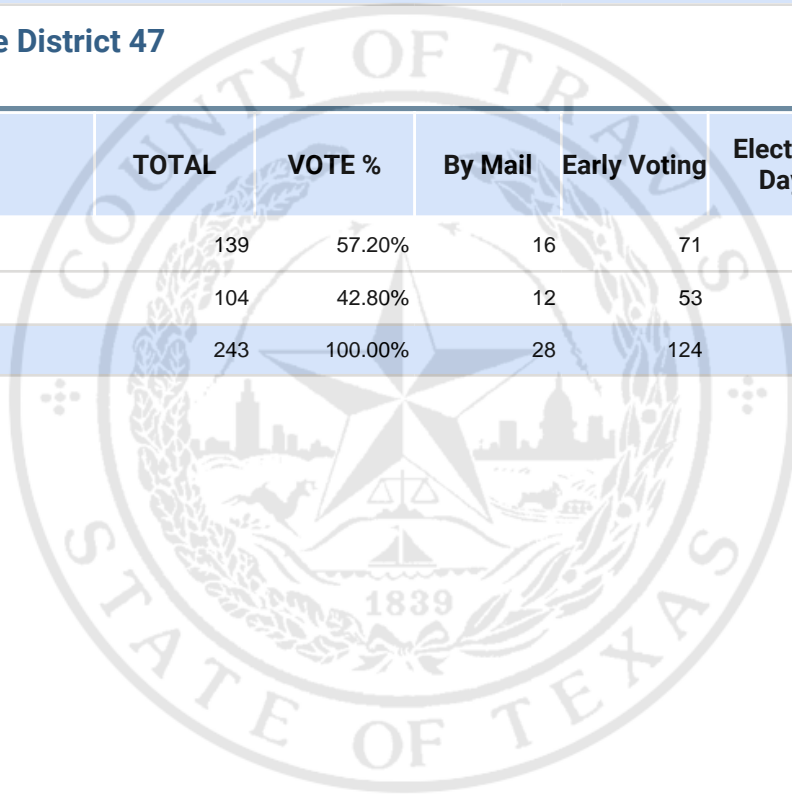

Republican Party - Precinct Results
Joint Primary Runoff and Special Election
July 14, 2020

UNOFFICIAL RESULTS

Travis County, Texas

303

REP Member State Board of Education, District 5

Vote For 1

	TOTAL	VOTE %	By Mail	Early Voting	Election Day
Lani Popp	175	75.43%	22	91	62
Robert Morrow	57	24.57%	6	28	23
Total Votes Cast	232	100.00%	28	119	85

REP State Representative District 47

Vote For 1

	TOTAL	VOTE %	By Mail	Early Voting	Election Day
Justin Berry	139	57.20%	16	71	52
Jennifer Fleck	104	42.80%	12	53	39
Total Votes Cast	243	100.00%	28	124	91