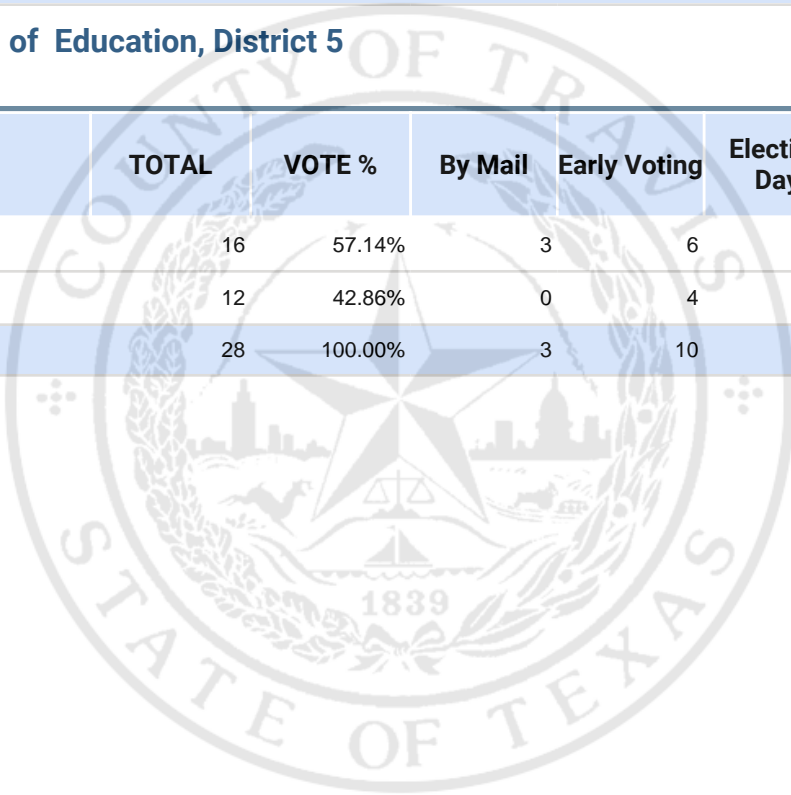

Republican Party - Precinct Results
Joint Primary Runoff and Special Election
July 14, 2020

UNOFFICIAL RESULTS

Travis County, Texas

403

REP United States Representative District 35

Vote For 1

	TOTAL	VOTE %	By Mail	Early Voting	Election Day
Jenny Garcia Sharon	13	46.43%	1	5	7
"Guillermo" William Hayward	15	53.57%	2	5	8
Total Votes Cast	28	100.00%	3	10	15

REP Member State Board of Education, District 5

Vote For 1

	TOTAL	VOTE %	By Mail	Early Voting	Election Day
Lani Popp	16	57.14%	3	6	7
Robert Morrow	12	42.86%	0	4	8
Total Votes Cast	28	100.00%	3	10	15