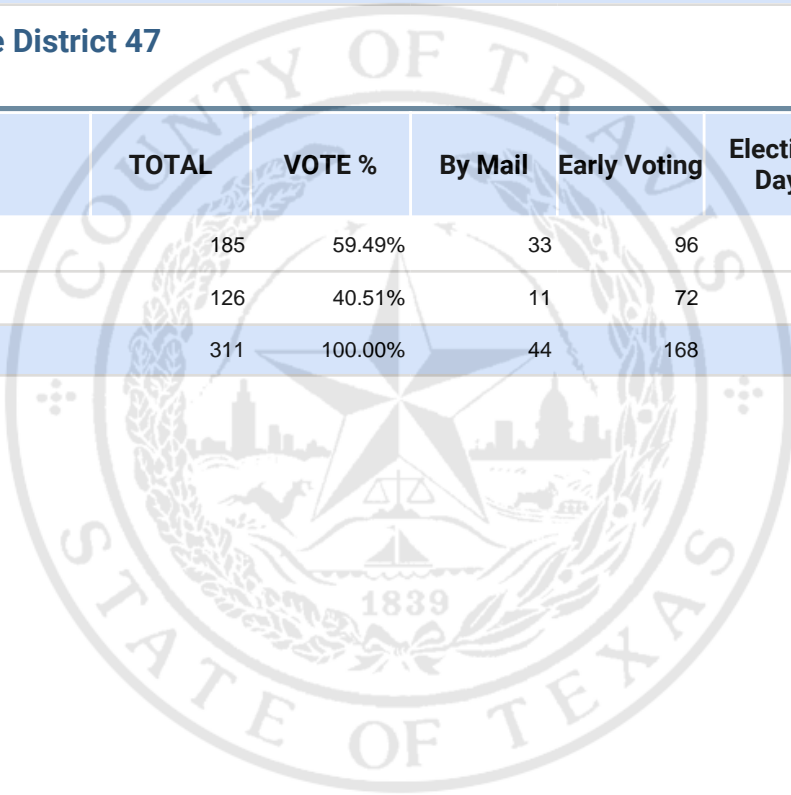

Republican Party - Precinct Results
Joint Primary Runoff and Special Election
July 14, 2020

UNOFFICIAL RESULTS

Travis County, Texas

310

REP Member State Board of Education, District 5

Vote For 1

	TOTAL	VOTE %	By Mail	Early Voting	Election Day
Lani Popp	201	68.14%	38	105	58
Robert Morrow	94	31.86%	5	52	37
Total Votes Cast	295	100.00%	43	157	95

REP State Representative District 47

Vote For 1

	TOTAL	VOTE %	By Mail	Early Voting	Election Day
Justin Berry	185	59.49%	33	96	56
Jennifer Fleck	126	40.51%	11	72	43
Total Votes Cast	311	100.00%	44	168	99