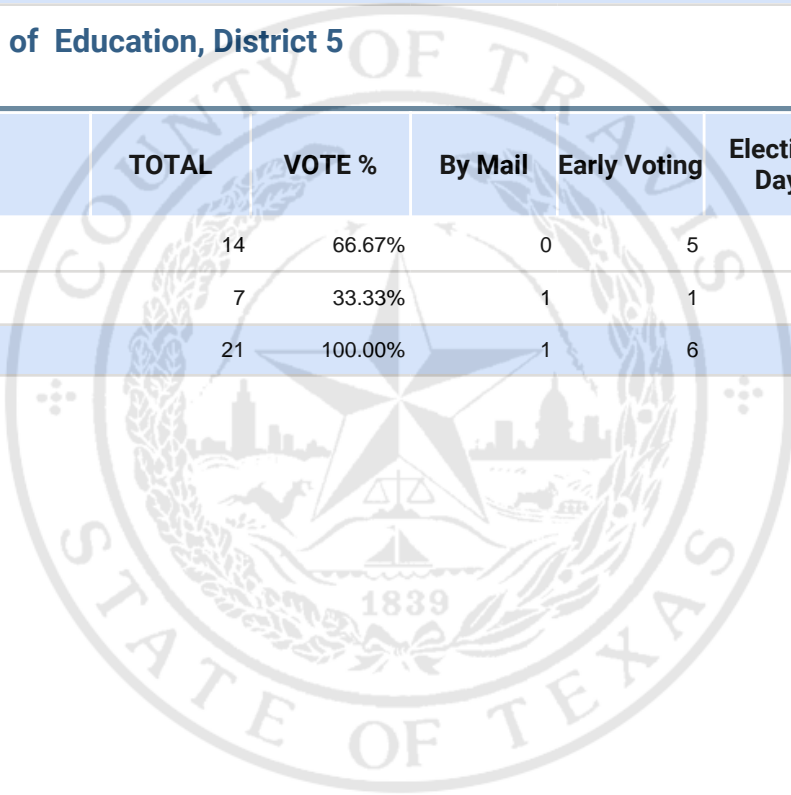

**REP Member State Board of Education, District 5**

Vote For 1

	<b>TOTAL</b>	<b>VOTE %</b>	<b>By Mail</b>	<b>Early Voting</b>	<b>Election Day</b>
Lani Popp	14	66.67%	0	5	9
Robert Morrow	7	33.33%	1	1	5
<b>Total Votes Cast</b>	<b>21</b>	<b>100.00%</b>	<b>1</b>	<b>6</b>	<b>14</b>