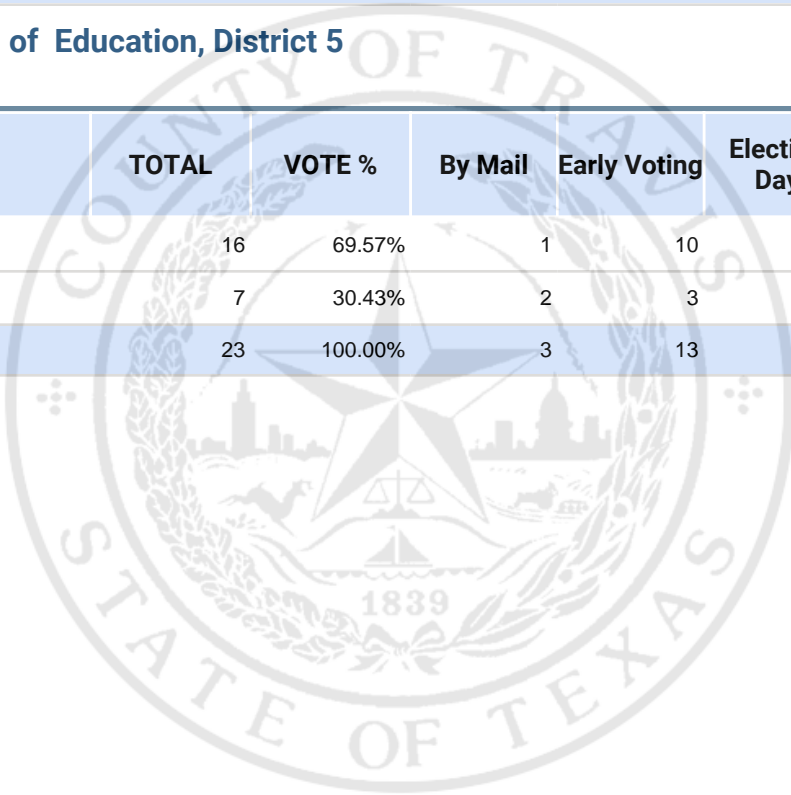

REP Member State Board of Education, District 5

Vote For 1

	TOTAL	VOTE %	By Mail	Early Voting	Election Day
Lani Popp	16	69.57%	1	10	5
Robert Morrow	7	30.43%	2	3	2
Total Votes Cast	23	100.00%	3	13	7

Republican Party - Precinct Results  
Joint Primary Runoff and Special Election  
July 14, 2020