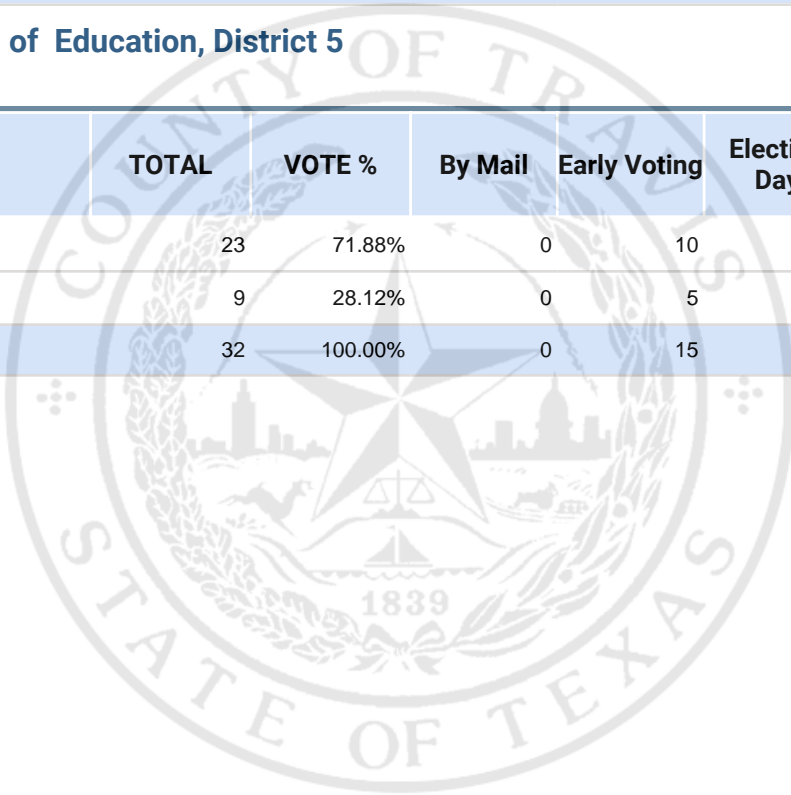

Republican Party - Precinct Results
Joint Primary Runoff and Special Election
July 14, 2020

UNOFFICIAL RESULTS

Travis County, Texas

415

REP United States Representative District 35

Vote For 1

	TOTAL	VOTE %	By Mail	Early Voting	Election Day
Jenny Garcia Sharon	19	55.88%	0	9	10
"Guillermo" William Hayward	15	44.12%	0	8	7
Total Votes Cast	34	100.00%	0	17	17

REP Member State Board of Education, District 5

Vote For 1

	TOTAL	VOTE %	By Mail	Early Voting	Election Day
Lani Popp	23	71.88%	0	10	13
Robert Morrow	9	28.12%	0	5	4
Total Votes Cast	32	100.00%	0	15	17