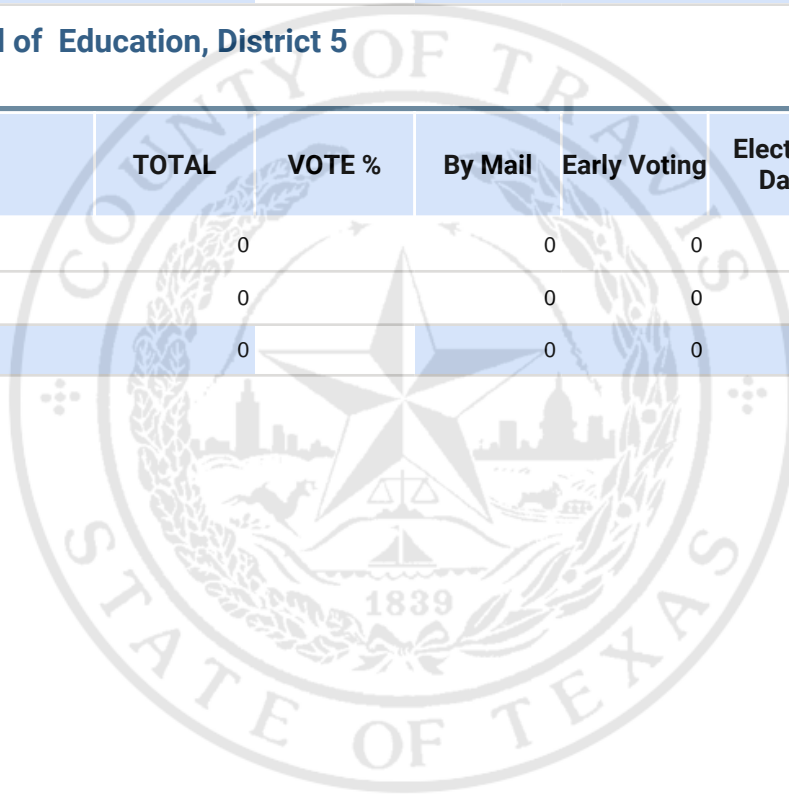

Republican Party - Precinct Results
Joint Primary Runoff and Special Election
July 14, 2020

UNOFFICIAL RESULTS

Travis County, Texas

115

REP United States Representative District 35

Vote For 1

	TOTAL	VOTE %	By Mail	Early Voting	Election Day
Jenny Garcia Sharon	0		0	0	0
"Guillermo" William Hayward	0		0	0	0
Total Votes Cast	0		0	0	0

REP Member State Board of Education, District 5

Vote For 1

	TOTAL	VOTE %	By Mail	Early Voting	Election Day
Lani Popp	0		0	0	0
Robert Morrow	0		0	0	0
Total Votes Cast	0		0	0	0