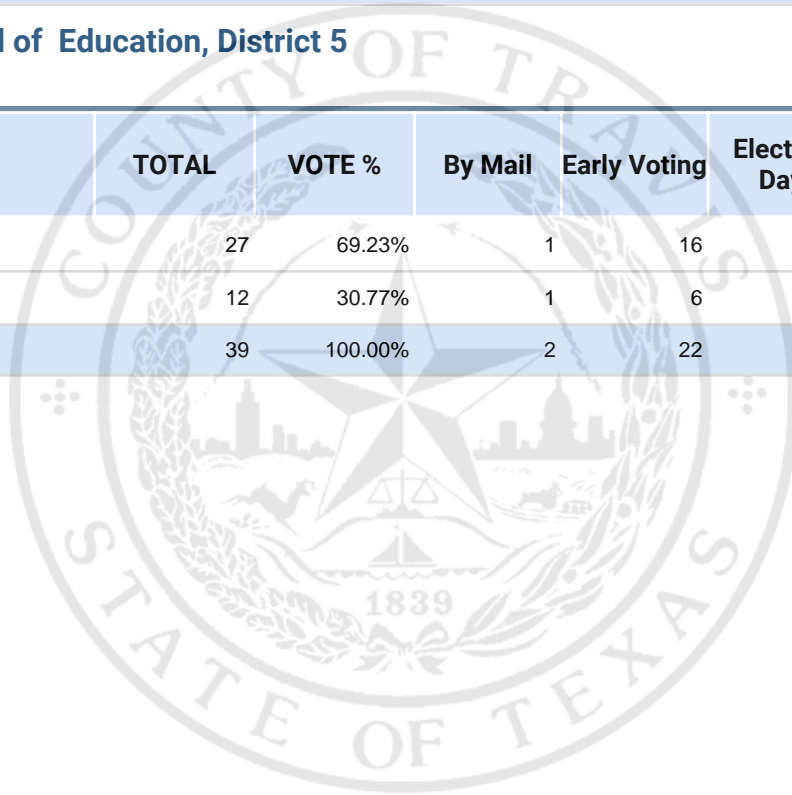

**REP Member State Board of Education, District 5**

Vote For 1

	<b>TOTAL</b>	<b>VOTE %</b>	<b>By Mail</b>	<b>Early Voting</b>	<b>Election Day</b>
Lani Popp	27	69.23%	1	16	10
Robert Morrow	12	30.77%	1	6	5
<b>Total Votes Cast</b>	<b>39</b>	<b>100.00%</b>	<b>2</b>	<b>22</b>	<b>15</b>