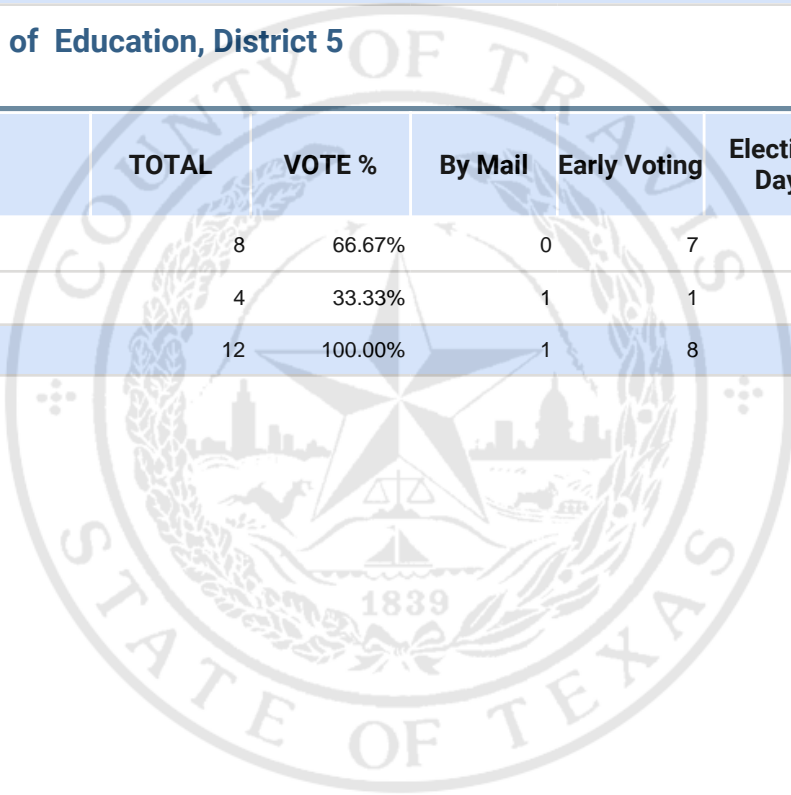

Republican Party - Precinct Results
Joint Primary Runoff and Special Election
July 14, 2020

UNOFFICIAL RESULTS

Travis County, Texas

121

REP United States Representative District 35

Vote For 1

	TOTAL	VOTE %	By Mail	Early Voting	Election Day
Jenny Garcia Sharon	8	72.73%	0	7	1
"Guillermo" William Hayward	3	27.27%	0	1	2
Total Votes Cast	11	100.00%	0	8	3

REP Member State Board of Education, District 5

Vote For 1

	TOTAL	VOTE %	By Mail	Early Voting	Election Day
Lani Popp	8	66.67%	0	7	1
Robert Morrow	4	33.33%	1	1	2
Total Votes Cast	12	100.00%	1	8	3