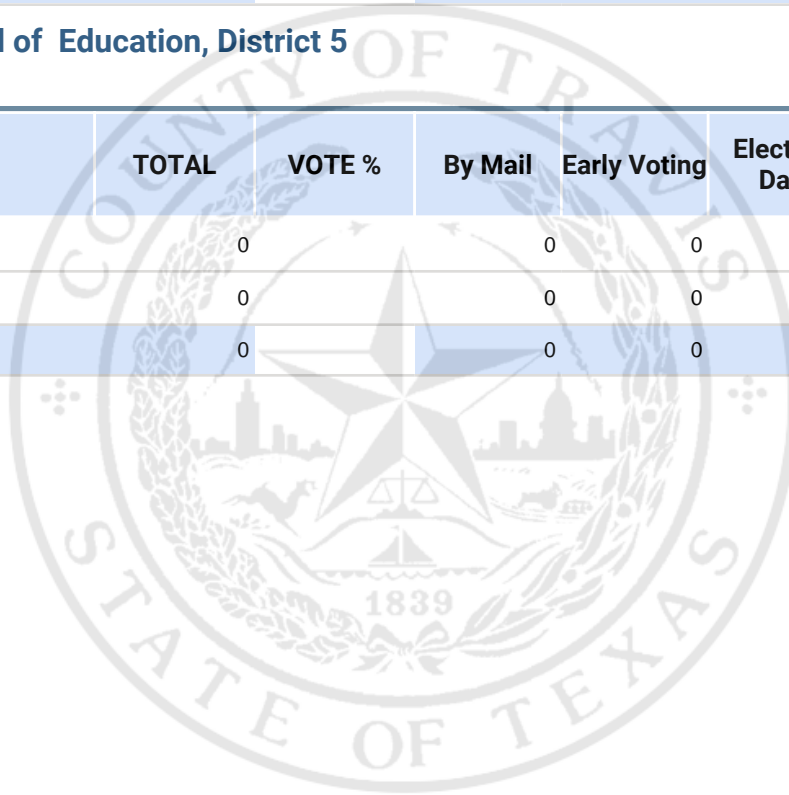

Republican Party - Precinct Results
Joint Primary Runoff and Special Election
July 14, 2020

UNOFFICIAL RESULTS

Travis County, Texas

116

REP United States Representative District 35

Vote For 1

	TOTAL	VOTE %	By Mail	Early Voting	Election Day
Jenny Garcia Sharon	0		0	0	0
"Guillermo" William Hayward	0		0	0	0
Total Votes Cast	0		0	0	0

REP Member State Board of Education, District 5

Vote For 1

	TOTAL	VOTE %	By Mail	Early Voting	Election Day
Lani Popp	0		0	0	0
Robert Morrow	0		0	0	0
Total Votes Cast	0		0	0	0