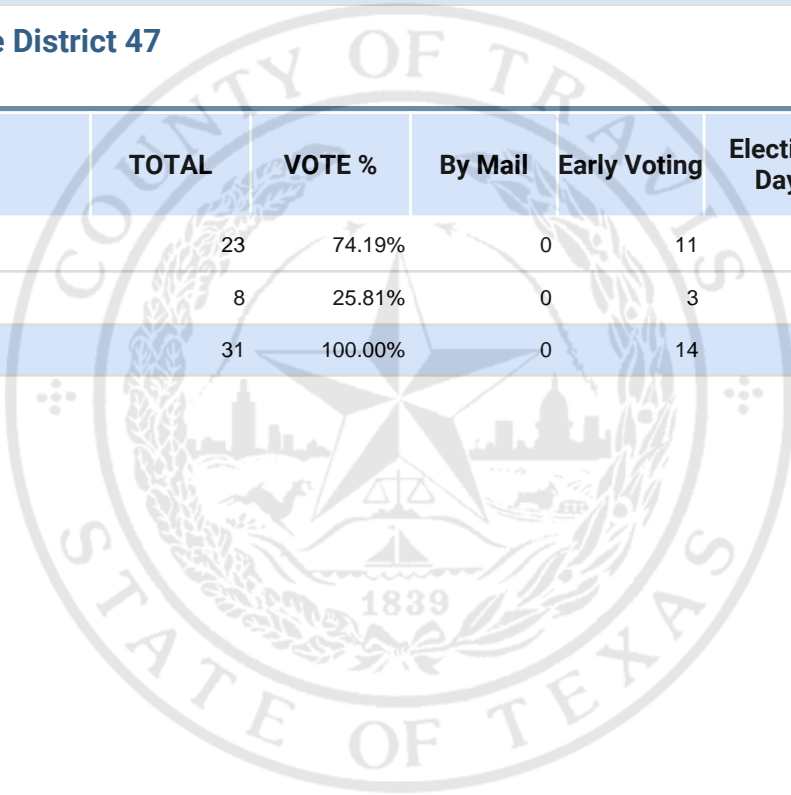

Republican Party - Precinct Results
Joint Primary Runoff and Special Election
July 14, 2020

UNOFFICIAL RESULTS

Travis County, Texas

318

REP Member State Board of Education, District 5

Vote For 1

	TOTAL	VOTE %	By Mail	Early Voting	Election Day
Lani Popp	22	70.97%	0	9	13
Robert Morrow	9	29.03%	0	5	4
Total Votes Cast	31	100.00%	0	14	17

REP State Representative District 47

Vote For 1

	TOTAL	VOTE %	By Mail	Early Voting	Election Day
Justin Berry	23	74.19%	0	11	12
Jennifer Fleck	8	25.81%	0	3	5
Total Votes Cast	31	100.00%	0	14	17