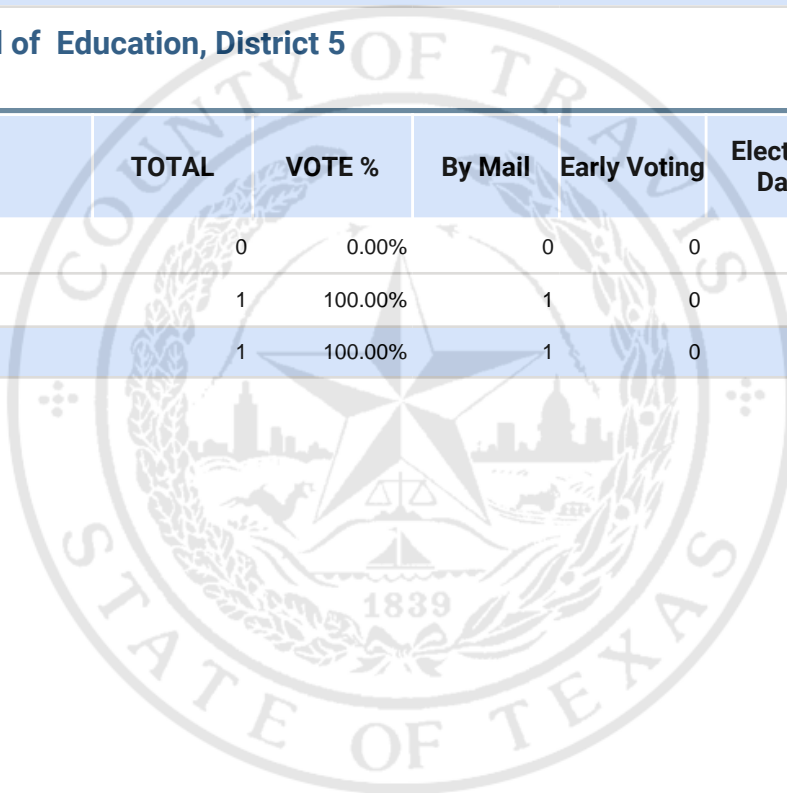

**REP Member State Board of Education, District 5**

Vote For 1

	TOTAL	VOTE %	By Mail	Early Voting	Election Day
Lani Popp	0	0.00%	0	0	0
Robert Morrow	1	100.00%	1	0	0
<b>Total Votes Cast</b>	<b>1</b>	<b>100.00%</b>	<b>1</b>	<b>0</b>	<b>0</b>