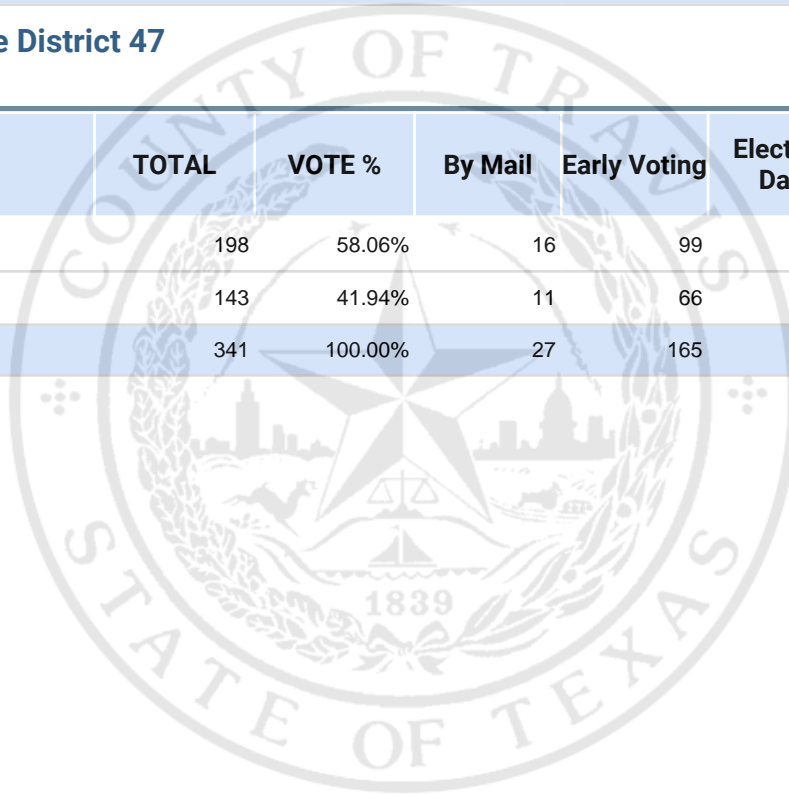

Republican Party - Precinct Results
Joint Primary Runoff and Special Election
July 14, 2020

UNOFFICIAL RESULTS

Travis County, Texas

338

REP Member State Board of Education, District 5

Vote For 1

	TOTAL	VOTE %	By Mail	Early Voting	Election Day
Lani Popp	236	73.06%	25	116	95
Robert Morrow	87	26.94%	0	43	44
Total Votes Cast	323	100.00%	25	159	139

REP State Representative District 47

Vote For 1

	TOTAL	VOTE %	By Mail	Early Voting	Election Day
Justin Berry	198	58.06%	16	99	83
Jennifer Fleck	143	41.94%	11	66	66
Total Votes Cast	341	100.00%	27	165	149