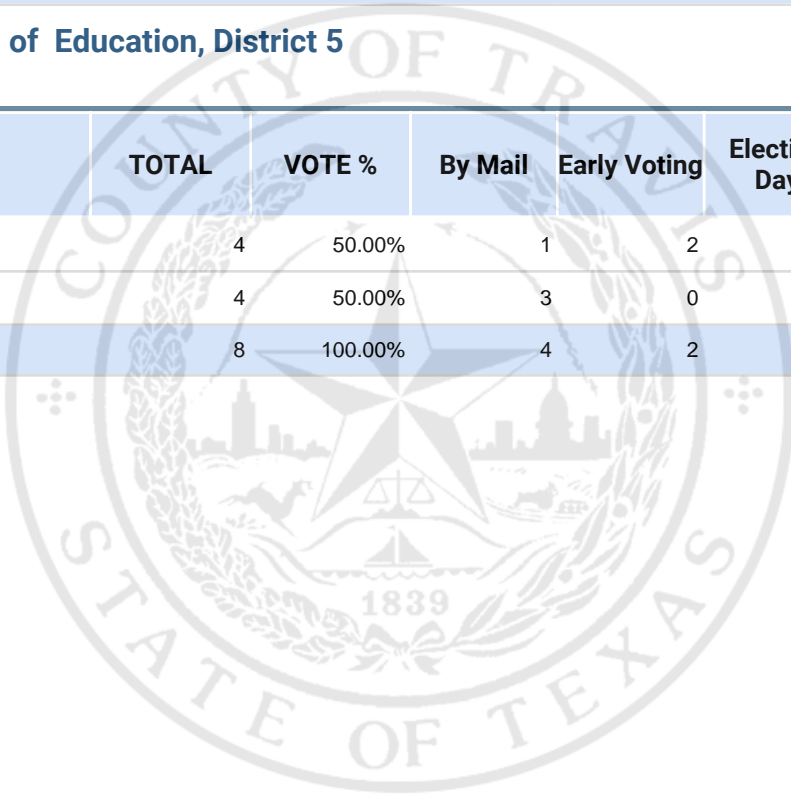

**REP Member State Board of Education, District 5**

Vote For 1

	TOTAL	VOTE %	By Mail	Early Voting	Election Day
Lani Popp	4	50.00%	1	2	1
Robert Morrow	4	50.00%	3	0	1
<b>Total Votes Cast</b>	<b>8</b>	<b>100.00%</b>	<b>4</b>	<b>2</b>	<b>2</b>