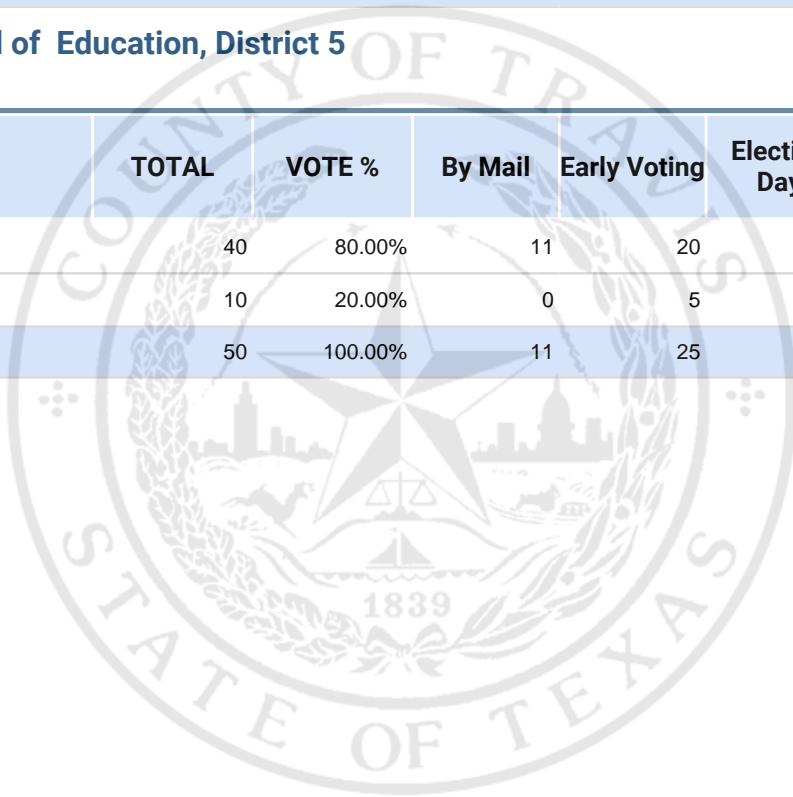

REP Member State Board of Education, District 5

Vote For 1

	TOTAL	VOTE %	By Mail	Early Voting	Election Day
Lani Popp	40	80.00%	11	20	9
Robert Morrow	10	20.00%	0	5	5
Total Votes Cast	50	100.00%	11	25	14

**Republican Party - Precinct Results**  
**Joint Primary Runoff and Special Election**  
**July 14, 2020**