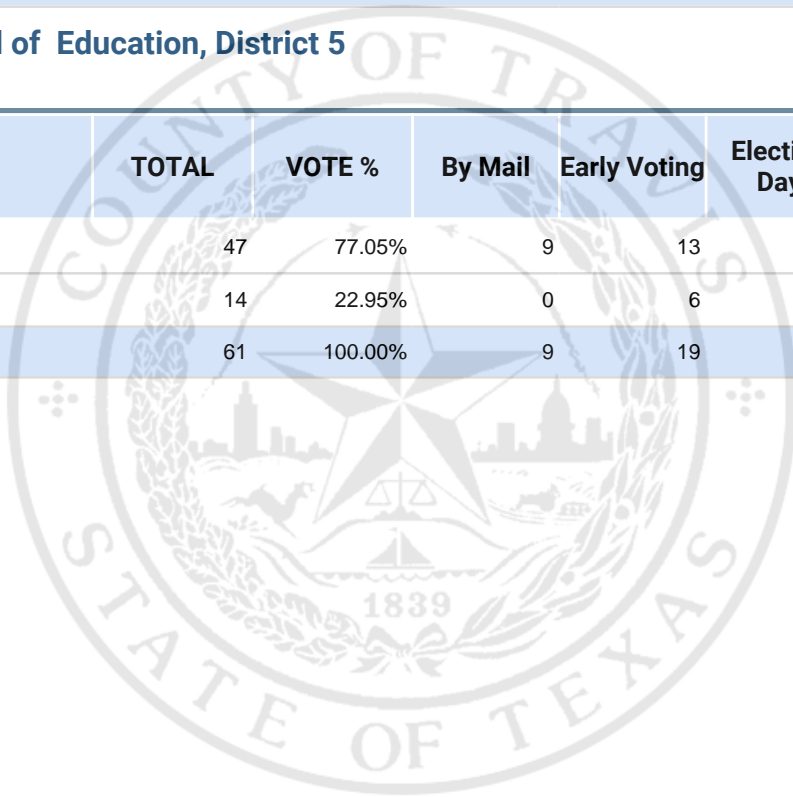

Republican Party - Precinct Results
Joint Primary Runoff and Special Election
July 14, 2020

UNOFFICIAL RESULTS

Travis County, Texas

450

REP United States Representative District 35

Vote For 1

	TOTAL	VOTE %	By Mail	Early Voting	Election Day
Jenny Garcia Sharon	32	53.33%	7	11	14
"Guillermo" William Hayward	28	46.67%	2	8	18
Total Votes Cast	60	100.00%	9	19	32

REP Member State Board of Education, District 5

Vote For 1

	TOTAL	VOTE %	By Mail	Early Voting	Election Day
Lani Popp	47	77.05%	9	13	25
Robert Morrow	14	22.95%	0	6	8
Total Votes Cast	61	100.00%	9	19	33