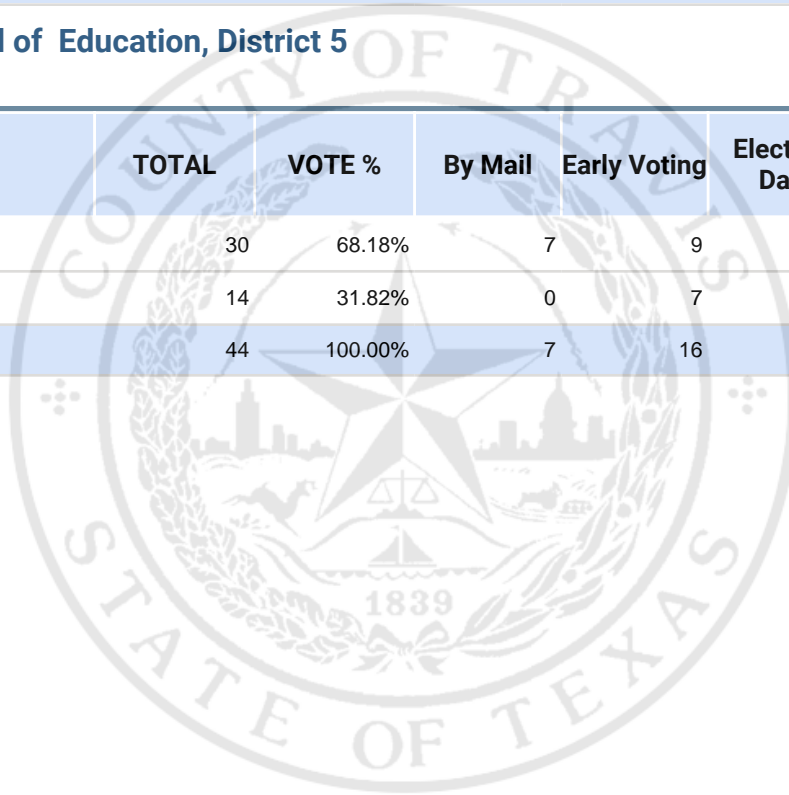

REP Member State Board of Education, District 5

Vote For 1

	TOTAL	VOTE %	By Mail	Early Voting	Election Day
Lani Popp	30	68.18%	7	9	14
Robert Morrow	14	31.82%	0	7	7
Total Votes Cast	44	100.00%	7	16	21

Republican Party - Precinct Results  
Joint Primary Runoff and Special Election  
July 14, 2020