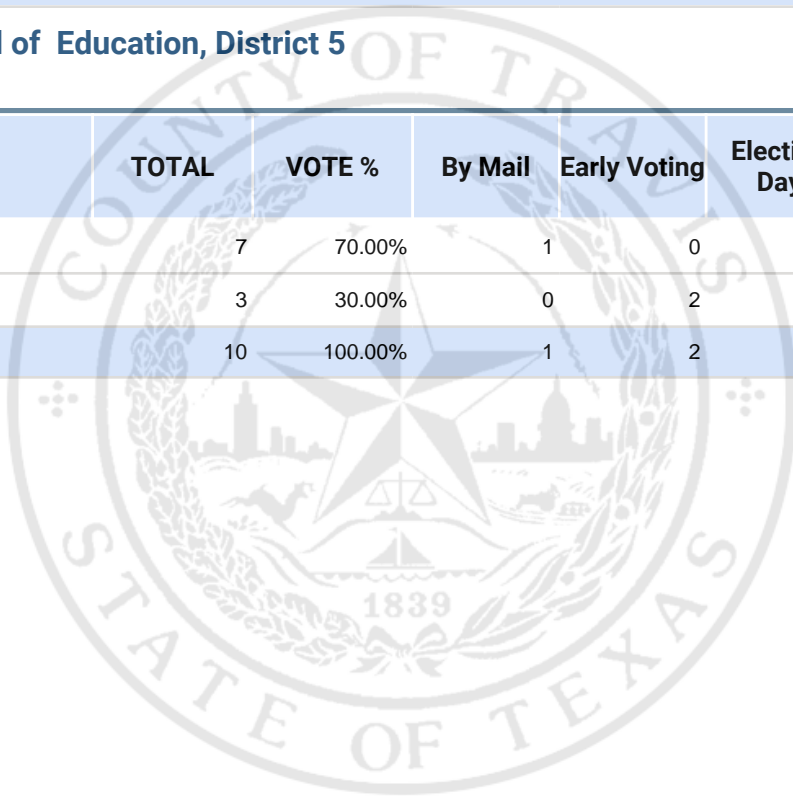

Republican Party - Precinct Results
Joint Primary Runoff and Special Election
July 14, 2020

UNOFFICIAL RESULTS

Travis County, Texas

426

REP United States Representative District 35

Vote For 1

	TOTAL	VOTE %	By Mail	Early Voting	Election Day
Jenny Garcia Sharon	4	44.44%	1	0	3
"Guillermo" William Hayward	5	55.56%	0	2	3
Total Votes Cast	9	100.00%	1	2	6

REP Member State Board of Education, District 5

Vote For 1

	TOTAL	VOTE %	By Mail	Early Voting	Election Day
Lani Popp	7	70.00%	1	0	6
Robert Morrow	3	30.00%	0	2	1
Total Votes Cast	10	100.00%	1	2	7