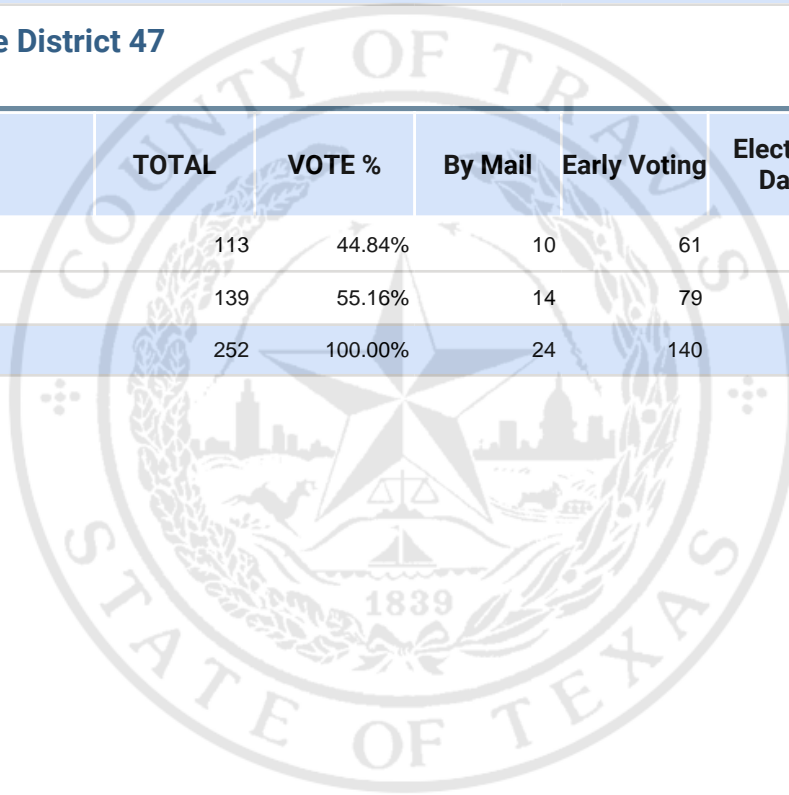

Republican Party - Precinct Results
Joint Primary Runoff and Special Election
July 14, 2020

UNOFFICIAL RESULTS

Travis County, Texas

315

REP Member State Board of Education, District 5

Vote For 1

	TOTAL	VOTE %	By Mail	Early Voting	Election Day
Lani Popp	182	77.12%	19	107	56
Robert Morrow	54	22.88%	3	25	26
Total Votes Cast	236	100.00%	22	132	82

REP State Representative District 47

Vote For 1

	TOTAL	VOTE %	By Mail	Early Voting	Election Day
Justin Berry	113	44.84%	10	61	42
Jennifer Fleck	139	55.16%	14	79	46
Total Votes Cast	252	100.00%	24	140	88