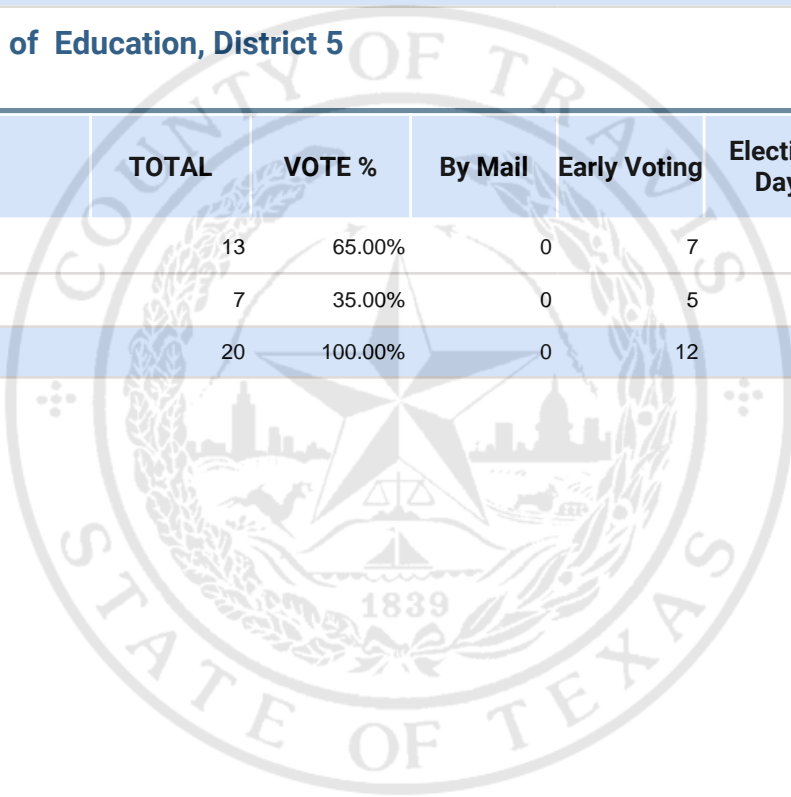

**REP Member State Board of Education, District 5**

Vote For 1

	<b>TOTAL</b>	<b>VOTE %</b>	<b>By Mail</b>	<b>Early Voting</b>	<b>Election Day</b>
Lani Popp	13	65.00%	0	7	6
Robert Morrow	7	35.00%	0	5	2
<b>Total Votes Cast</b>	<b>20</b>	<b>100.00%</b>	<b>0</b>	<b>12</b>	<b>8</b>