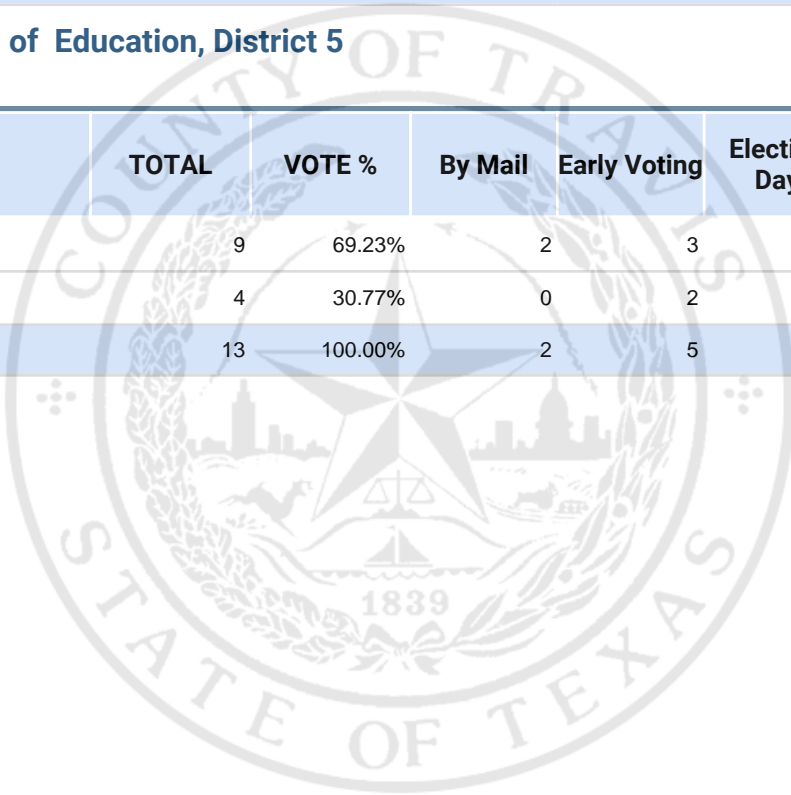

**REP Member State Board of Education, District 5**

Vote For 1

	<b>TOTAL</b>	<b>VOTE %</b>	<b>By Mail</b>	<b>Early Voting</b>	<b>Election Day</b>
Lani Popp	9	69.23%	2	3	4
Robert Morrow	4	30.77%	0	2	2
<b>Total Votes Cast</b>	<b>13</b>	<b>100.00%</b>	<b>2</b>	<b>5</b>	<b>6</b>