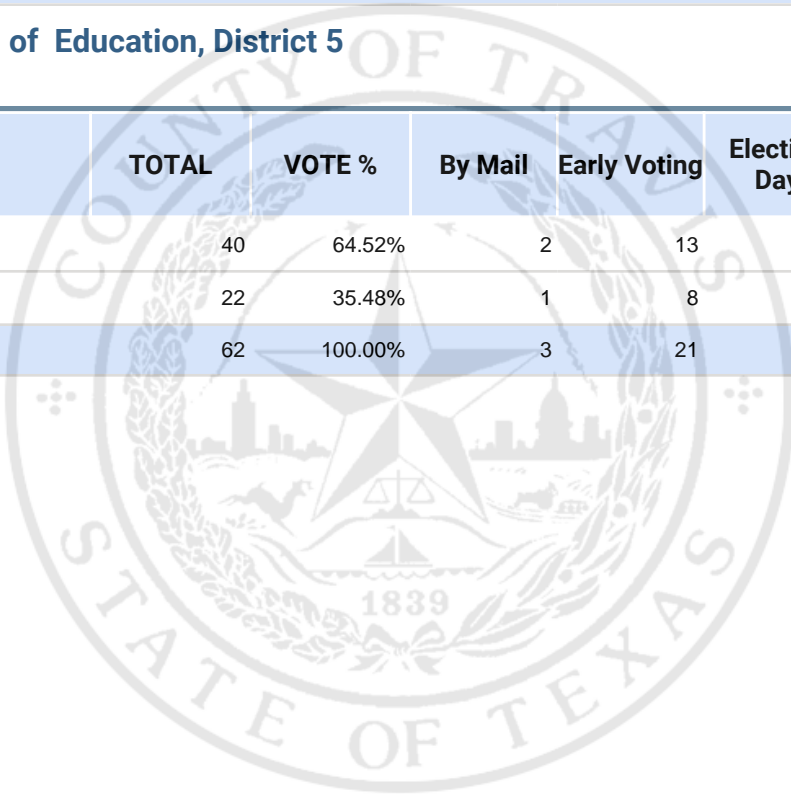

Republican Party - Precinct Results
Joint Primary Runoff and Special Election
July 14, 2020

UNOFFICIAL RESULTS

Travis County, Texas

101

REP United States Representative District 35

Vote For 1

	TOTAL	VOTE %	By Mail	Early Voting	Election Day
Jenny Garcia Sharon	37	57.81%	2	17	18
"Guillermo" William Hayward	27	42.19%	1	6	20
Total Votes Cast	64	100.00%	3	23	38

REP Member State Board of Education, District 5

Vote For 1

	TOTAL	VOTE %	By Mail	Early Voting	Election Day
Lani Popp	40	64.52%	2	13	25
Robert Morrow	22	35.48%	1	8	13
Total Votes Cast	62	100.00%	3	21	38