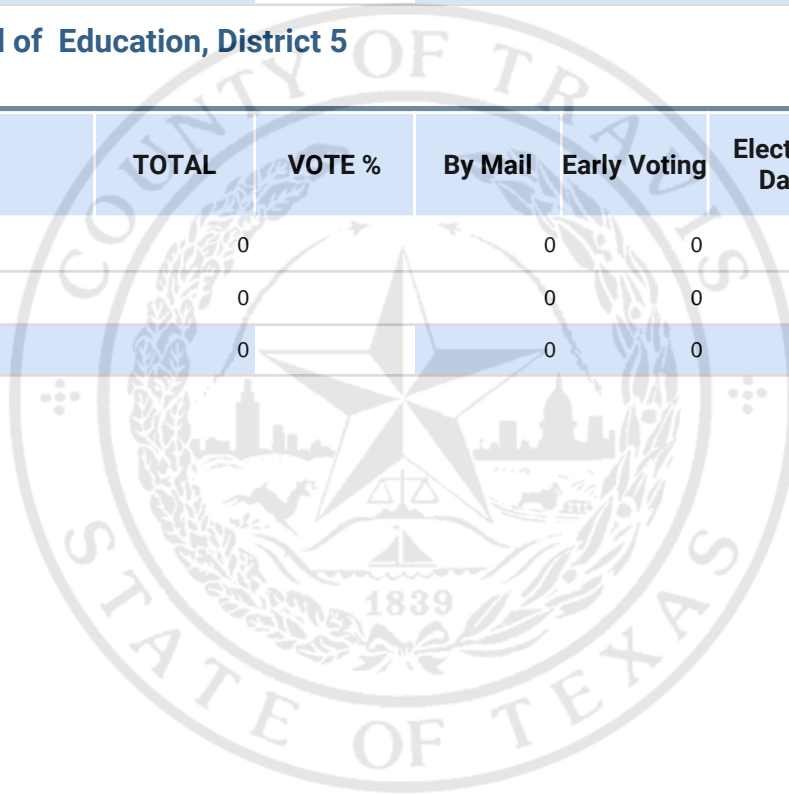

Republican Party - Precinct Results
Joint Primary Runoff and Special Election
July 14, 2020

UNOFFICIAL RESULTS

Travis County, Texas

119

REP United States Representative District 35

Vote For 1

	TOTAL	VOTE %	By Mail	Early Voting	Election Day
Jenny Garcia Sharon	0		0	0	0
"Guillermo" William Hayward	0		0	0	0
Total Votes Cast	0		0	0	0

REP Member State Board of Education, District 5

Vote For 1

	TOTAL	VOTE %	By Mail	Early Voting	Election Day
Lani Popp	0		0	0	0
Robert Morrow	0		0	0	0
Total Votes Cast	0		0	0	0