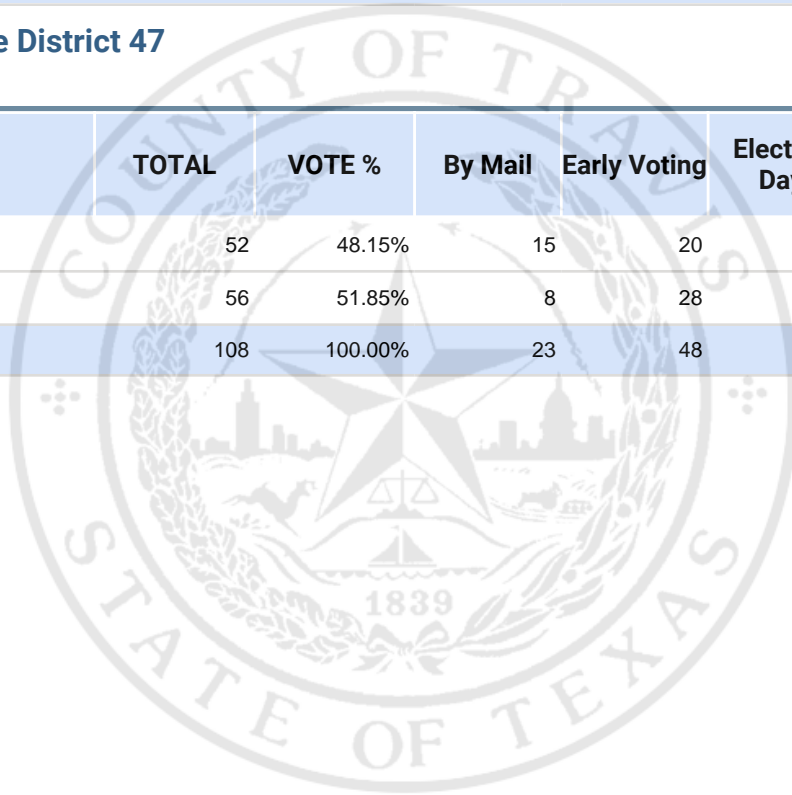

Republican Party - Precinct Results
Joint Primary Runoff and Special Election
July 14, 2020

UNOFFICIAL RESULTS

Travis County, Texas

361

REP Member State Board of Education, District 5

Vote For 1

	TOTAL	VOTE %	By Mail	Early Voting	Election Day
Lani Popp	83	79.05%	22	35	26
Robert Morrow	22	20.95%	1	11	10
Total Votes Cast	105	100.00%	23	46	36

REP State Representative District 47

Vote For 1

	TOTAL	VOTE %	By Mail	Early Voting	Election Day
Justin Berry	52	48.15%	15	20	17
Jennifer Fleck	56	51.85%	8	28	20
Total Votes Cast	108	100.00%	23	48	37