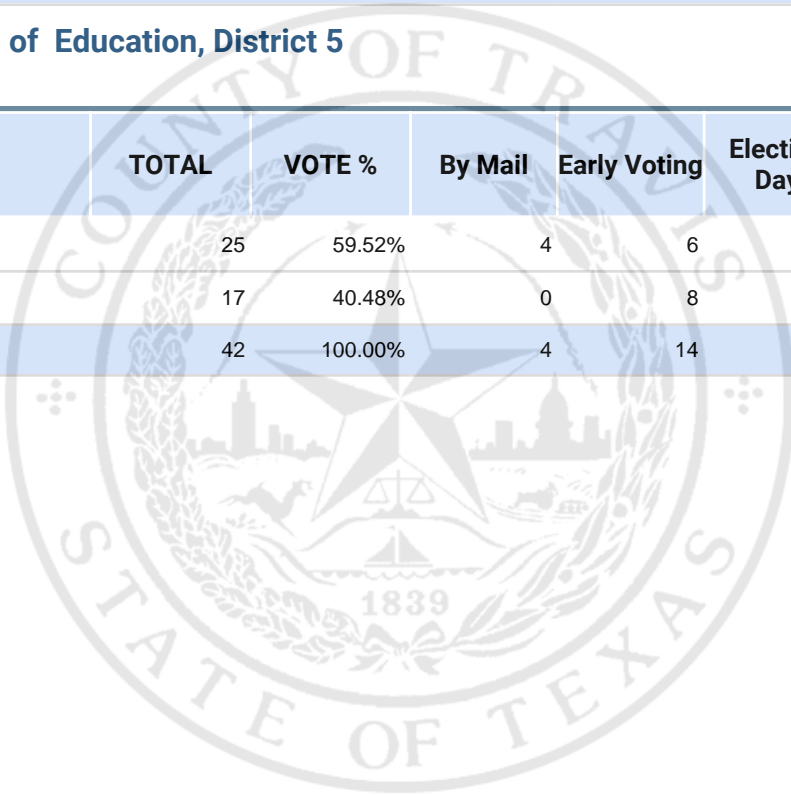

REP Member State Board of Education, District 5

Vote For 1

	TOTAL	VOTE %	By Mail	Early Voting	Election Day
Lani Popp	25	59.52%	4	6	15
Robert Morrow	17	40.48%	0	8	9
Total Votes Cast	42	100.00%	4	14	24

**Republican Party - Precinct Results**  
**Joint Primary Runoff and Special Election**  
**July 14, 2020**