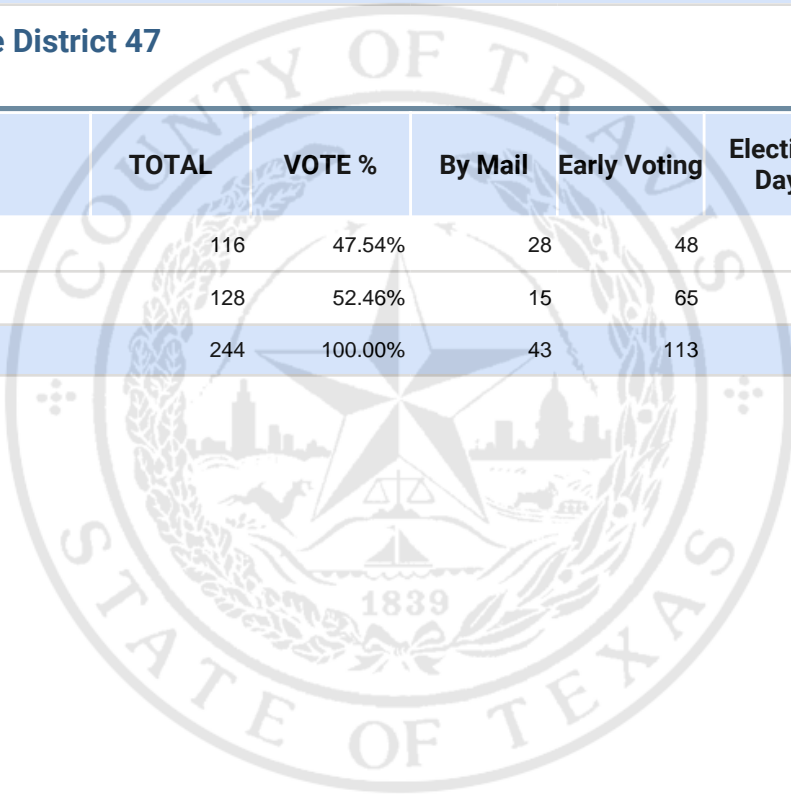

Republican Party - Precinct Results
Joint Primary Runoff and Special Election
July 14, 2020

UNOFFICIAL RESULTS

Travis County, Texas

349

REP Member State Board of Education, District 5

Vote For 1

	TOTAL	VOTE %	By Mail	Early Voting	Election Day
Lani Popp	178	75.74%	34	82	62
Robert Morrow	57	24.26%	8	29	20
Total Votes Cast	235	100.00%	42	111	82

REP State Representative District 47

Vote For 1

	TOTAL	VOTE %	By Mail	Early Voting	Election Day
Justin Berry	116	47.54%	28	48	40
Jennifer Fleck	128	52.46%	15	65	48
Total Votes Cast	244	100.00%	43	113	88