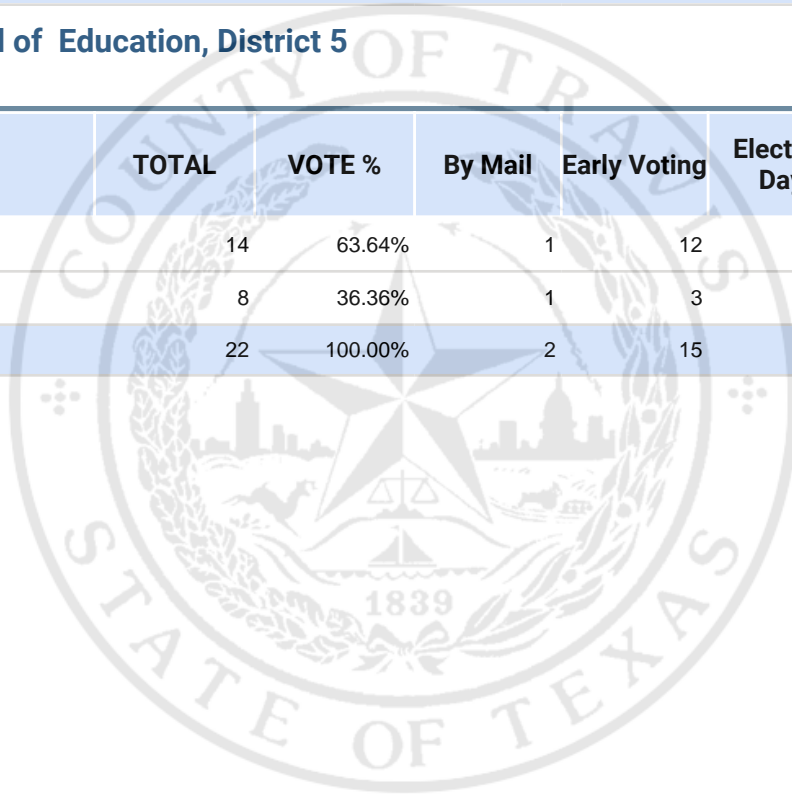

**REP Member State Board of Education, District 5**

Vote For 1

	<b>TOTAL</b>	<b>VOTE %</b>	<b>By Mail</b>	<b>Early Voting</b>	<b>Election Day</b>
Lani Popp	14	63.64%	1	12	1
Robert Morrow	8	36.36%	1	3	4
<b>Total Votes Cast</b>	<b>22</b>	<b>100.00%</b>	<b>2</b>	<b>15</b>	<b>5</b>