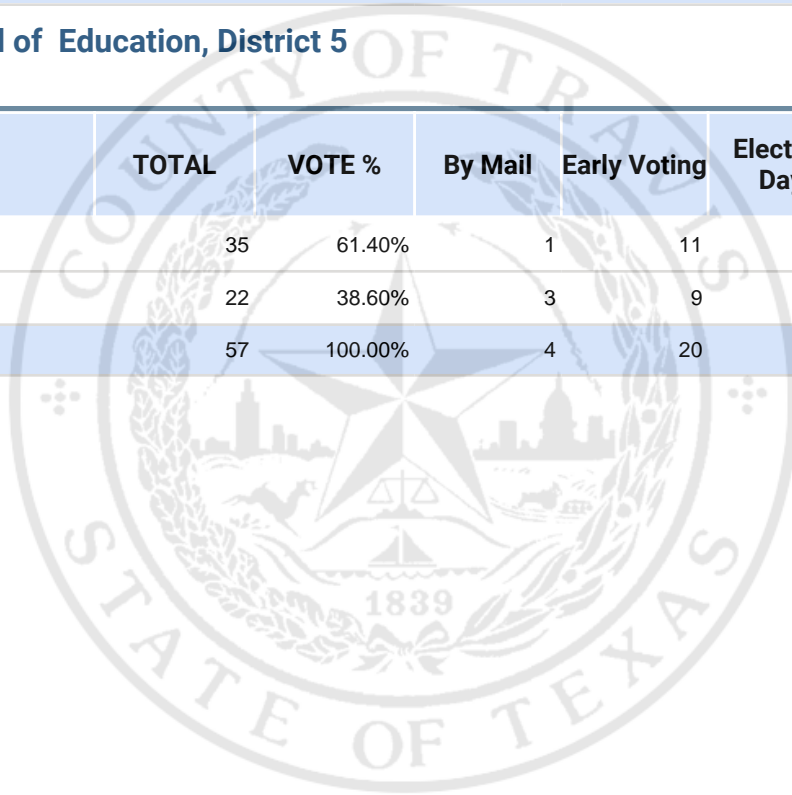

REP Member State Board of Education, District 5

Vote For 1

	TOTAL	VOTE %	By Mail	Early Voting	Election Day
Lani Popp	35	61.40%	1	11	23
Robert Morrow	22	38.60%	3	9	10
Total Votes Cast	57	100.00%	4	20	33

Republican Party - Precinct Results  
Joint Primary Runoff and Special Election  
July 14, 2020