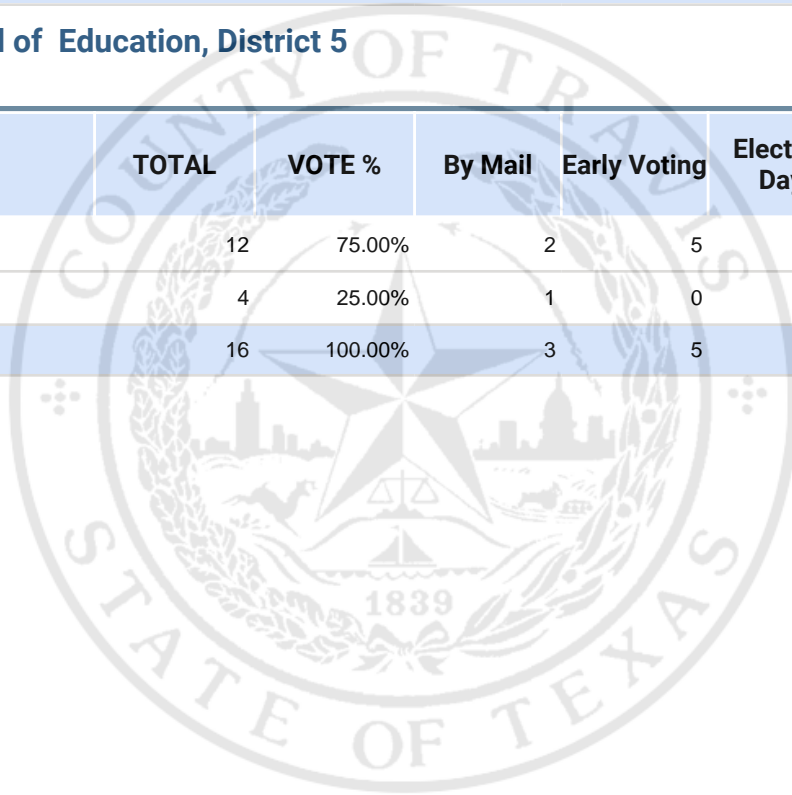

Republican Party - Precinct Results
Joint Primary Runoff and Special Election
July 14, 2020

UNOFFICIAL RESULTS

Travis County, Texas

452

REP United States Representative District 35

Vote For 1

	TOTAL	VOTE %	By Mail	Early Voting	Election Day
Jenny Garcia Sharon	10	62.50%	3	3	4
"Guillermo" William Hayward	6	37.50%	0	1	5
Total Votes Cast	16	100.00%	3	4	9

REP Member State Board of Education, District 5

Vote For 1

	TOTAL	VOTE %	By Mail	Early Voting	Election Day
Lani Popp	12	75.00%	2	5	5
Robert Morrow	4	25.00%	1	0	3
Total Votes Cast	16	100.00%	3	5	8