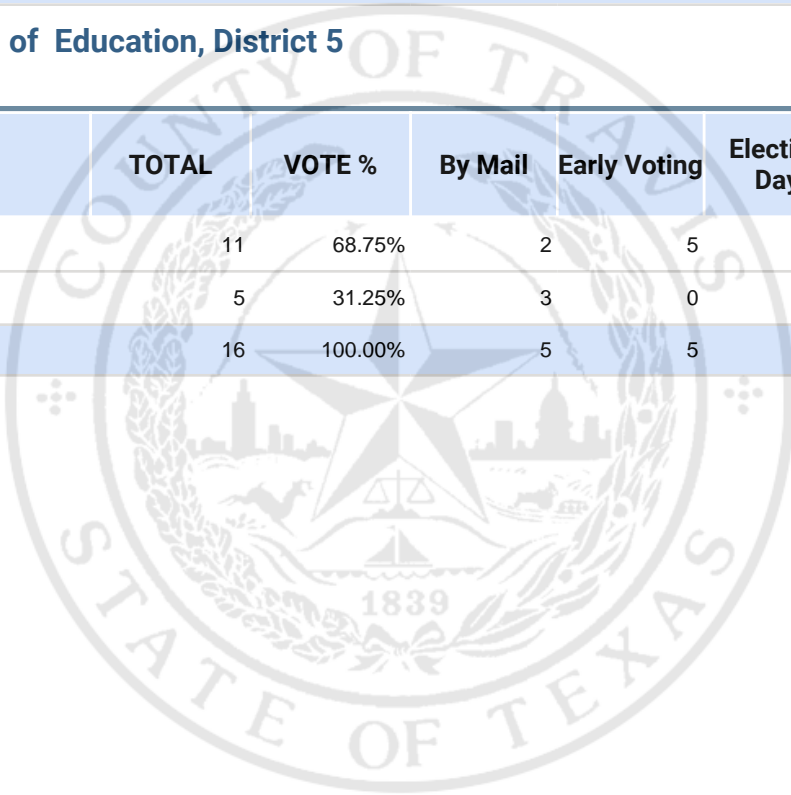

Republican Party - Precinct Results
Joint Primary Runoff and Special Election
July 14, 2020

UNOFFICIAL RESULTS

Travis County, Texas

440

REP United States Representative District 35

Vote For 1

	TOTAL	VOTE %	By Mail	Early Voting	Election Day
Jenny Garcia Sharon	9	56.25%	2	2	5
"Guillermo" William Hayward	7	43.75%	3	3	1
Total Votes Cast	16	100.00%	5	5	6

REP Member State Board of Education, District 5

Vote For 1

	TOTAL	VOTE %	By Mail	Early Voting	Election Day
Lani Popp	11	68.75%	2	5	4
Robert Morrow	5	31.25%	3	0	2
Total Votes Cast	16	100.00%	5	5	6