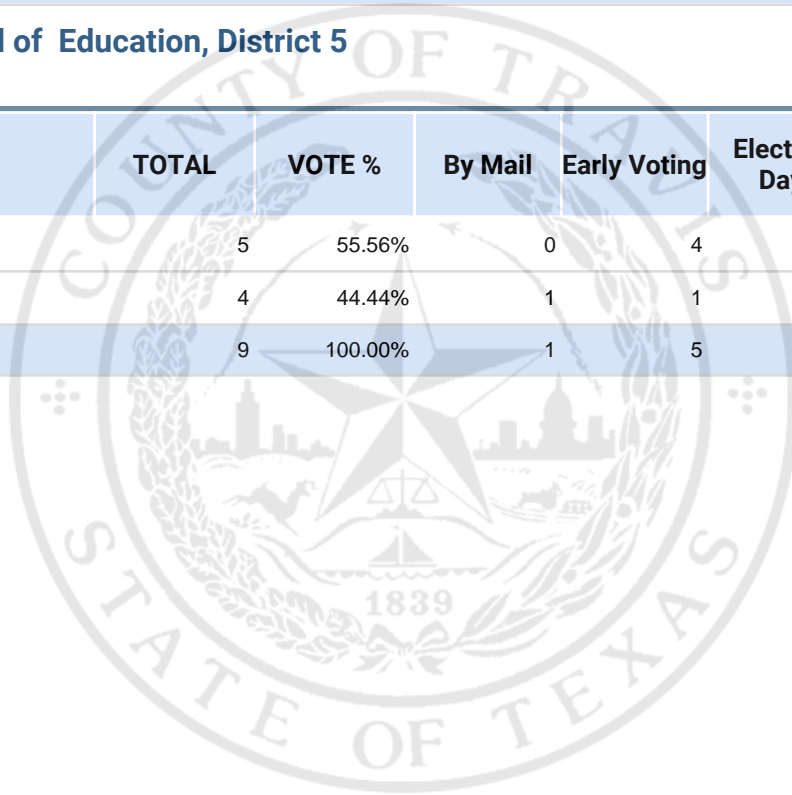

**REP Member State Board of Education, District 5**

Vote For 1

	TOTAL	VOTE %	By Mail	Early Voting	Election Day
Lani Popp	5	55.56%	0	4	1
Robert Morrow	4	44.44%	1	1	2
<b>Total Votes Cast</b>	<b>9</b>	<b>100.00%</b>	<b>1</b>	<b>5</b>	<b>3</b>