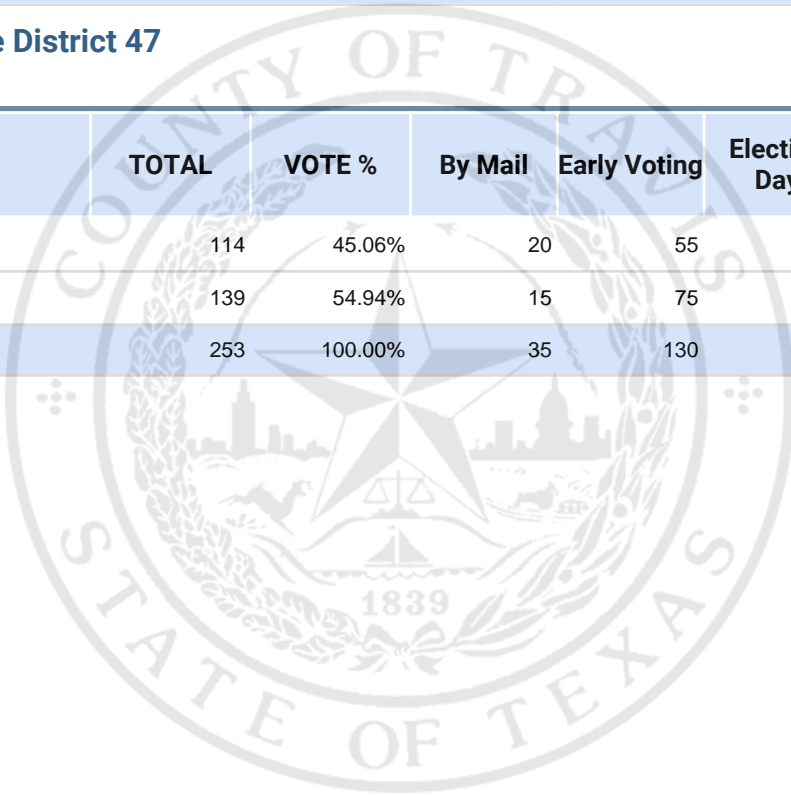

Republican Party - Precinct Results
Joint Primary Runoff and Special Election
July 14, 2020

UNOFFICIAL RESULTS

Travis County, Texas

302

REP Member State Board of Education, District 5

Vote For 1

	TOTAL	VOTE %	By Mail	Early Voting	Election Day
Lani Popp	184	75.41%	27	95	62
Robert Morrow	60	24.59%	5	33	22
Total Votes Cast	244	100.00%	32	128	84

REP State Representative District 47

Vote For 1

	TOTAL	VOTE %	By Mail	Early Voting	Election Day
Justin Berry	114	45.06%	20	55	39
Jennifer Fleck	139	54.94%	15	75	49
Total Votes Cast	253	100.00%	35	130	88