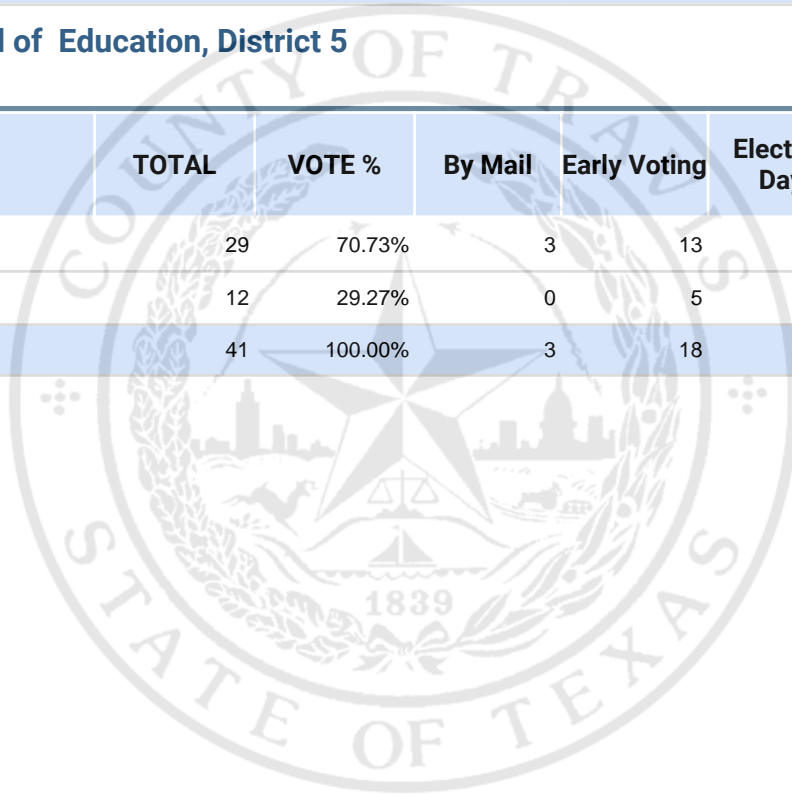

Republican Party - Precinct Results
Joint Primary Runoff and Special Election
July 14, 2020

UNOFFICIAL RESULTS

Travis County, Texas

443

REP United States Representative District 35

Vote For 1

	TOTAL	VOTE %	By Mail	Early Voting	Election Day
Jenny Garcia Sharon	28	70.00%	2	12	14
"Guillermo" William Hayward	12	30.00%	1	5	6
Total Votes Cast	40	100.00%	3	17	20

REP Member State Board of Education, District 5

Vote For 1

	TOTAL	VOTE %	By Mail	Early Voting	Election Day
Lani Popp	29	70.73%	3	13	13
Robert Morrow	12	29.27%	0	5	7
Total Votes Cast	41	100.00%	3	18	20