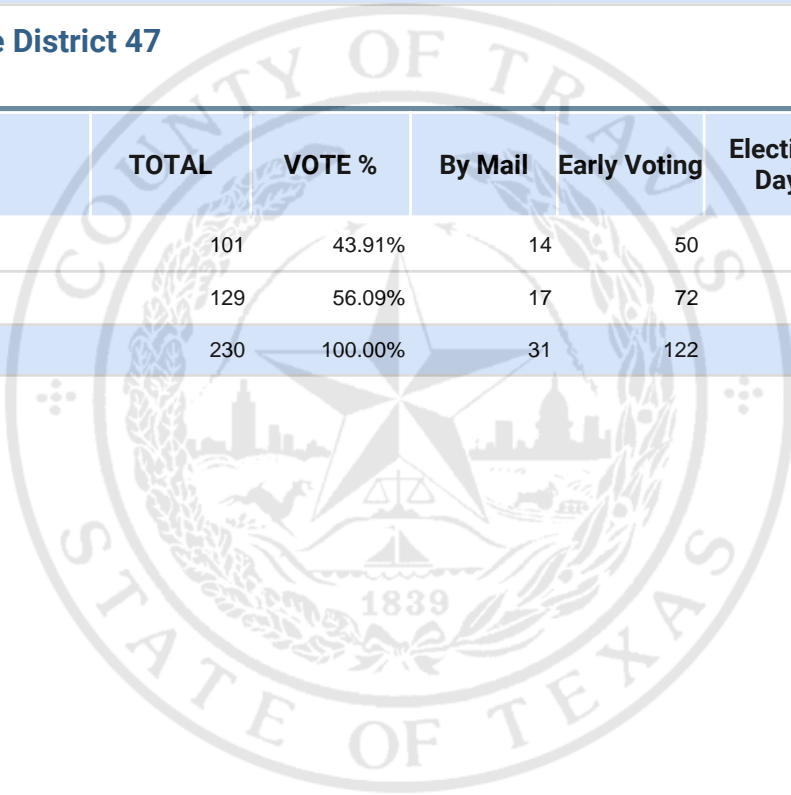

Republican Party - Precinct Results
Joint Primary Runoff and Special Election
July 14, 2020

UNOFFICIAL RESULTS

Travis County, Texas

330

REP Member State Board of Education, District 5

Vote For 1

	TOTAL	VOTE %	By Mail	Early Voting	Election Day
Lani Popp	174	78.38%	28	95	51
Robert Morrow	48	21.62%	1	24	23
Total Votes Cast	222	100.00%	29	119	74

REP State Representative District 47

Vote For 1

	TOTAL	VOTE %	By Mail	Early Voting	Election Day
Justin Berry	101	43.91%	14	50	37
Jennifer Fleck	129	56.09%	17	72	40
Total Votes Cast	230	100.00%	31	122	77