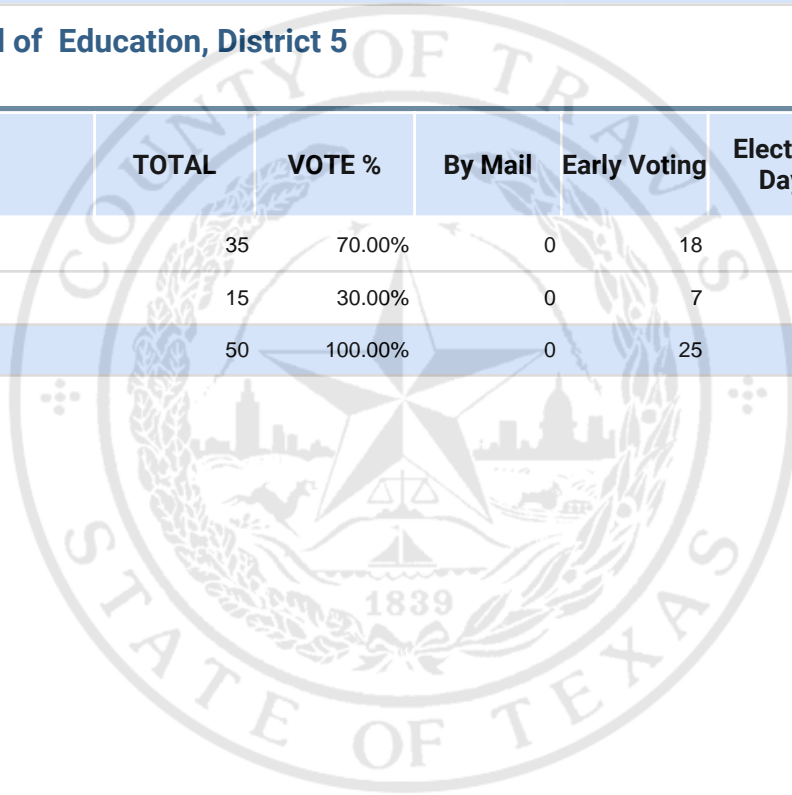

**REP Member State Board of Education, District 5**

Vote For 1

	<b>TOTAL</b>	<b>VOTE %</b>	<b>By Mail</b>	<b>Early Voting</b>	<b>Election Day</b>
Lani Popp	35	70.00%	0	18	17
Robert Morrow	15	30.00%	0	7	8
<b>Total Votes Cast</b>	<b>50</b>	<b>100.00%</b>	<b>0</b>	<b>25</b>	<b>25</b>