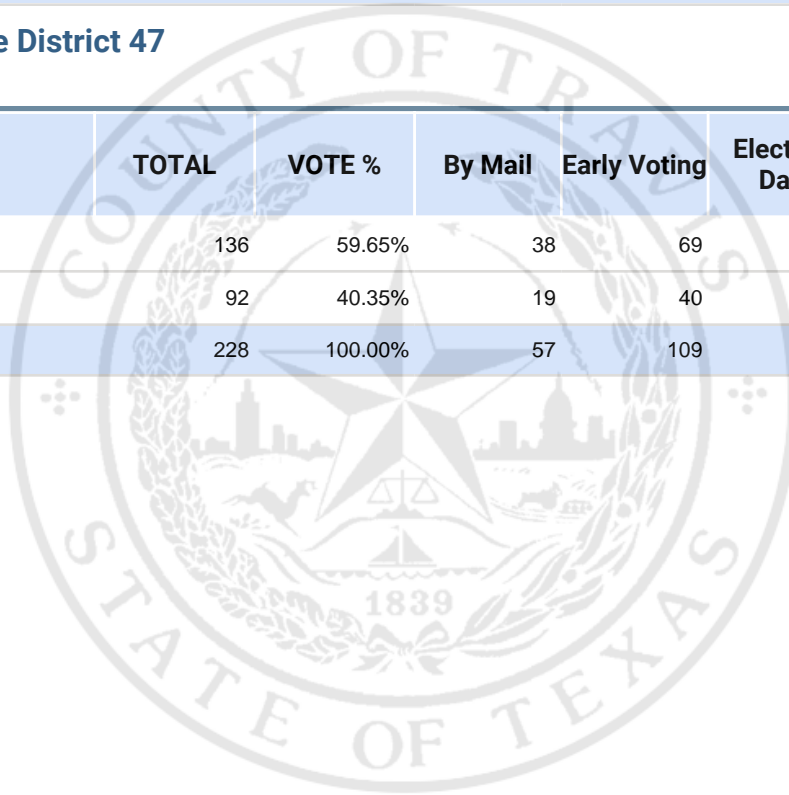

Republican Party - Precinct Results
Joint Primary Runoff and Special Election
July 14, 2020

UNOFFICIAL RESULTS

Travis County, Texas

406

REP Member State Board of Education, District 5

Vote For 1

	TOTAL	VOTE %	By Mail	Early Voting	Election Day
Lani Popp	172	77.48%	51	73	48
Robert Morrow	50	22.52%	5	33	12
Total Votes Cast	222	100.00%	56	106	60

REP State Representative District 47

Vote For 1

	TOTAL	VOTE %	By Mail	Early Voting	Election Day
Justin Berry	136	59.65%	38	69	29
Jennifer Fleck	92	40.35%	19	40	33
Total Votes Cast	228	100.00%	57	109	62