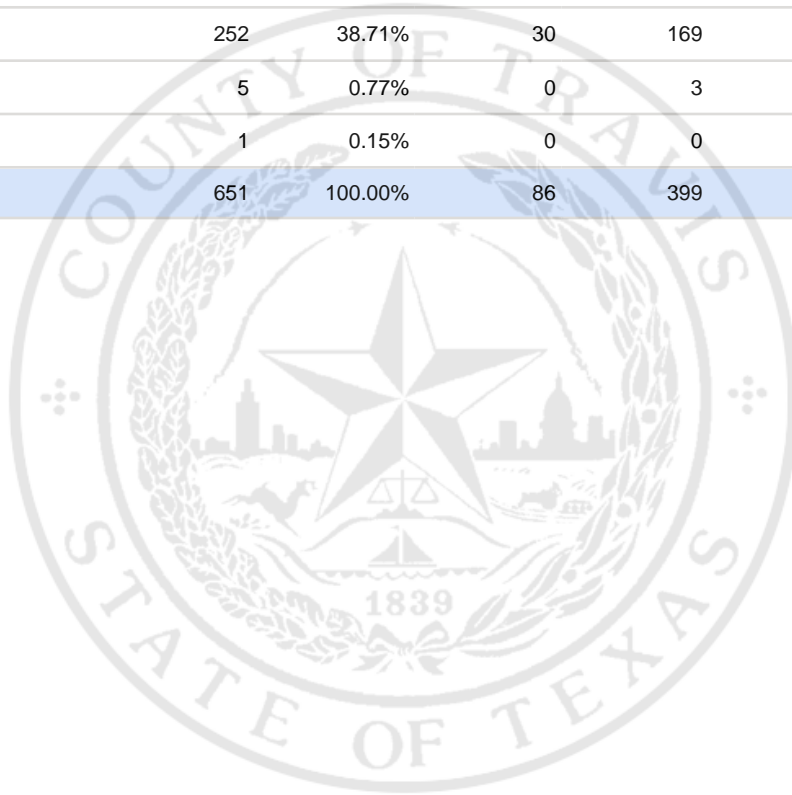

Special Election Precinct Report
Joint Primary Runoff and Special Election
July 14, 2020

UNOFFICIAL RESULTS

Travis County, TX

437

State Senator District 14, Unexpired Term

Vote For 1

	TOTAL	VOTE %	By Mail	Early Voting	Election Day
DEM Sarah Eckhardt	372	57.14%	52	217	103
REP Don Zimmerman	14	2.15%	2	8	4
IND Jeff Ridgeway	7	1.08%	2	2	3
DEM Eddie Rodriguez	252	38.71%	30	169	53
LIB Pat Dixon	5	0.77%	0	3	2
REP Waller Thomas Burns II	1	0.15%	0	0	1
Total Votes Cast	651	100.00%	86	399	166