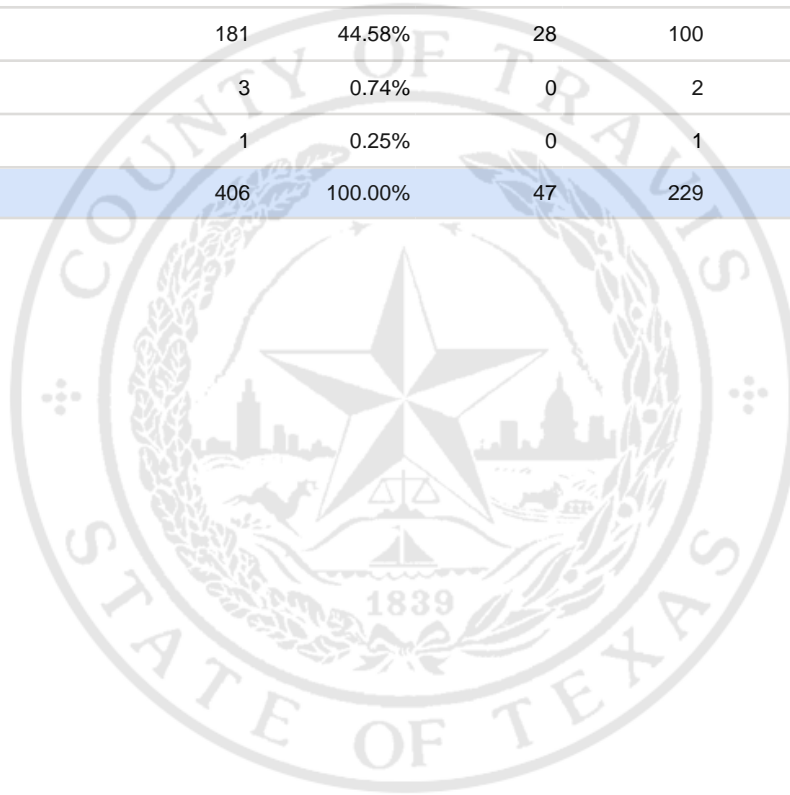

Special Election Precinct Report
Joint Primary Runoff and Special Election
July 14, 2020

UNOFFICIAL RESULTS

Travis County, TX

438

State Senator District 14, Unexpired Term

Vote For 1

	TOTAL	VOTE %	By Mail	Early Voting	Election Day
DEM Sarah Eckhardt	215	52.96%	17	124	74
REP Don Zimmerman	4	0.99%	2	1	1
IND Jeff Ridgeway	2	0.49%	0	1	1
DEM Eddie Rodriguez	181	44.58%	28	100	53
LIB Pat Dixon	3	0.74%	0	2	1
REP Waller Thomas Burns II	1	0.25%	0	1	0
Total Votes Cast	406	100.00%	47	229	130