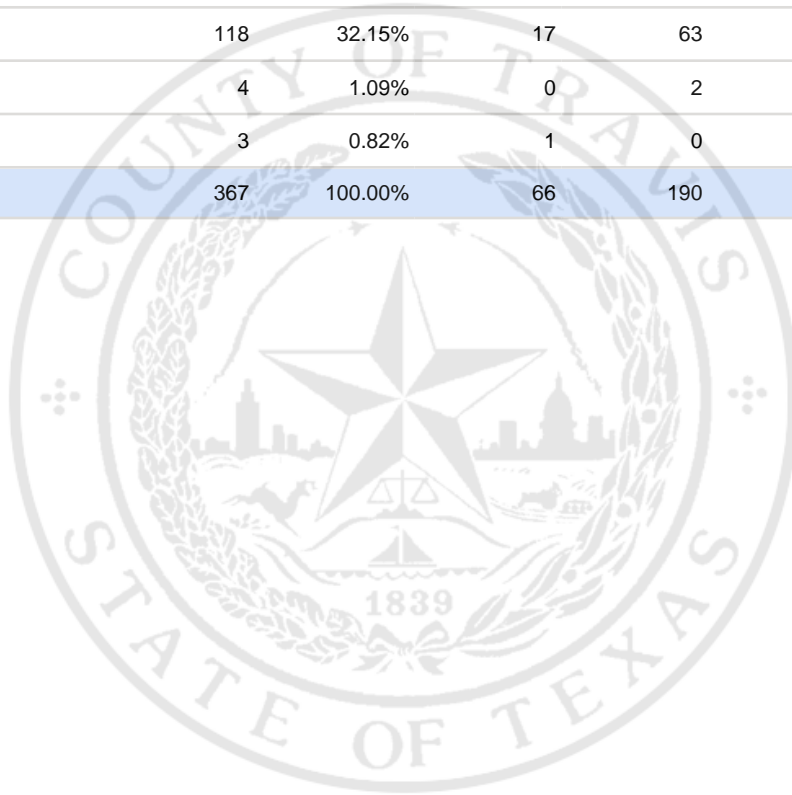

Special Election Precinct Report
Joint Primary Runoff and Special Election
July 14, 2020

UNOFFICIAL RESULTS

Travis County, TX

145

State Senator District 14, Unexpired Term

Vote For 1

	TOTAL	VOTE %	By Mail	Early Voting	Election Day
DEM Sarah Eckhardt	182	49.59%	36	101	45
REP Don Zimmerman	55	14.99%	11	23	21
IND Jeff Ridgeway	5	1.36%	1	1	3
DEM Eddie Rodriguez	118	32.15%	17	63	38
LIB Pat Dixon	4	1.09%	0	2	2
REP Waller Thomas Burns II	3	0.82%	1	0	2
Total Votes Cast	367	100.00%	66	190	111