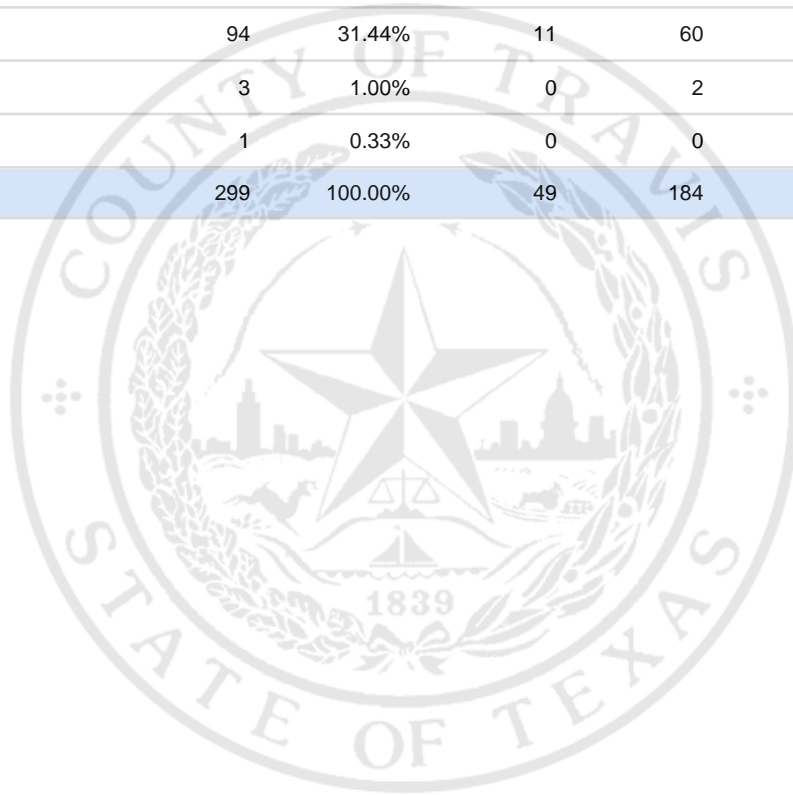

Special Election Precinct Report
Joint Primary Runoff and Special Election
July 14, 2020

UNOFFICIAL RESULTS

Travis County, TX

267

State Senator District 14, Unexpired Term

Vote For 1

	TOTAL	VOTE %	By Mail	Early Voting	Election Day
DEM Sarah Eckhardt	143	47.83%	27	89	27
REP Don Zimmerman	54	18.06%	10	33	11
IND Jeff Ridgeway	4	1.34%	1	0	3
DEM Eddie Rodriguez	94	31.44%	11	60	23
LIB Pat Dixon	3	1.00%	0	2	1
REP Waller Thomas Burns II	1	0.33%	0	0	1
Total Votes Cast	299	100.00%	49	184	66