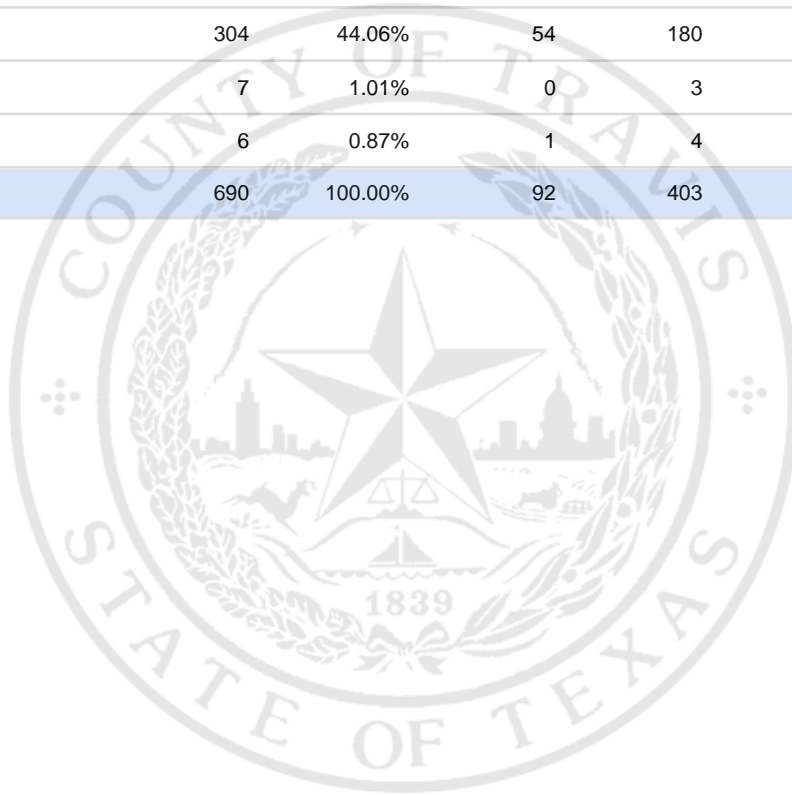

Special Election Precinct Report
Joint Primary Runoff and Special Election
July 14, 2020

UNOFFICIAL RESULTS

Travis County, TX

424

State Senator District 14, Unexpired Term

Vote For 1

	TOTAL	VOTE %	By Mail	Early Voting	Election Day
DEM Sarah Eckhardt	349	50.58%	37	208	104
REP Don Zimmerman	21	3.04%	0	7	14
IND Jeff Ridgeway	3	0.43%	0	1	2
DEM Eddie Rodriguez	304	44.06%	54	180	70
LIB Pat Dixon	7	1.01%	0	3	4
REP Waller Thomas Burns II	6	0.87%	1	4	1
Total Votes Cast	690	100.00%	92	403	195