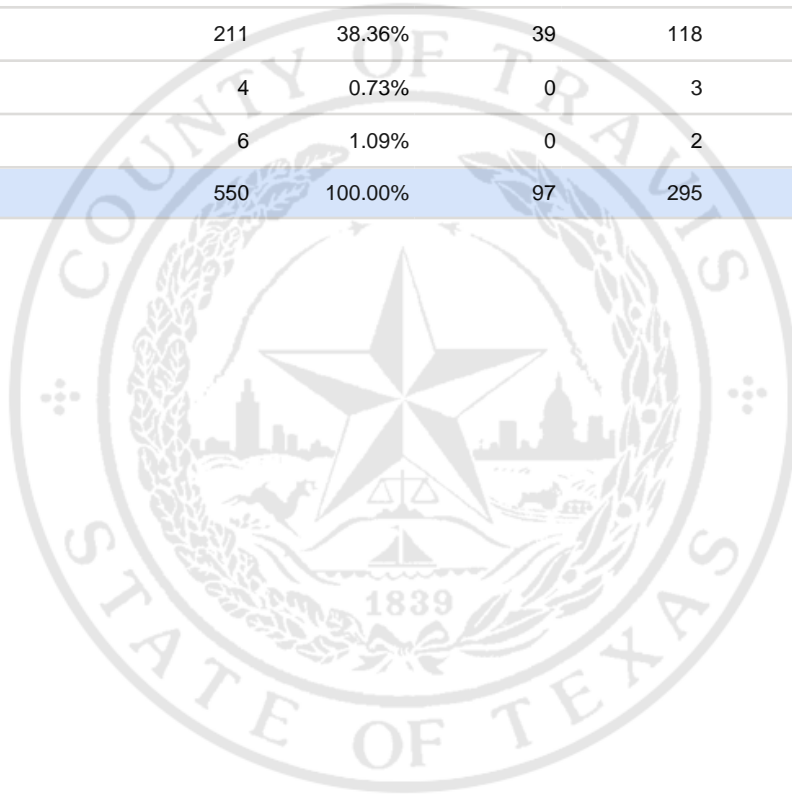

Special Election Precinct Report
Joint Primary Runoff and Special Election
July 14, 2020

UNOFFICIAL RESULTS

Travis County, TX

309

State Senator District 14, Unexpired Term

Vote For 1

	TOTAL	VOTE %	By Mail	Early Voting	Election Day
DEM Sarah Eckhardt	258	46.91%	54	138	66
REP Don Zimmerman	67	12.18%	4	33	30
IND Jeff Ridgeway	4	0.73%	0	1	3
DEM Eddie Rodriguez	211	38.36%	39	118	54
LIB Pat Dixon	4	0.73%	0	3	1
REP Waller Thomas Burns II	6	1.09%	0	2	4
Total Votes Cast	550	100.00%	97	295	158