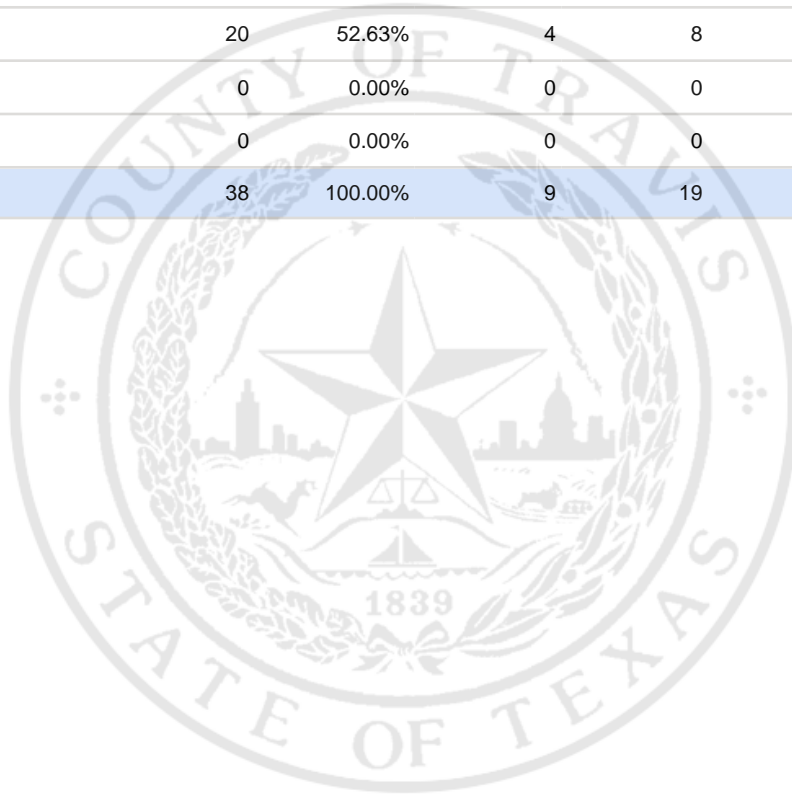

Special Election Precinct Report
Joint Primary Runoff and Special Election
July 14, 2020

UNOFFICIAL RESULTS

Travis County, TX

444

State Senator District 14, Unexpired Term

Vote For 1

	TOTAL	VOTE %	By Mail	Early Voting	Election Day
DEM Sarah Eckhardt	18	47.37%	5	11	2
REP Don Zimmerman	0	0.00%	0	0	0
IND Jeff Ridgeway	0	0.00%	0	0	0
DEM Eddie Rodriguez	20	52.63%	4	8	8
LIB Pat Dixon	0	0.00%	0	0	0
REP Waller Thomas Burns II	0	0.00%	0	0	0
Total Votes Cast	38	100.00%	9	19	10