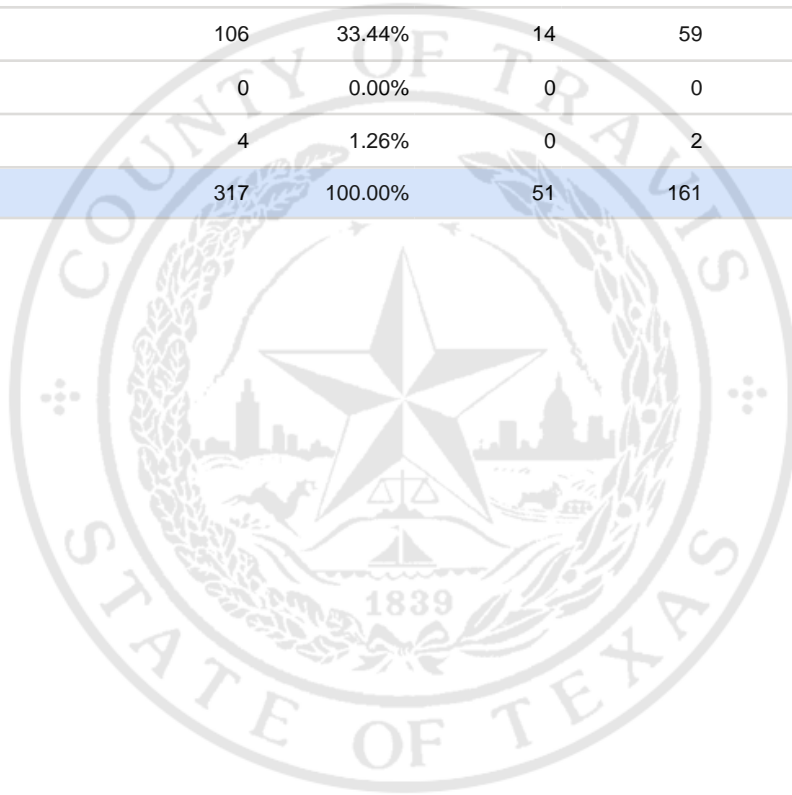

Special Election Precinct Report
Joint Primary Runoff and Special Election
July 14, 2020

UNOFFICIAL RESULTS

Travis County, TX

301

State Senator District 14, Unexpired Term

Vote For 1

	TOTAL	VOTE %	By Mail	Early Voting	Election Day
DEM Sarah Eckhardt	166	52.37%	30	87	49
REP Don Zimmerman	38	11.99%	7	13	18
IND Jeff Ridgeway	3	0.95%	0	0	3
DEM Eddie Rodriguez	106	33.44%	14	59	33
LIB Pat Dixon	0	0.00%	0	0	0
REP Waller Thomas Burns II	4	1.26%	0	2	2
Total Votes Cast	317	100.00%	51	161	105