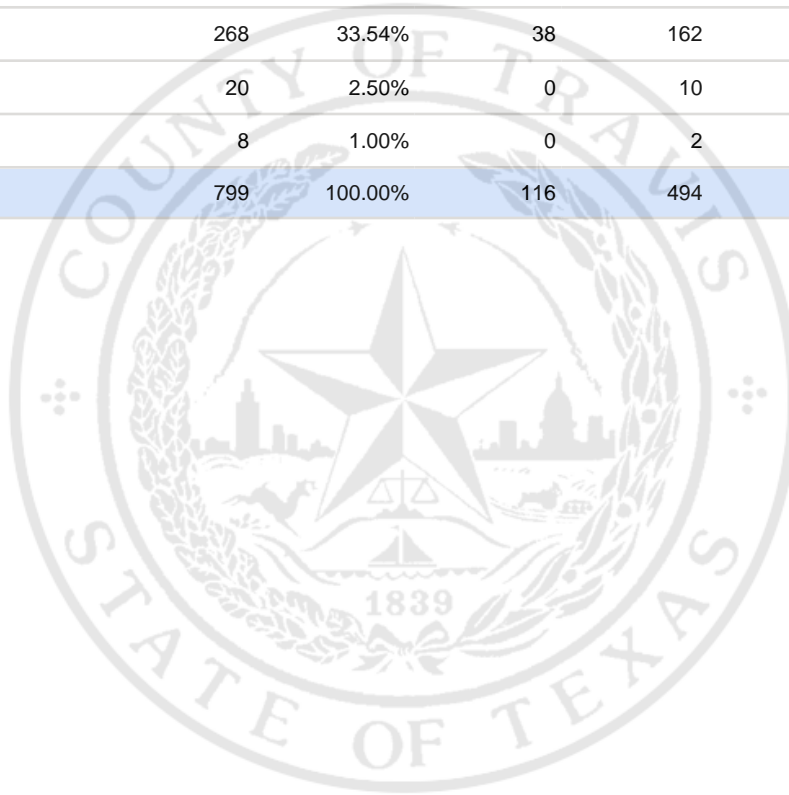

Special Election Precinct Report
Joint Primary Runoff and Special Election
July 14, 2020

UNOFFICIAL RESULTS

Travis County, TX

252

State Senator District 14, Unexpired Term

Vote For 1

	TOTAL	VOTE %	By Mail	Early Voting	Election Day
DEM Sarah Eckhardt	459	57.45%	70	302	87
REP Don Zimmerman	39	4.88%	8	16	15
IND Jeff Ridgeway	5	0.63%	0	2	3
DEM Eddie Rodriguez	268	33.54%	38	162	68
LIB Pat Dixon	20	2.50%	0	10	10
REP Waller Thomas Burns II	8	1.00%	0	2	6
Total Votes Cast	799	100.00%	116	494	189