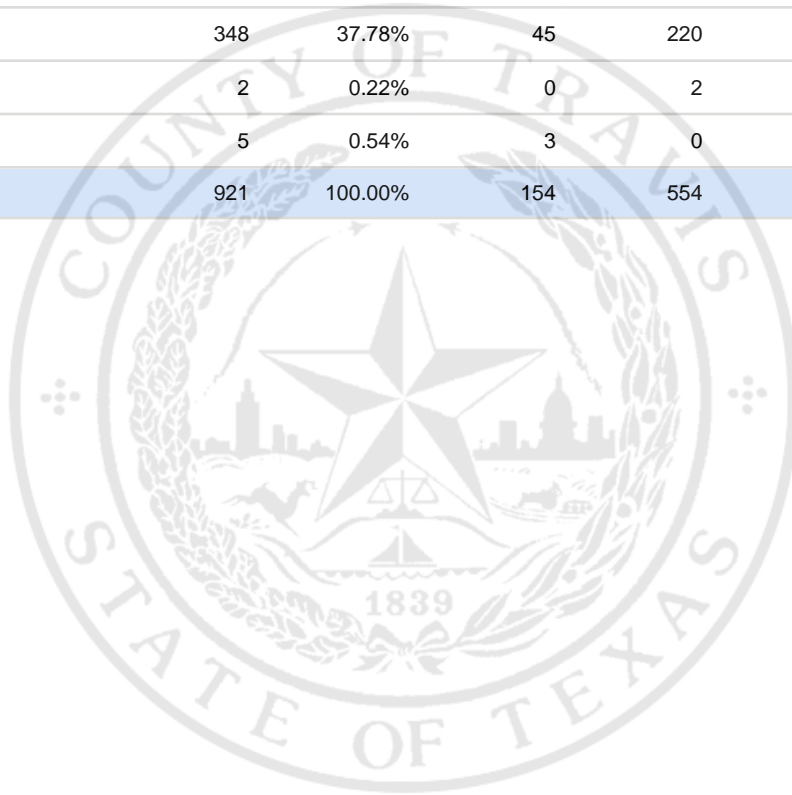

Special Election Precinct Report
Joint Primary Runoff and Special Election
July 14, 2020

UNOFFICIAL RESULTS

Travis County, TX

460

State Senator District 14, Unexpired Term

Vote For 1

	TOTAL	VOTE %	By Mail	Early Voting	Election Day
DEM Sarah Eckhardt	505	54.83%	93	297	115
REP Don Zimmerman	52	5.65%	12	31	9
IND Jeff Ridgeway	9	0.98%	1	4	4
DEM Eddie Rodriguez	348	37.78%	45	220	83
LIB Pat Dixon	2	0.22%	0	2	0
REP Waller Thomas Burns II	5	0.54%	3	0	2
Total Votes Cast	921	100.00%	154	554	213