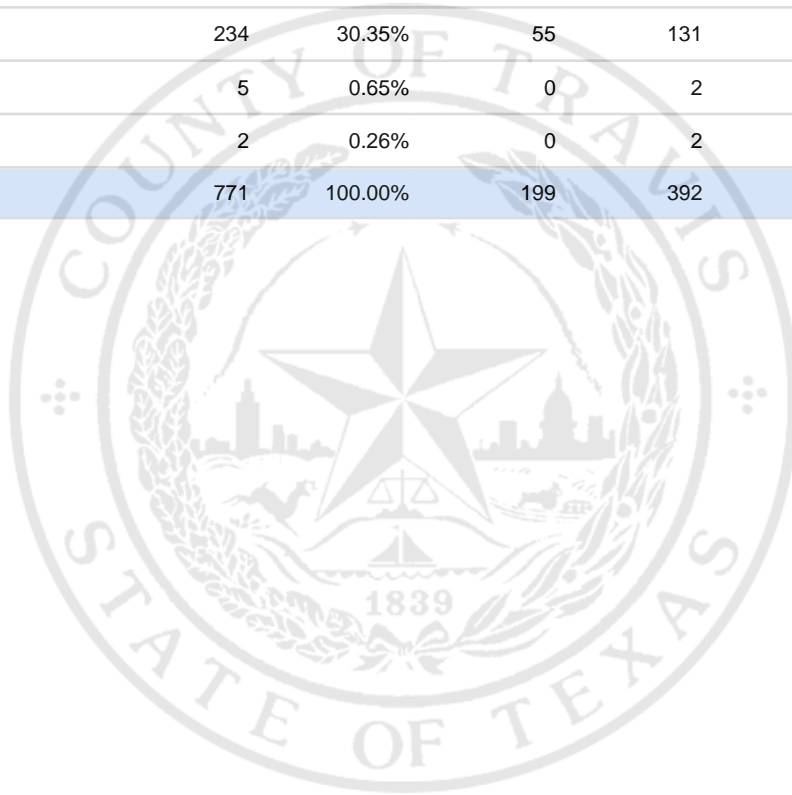

Special Election Precinct Report
Joint Primary Runoff and Special Election
July 14, 2020

UNOFFICIAL RESULTS

Travis County, TX

231

State Senator District 14, Unexpired Term

Vote For 1

	TOTAL	VOTE %	By Mail	Early Voting	Election Day
DEM Sarah Eckhardt	442	57.33%	127	220	95
REP Don Zimmerman	61	7.91%	14	24	23
IND Jeff Ridgeway	27	3.50%	3	13	11
DEM Eddie Rodriguez	234	30.35%	55	131	48
LIB Pat Dixon	5	0.65%	0	2	3
REP Waller Thomas Burns II	2	0.26%	0	2	0
Total Votes Cast	771	100.00%	199	392	180