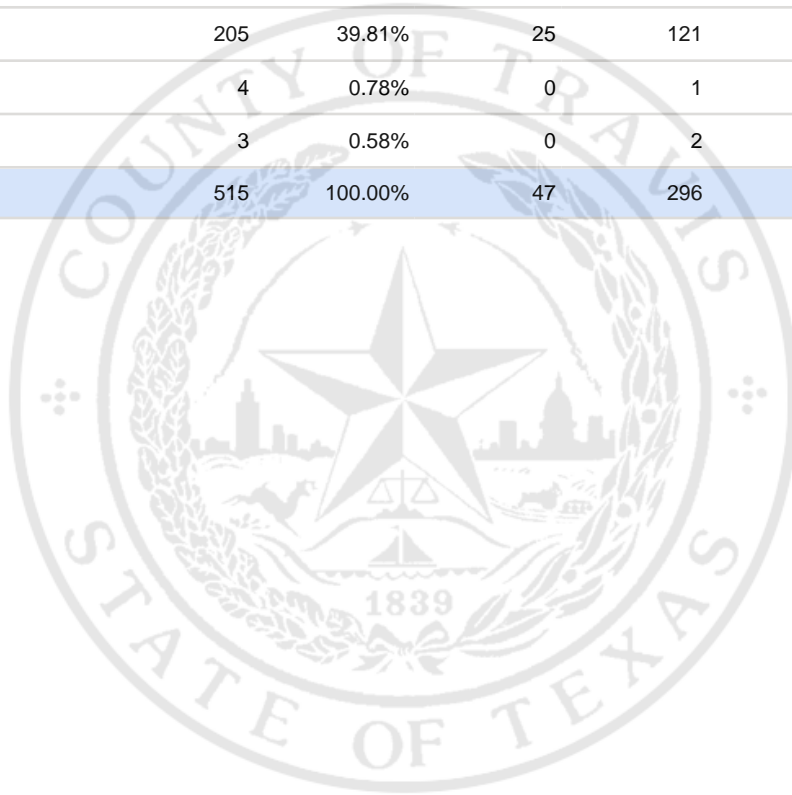

Special Election Precinct Report
Joint Primary Runoff and Special Election
July 14, 2020

UNOFFICIAL RESULTS

Travis County, TX

409

State Senator District 14, Unexpired Term

Vote For 1

	TOTAL	VOTE %	By Mail	Early Voting	Election Day
DEM Sarah Eckhardt	287	55.73%	21	166	100
REP Don Zimmerman	11	2.14%	1	5	5
IND Jeff Ridgeway	5	0.97%	0	1	4
DEM Eddie Rodriguez	205	39.81%	25	121	59
LIB Pat Dixon	4	0.78%	0	1	3
REP Waller Thomas Burns II	3	0.58%	0	2	1
Total Votes Cast	515	100.00%	47	296	172