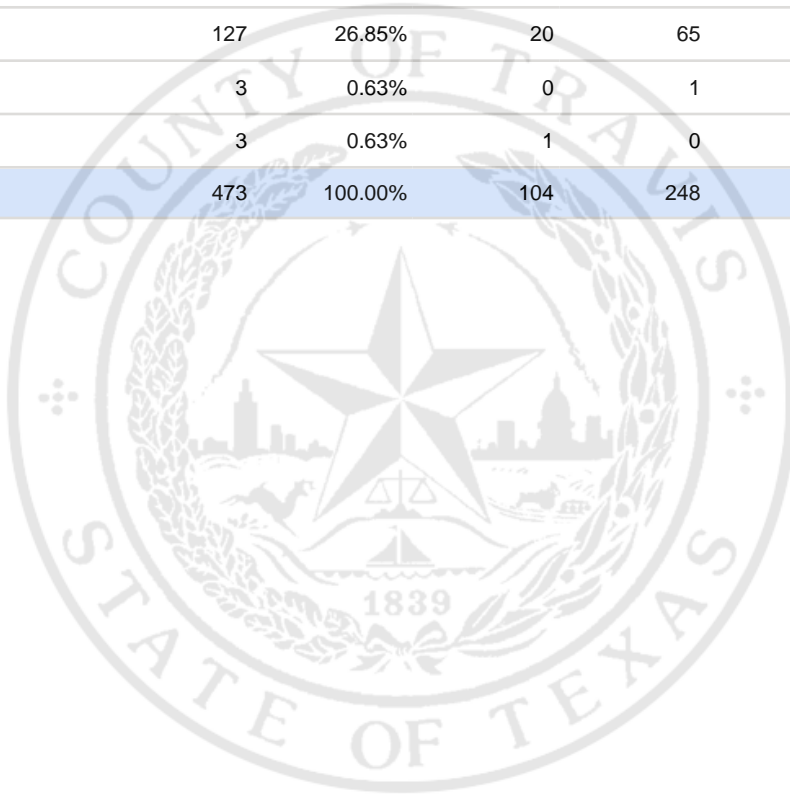

Special Election Precinct Report
Joint Primary Runoff and Special Election
July 14, 2020

UNOFFICIAL RESULTS

Travis County, TX

210

State Senator District 14, Unexpired Term

Vote For 1

	TOTAL	VOTE %	By Mail	Early Voting	Election Day
DEM Sarah Eckhardt	299	63.21%	76	160	63
REP Don Zimmerman	36	7.61%	6	19	11
IND Jeff Ridgeway	5	1.06%	1	3	1
DEM Eddie Rodriguez	127	26.85%	20	65	42
LIB Pat Dixon	3	0.63%	0	1	2
REP Waller Thomas Burns II	3	0.63%	1	0	2
Total Votes Cast	473	100.00%	104	248	121