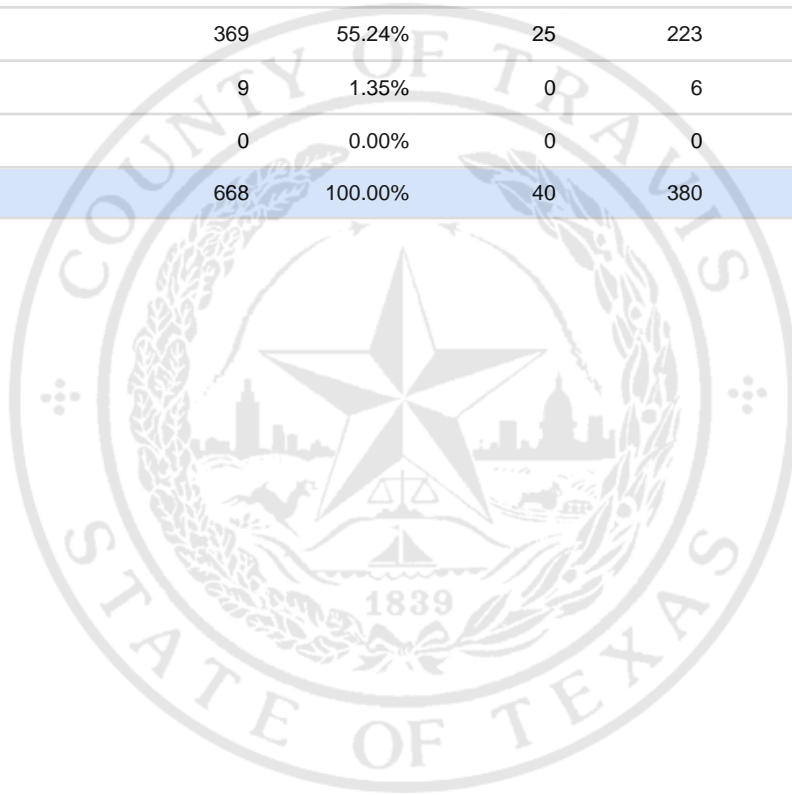

Special Election Precinct Report
Joint Primary Runoff and Special Election
July 14, 2020

UNOFFICIAL RESULTS

Travis County, TX

277

State Senator District 14, Unexpired Term

Vote For 1

	TOTAL	VOTE %	By Mail	Early Voting	Election Day
DEM Sarah Eckhardt	275	41.17%	15	145	115
REP Don Zimmerman	11	1.65%	0	4	7
IND Jeff Ridgeway	4	0.60%	0	2	2
DEM Eddie Rodriguez	369	55.24%	25	223	121
LIB Pat Dixon	9	1.35%	0	6	3
REP Waller Thomas Burns II	0	0.00%	0	0	0
Total Votes Cast	668	100.00%	40	380	248