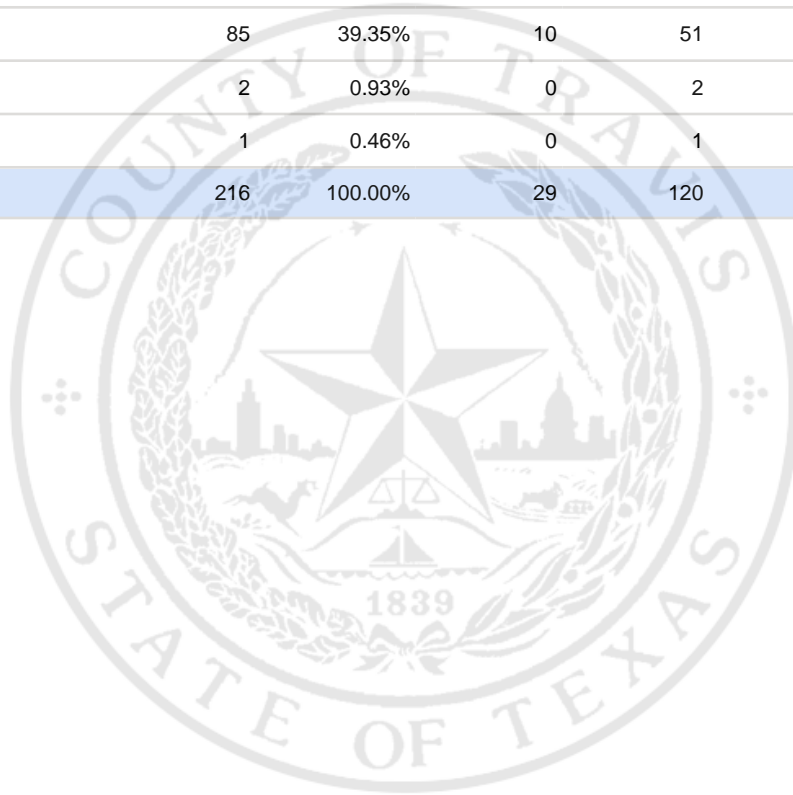

Special Election Precinct Report
Joint Primary Runoff and Special Election
July 14, 2020

UNOFFICIAL RESULTS

Travis County, TX

268

State Senator District 14, Unexpired Term

Vote For 1

	TOTAL	VOTE %	By Mail	Early Voting	Election Day
DEM Sarah Eckhardt	108	50.00%	16	62	30
REP Don Zimmerman	18	8.33%	2	4	12
IND Jeff Ridgeway	2	0.93%	1	0	1
DEM Eddie Rodriguez	85	39.35%	10	51	24
LIB Pat Dixon	2	0.93%	0	2	0
REP Waller Thomas Burns II	1	0.46%	0	1	0
Total Votes Cast	216	100.00%	29	120	67