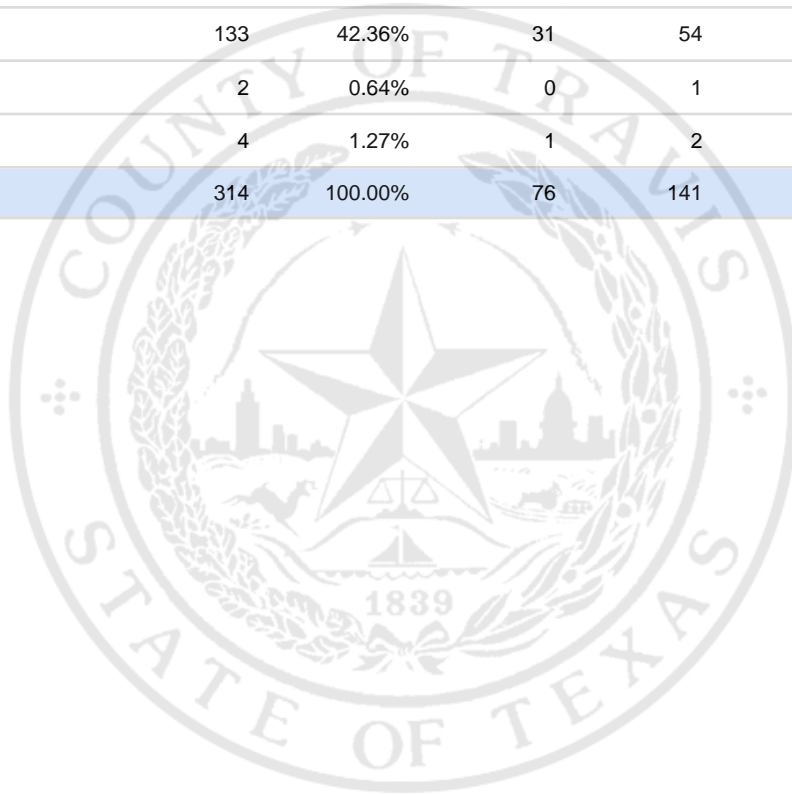

Special Election Precinct Report
Joint Primary Runoff and Special Election
July 14, 2020

UNOFFICIAL RESULTS

Travis County, TX

428

State Senator District 14, Unexpired Term

Vote For 1

	TOTAL	VOTE %	By Mail	Early Voting	Election Day
DEM Sarah Eckhardt	141	44.90%	37	68	36
REP Don Zimmerman	32	10.19%	7	16	9
IND Jeff Ridgeway	2	0.64%	0	0	2
DEM Eddie Rodriguez	133	42.36%	31	54	48
LIB Pat Dixon	2	0.64%	0	1	1
REP Waller Thomas Burns II	4	1.27%	1	2	1
Total Votes Cast	314	100.00%	76	141	97