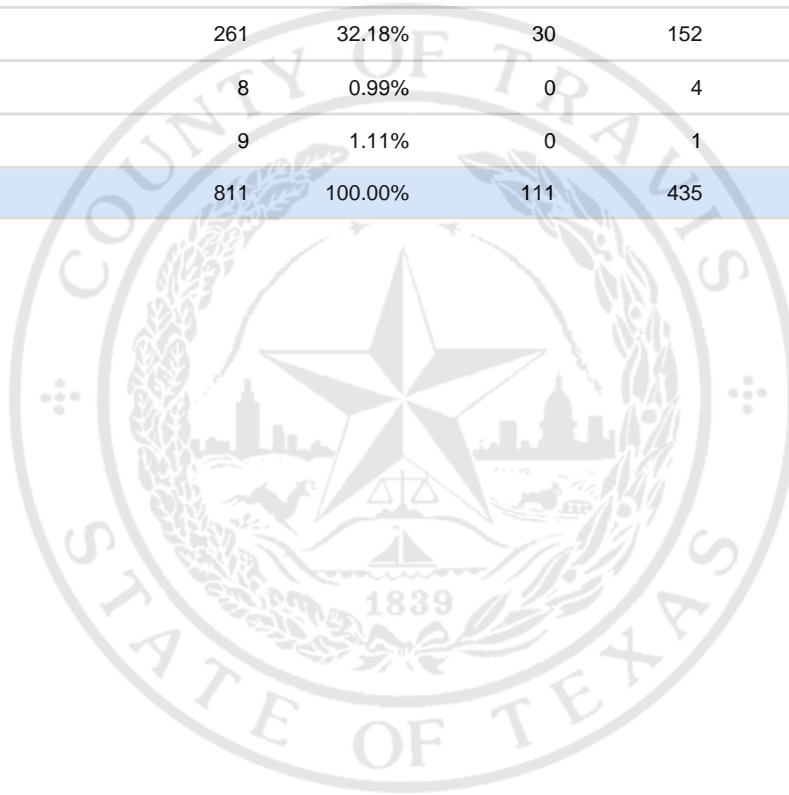

Special Election Precinct Report
Joint Primary Runoff and Special Election
July 14, 2020

UNOFFICIAL RESULTS

Travis County, TX

251

State Senator District 14, Unexpired Term

Vote For 1

	TOTAL	VOTE %	By Mail	Early Voting	Election Day
DEM Sarah Eckhardt	477	58.82%	78	255	144
REP Don Zimmerman	54	6.66%	3	22	29
IND Jeff Ridgeway	2	0.25%	0	1	1
DEM Eddie Rodriguez	261	32.18%	30	152	79
LIB Pat Dixon	8	0.99%	0	4	4
REP Waller Thomas Burns II	9	1.11%	0	1	8
Total Votes Cast	811	100.00%	111	435	265