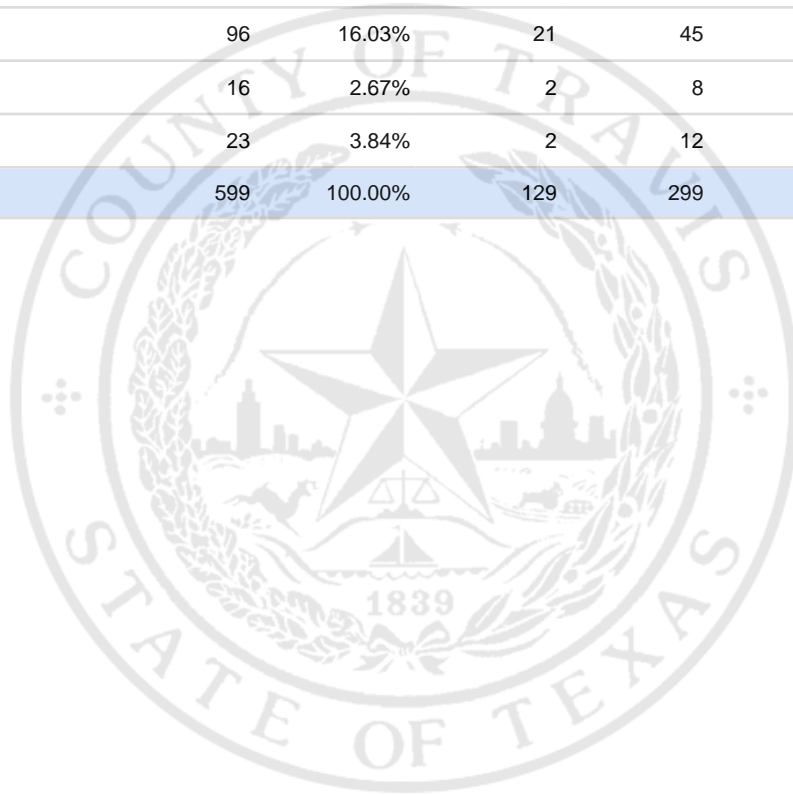

Special Election Precinct Report
Joint Primary Runoff and Special Election
July 14, 2020

UNOFFICIAL RESULTS

Travis County, TX

371

State Senator District 14, Unexpired Term

Vote For 1

	TOTAL	VOTE %	By Mail	Early Voting	Election Day
DEM Sarah Eckhardt	167	27.88%	66	68	33
REP Don Zimmerman	294	49.08%	37	165	92
IND Jeff Ridgeway	3	0.50%	1	1	1
DEM Eddie Rodriguez	96	16.03%	21	45	30
LIB Pat Dixon	16	2.67%	2	8	6
REP Waller Thomas Burns II	23	3.84%	2	12	9
Total Votes Cast	599	100.00%	129	299	171