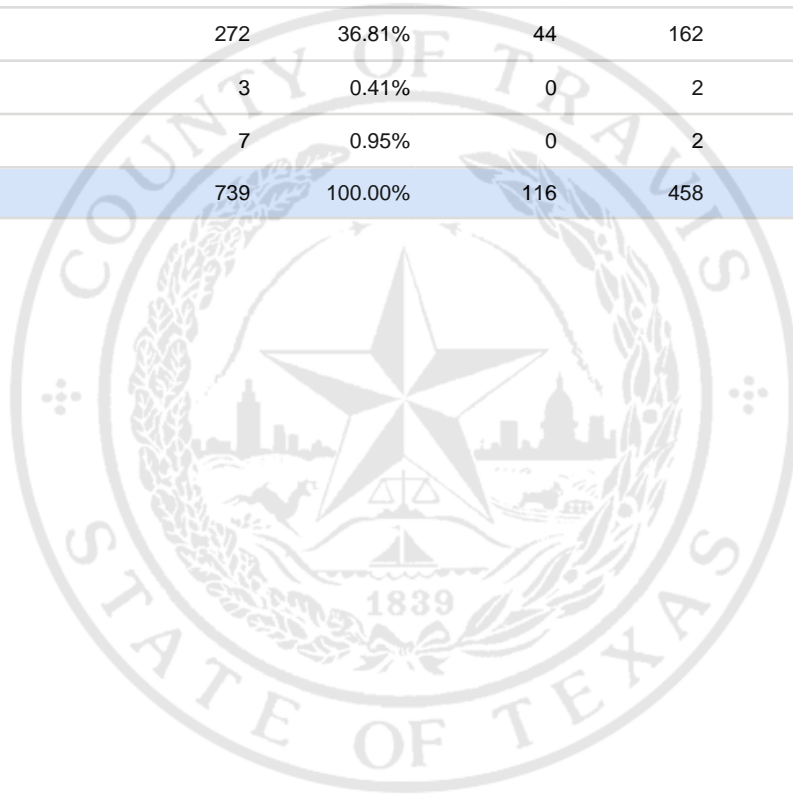

Special Election Precinct Report
Joint Primary Runoff and Special Election
July 14, 2020

UNOFFICIAL RESULTS

Travis County, TX

151

State Senator District 14, Unexpired Term

Vote For 1

	TOTAL	VOTE %	By Mail	Early Voting	Election Day
DEM Sarah Eckhardt	412	55.75%	65	261	86
REP Don Zimmerman	36	4.87%	7	23	6
IND Jeff Ridgeway	9	1.22%	0	8	1
DEM Eddie Rodriguez	272	36.81%	44	162	66
LIB Pat Dixon	3	0.41%	0	2	1
REP Waller Thomas Burns II	7	0.95%	0	2	5
Total Votes Cast	739	100.00%	116	458	165