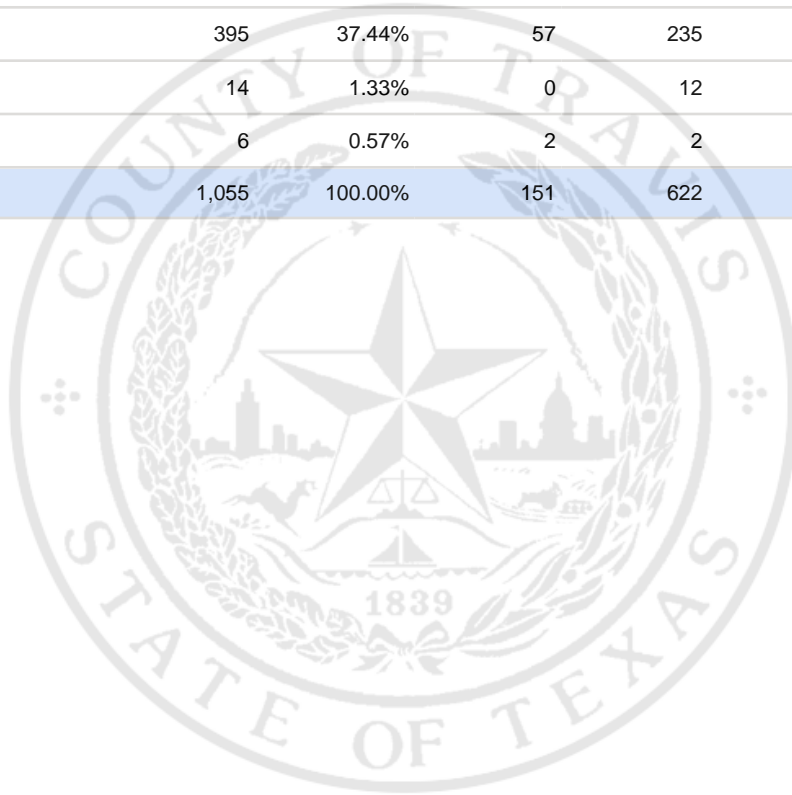

Special Election Precinct Report
Joint Primary Runoff and Special Election
July 14, 2020

UNOFFICIAL RESULTS

Travis County, TX

358

State Senator District 14, Unexpired Term

Vote For 1

	TOTAL	VOTE %	By Mail	Early Voting	Election Day
DEM Sarah Eckhardt	539	51.09%	79	322	138
REP Don Zimmerman	90	8.53%	8	51	31
IND Jeff Ridgeway	11	1.04%	5	0	6
DEM Eddie Rodriguez	395	37.44%	57	235	103
LIB Pat Dixon	14	1.33%	0	12	2
REP Waller Thomas Burns II	6	0.57%	2	2	2
Total Votes Cast	1,055	100.00%	151	622	282