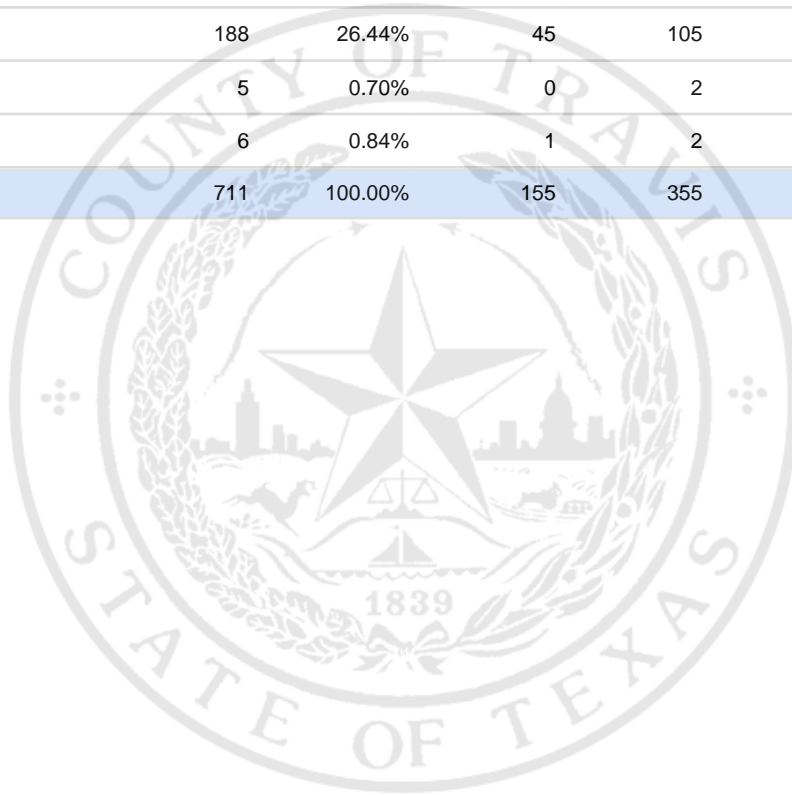

Special Election Precinct Report
Joint Primary Runoff and Special Election
July 14, 2020

UNOFFICIAL RESULTS

Travis County, TX

327

State Senator District 14, Unexpired Term

Vote For 1

	TOTAL	VOTE %	By Mail	Early Voting	Election Day
DEM Sarah Eckhardt	397	55.84%	93	200	104
REP Don Zimmerman	108	15.19%	16	42	50
IND Jeff Ridgeway	7	0.98%	0	4	3
DEM Eddie Rodriguez	188	26.44%	45	105	38
LIB Pat Dixon	5	0.70%	0	2	3
REP Waller Thomas Burns II	6	0.84%	1	2	3
Total Votes Cast	711	100.00%	155	355	201