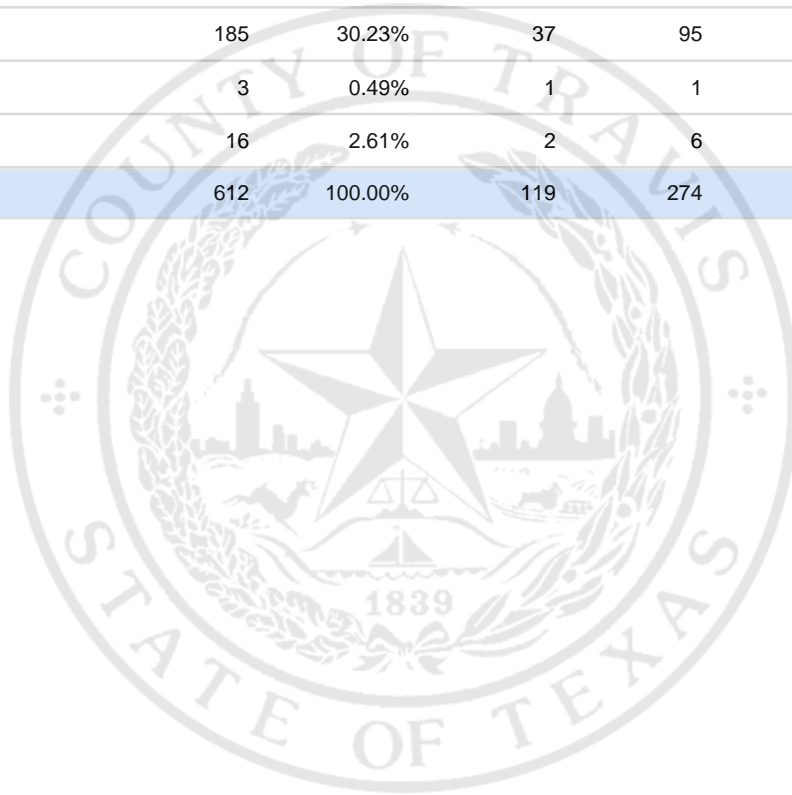

Special Election Precinct Report
Joint Primary Runoff and Special Election
July 14, 2020

UNOFFICIAL RESULTS

Travis County, TX

317

State Senator District 14, Unexpired Term

Vote For 1

	TOTAL	VOTE %	By Mail	Early Voting	Election Day
DEM Sarah Eckhardt	291	47.55%	63	132	96
REP Don Zimmerman	103	16.83%	12	35	56
IND Jeff Ridgeway	14	2.29%	4	5	5
DEM Eddie Rodriguez	185	30.23%	37	95	53
LIB Pat Dixon	3	0.49%	1	1	1
REP Waller Thomas Burns II	16	2.61%	2	6	8
Total Votes Cast	612	100.00%	119	274	219