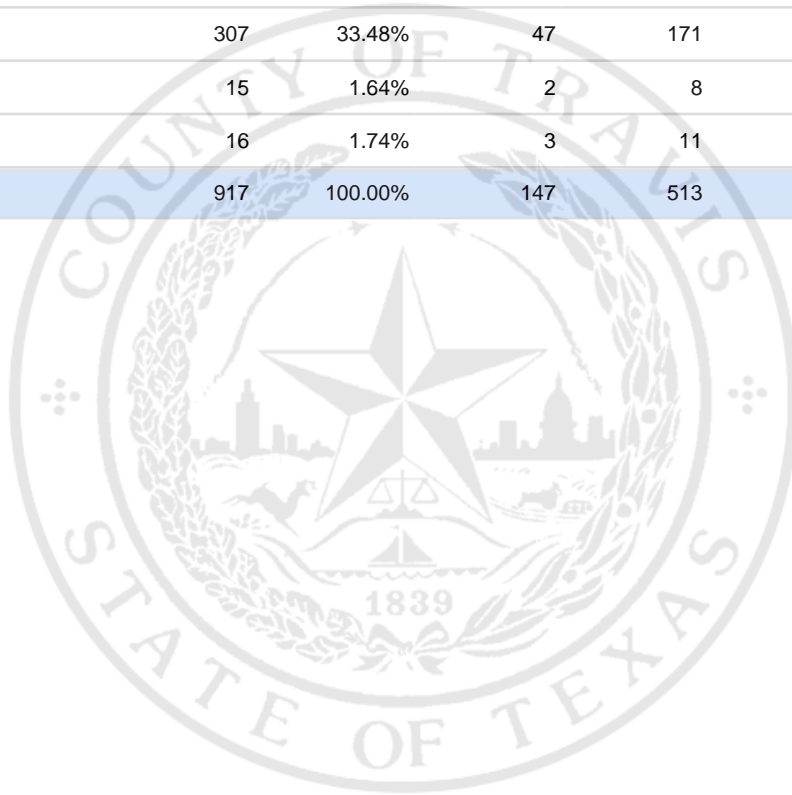

Special Election Precinct Report
Joint Primary Runoff and Special Election
July 14, 2020

UNOFFICIAL RESULTS

Travis County, TX

360

State Senator District 14, Unexpired Term

Vote For 1

	TOTAL	VOTE %	By Mail	Early Voting	Election Day
DEM Sarah Eckhardt	376	41.00%	79	203	94
REP Don Zimmerman	187	20.39%	14	114	59
IND Jeff Ridgeway	16	1.74%	2	6	8
DEM Eddie Rodriguez	307	33.48%	47	171	89
LIB Pat Dixon	15	1.64%	2	8	5
REP Waller Thomas Burns II	16	1.74%	3	11	2
Total Votes Cast	917	100.00%	147	513	257