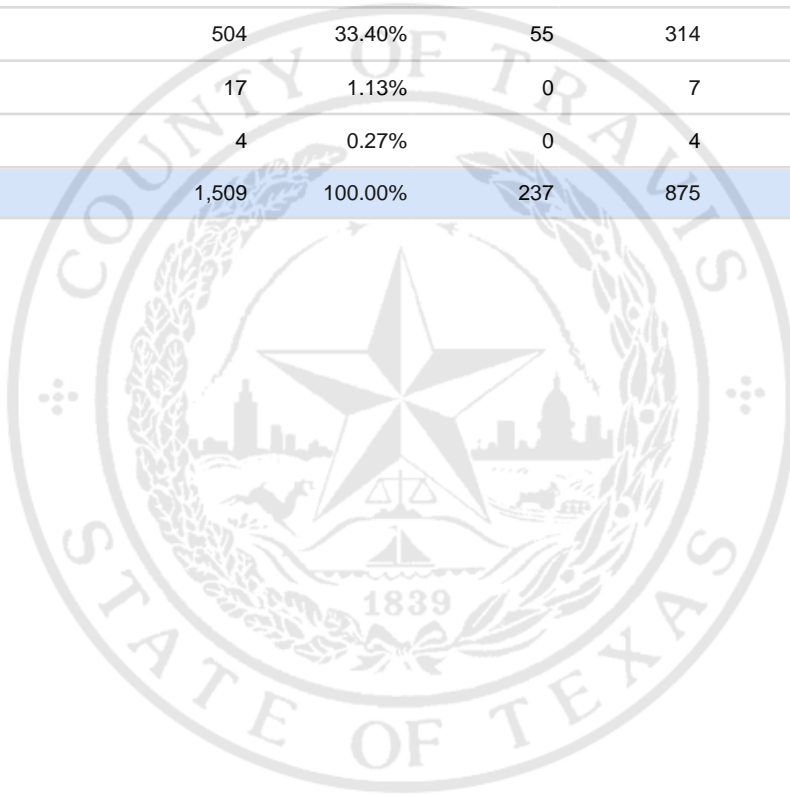

Special Election Precinct Report
Joint Primary Runoff and Special Election
July 14, 2020

UNOFFICIAL RESULTS

Travis County, TX

250

State Senator District 14, Unexpired Term

Vote For 1

	TOTAL	VOTE %	By Mail	Early Voting	Election Day
DEM Sarah Eckhardt	903	59.84%	174	500	229
REP Don Zimmerman	61	4.04%	8	38	15
IND Jeff Ridgeway	20	1.33%	0	12	8
DEM Eddie Rodriguez	504	33.40%	55	314	135
LIB Pat Dixon	17	1.13%	0	7	10
REP Waller Thomas Burns II	4	0.27%	0	4	0
Total Votes Cast	1,509	100.00%	237	875	397