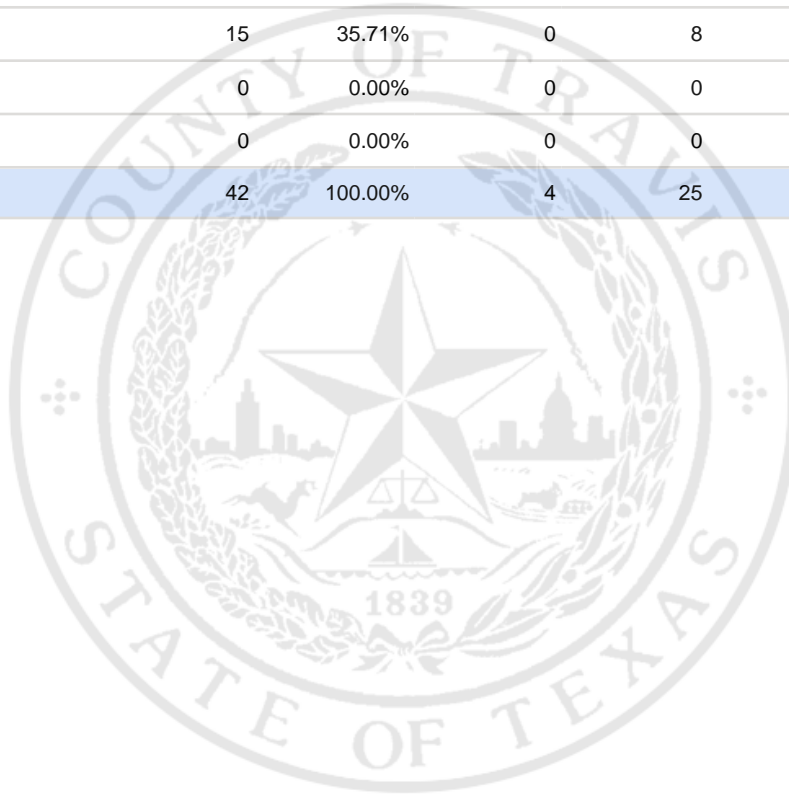

Special Election Precinct Report
Joint Primary Runoff and Special Election
July 14, 2020

UNOFFICIAL RESULTS

Travis County, TX

120

State Senator District 14, Unexpired Term

Vote For 1

	TOTAL	VOTE %	By Mail	Early Voting	Election Day
DEM Sarah Eckhardt	24	57.14%	2	16	6
REP Don Zimmerman	2	4.76%	2	0	0
IND Jeff Ridgeway	1	2.38%	0	1	0
DEM Eddie Rodriguez	15	35.71%	0	8	7
LIB Pat Dixon	0	0.00%	0	0	0
REP Waller Thomas Burns II	0	0.00%	0	0	0
Total Votes Cast	42	100.00%	4	25	13