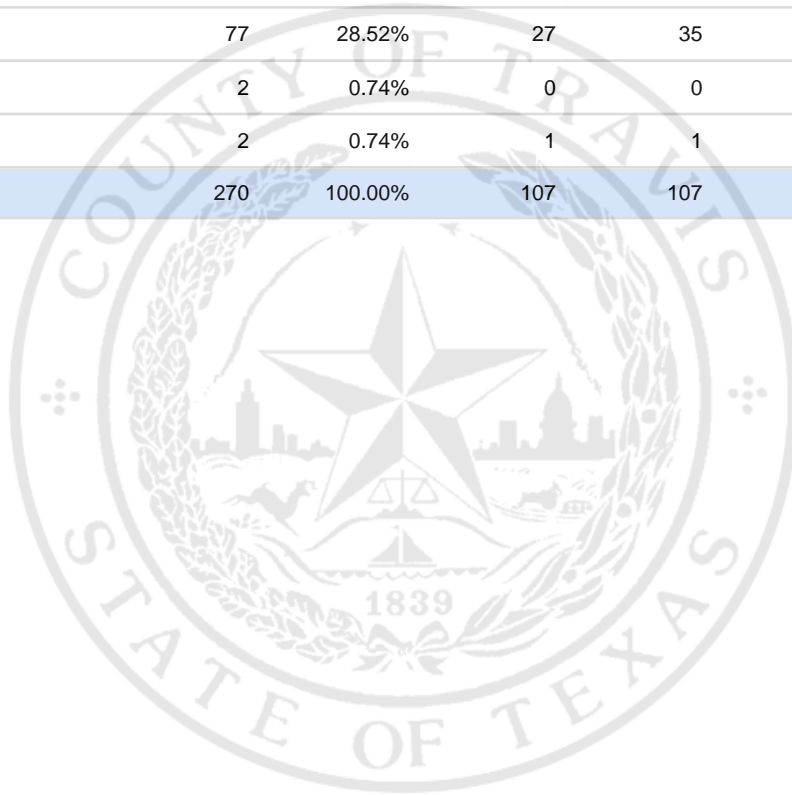

Special Election Precinct Report
Joint Primary Runoff and Special Election
July 14, 2020

UNOFFICIAL RESULTS

Travis County, TX

104

State Senator District 14, Unexpired Term

Vote For 1

	TOTAL	VOTE %	By Mail	Early Voting	Election Day
DEM Sarah Eckhardt	158	58.52%	62	62	34
REP Don Zimmerman	30	11.11%	17	8	5
IND Jeff Ridgeway	1	0.37%	0	1	0
DEM Eddie Rodriguez	77	28.52%	27	35	15
LIB Pat Dixon	2	0.74%	0	0	2
REP Waller Thomas Burns II	2	0.74%	1	1	0
Total Votes Cast	270	100.00%	107	107	56