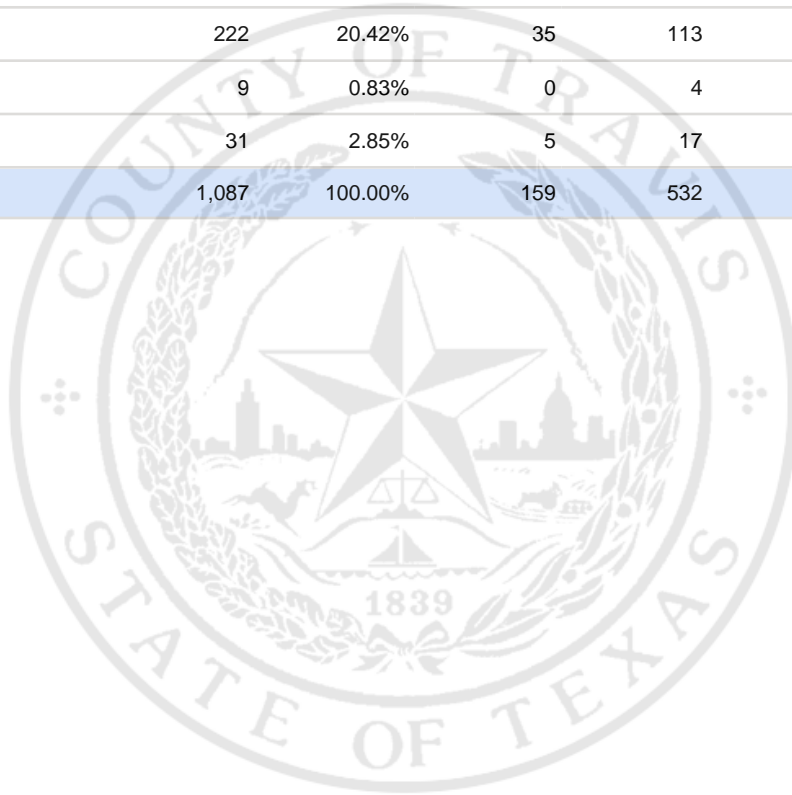

Special Election Precinct Report
Joint Primary Runoff and Special Election
July 14, 2020

UNOFFICIAL RESULTS

Travis County, TX

374

State Senator District 14, Unexpired Term

Vote For 1

	TOTAL	VOTE %	By Mail	Early Voting	Election Day
DEM Sarah Eckhardt	400	36.80%	68	205	127
REP Don Zimmerman	417	38.36%	50	190	177
IND Jeff Ridgeway	8	0.74%	1	3	4
DEM Eddie Rodriguez	222	20.42%	35	113	74
LIB Pat Dixon	9	0.83%	0	4	5
REP Waller Thomas Burns II	31	2.85%	5	17	9
Total Votes Cast	1,087	100.00%	159	532	396