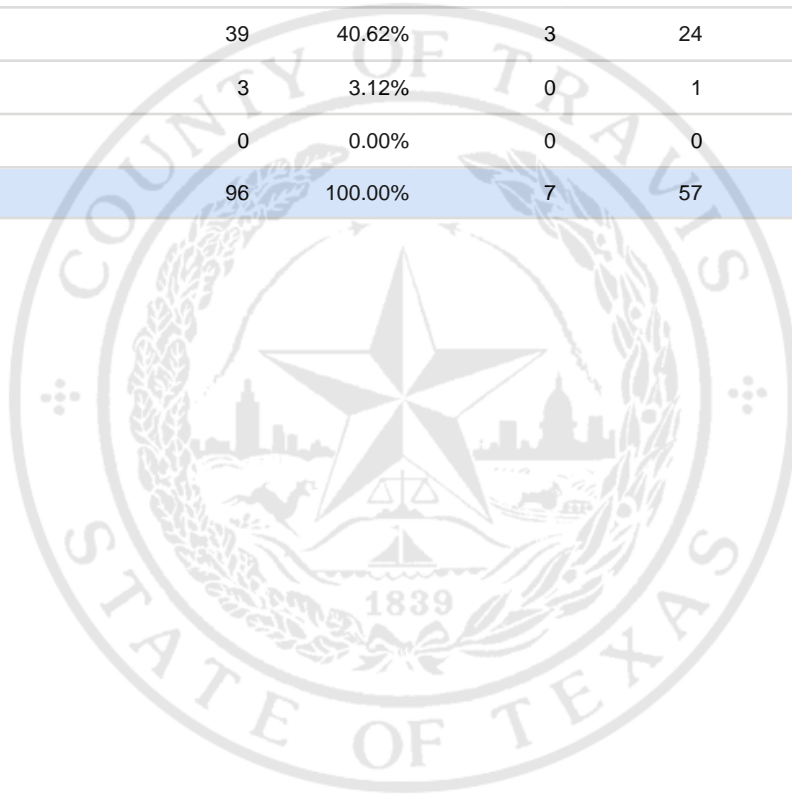

Special Election Precinct Report
Joint Primary Runoff and Special Election
July 14, 2020

UNOFFICIAL RESULTS

Travis County, TX

141

State Senator District 14, Unexpired Term

Vote For 1

	TOTAL	VOTE %	By Mail	Early Voting	Election Day
DEM Sarah Eckhardt	46	47.92%	4	28	14
REP Don Zimmerman	4	4.17%	0	1	3
IND Jeff Ridgeway	4	4.17%	0	3	1
DEM Eddie Rodriguez	39	40.62%	3	24	12
LIB Pat Dixon	3	3.12%	0	1	2
REP Waller Thomas Burns II	0	0.00%	0	0	0
Total Votes Cast	96	100.00%	7	57	32