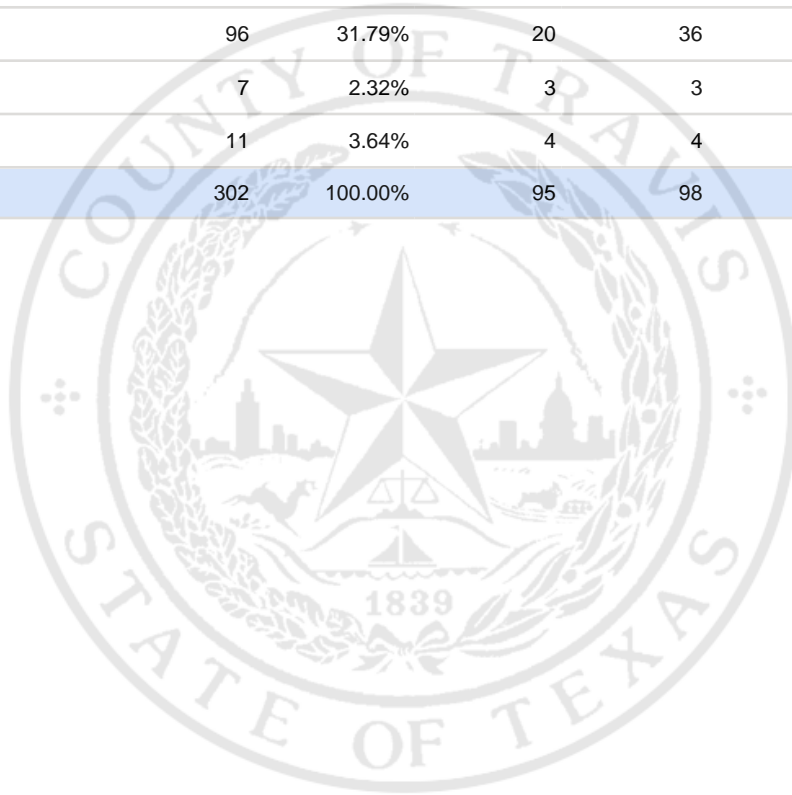

Special Election Precinct Report
Joint Primary Runoff and Special Election
July 14, 2020

UNOFFICIAL RESULTS

Travis County, TX

216

State Senator District 14, Unexpired Term

Vote For 1

	TOTAL	VOTE %	By Mail	Early Voting	Election Day
DEM Sarah Eckhardt	146	48.34%	47	45	54
REP Don Zimmerman	36	11.92%	19	9	8
IND Jeff Ridgeway	6	1.99%	2	1	3
DEM Eddie Rodriguez	96	31.79%	20	36	40
LIB Pat Dixon	7	2.32%	3	3	1
REP Waller Thomas Burns II	11	3.64%	4	4	3
Total Votes Cast	302	100.00%	95	98	109