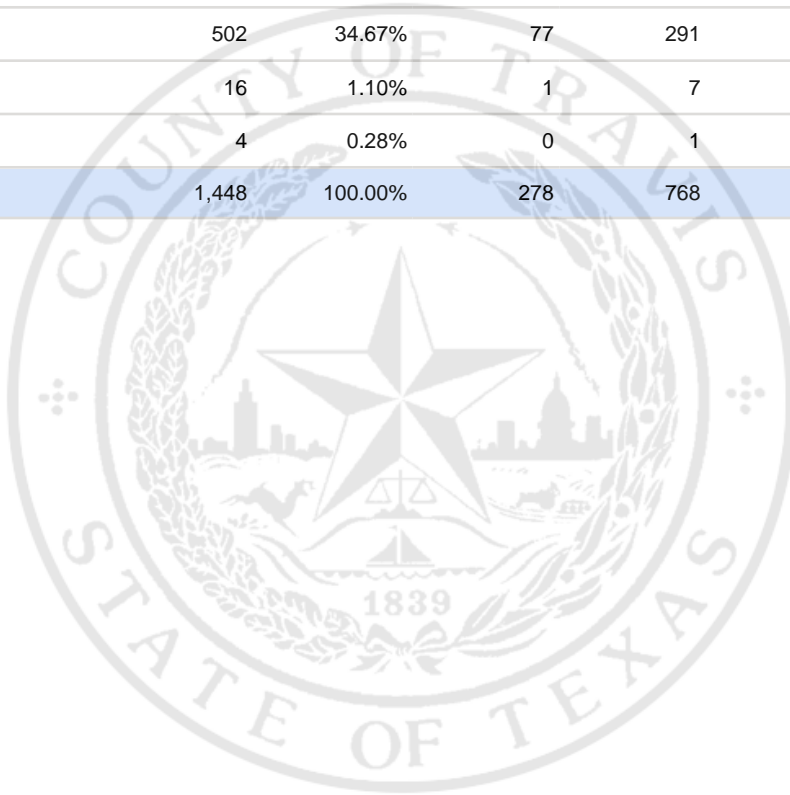

Special Election Precinct Report
Joint Primary Runoff and Special Election
July 14, 2020

UNOFFICIAL RESULTS

Travis County, TX

342

State Senator District 14, Unexpired Term

Vote For 1

	TOTAL	VOTE %	By Mail	Early Voting	Election Day
DEM Sarah Eckhardt	849	58.63%	179	445	225
REP Don Zimmerman	67	4.63%	18	21	28
IND Jeff Ridgeway	10	0.69%	3	3	4
DEM Eddie Rodriguez	502	34.67%	77	291	134
LIB Pat Dixon	16	1.10%	1	7	8
REP Waller Thomas Burns II	4	0.28%	0	1	3
Total Votes Cast	1,448	100.00%	278	768	402