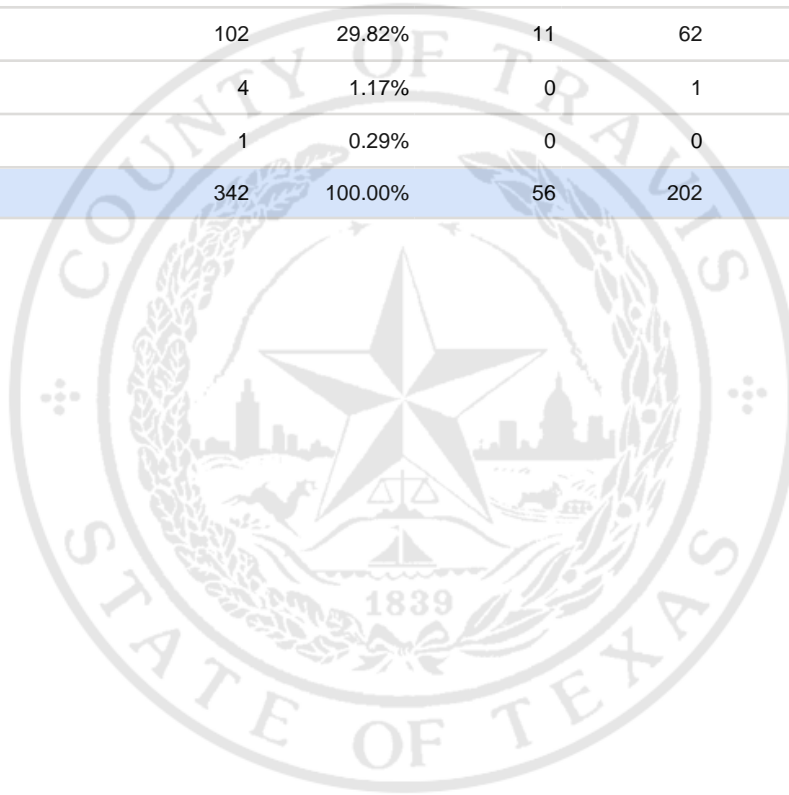

Special Election Precinct Report
Joint Primary Runoff and Special Election
July 14, 2020

UNOFFICIAL RESULTS

Travis County, TX

240

State Senator District 14, Unexpired Term

Vote For 1

	TOTAL	VOTE %	By Mail	Early Voting	Election Day
DEM Sarah Eckhardt	204	59.65%	41	119	44
REP Don Zimmerman	23	6.73%	2	16	5
IND Jeff Ridgeway	8	2.34%	2	4	2
DEM Eddie Rodriguez	102	29.82%	11	62	29
LIB Pat Dixon	4	1.17%	0	1	3
REP Waller Thomas Burns II	1	0.29%	0	0	1
Total Votes Cast	342	100.00%	56	202	84