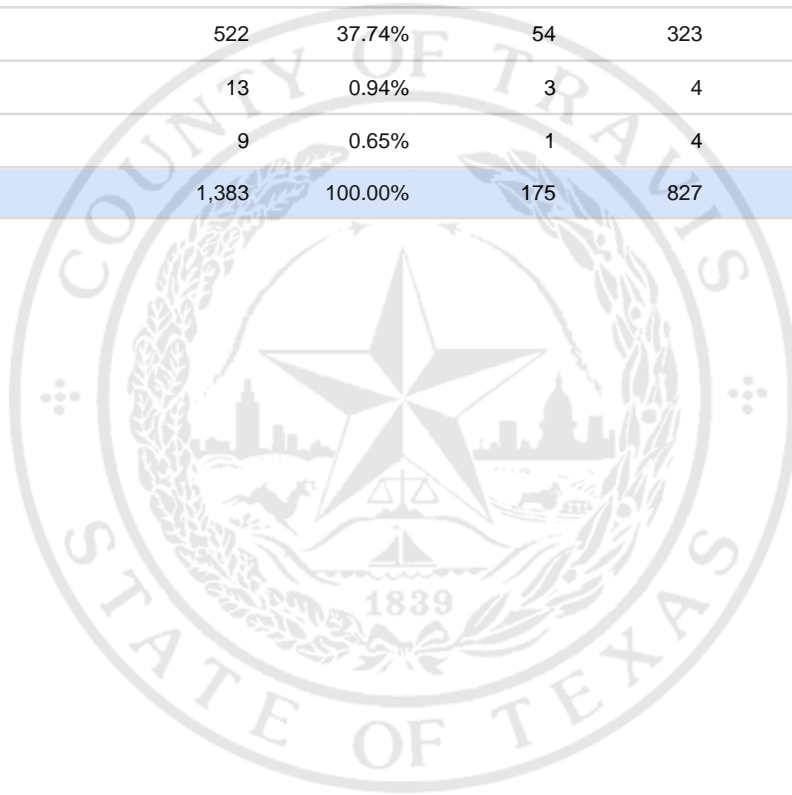

Special Election Precinct Report
Joint Primary Runoff and Special Election
July 14, 2020

UNOFFICIAL RESULTS

Travis County, TX

156

State Senator District 14, Unexpired Term

Vote For 1

	TOTAL	VOTE %	By Mail	Early Voting	Election Day
DEM Sarah Eckhardt	791	57.19%	112	468	211
REP Don Zimmerman	32	2.31%	4	19	9
IND Jeff Ridgeway	16	1.16%	1	9	6
DEM Eddie Rodriguez	522	37.74%	54	323	145
LIB Pat Dixon	13	0.94%	3	4	6
REP Waller Thomas Burns II	9	0.65%	1	4	4
Total Votes Cast	1,383	100.00%	175	827	381