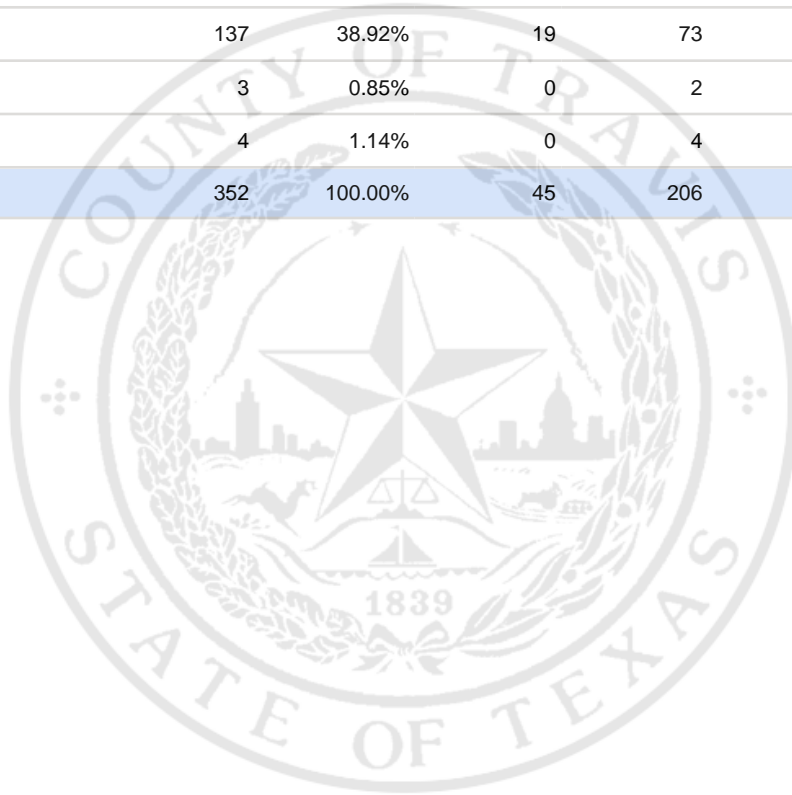

Special Election Precinct Report
Joint Primary Runoff and Special Election
July 14, 2020

UNOFFICIAL RESULTS

Travis County, TX

351

State Senator District 14, Unexpired Term

Vote For 1

	TOTAL	VOTE %	By Mail	Early Voting	Election Day
DEM Sarah Eckhardt	173	49.15%	23	111	39
REP Don Zimmerman	32	9.09%	2	15	15
IND Jeff Ridgeway	3	0.85%	1	1	1
DEM Eddie Rodriguez	137	38.92%	19	73	45
LIB Pat Dixon	3	0.85%	0	2	1
REP Waller Thomas Burns II	4	1.14%	0	4	0
Total Votes Cast	352	100.00%	45	206	101