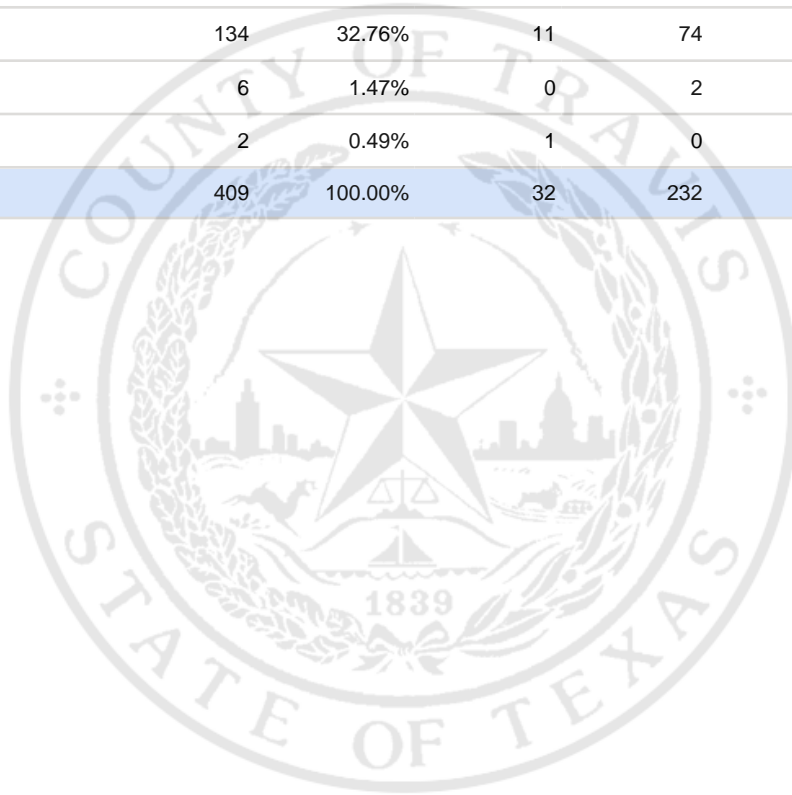

Special Election Precinct Report
Joint Primary Runoff and Special Election
July 14, 2020

UNOFFICIAL RESULTS

Travis County, TX

356

State Senator District 14, Unexpired Term

Vote For 1

	TOTAL	VOTE %	By Mail	Early Voting	Election Day
DEM Sarah Eckhardt	226	55.26%	19	129	78
REP Don Zimmerman	29	7.09%	0	21	8
IND Jeff Ridgeway	12	2.93%	1	6	5
DEM Eddie Rodriguez	134	32.76%	11	74	49
LIB Pat Dixon	6	1.47%	0	2	4
REP Waller Thomas Burns II	2	0.49%	1	0	1
Total Votes Cast	409	100.00%	32	232	145