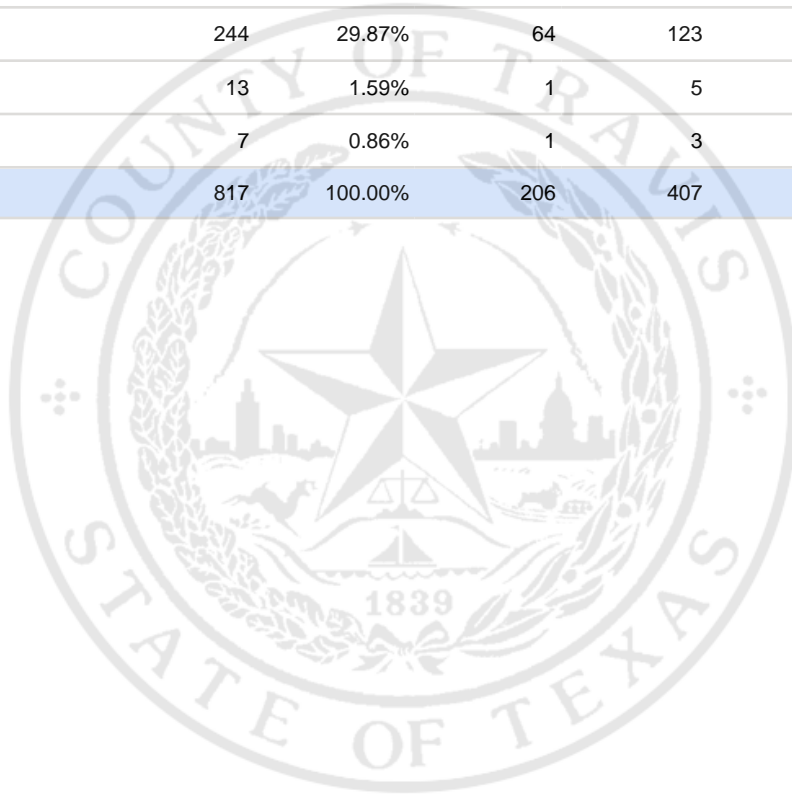

Special Election Precinct Report
Joint Primary Runoff and Special Election
July 14, 2020

UNOFFICIAL RESULTS

Travis County, TX

249

State Senator District 14, Unexpired Term

Vote For 1

	TOTAL	VOTE %	By Mail	Early Voting	Election Day
DEM Sarah Eckhardt	470	57.53%	118	239	113
REP Don Zimmerman	79	9.67%	22	35	22
IND Jeff Ridgeway	4	0.49%	0	2	2
DEM Eddie Rodriguez	244	29.87%	64	123	57
LIB Pat Dixon	13	1.59%	1	5	7
REP Waller Thomas Burns II	7	0.86%	1	3	3
Total Votes Cast	817	100.00%	206	407	204