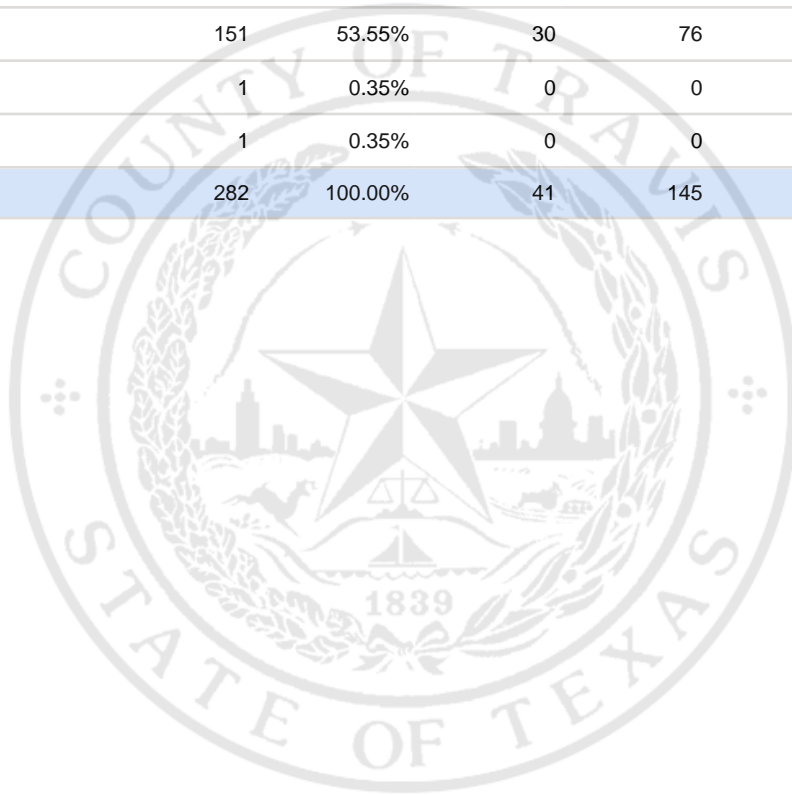

Special Election Precinct Report
Joint Primary Runoff and Special Election
July 14, 2020

UNOFFICIAL RESULTS

Travis County, TX

208

State Senator District 14, Unexpired Term

Vote For 1

	TOTAL	VOTE %	By Mail	Early Voting	Election Day
DEM Sarah Eckhardt	118	41.84%	11	61	46
REP Don Zimmerman	5	1.77%	0	2	3
IND Jeff Ridgeway	6	2.13%	0	6	0
DEM Eddie Rodriguez	151	53.55%	30	76	45
LIB Pat Dixon	1	0.35%	0	0	1
REP Waller Thomas Burns II	1	0.35%	0	0	1
Total Votes Cast	282	100.00%	41	145	96