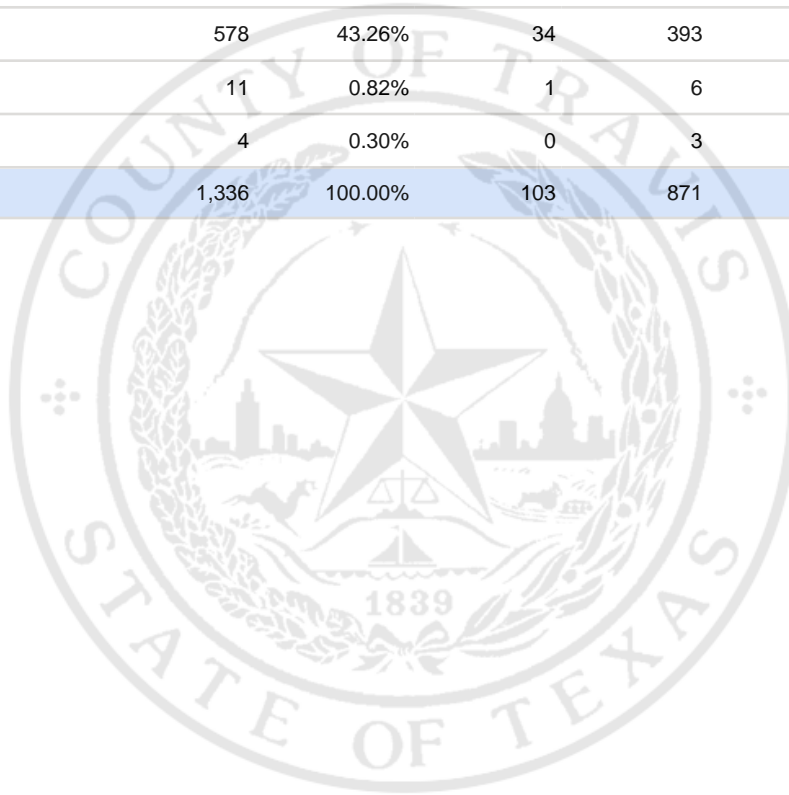

Special Election Precinct Report
Joint Primary Runoff and Special Election
July 14, 2020

UNOFFICIAL RESULTS

Travis County, TX

124

State Senator District 14, Unexpired Term

Vote For 1

	TOTAL	VOTE %	By Mail	Early Voting	Election Day
DEM Sarah Eckhardt	714	53.44%	66	456	192
REP Don Zimmerman	18	1.35%	1	7	10
IND Jeff Ridgeway	11	0.82%	1	6	4
DEM Eddie Rodriguez	578	43.26%	34	393	151
LIB Pat Dixon	11	0.82%	1	6	4
REP Waller Thomas Burns II	4	0.30%	0	3	1
Total Votes Cast	1,336	100.00%	103	871	362