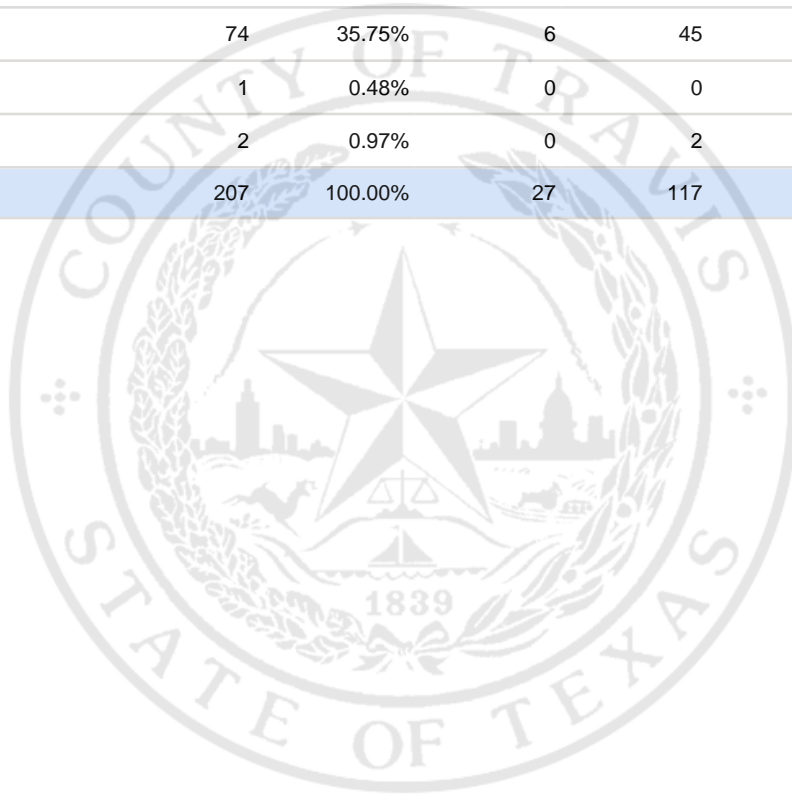

Special Election Precinct Report
Joint Primary Runoff and Special Election
July 14, 2020

UNOFFICIAL RESULTS

Travis County, TX

102

State Senator District 14, Unexpired Term

Vote For 1

	TOTAL	VOTE %	By Mail	Early Voting	Election Day
DEM Sarah Eckhardt	107	51.69%	20	58	29
REP Don Zimmerman	22	10.63%	1	11	10
IND Jeff Ridgeway	1	0.48%	0	1	0
DEM Eddie Rodriguez	74	35.75%	6	45	23
LIB Pat Dixon	1	0.48%	0	0	1
REP Waller Thomas Burns II	2	0.97%	0	2	0
Total Votes Cast	207	100.00%	27	117	63