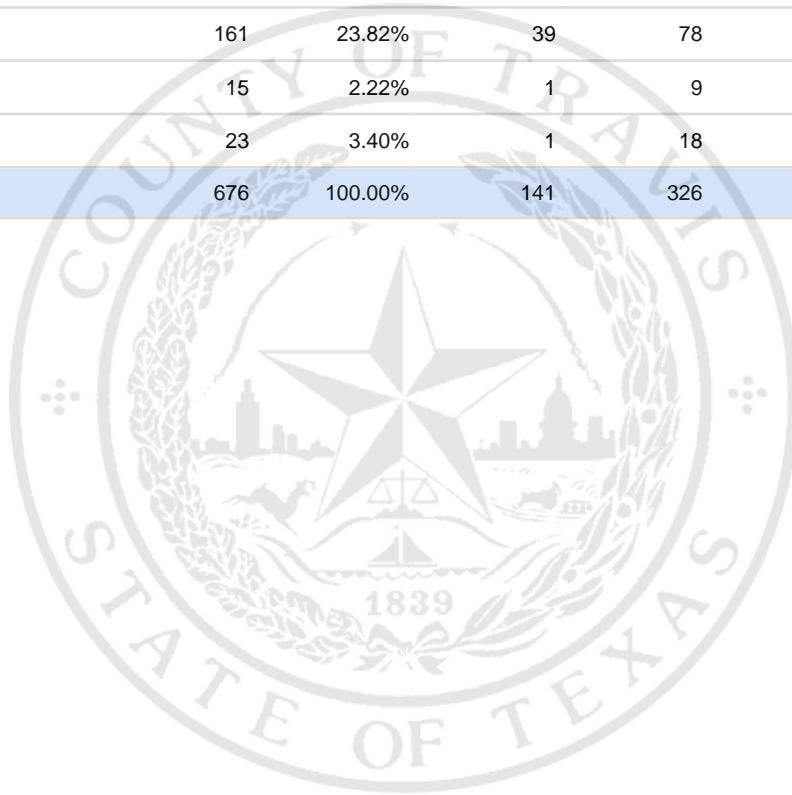

Special Election Precinct Report
Joint Primary Runoff and Special Election
July 14, 2020

UNOFFICIAL RESULTS

Travis County, TX

330

State Senator District 14, Unexpired Term

Vote For 1

	TOTAL	VOTE %	By Mail	Early Voting	Election Day
DEM Sarah Eckhardt	286	42.31%	76	124	86
REP Don Zimmerman	179	26.48%	23	92	64
IND Jeff Ridgeway	12	1.78%	1	5	6
DEM Eddie Rodriguez	161	23.82%	39	78	44
LIB Pat Dixon	15	2.22%	1	9	5
REP Waller Thomas Burns II	23	3.40%	1	18	4
Total Votes Cast	676	100.00%	141	326	209