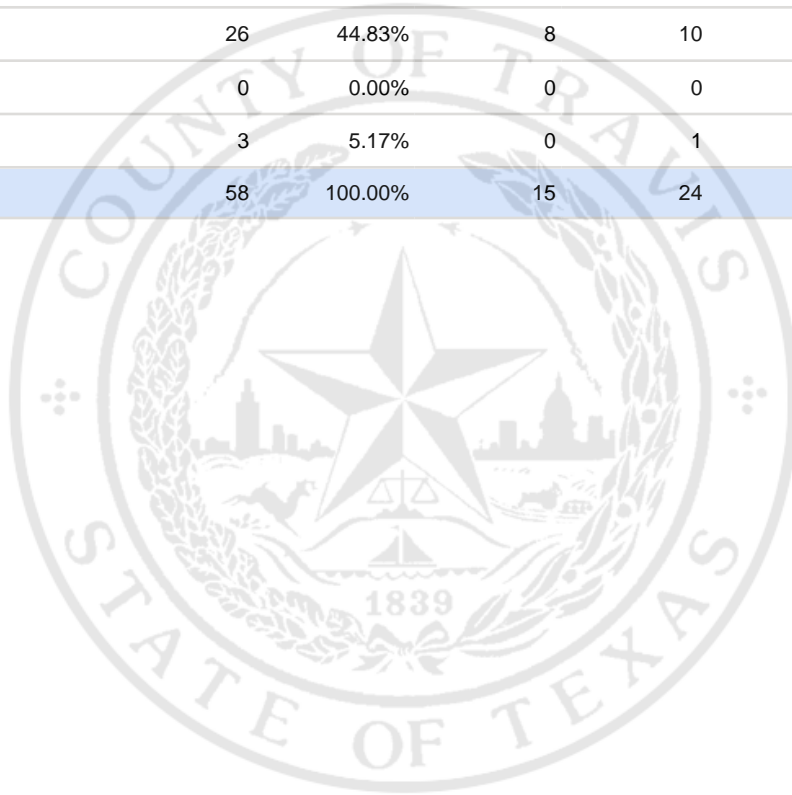

Special Election Precinct Report
Joint Primary Runoff and Special Election
July 14, 2020

UNOFFICIAL RESULTS

Travis County, TX

114

State Senator District 14, Unexpired Term

Vote For 1

	TOTAL	VOTE %	By Mail	Early Voting	Election Day
DEM Sarah Eckhardt	22	37.93%	7	11	4
REP Don Zimmerman	7	12.07%	0	2	5
IND Jeff Ridgeway	0	0.00%	0	0	0
DEM Eddie Rodriguez	26	44.83%	8	10	8
LIB Pat Dixon	0	0.00%	0	0	0
REP Waller Thomas Burns II	3	5.17%	0	1	2
Total Votes Cast	58	100.00%	15	24	19