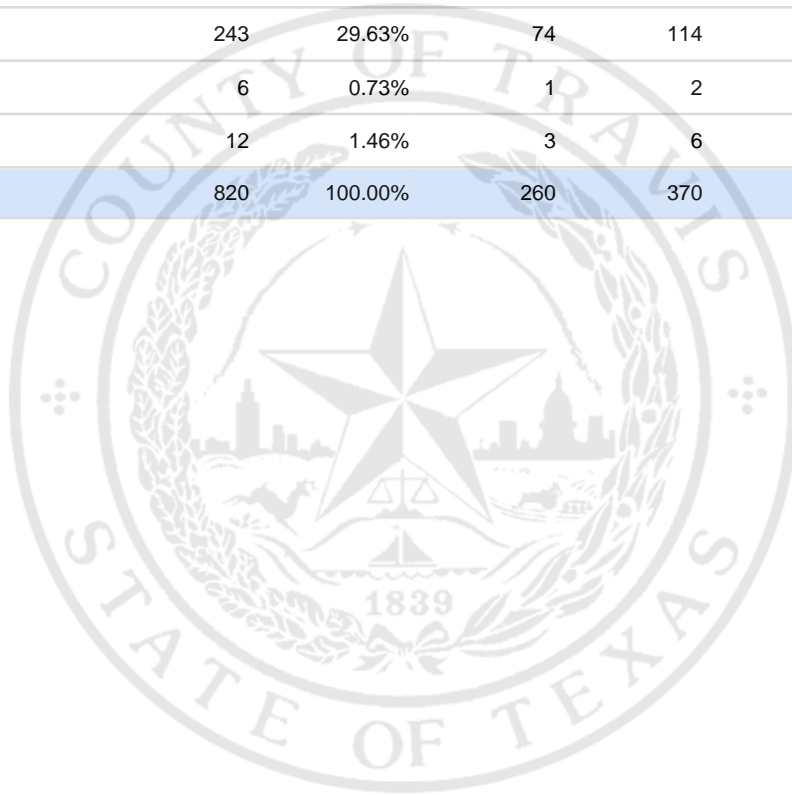

Special Election Precinct Report
Joint Primary Runoff and Special Election
July 14, 2020

UNOFFICIAL RESULTS

Travis County, TX

364

State Senator District 14, Unexpired Term

Vote For 1

	TOTAL	VOTE %	By Mail	Early Voting	Election Day
DEM Sarah Eckhardt	457	55.73%	167	200	90
REP Don Zimmerman	94	11.46%	14	45	35
IND Jeff Ridgeway	8	0.98%	1	3	4
DEM Eddie Rodriguez	243	29.63%	74	114	55
LIB Pat Dixon	6	0.73%	1	2	3
REP Waller Thomas Burns II	12	1.46%	3	6	3
Total Votes Cast	820	100.00%	260	370	190