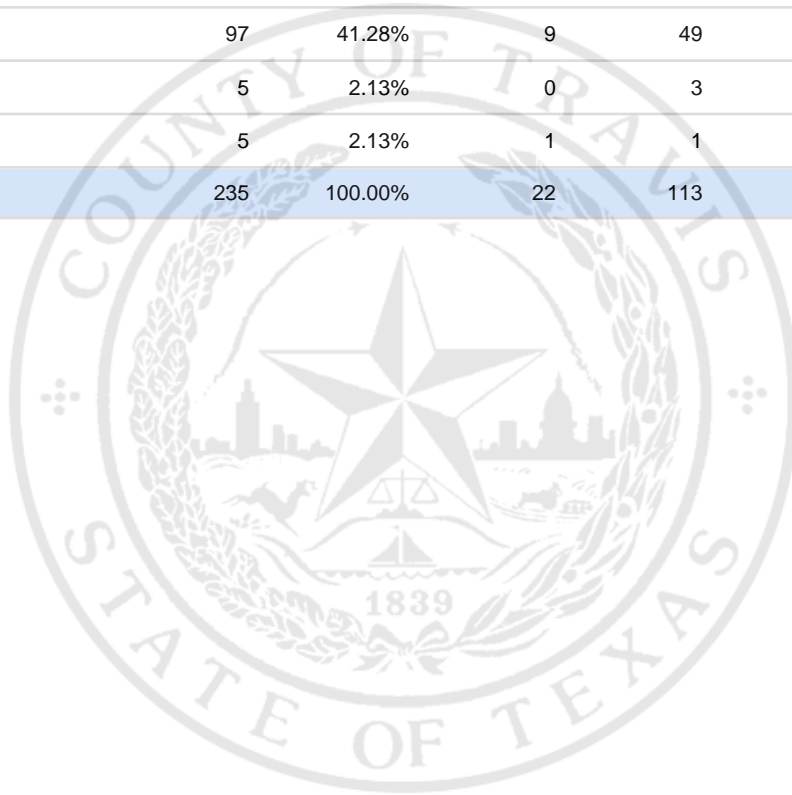

Special Election Precinct Report
Joint Primary Runoff and Special Election
July 14, 2020

UNOFFICIAL RESULTS

Travis County, TX

112

State Senator District 14, Unexpired Term

Vote For 1

	TOTAL	VOTE %	By Mail	Early Voting	Election Day
DEM Sarah Eckhardt	110	46.81%	8	53	49
REP Don Zimmerman	16	6.81%	3	7	6
IND Jeff Ridgeway	2	0.85%	1	0	1
DEM Eddie Rodriguez	97	41.28%	9	49	39
LIB Pat Dixon	5	2.13%	0	3	2
REP Waller Thomas Burns II	5	2.13%	1	1	3
Total Votes Cast	235	100.00%	22	113	100