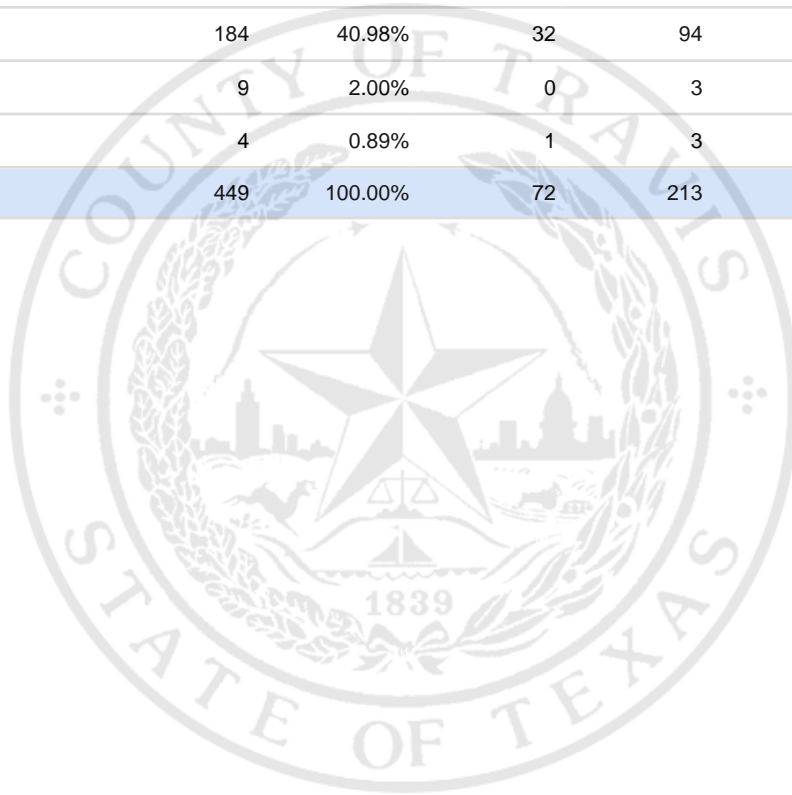

Special Election Precinct Report
Joint Primary Runoff and Special Election
July 14, 2020

UNOFFICIAL RESULTS

Travis County, TX

205

State Senator District 14, Unexpired Term

Vote For 1

	TOTAL	VOTE %	By Mail	Early Voting	Election Day
DEM Sarah Eckhardt	208	46.33%	31	98	79
REP Don Zimmerman	37	8.24%	8	13	16
IND Jeff Ridgeway	7	1.56%	0	2	5
DEM Eddie Rodriguez	184	40.98%	32	94	58
LIB Pat Dixon	9	2.00%	0	3	6
REP Waller Thomas Burns II	4	0.89%	1	3	0
Total Votes Cast	449	100.00%	72	213	164