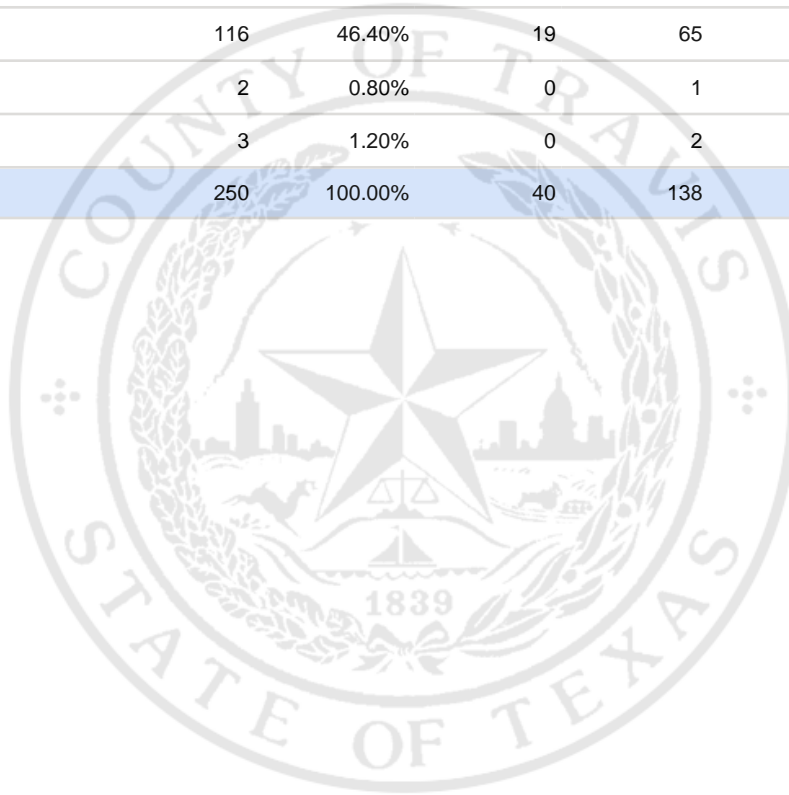

Special Election Precinct Report
Joint Primary Runoff and Special Election
July 14, 2020

UNOFFICIAL RESULTS

Travis County, TX

121

State Senator District 14, Unexpired Term

Vote For 1

	TOTAL	VOTE %	By Mail	Early Voting	Election Day
DEM Sarah Eckhardt	117	46.80%	20	63	34
REP Don Zimmerman	11	4.40%	1	7	3
IND Jeff Ridgeway	1	0.40%	0	0	1
DEM Eddie Rodriguez	116	46.40%	19	65	32
LIB Pat Dixon	2	0.80%	0	1	1
REP Waller Thomas Burns II	3	1.20%	0	2	1
Total Votes Cast	250	100.00%	40	138	72