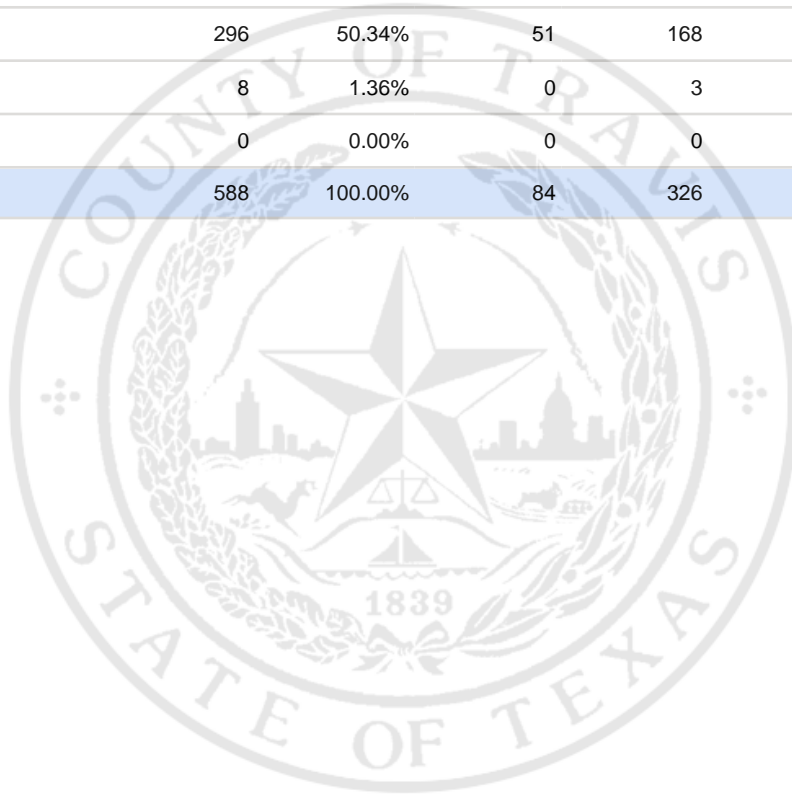

Special Election Precinct Report
Joint Primary Runoff and Special Election
July 14, 2020

UNOFFICIAL RESULTS

Travis County, TX

433

State Senator District 14, Unexpired Term

Vote For 1

	TOTAL	VOTE %	By Mail	Early Voting	Election Day
DEM Sarah Eckhardt	275	46.77%	32	152	91
REP Don Zimmerman	9	1.53%	1	3	5
IND Jeff Ridgeway	0	0.00%	0	0	0
DEM Eddie Rodriguez	296	50.34%	51	168	77
LIB Pat Dixon	8	1.36%	0	3	5
REP Waller Thomas Burns II	0	0.00%	0	0	0
Total Votes Cast	588	100.00%	84	326	178