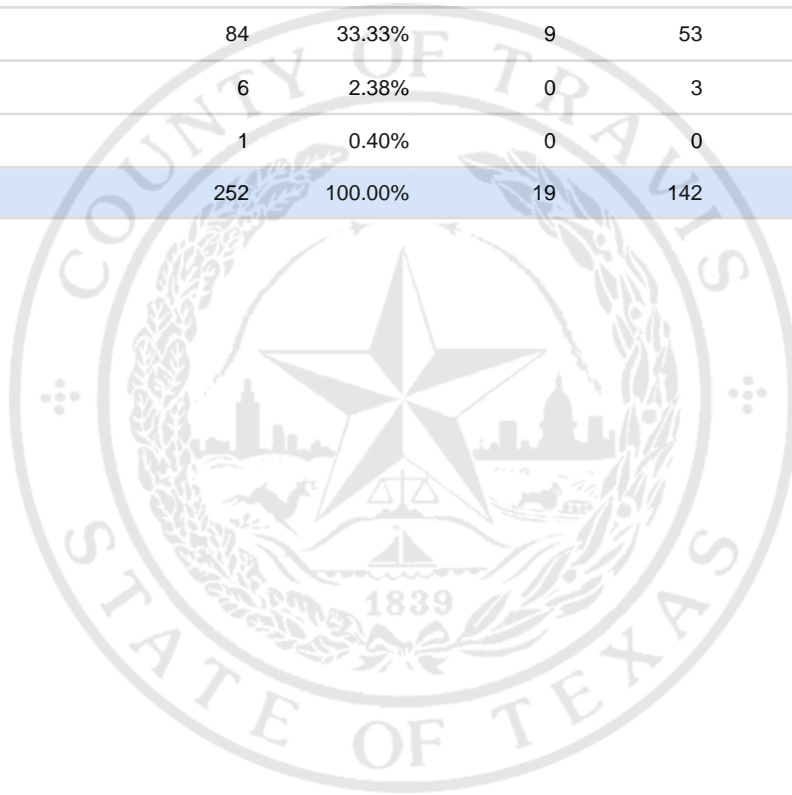

Special Election Precinct Report
Joint Primary Runoff and Special Election
July 14, 2020

UNOFFICIAL RESULTS

Travis County, TX

343

State Senator District 14, Unexpired Term

Vote For 1

	TOTAL	VOTE %	By Mail	Early Voting	Election Day
DEM Sarah Eckhardt	120	47.62%	8	72	40
REP Don Zimmerman	34	13.49%	2	11	21
IND Jeff Ridgeway	7	2.78%	0	3	4
DEM Eddie Rodriguez	84	33.33%	9	53	22
LIB Pat Dixon	6	2.38%	0	3	3
REP Waller Thomas Burns II	1	0.40%	0	0	1
Total Votes Cast	252	100.00%	19	142	91