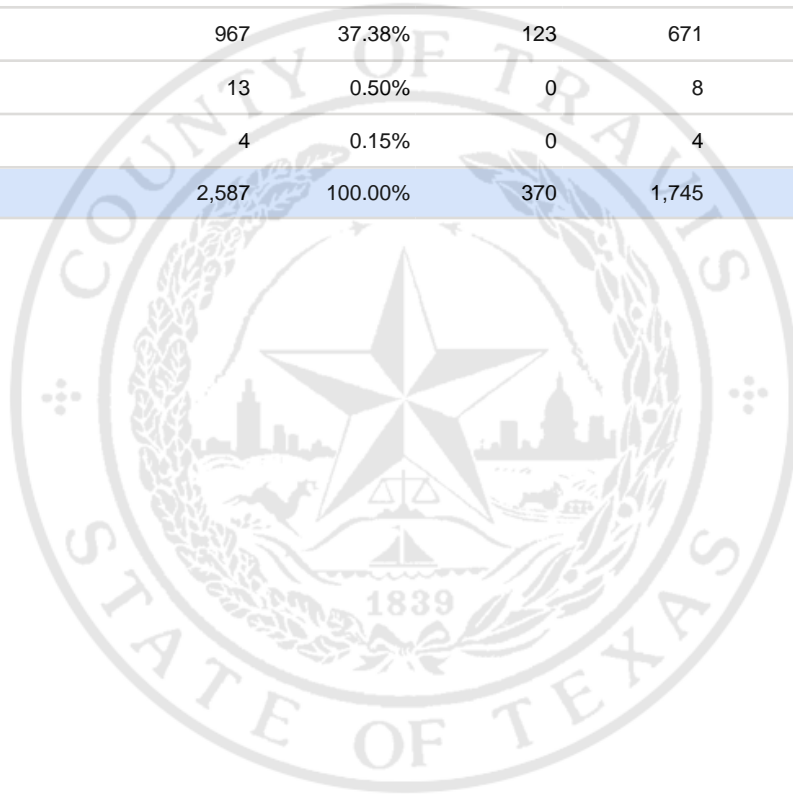

Special Election Precinct Report
Joint Primary Runoff and Special Election
July 14, 2020

UNOFFICIAL RESULTS

Travis County, TX

135

State Senator District 14, Unexpired Term

Vote For 1

	TOTAL	VOTE %	By Mail	Early Voting	Election Day
DEM Sarah Eckhardt	1,508	58.29%	234	1,019	255
REP Don Zimmerman	74	2.86%	10	33	31
IND Jeff Ridgeway	21	0.81%	3	10	8
DEM Eddie Rodriguez	967	37.38%	123	671	173
LIB Pat Dixon	13	0.50%	0	8	5
REP Waller Thomas Burns II	4	0.15%	0	4	0
Total Votes Cast	2,587	100.00%	370	1,745	472