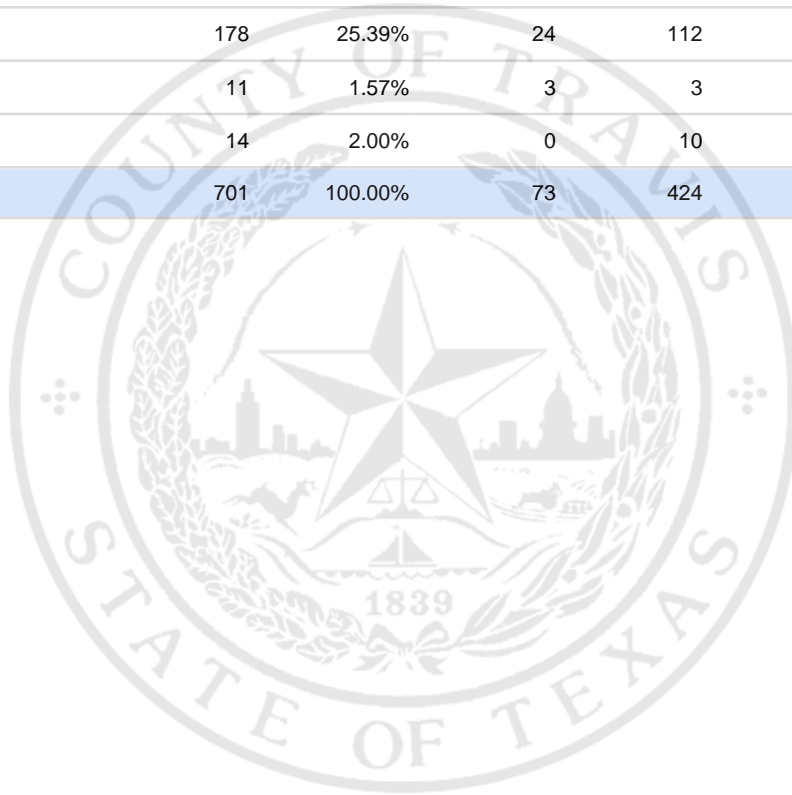

Special Election Precinct Report
Joint Primary Runoff and Special Election
July 14, 2020

UNOFFICIAL RESULTS

Travis County, TX

244

State Senator District 14, Unexpired Term

Vote For 1

	TOTAL	VOTE %	By Mail	Early Voting	Election Day
DEM Sarah Eckhardt	259	36.95%	29	153	77
REP Don Zimmerman	230	32.81%	16	139	75
IND Jeff Ridgeway	9	1.28%	1	7	1
DEM Eddie Rodriguez	178	25.39%	24	112	42
LIB Pat Dixon	11	1.57%	3	3	5
REP Waller Thomas Burns II	14	2.00%	0	10	4
Total Votes Cast	701	100.00%	73	424	204