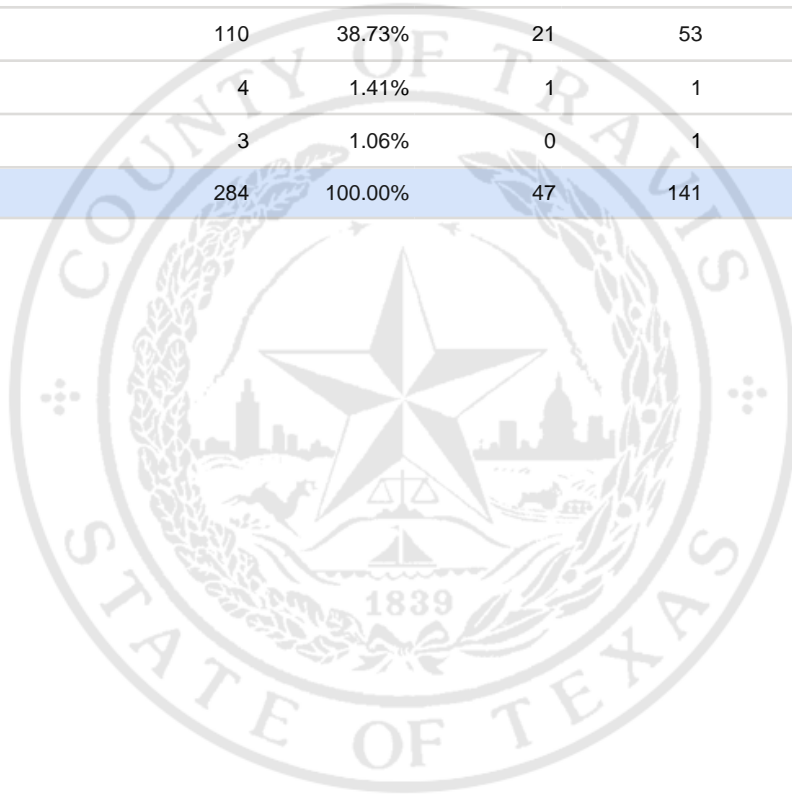

Special Election Precinct Report
Joint Primary Runoff and Special Election
July 14, 2020

UNOFFICIAL RESULTS

Travis County, TX

415

State Senator District 14, Unexpired Term

Vote For 1

	TOTAL	VOTE %	By Mail	Early Voting	Election Day
DEM Sarah Eckhardt	131	46.13%	24	69	38
REP Don Zimmerman	32	11.27%	1	16	15
IND Jeff Ridgeway	4	1.41%	0	1	3
DEM Eddie Rodriguez	110	38.73%	21	53	36
LIB Pat Dixon	4	1.41%	1	1	2
REP Waller Thomas Burns II	3	1.06%	0	1	2
Total Votes Cast	284	100.00%	47	141	96