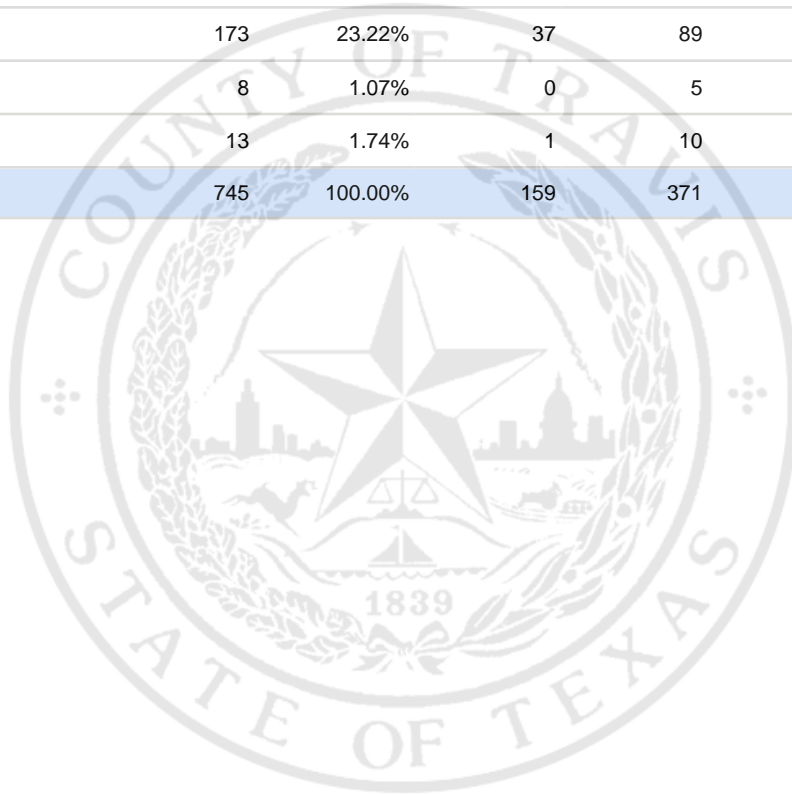

Special Election Precinct Report
Joint Primary Runoff and Special Election
July 14, 2020

UNOFFICIAL RESULTS

Travis County, TX

233

State Senator District 14, Unexpired Term

Vote For 1

	TOTAL	VOTE %	By Mail	Early Voting	Election Day
DEM Sarah Eckhardt	321	43.09%	76	157	88
REP Don Zimmerman	217	29.13%	42	105	70
IND Jeff Ridgeway	13	1.74%	3	5	5
DEM Eddie Rodriguez	173	23.22%	37	89	47
LIB Pat Dixon	8	1.07%	0	5	3
REP Waller Thomas Burns II	13	1.74%	1	10	2
Total Votes Cast	745	100.00%	159	371	215