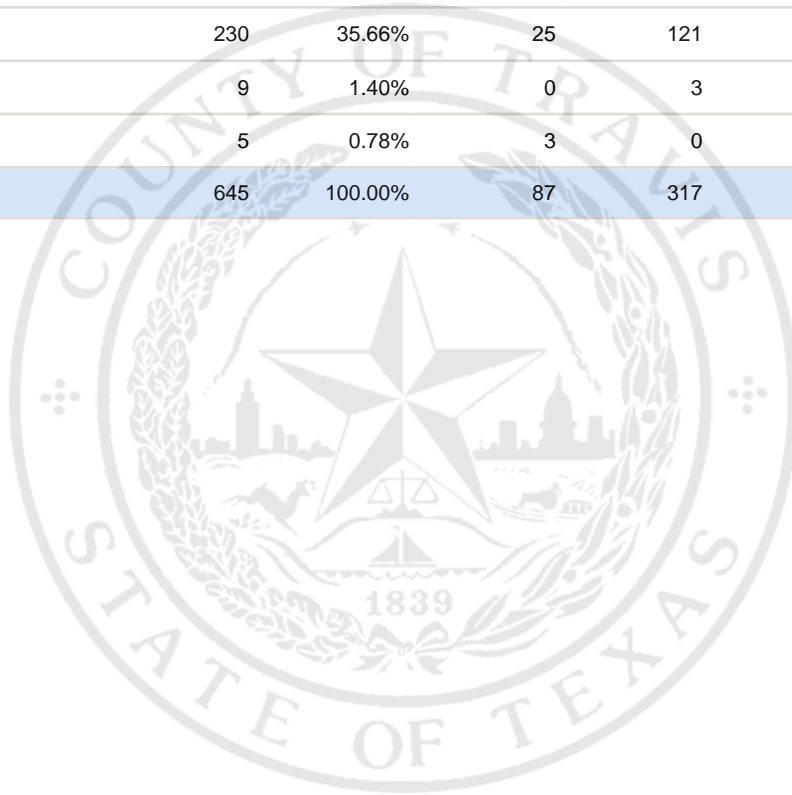

Special Election Precinct Report
Joint Primary Runoff and Special Election
July 14, 2020

UNOFFICIAL RESULTS

Travis County, TX

225

State Senator District 14, Unexpired Term

Vote For 1

	TOTAL	VOTE %	By Mail	Early Voting	Election Day
DEM Sarah Eckhardt	327	50.70%	48	165	114
REP Don Zimmerman	59	9.15%	9	22	28
IND Jeff Ridgeway	15	2.33%	2	6	7
DEM Eddie Rodriguez	230	35.66%	25	121	84
LIB Pat Dixon	9	1.40%	0	3	6
REP Waller Thomas Burns II	5	0.78%	3	0	2
Total Votes Cast	645	100.00%	87	317	241