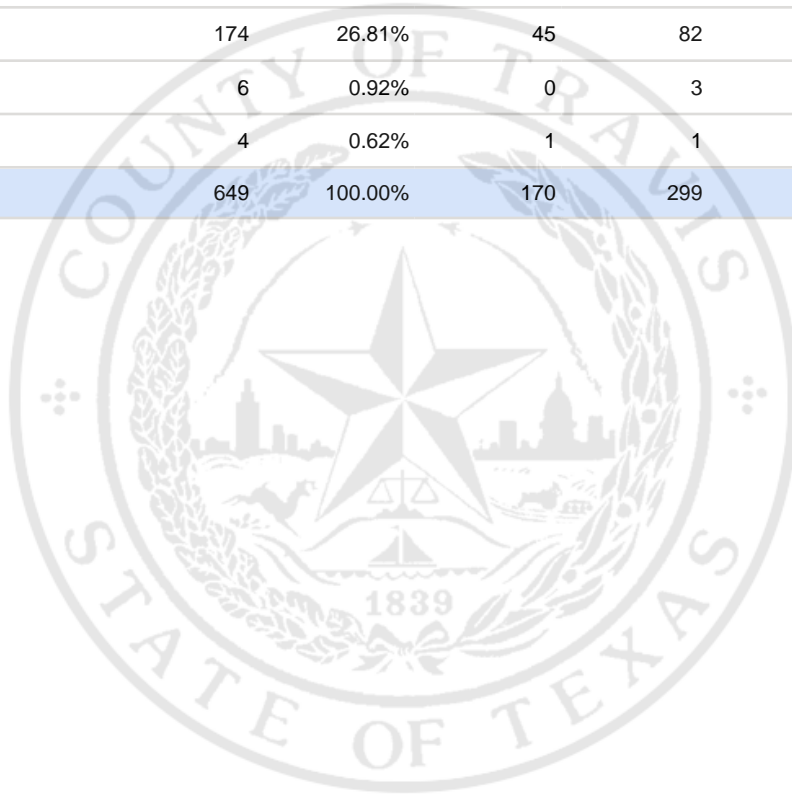

Special Election Precinct Report
Joint Primary Runoff and Special Election
July 14, 2020

UNOFFICIAL RESULTS

Travis County, TX

237

State Senator District 14, Unexpired Term

Vote For 1

	TOTAL	VOTE %	By Mail	Early Voting	Election Day
DEM Sarah Eckhardt	402	61.94%	111	196	95
REP Don Zimmerman	56	8.63%	12	12	32
IND Jeff Ridgeway	7	1.08%	1	5	1
DEM Eddie Rodriguez	174	26.81%	45	82	47
LIB Pat Dixon	6	0.92%	0	3	3
REP Waller Thomas Burns II	4	0.62%	1	1	2
Total Votes Cast	649	100.00%	170	299	180