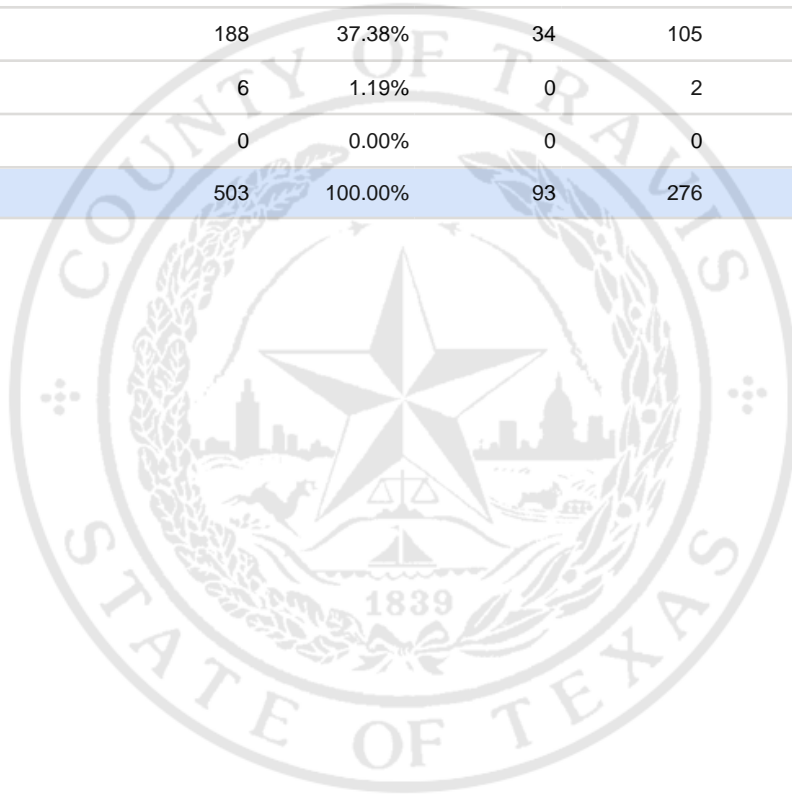

Special Election Precinct Report
Joint Primary Runoff and Special Election
July 14, 2020

UNOFFICIAL RESULTS

Travis County, TX

344

State Senator District 14, Unexpired Term

Vote For 1

	TOTAL	VOTE %	By Mail	Early Voting	Election Day
DEM Sarah Eckhardt	266	52.88%	51	154	61
REP Don Zimmerman	37	7.36%	8	13	16
IND Jeff Ridgeway	6	1.19%	0	2	4
DEM Eddie Rodriguez	188	37.38%	34	105	49
LIB Pat Dixon	6	1.19%	0	2	4
REP Waller Thomas Burns II	0	0.00%	0	0	0
Total Votes Cast	503	100.00%	93	276	134