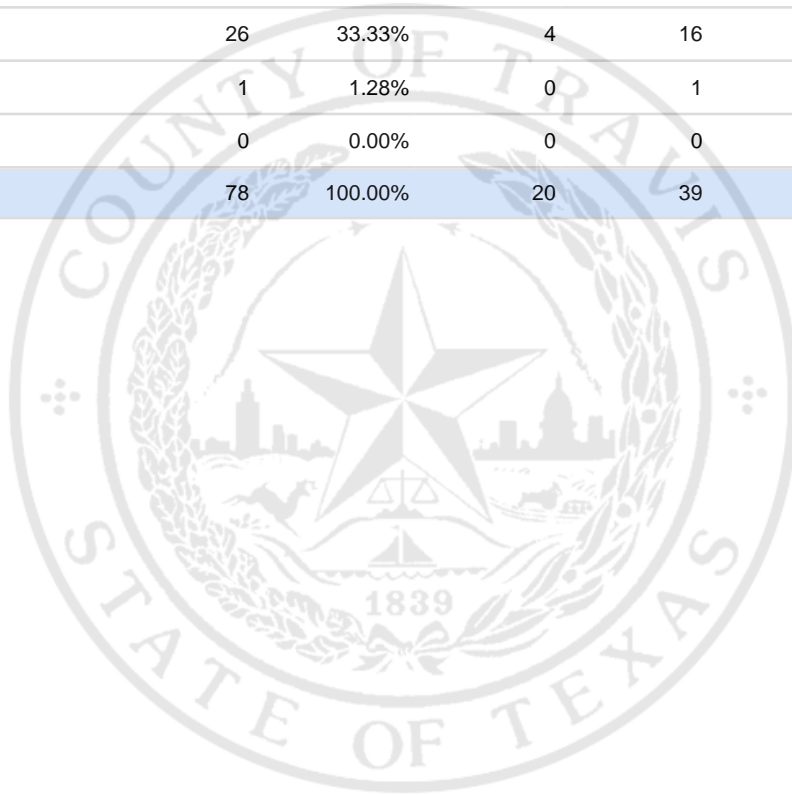

Special Election Precinct Report
Joint Primary Runoff and Special Election
July 14, 2020

UNOFFICIAL RESULTS

Travis County, TX

118

State Senator District 14, Unexpired Term

Vote For 1

	TOTAL	VOTE %	By Mail	Early Voting	Election Day
DEM Sarah Eckhardt	49	62.82%	16	20	13
REP Don Zimmerman	1	1.28%	0	1	0
IND Jeff Ridgeway	1	1.28%	0	1	0
DEM Eddie Rodriguez	26	33.33%	4	16	6
LIB Pat Dixon	1	1.28%	0	1	0
REP Waller Thomas Burns II	0	0.00%	0	0	0
Total Votes Cast	78	100.00%	20	39	19