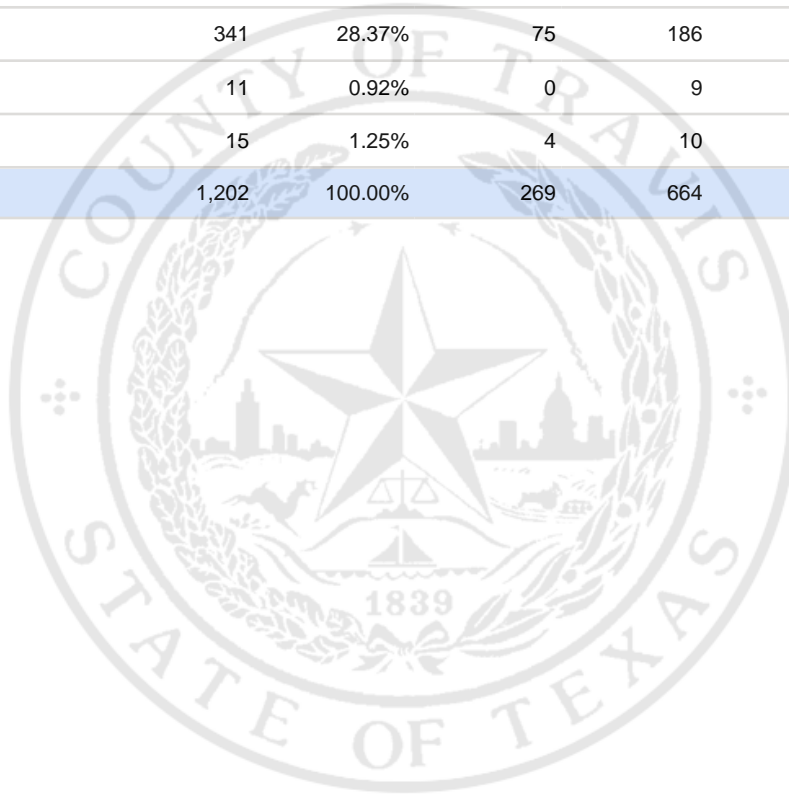

Special Election Precinct Report
Joint Primary Runoff and Special Election
July 14, 2020

UNOFFICIAL RESULTS

Travis County, TX

354

State Senator District 14, Unexpired Term

Vote For 1

	TOTAL	VOTE %	By Mail	Early Voting	Election Day
DEM Sarah Eckhardt	643	53.49%	159	353	131
REP Don Zimmerman	183	15.22%	27	105	51
IND Jeff Ridgeway	9	0.75%	4	1	4
DEM Eddie Rodriguez	341	28.37%	75	186	80
LIB Pat Dixon	11	0.92%	0	9	2
REP Waller Thomas Burns II	15	1.25%	4	10	1
Total Votes Cast	1,202	100.00%	269	664	269