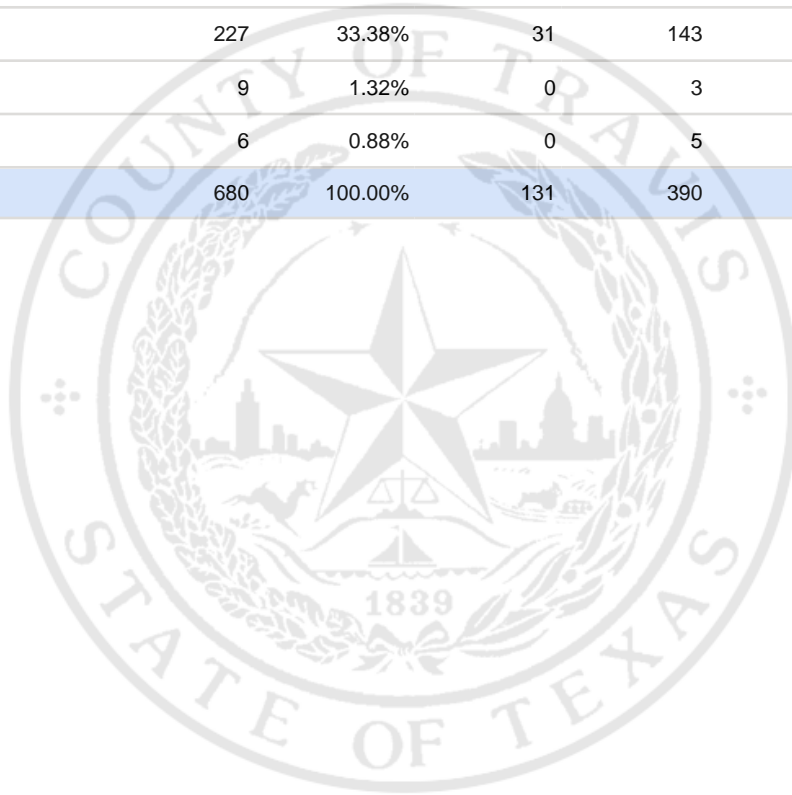

Special Election Precinct Report
Joint Primary Runoff and Special Election
July 14, 2020

UNOFFICIAL RESULTS

Travis County, TX

259

State Senator District 14, Unexpired Term

Vote For 1

	TOTAL	VOTE %	By Mail	Early Voting	Election Day
DEM Sarah Eckhardt	339	49.85%	83	181	75
REP Don Zimmerman	89	13.09%	15	51	23
IND Jeff Ridgeway	10	1.47%	2	7	1
DEM Eddie Rodriguez	227	33.38%	31	143	53
LIB Pat Dixon	9	1.32%	0	3	6
REP Waller Thomas Burns II	6	0.88%	0	5	1
Total Votes Cast	680	100.00%	131	390	159