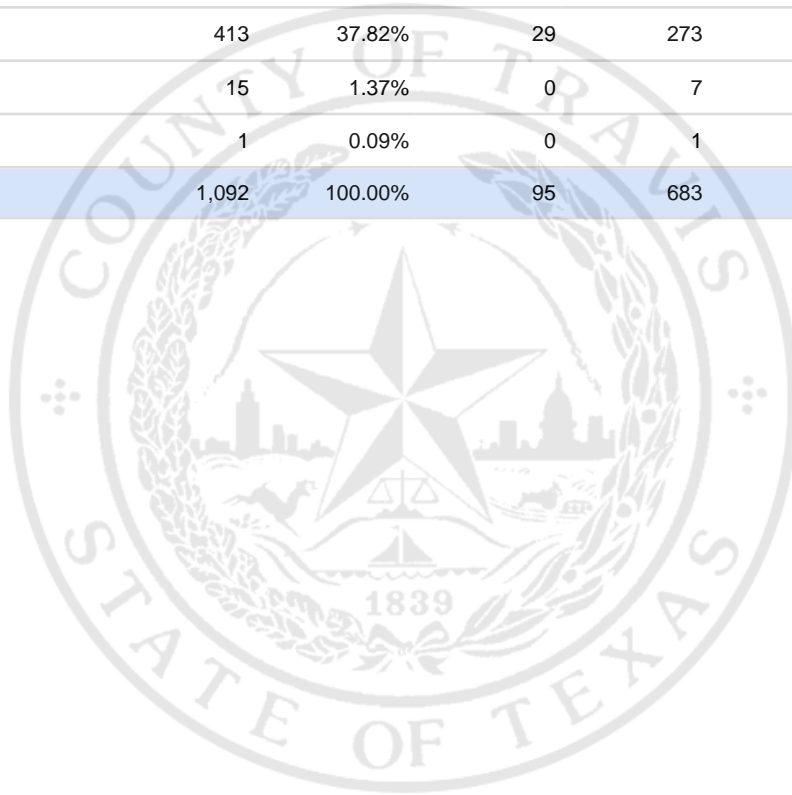

Special Election Precinct Report
Joint Primary Runoff and Special Election
July 14, 2020

UNOFFICIAL RESULTS

Travis County, TX

275

State Senator District 14, Unexpired Term

Vote For 1

	TOTAL	VOTE %	By Mail	Early Voting	Election Day
DEM Sarah Eckhardt	637	58.33%	63	390	184
REP Don Zimmerman	20	1.83%	3	8	9
IND Jeff Ridgeway	6	0.55%	0	4	2
DEM Eddie Rodriguez	413	37.82%	29	273	111
LIB Pat Dixon	15	1.37%	0	7	8
REP Waller Thomas Burns II	1	0.09%	0	1	0
Total Votes Cast	1,092	100.00%	95	683	314