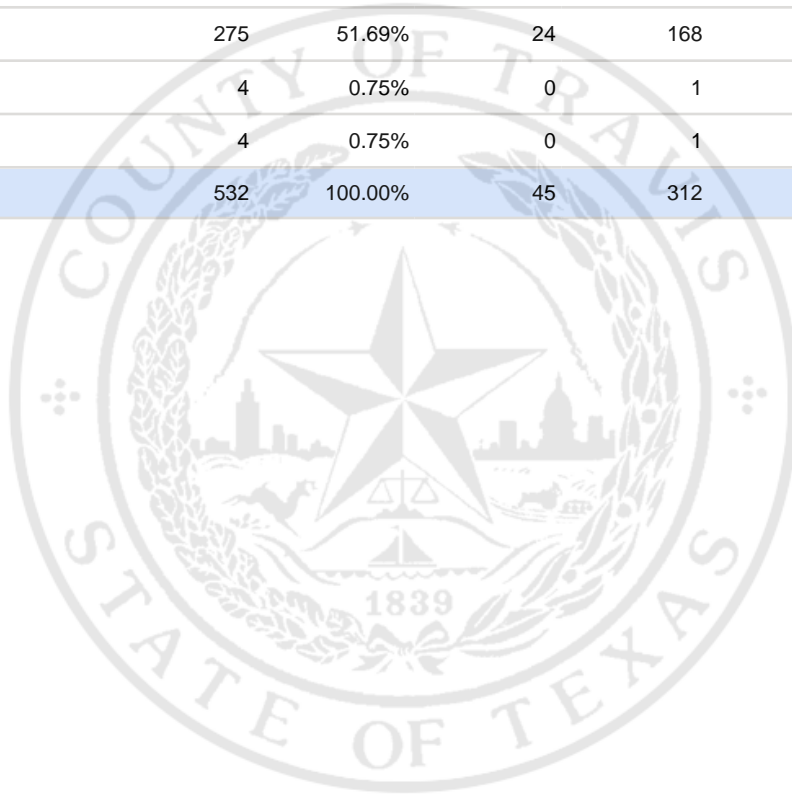

Special Election Precinct Report
Joint Primary Runoff and Special Election
July 14, 2020

UNOFFICIAL RESULTS

Travis County, TX

407

State Senator District 14, Unexpired Term

Vote For 1

	TOTAL	VOTE %	By Mail	Early Voting	Election Day
DEM Sarah Eckhardt	224	42.11%	19	133	72
REP Don Zimmerman	21	3.95%	2	8	11
IND Jeff Ridgeway	4	0.75%	0	1	3
DEM Eddie Rodriguez	275	51.69%	24	168	83
LIB Pat Dixon	4	0.75%	0	1	3
REP Waller Thomas Burns II	4	0.75%	0	1	3
Total Votes Cast	532	100.00%	45	312	175