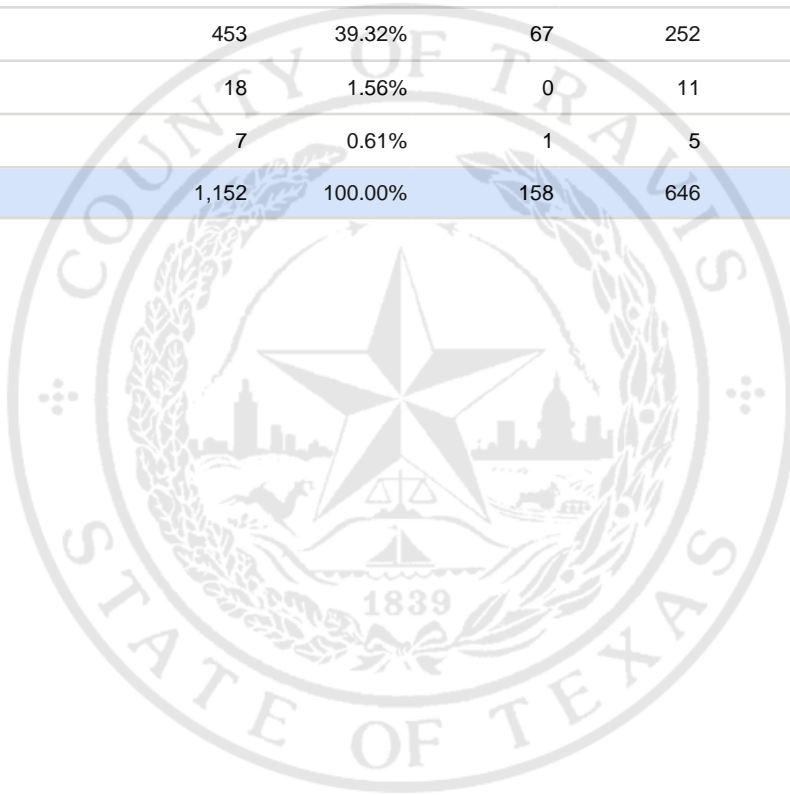

Special Election Precinct Report
Joint Primary Runoff and Special Election
July 14, 2020

UNOFFICIAL RESULTS

Travis County, TX

435

State Senator District 14, Unexpired Term

Vote For 1

	TOTAL	VOTE %	By Mail	Early Voting	Election Day
DEM Sarah Eckhardt	556	48.26%	78	313	165
REP Don Zimmerman	105	9.11%	11	59	35
IND Jeff Ridgeway	13	1.13%	1	6	6
DEM Eddie Rodriguez	453	39.32%	67	252	134
LIB Pat Dixon	18	1.56%	0	11	7
REP Waller Thomas Burns II	7	0.61%	1	5	1
Total Votes Cast	1,152	100.00%	158	646	348