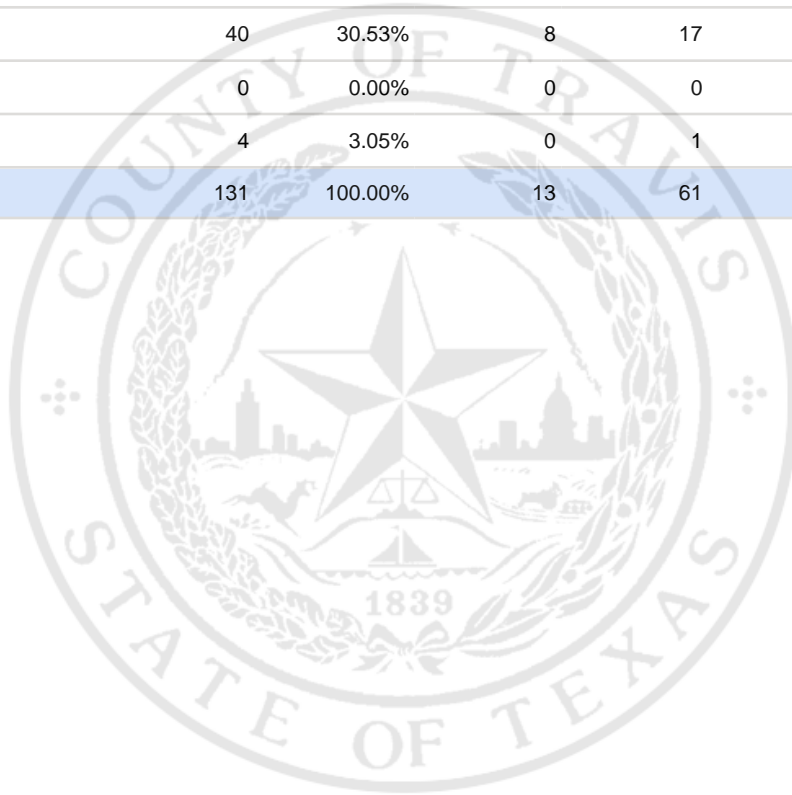

Special Election Precinct Report
Joint Primary Runoff and Special Election
July 14, 2020

UNOFFICIAL RESULTS

Travis County, TX

318

State Senator District 14, Unexpired Term

Vote For 1

	TOTAL	VOTE %	By Mail	Early Voting	Election Day
DEM Sarah Eckhardt	58	44.27%	4	31	23
REP Don Zimmerman	28	21.37%	1	12	15
IND Jeff Ridgeway	1	0.76%	0	0	1
DEM Eddie Rodriguez	40	30.53%	8	17	15
LIB Pat Dixon	0	0.00%	0	0	0
REP Waller Thomas Burns II	4	3.05%	0	1	3
Total Votes Cast	131	100.00%	13	61	57