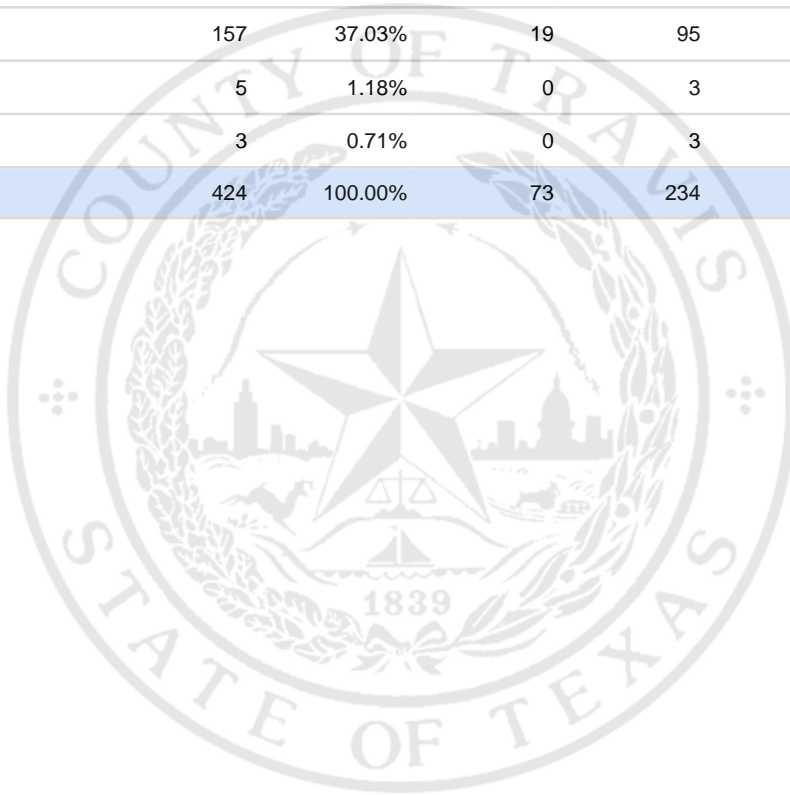

Special Election Precinct Report
Joint Primary Runoff and Special Election
July 14, 2020

UNOFFICIAL RESULTS

Travis County, TX

109

State Senator District 14, Unexpired Term

Vote For 1

	TOTAL	VOTE %	By Mail	Early Voting	Election Day
DEM Sarah Eckhardt	188	44.34%	38	101	49
REP Don Zimmerman	65	15.33%	15	29	21
IND Jeff Ridgeway	6	1.42%	1	3	2
DEM Eddie Rodriguez	157	37.03%	19	95	43
LIB Pat Dixon	5	1.18%	0	3	2
REP Waller Thomas Burns II	3	0.71%	0	3	0
Total Votes Cast	424	100.00%	73	234	117