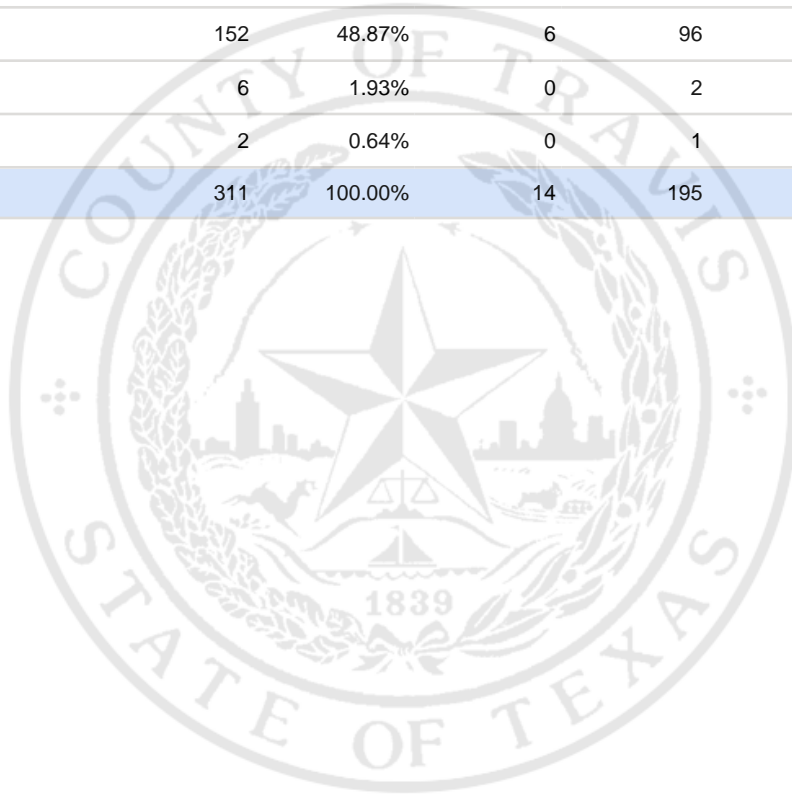

Special Election Precinct Report
Joint Primary Runoff and Special Election
July 14, 2020

UNOFFICIAL RESULTS

Travis County, TX

442

State Senator District 14, Unexpired Term

Vote For 1

	TOTAL	VOTE %	By Mail	Early Voting	Election Day
DEM Sarah Eckhardt	143	45.98%	7	90	46
REP Don Zimmerman	7	2.25%	1	5	1
IND Jeff Ridgeway	1	0.32%	0	1	0
DEM Eddie Rodriguez	152	48.87%	6	96	50
LIB Pat Dixon	6	1.93%	0	2	4
REP Waller Thomas Burns II	2	0.64%	0	1	1
Total Votes Cast	311	100.00%	14	195	102