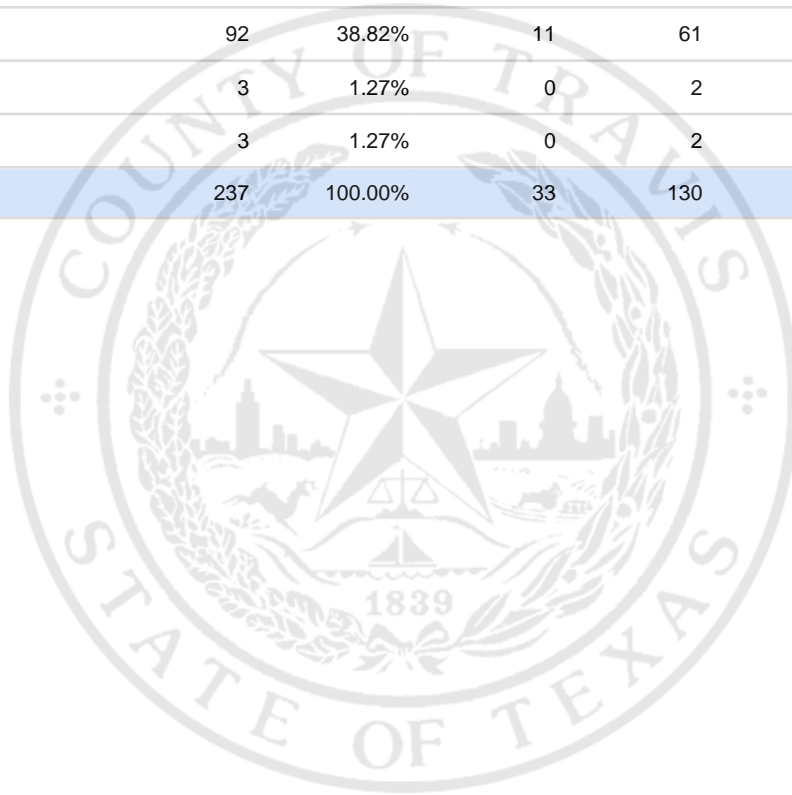

Special Election Precinct Report
Joint Primary Runoff and Special Election
July 14, 2020

UNOFFICIAL RESULTS

Travis County, TX

260

State Senator District 14, Unexpired Term

Vote For 1

	TOTAL	VOTE %	By Mail	Early Voting	Election Day
DEM Sarah Eckhardt	125	52.74%	20	60	45
REP Don Zimmerman	12	5.06%	2	5	5
IND Jeff Ridgeway	2	0.84%	0	0	2
DEM Eddie Rodriguez	92	38.82%	11	61	20
LIB Pat Dixon	3	1.27%	0	2	1
REP Waller Thomas Burns II	3	1.27%	0	2	1
Total Votes Cast	237	100.00%	33	130	74