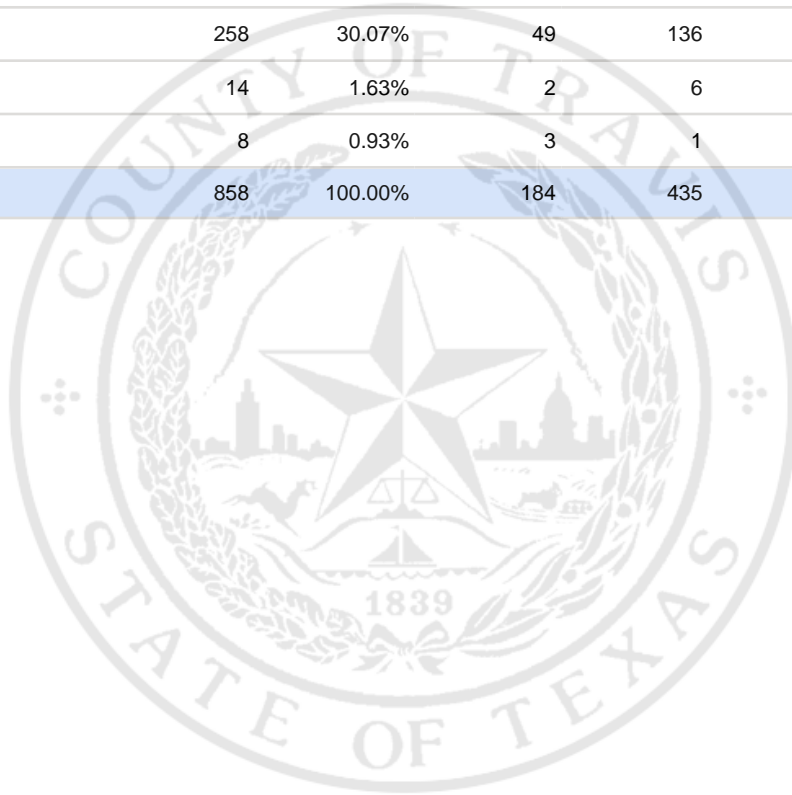

Special Election Precinct Report
Joint Primary Runoff and Special Election
July 14, 2020

UNOFFICIAL RESULTS

Travis County, TX

328

State Senator District 14, Unexpired Term

Vote For 1

	TOTAL	VOTE %	By Mail	Early Voting	Election Day
DEM Sarah Eckhardt	437	50.93%	94	239	104
REP Don Zimmerman	125	14.57%	33	47	45
IND Jeff Ridgeway	16	1.86%	3	6	7
DEM Eddie Rodriguez	258	30.07%	49	136	73
LIB Pat Dixon	14	1.63%	2	6	6
REP Waller Thomas Burns II	8	0.93%	3	1	4
Total Votes Cast	858	100.00%	184	435	239