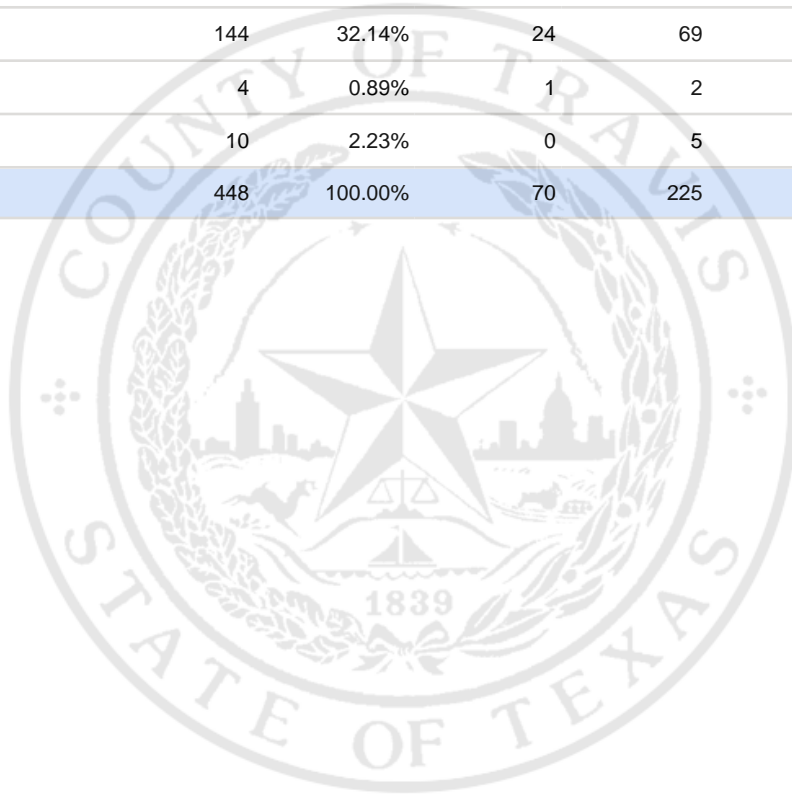

Special Election Precinct Report
Joint Primary Runoff and Special Election
July 14, 2020

UNOFFICIAL RESULTS

Travis County, TX

215

State Senator District 14, Unexpired Term

Vote For 1

	TOTAL	VOTE %	By Mail	Early Voting	Election Day
DEM Sarah Eckhardt	232	51.79%	32	131	69
REP Don Zimmerman	47	10.49%	10	13	24
IND Jeff Ridgeway	11	2.46%	3	5	3
DEM Eddie Rodriguez	144	32.14%	24	69	51
LIB Pat Dixon	4	0.89%	1	2	1
REP Waller Thomas Burns II	10	2.23%	0	5	5
Total Votes Cast	448	100.00%	70	225	153