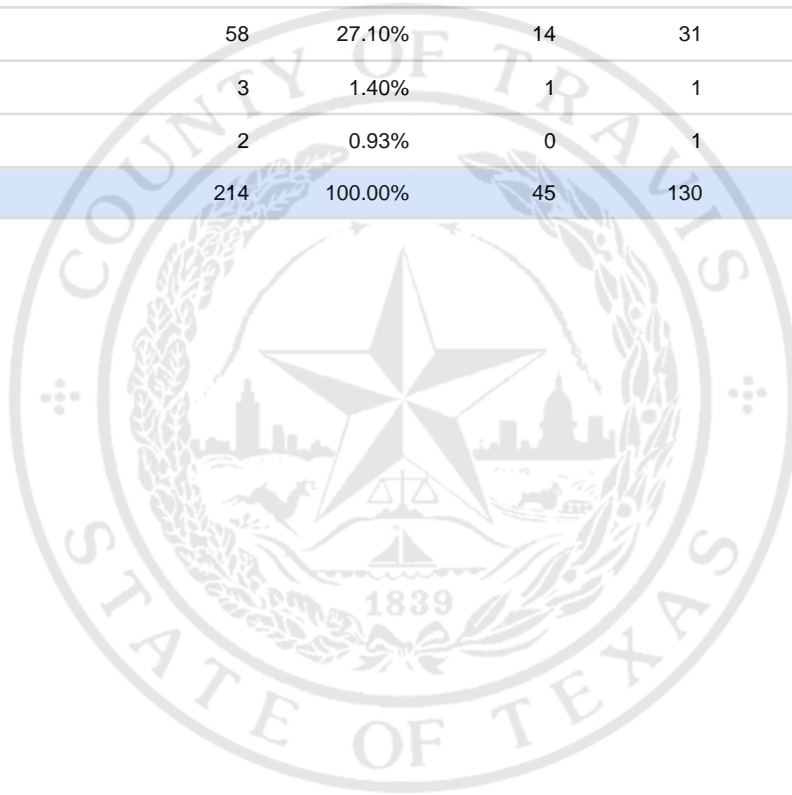

Special Election Precinct Report
Joint Primary Runoff and Special Election
July 14, 2020

UNOFFICIAL RESULTS

Travis County, TX

247

State Senator District 14, Unexpired Term

Vote For 1

	TOTAL	VOTE %	By Mail	Early Voting	Election Day
DEM Sarah Eckhardt	120	56.07%	27	71	22
REP Don Zimmerman	25	11.68%	3	20	2
IND Jeff Ridgeway	6	2.80%	0	6	0
DEM Eddie Rodriguez	58	27.10%	14	31	13
LIB Pat Dixon	3	1.40%	1	1	1
REP Waller Thomas Burns II	2	0.93%	0	1	1
Total Votes Cast	214	100.00%	45	130	39