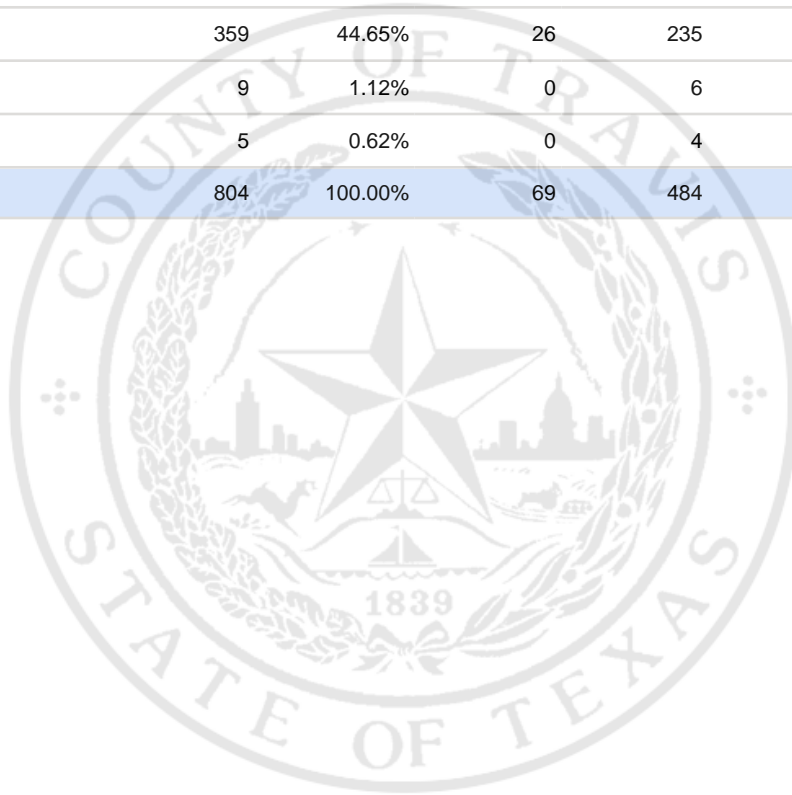

Special Election Precinct Report
Joint Primary Runoff and Special Election
July 14, 2020

UNOFFICIAL RESULTS

Travis County, TX

311

State Senator District 14, Unexpired Term

Vote For 1

	TOTAL	VOTE %	By Mail	Early Voting	Election Day
DEM Sarah Eckhardt	394	49.00%	42	217	135
REP Don Zimmerman	24	2.99%	0	13	11
IND Jeff Ridgeway	13	1.62%	1	9	3
DEM Eddie Rodriguez	359	44.65%	26	235	98
LIB Pat Dixon	9	1.12%	0	6	3
REP Waller Thomas Burns II	5	0.62%	0	4	1
Total Votes Cast	804	100.00%	69	484	251