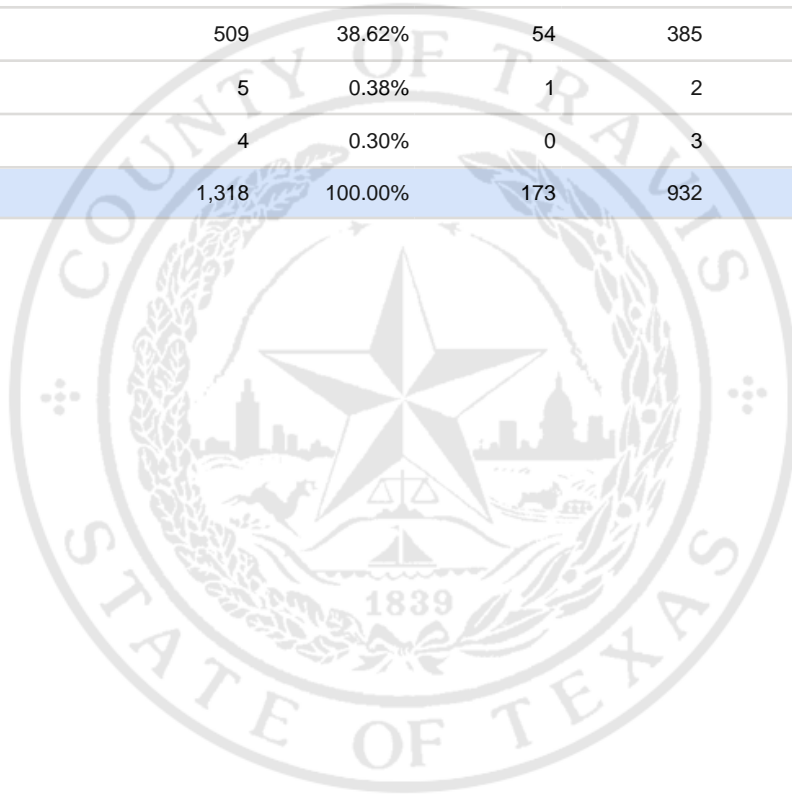

Special Election Precinct Report
Joint Primary Runoff and Special Election
July 14, 2020

UNOFFICIAL RESULTS

Travis County, TX

152

State Senator District 14, Unexpired Term

Vote For 1

	TOTAL	VOTE %	By Mail	Early Voting	Election Day
DEM Sarah Eckhardt	780	59.18%	111	531	138
REP Don Zimmerman	14	1.06%	6	6	2
IND Jeff Ridgeway	6	0.46%	1	5	0
DEM Eddie Rodriguez	509	38.62%	54	385	70
LIB Pat Dixon	5	0.38%	1	2	2
REP Waller Thomas Burns II	4	0.30%	0	3	1
Total Votes Cast	1,318	100.00%	173	932	213