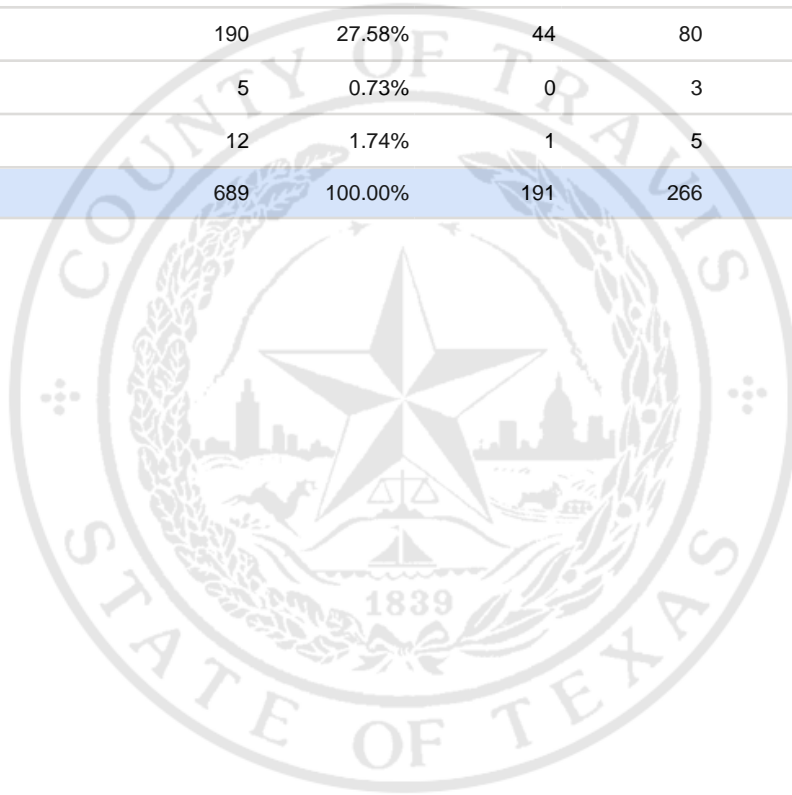

Special Election Precinct Report
Joint Primary Runoff and Special Election
July 14, 2020

UNOFFICIAL RESULTS

Travis County, TX

212

State Senator District 14, Unexpired Term

Vote For 1

	TOTAL	VOTE %	By Mail	Early Voting	Election Day
DEM Sarah Eckhardt	335	48.62%	119	128	88
REP Don Zimmerman	141	20.46%	24	47	70
IND Jeff Ridgeway	6	0.87%	3	3	0
DEM Eddie Rodriguez	190	27.58%	44	80	66
LIB Pat Dixon	5	0.73%	0	3	2
REP Waller Thomas Burns II	12	1.74%	1	5	6
Total Votes Cast	689	100.00%	191	266	232