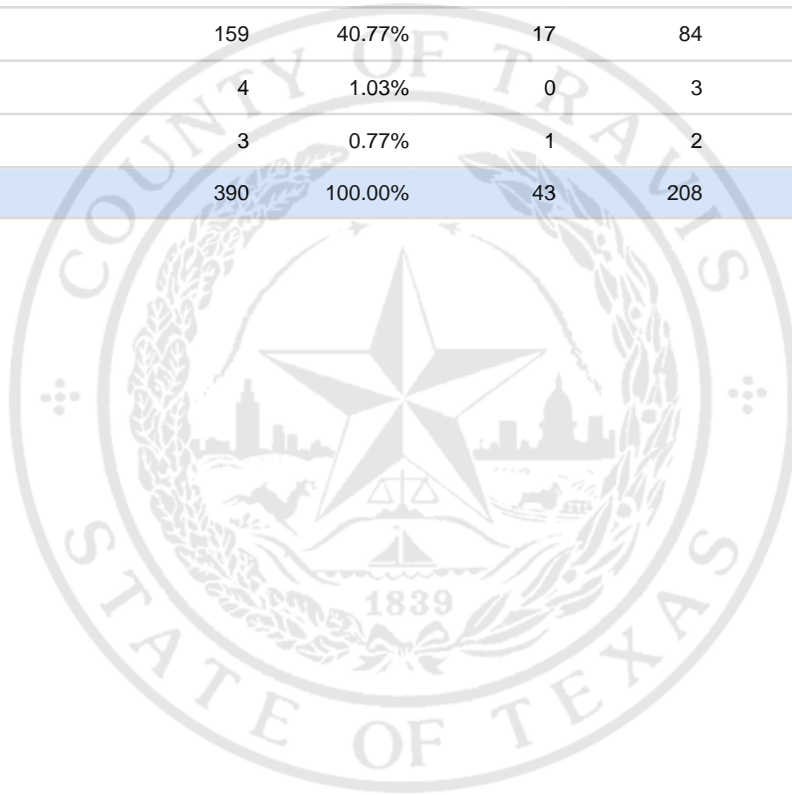

Special Election Precinct Report
Joint Primary Runoff and Special Election
July 14, 2020

UNOFFICIAL RESULTS

Travis County, TX

226

State Senator District 14, Unexpired Term

Vote For 1

	TOTAL	VOTE %	By Mail	Early Voting	Election Day
DEM Sarah Eckhardt	184	47.18%	18	98	68
REP Don Zimmerman	34	8.72%	5	19	10
IND Jeff Ridgeway	6	1.54%	2	2	2
DEM Eddie Rodriguez	159	40.77%	17	84	58
LIB Pat Dixon	4	1.03%	0	3	1
REP Waller Thomas Burns II	3	0.77%	1	2	0
Total Votes Cast	390	100.00%	43	208	139