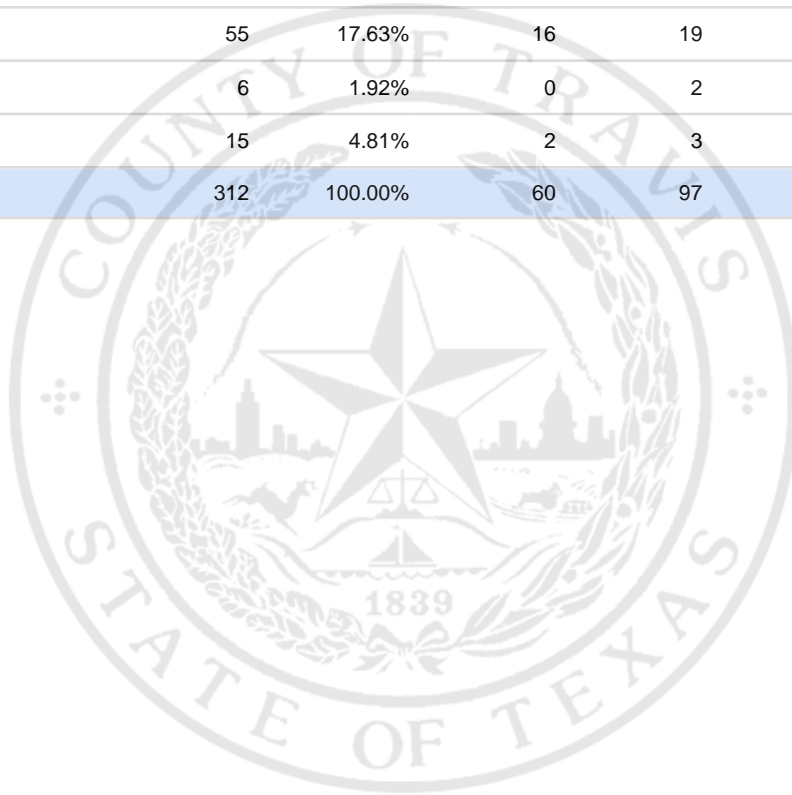

Special Election Precinct Report
Joint Primary Runoff and Special Election
July 14, 2020

UNOFFICIAL RESULTS

Travis County, TX

372

State Senator District 14, Unexpired Term

Vote For 1

	TOTAL	VOTE %	By Mail	Early Voting	Election Day
DEM Sarah Eckhardt	84	26.92%	33	22	29
REP Don Zimmerman	143	45.83%	8	47	88
IND Jeff Ridgeway	9	2.88%	1	4	4
DEM Eddie Rodriguez	55	17.63%	16	19	20
LIB Pat Dixon	6	1.92%	0	2	4
REP Waller Thomas Burns II	15	4.81%	2	3	10
Total Votes Cast	312	100.00%	60	97	155