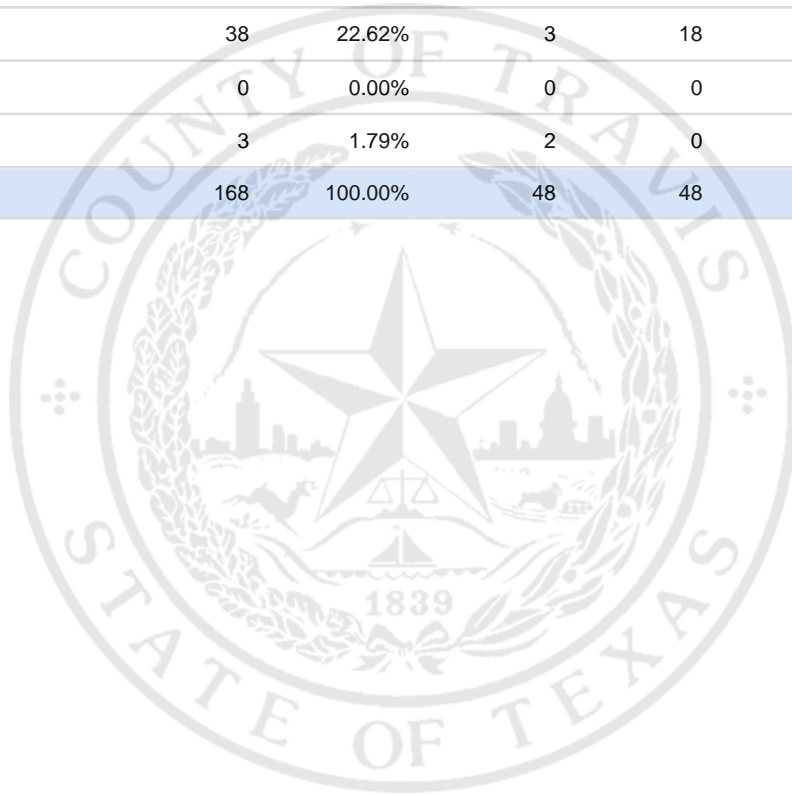

Special Election Precinct Report
Joint Primary Runoff and Special Election
July 14, 2020

UNOFFICIAL RESULTS

Travis County, TX

357

State Senator District 14, Unexpired Term

Vote For 1

	TOTAL	VOTE %	By Mail	Early Voting	Election Day
DEM Sarah Eckhardt	88	52.38%	38	22	28
REP Don Zimmerman	37	22.02%	4	8	25
IND Jeff Ridgeway	2	1.19%	1	0	1
DEM Eddie Rodriguez	38	22.62%	3	18	17
LIB Pat Dixon	0	0.00%	0	0	0
REP Waller Thomas Burns II	3	1.79%	2	0	1
Total Votes Cast	168	100.00%	48	48	72