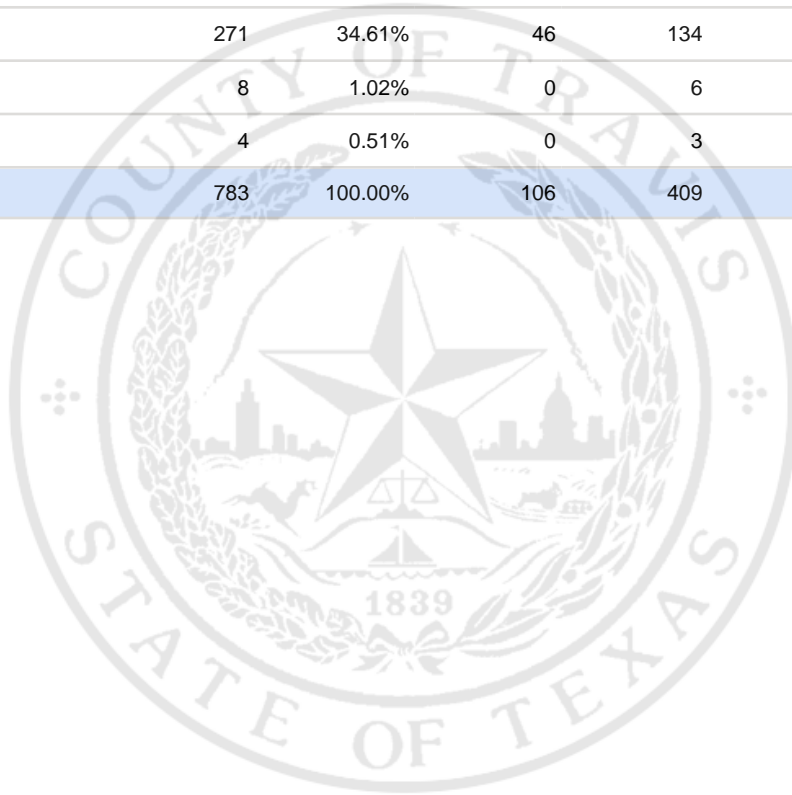

Special Election Precinct Report
Joint Primary Runoff and Special Election
July 14, 2020

UNOFFICIAL RESULTS

Travis County, TX

111

State Senator District 14, Unexpired Term

Vote For 1

	TOTAL	VOTE %	By Mail	Early Voting	Election Day
DEM Sarah Eckhardt	386	49.30%	47	217	122
REP Don Zimmerman	101	12.90%	12	43	46
IND Jeff Ridgeway	13	1.66%	1	6	6
DEM Eddie Rodriguez	271	34.61%	46	134	91
LIB Pat Dixon	8	1.02%	0	6	2
REP Waller Thomas Burns II	4	0.51%	0	3	1
Total Votes Cast	783	100.00%	106	409	268