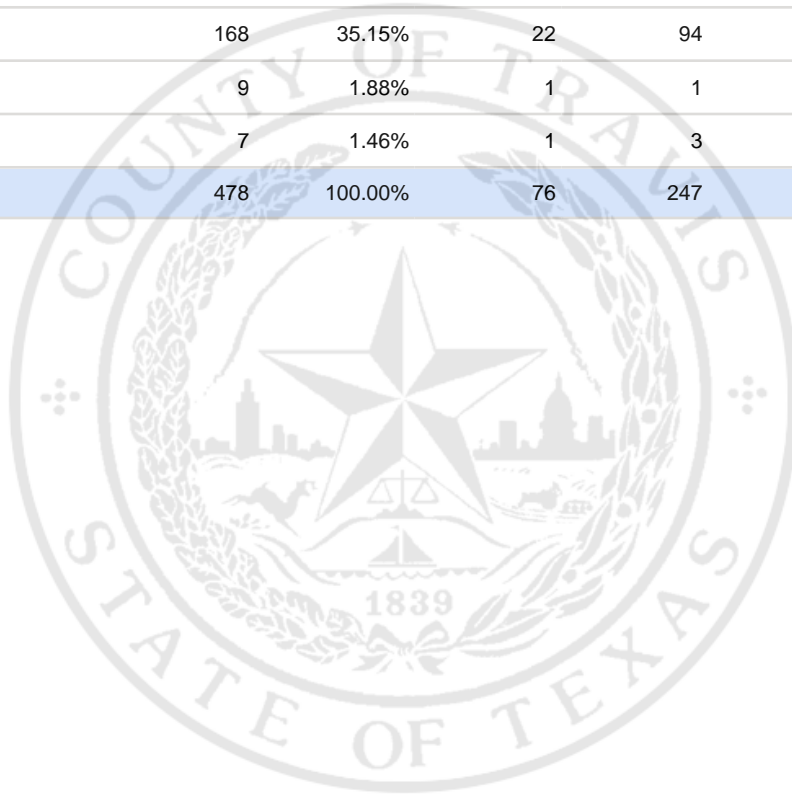

Special Election Precinct Report
Joint Primary Runoff and Special Election
July 14, 2020

UNOFFICIAL RESULTS

Travis County, TX

229

State Senator District 14, Unexpired Term

Vote For 1

	TOTAL	VOTE %	By Mail	Early Voting	Election Day
DEM Sarah Eckhardt	233	48.74%	45	119	69
REP Don Zimmerman	59	12.34%	7	29	23
IND Jeff Ridgeway	2	0.42%	0	1	1
DEM Eddie Rodriguez	168	35.15%	22	94	52
LIB Pat Dixon	9	1.88%	1	1	7
REP Waller Thomas Burns II	7	1.46%	1	3	3
Total Votes Cast	478	100.00%	76	247	155