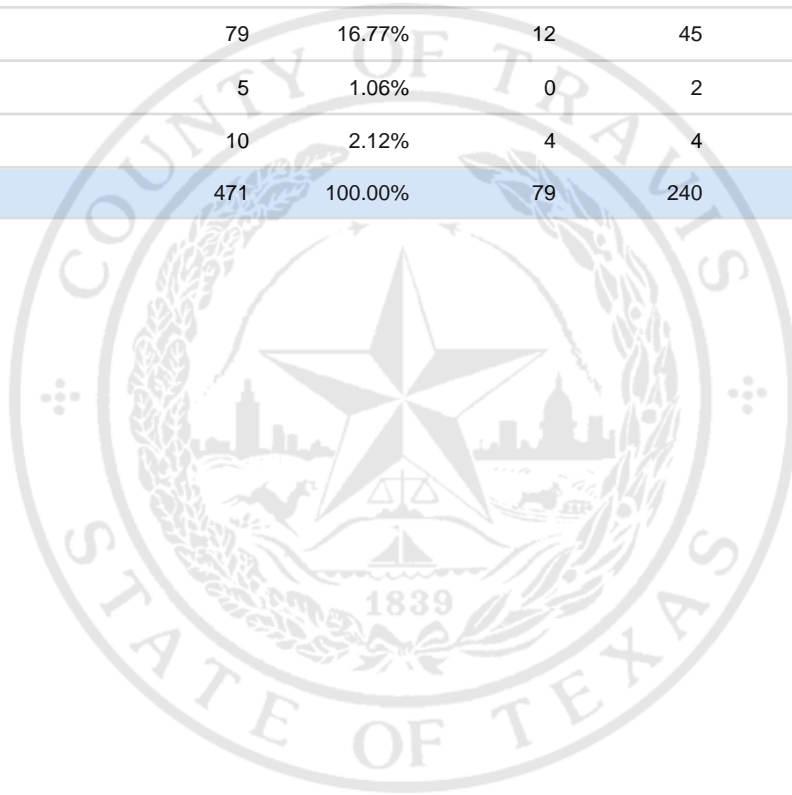

Special Election Precinct Report
Joint Primary Runoff and Special Election
July 14, 2020

UNOFFICIAL RESULTS

Travis County, TX

234

State Senator District 14, Unexpired Term

Vote For 1

	TOTAL	VOTE %	By Mail	Early Voting	Election Day
DEM Sarah Eckhardt	183	38.85%	32	100	51
REP Don Zimmerman	179	38.00%	28	83	68
IND Jeff Ridgeway	15	3.18%	3	6	6
DEM Eddie Rodriguez	79	16.77%	12	45	22
LIB Pat Dixon	5	1.06%	0	2	3
REP Waller Thomas Burns II	10	2.12%	4	4	2
Total Votes Cast	471	100.00%	79	240	152