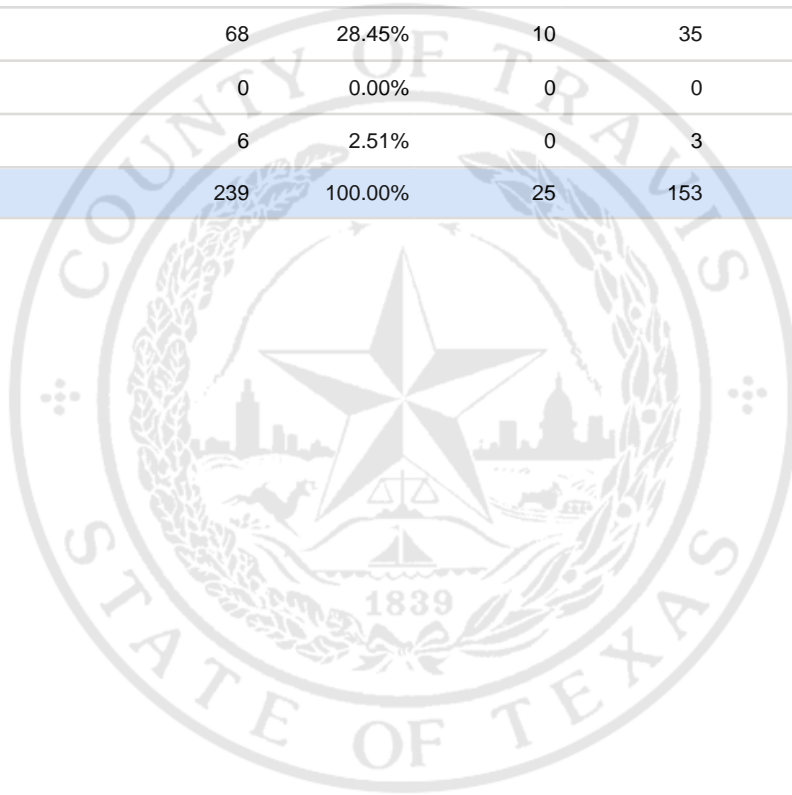

Special Election Precinct Report
Joint Primary Runoff and Special Election
July 14, 2020

UNOFFICIAL RESULTS

Travis County, TX

245

State Senator District 14, Unexpired Term

Vote For 1

	TOTAL	VOTE %	By Mail	Early Voting	Election Day
DEM Sarah Eckhardt	81	33.89%	6	57	18
REP Don Zimmerman	79	33.05%	8	54	17
IND Jeff Ridgeway	5	2.09%	1	4	0
DEM Eddie Rodriguez	68	28.45%	10	35	23
LIB Pat Dixon	0	0.00%	0	0	0
REP Waller Thomas Burns II	6	2.51%	0	3	3
Total Votes Cast	239	100.00%	25	153	61