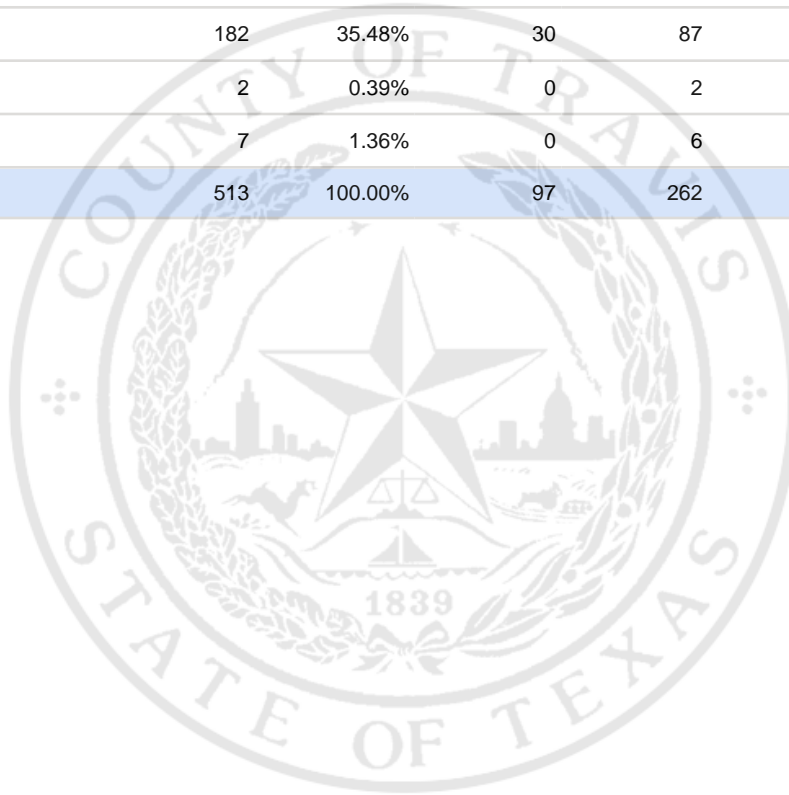

Special Election Precinct Report
Joint Primary Runoff and Special Election
July 14, 2020

UNOFFICIAL RESULTS

Travis County, TX

219

State Senator District 14, Unexpired Term

Vote For 1

	TOTAL	VOTE %	By Mail	Early Voting	Election Day
DEM Sarah Eckhardt	219	42.69%	39	123	57
REP Don Zimmerman	98	19.10%	27	41	30
IND Jeff Ridgeway	5	0.97%	1	3	1
DEM Eddie Rodriguez	182	35.48%	30	87	65
LIB Pat Dixon	2	0.39%	0	2	0
REP Waller Thomas Burns II	7	1.36%	0	6	1
Total Votes Cast	513	100.00%	97	262	154