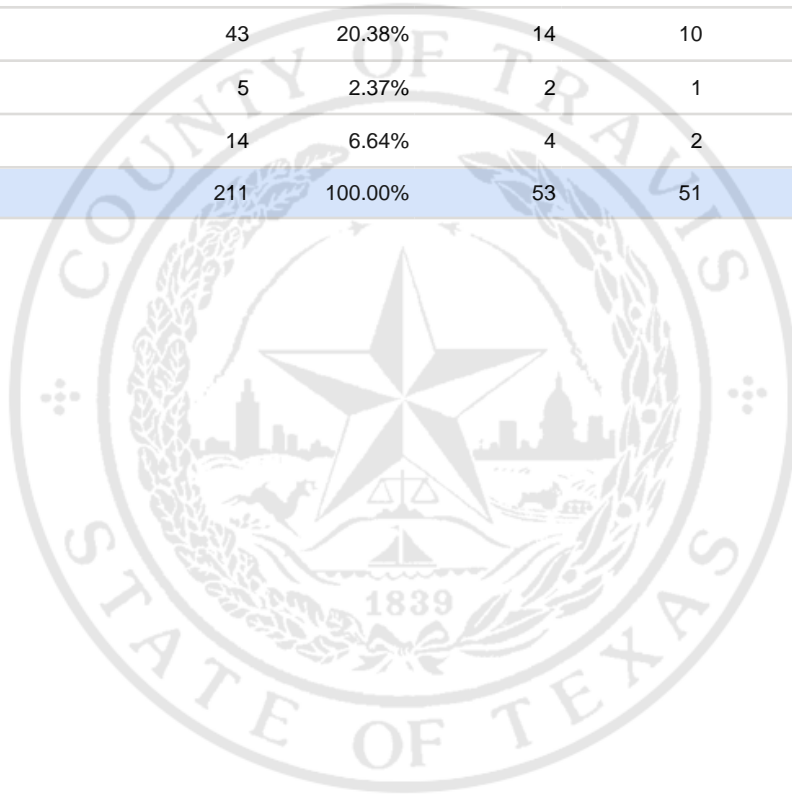

Special Election Precinct Report
Joint Primary Runoff and Special Election
July 14, 2020

UNOFFICIAL RESULTS

Travis County, TX

370

State Senator District 14, Unexpired Term

Vote For 1

	TOTAL	VOTE %	By Mail	Early Voting	Election Day
DEM Sarah Eckhardt	46	21.80%	14	14	18
REP Don Zimmerman	98	46.45%	16	24	58
IND Jeff Ridgeway	5	2.37%	3	0	2
DEM Eddie Rodriguez	43	20.38%	14	10	19
LIB Pat Dixon	5	2.37%	2	1	2
REP Waller Thomas Burns II	14	6.64%	4	2	8
Total Votes Cast	211	100.00%	53	51	107