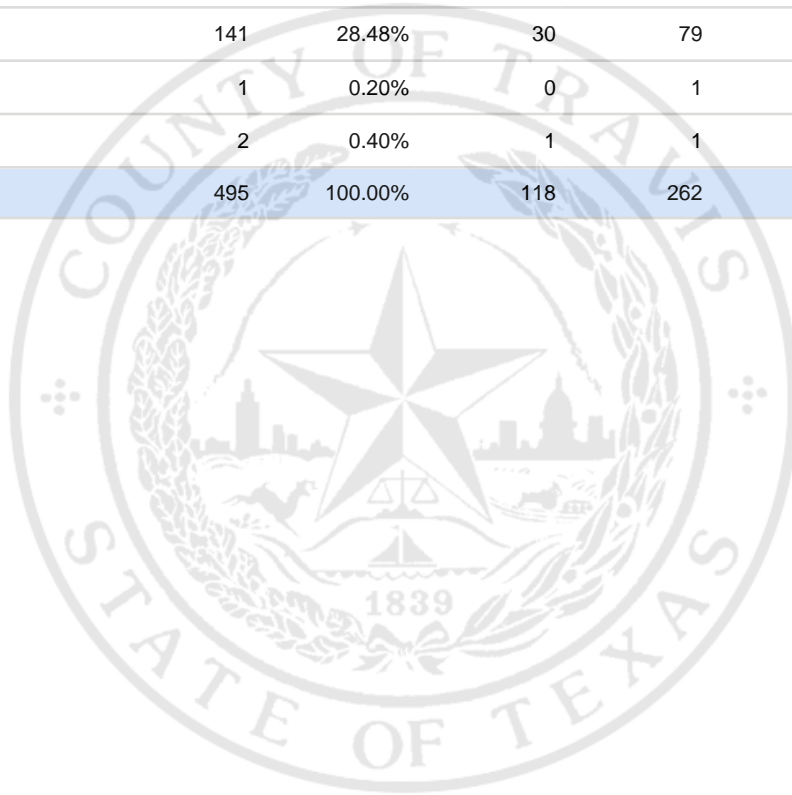

Special Election Precinct Report
Joint Primary Runoff and Special Election
July 14, 2020

UNOFFICIAL RESULTS

Travis County, TX

335

State Senator District 14, Unexpired Term

Vote For 1

	TOTAL	VOTE %	By Mail	Early Voting	Election Day
DEM Sarah Eckhardt	250	50.51%	65	137	48
REP Don Zimmerman	93	18.79%	17	43	33
IND Jeff Ridgeway	8	1.62%	5	1	2
DEM Eddie Rodriguez	141	28.48%	30	79	32
LIB Pat Dixon	1	0.20%	0	1	0
REP Waller Thomas Burns II	2	0.40%	1	1	0
Total Votes Cast	495	100.00%	118	262	115