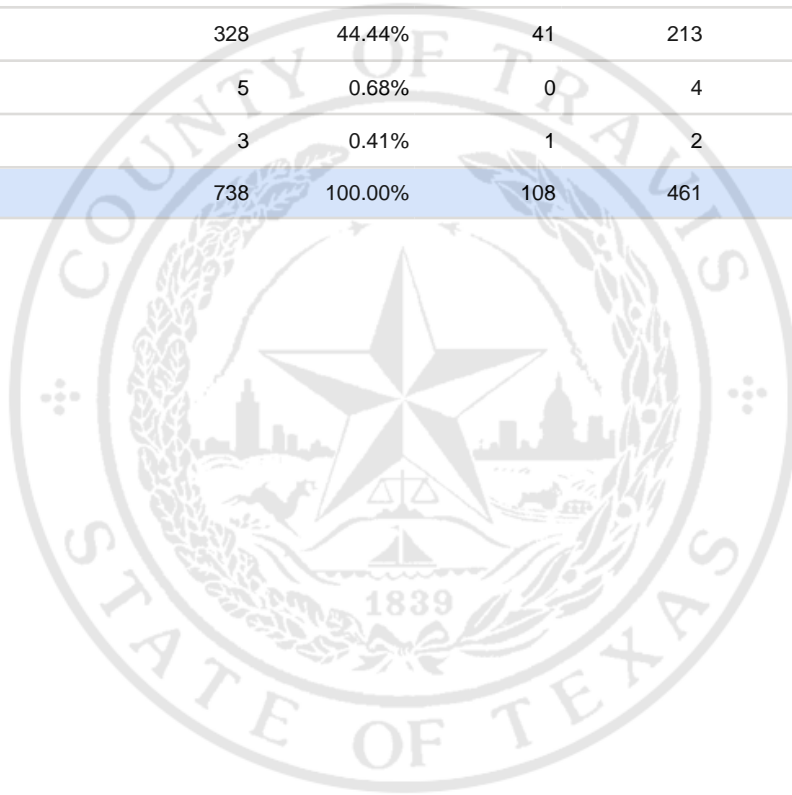

Special Election Precinct Report
Joint Primary Runoff and Special Election
July 14, 2020

UNOFFICIAL RESULTS

Travis County, TX

248

State Senator District 14, Unexpired Term

Vote For 1

	TOTAL	VOTE %	By Mail	Early Voting	Election Day
DEM Sarah Eckhardt	356	48.24%	55	219	82
REP Don Zimmerman	38	5.15%	10	17	11
IND Jeff Ridgeway	8	1.08%	1	6	1
DEM Eddie Rodriguez	328	44.44%	41	213	74
LIB Pat Dixon	5	0.68%	0	4	1
REP Waller Thomas Burns II	3	0.41%	1	2	0
Total Votes Cast	738	100.00%	108	461	169