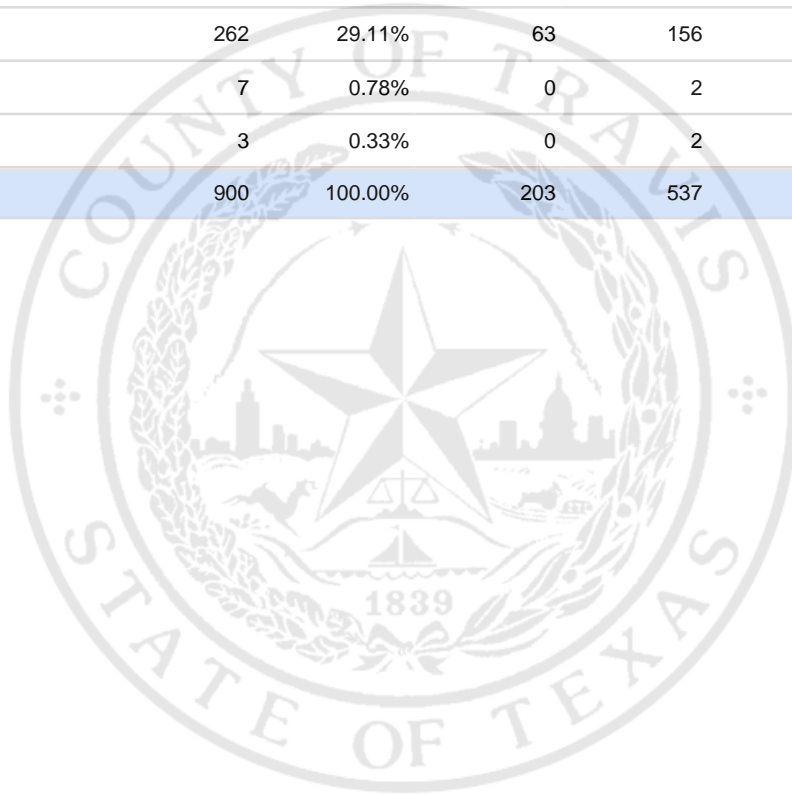

Special Election Precinct Report
Joint Primary Runoff and Special Election
July 14, 2020

UNOFFICIAL RESULTS

Travis County, TX

239

State Senator District 14, Unexpired Term

Vote For 1

	TOTAL	VOTE %	By Mail	Early Voting	Election Day
DEM Sarah Eckhardt	566	62.89%	126	347	93
REP Don Zimmerman	56	6.22%	11	29	16
IND Jeff Ridgeway	6	0.67%	3	1	2
DEM Eddie Rodriguez	262	29.11%	63	156	43
LIB Pat Dixon	7	0.78%	0	2	5
REP Waller Thomas Burns II	3	0.33%	0	2	1
Total Votes Cast	900	100.00%	203	537	160