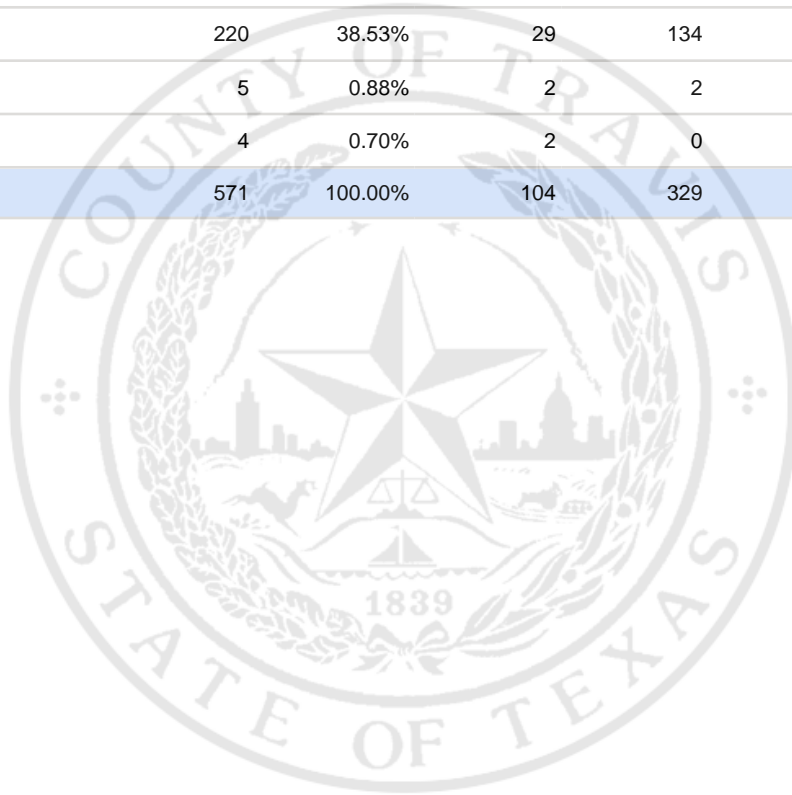

Special Election Precinct Report
Joint Primary Runoff and Special Election
July 14, 2020

UNOFFICIAL RESULTS

Travis County, TX

258

State Senator District 14, Unexpired Term

Vote For 1

	TOTAL	VOTE %	By Mail	Early Voting	Election Day
DEM Sarah Eckhardt	293	51.31%	57	174	62
REP Don Zimmerman	39	6.83%	11	13	15
IND Jeff Ridgeway	10	1.75%	3	6	1
DEM Eddie Rodriguez	220	38.53%	29	134	57
LIB Pat Dixon	5	0.88%	2	2	1
REP Waller Thomas Burns II	4	0.70%	2	0	2
Total Votes Cast	571	100.00%	104	329	138