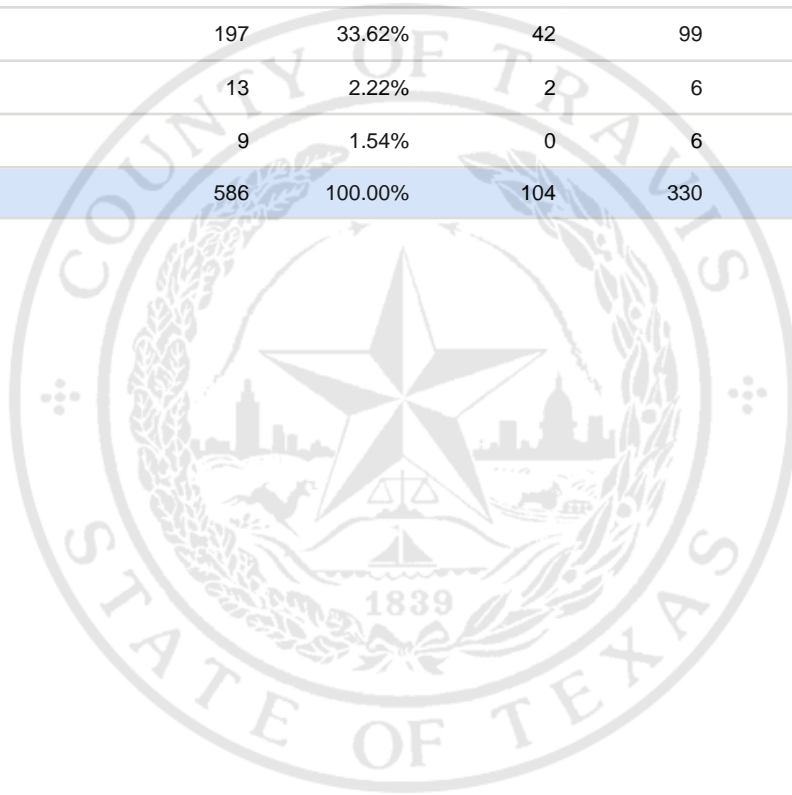

Special Election Precinct Report
Joint Primary Runoff and Special Election
July 14, 2020

UNOFFICIAL RESULTS

Travis County, TX

148

State Senator District 14, Unexpired Term

Vote For 1

	TOTAL	VOTE %	By Mail	Early Voting	Election Day
DEM Sarah Eckhardt	265	45.22%	46	155	64
REP Don Zimmerman	95	16.21%	14	60	21
IND Jeff Ridgeway	7	1.19%	0	4	3
DEM Eddie Rodriguez	197	33.62%	42	99	56
LIB Pat Dixon	13	2.22%	2	6	5
REP Waller Thomas Burns II	9	1.54%	0	6	3
Total Votes Cast	586	100.00%	104	330	152