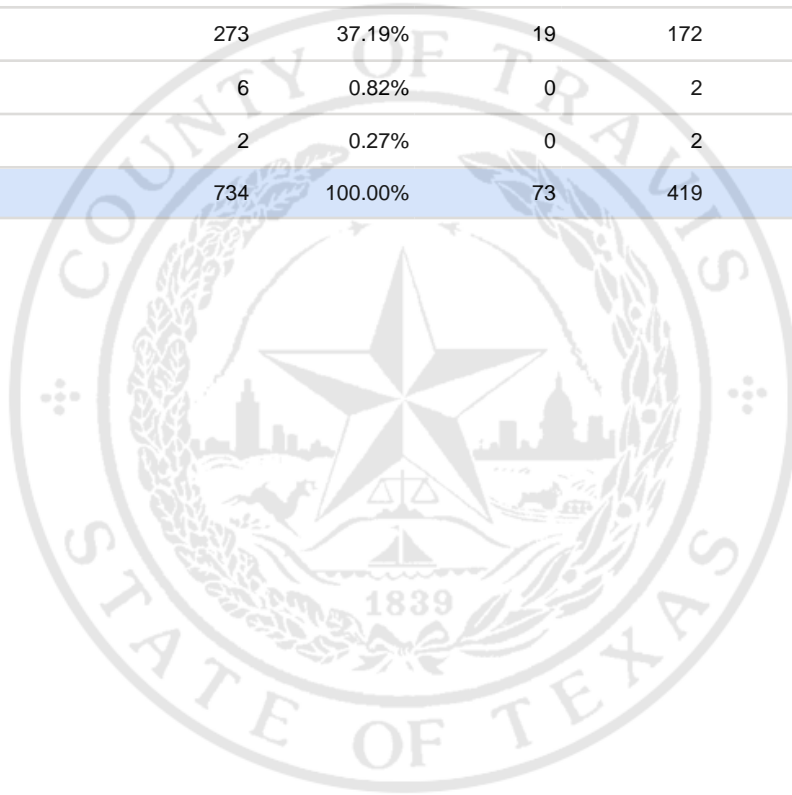

Special Election Precinct Report
Joint Primary Runoff and Special Election
July 14, 2020

UNOFFICIAL RESULTS

Travis County, TX

340

State Senator District 14, Unexpired Term

Vote For 1

	TOTAL	VOTE %	By Mail	Early Voting	Election Day
DEM Sarah Eckhardt	408	55.59%	52	217	139
REP Don Zimmerman	38	5.18%	1	22	15
IND Jeff Ridgeway	7	0.95%	1	4	2
DEM Eddie Rodriguez	273	37.19%	19	172	82
LIB Pat Dixon	6	0.82%	0	2	4
REP Waller Thomas Burns II	2	0.27%	0	2	0
Total Votes Cast	734	100.00%	73	419	242