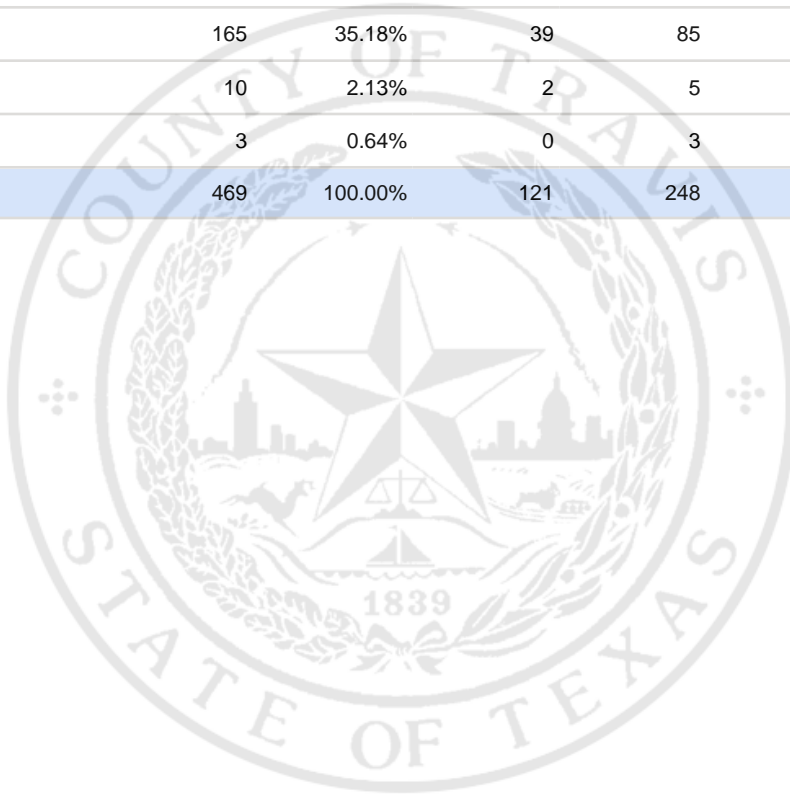

Special Election Precinct Report
Joint Primary Runoff and Special Election
July 14, 2020

UNOFFICIAL RESULTS

Travis County, TX

339

State Senator District 14, Unexpired Term

Vote For 1

	TOTAL	VOTE %	By Mail	Early Voting	Election Day
DEM Sarah Eckhardt	248	52.88%	73	127	48
REP Don Zimmerman	42	8.96%	7	27	8
IND Jeff Ridgeway	1	0.21%	0	1	0
DEM Eddie Rodriguez	165	35.18%	39	85	41
LIB Pat Dixon	10	2.13%	2	5	3
REP Waller Thomas Burns II	3	0.64%	0	3	0
Total Votes Cast	469	100.00%	121	248	100