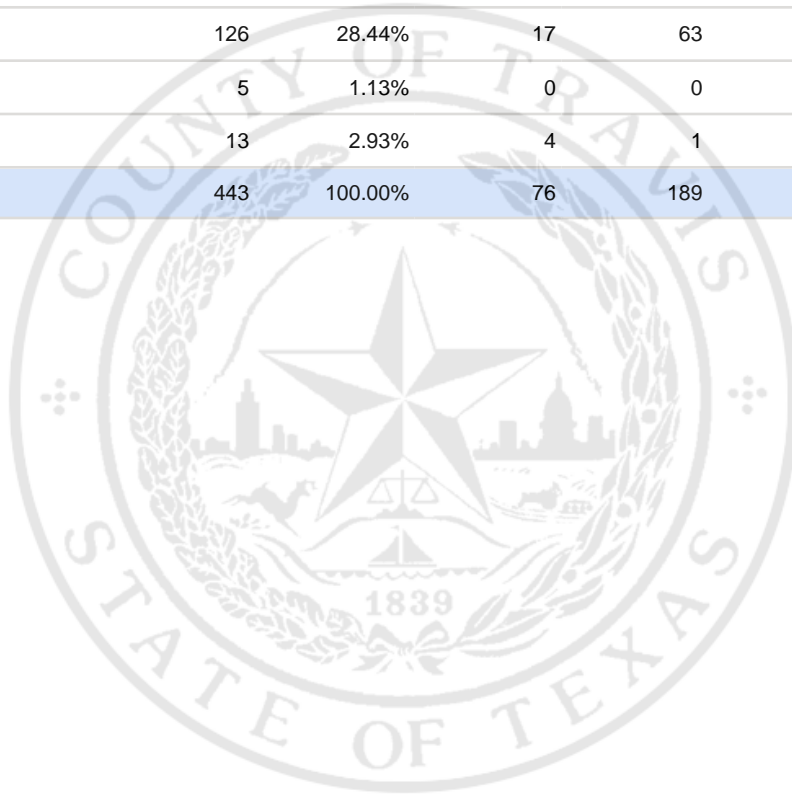

Special Election Precinct Report
Joint Primary Runoff and Special Election
July 14, 2020

UNOFFICIAL RESULTS

Travis County, TX

106

State Senator District 14, Unexpired Term

Vote For 1

	TOTAL	VOTE %	By Mail	Early Voting	Election Day
DEM Sarah Eckhardt	187	42.21%	45	82	60
REP Don Zimmerman	109	24.60%	10	42	57
IND Jeff Ridgeway	3	0.68%	0	1	2
DEM Eddie Rodriguez	126	28.44%	17	63	46
LIB Pat Dixon	5	1.13%	0	0	5
REP Waller Thomas Burns II	13	2.93%	4	1	8
Total Votes Cast	443	100.00%	76	189	178