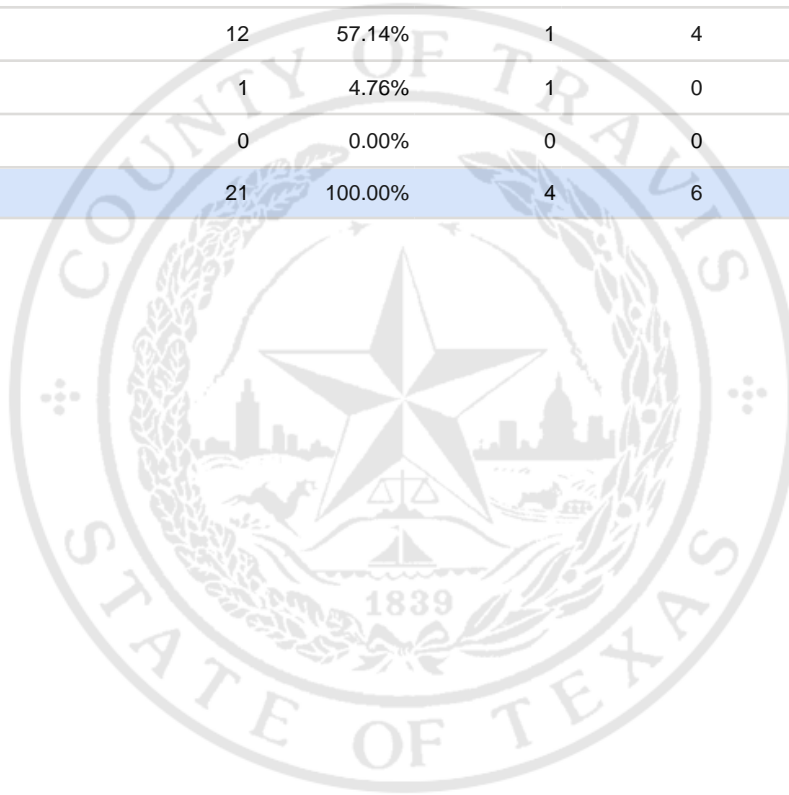

Special Election Precinct Report
Joint Primary Runoff and Special Election
July 14, 2020

UNOFFICIAL RESULTS

Travis County, TX

224

State Senator District 14, Unexpired Term

Vote For 1

	TOTAL	VOTE %	By Mail	Early Voting	Election Day
DEM Sarah Eckhardt	8	38.10%	2	2	4
REP Don Zimmerman	0	0.00%	0	0	0
IND Jeff Ridgeway	0	0.00%	0	0	0
DEM Eddie Rodriguez	12	57.14%	1	4	7
LIB Pat Dixon	1	4.76%	1	0	0
REP Waller Thomas Burns II	0	0.00%	0	0	0
Total Votes Cast	21	100.00%	4	6	11