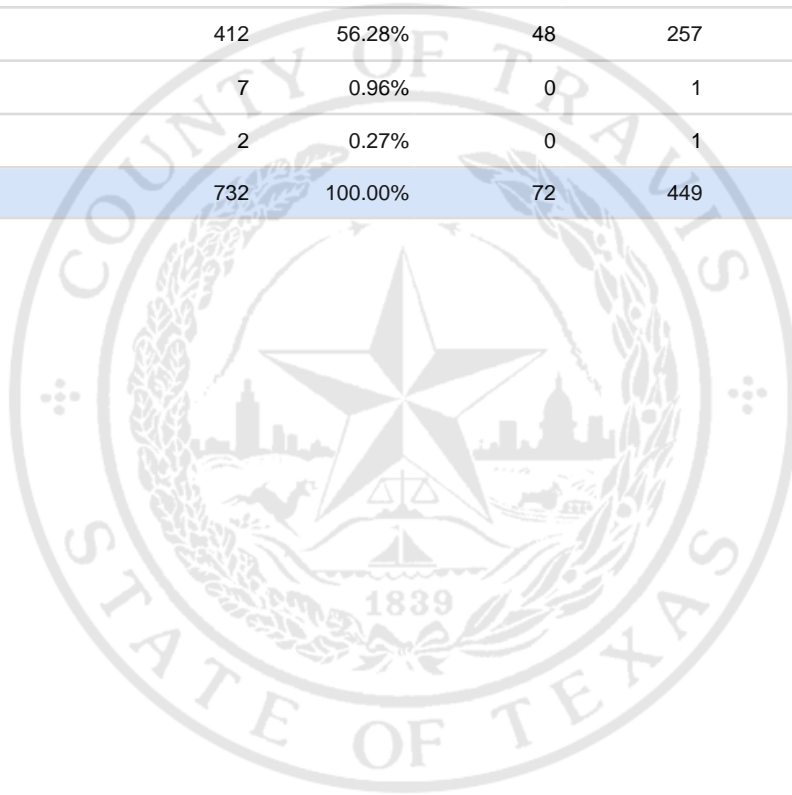

Special Election Precinct Report
Joint Primary Runoff and Special Election
July 14, 2020

UNOFFICIAL RESULTS

Travis County, TX

426

State Senator District 14, Unexpired Term

Vote For 1

	TOTAL	VOTE %	By Mail	Early Voting	Election Day
DEM Sarah Eckhardt	297	40.57%	21	188	88
REP Don Zimmerman	10	1.37%	2	1	7
IND Jeff Ridgeway	4	0.55%	1	1	2
DEM Eddie Rodriguez	412	56.28%	48	257	107
LIB Pat Dixon	7	0.96%	0	1	6
REP Waller Thomas Burns II	2	0.27%	0	1	1
Total Votes Cast	732	100.00%	72	449	211