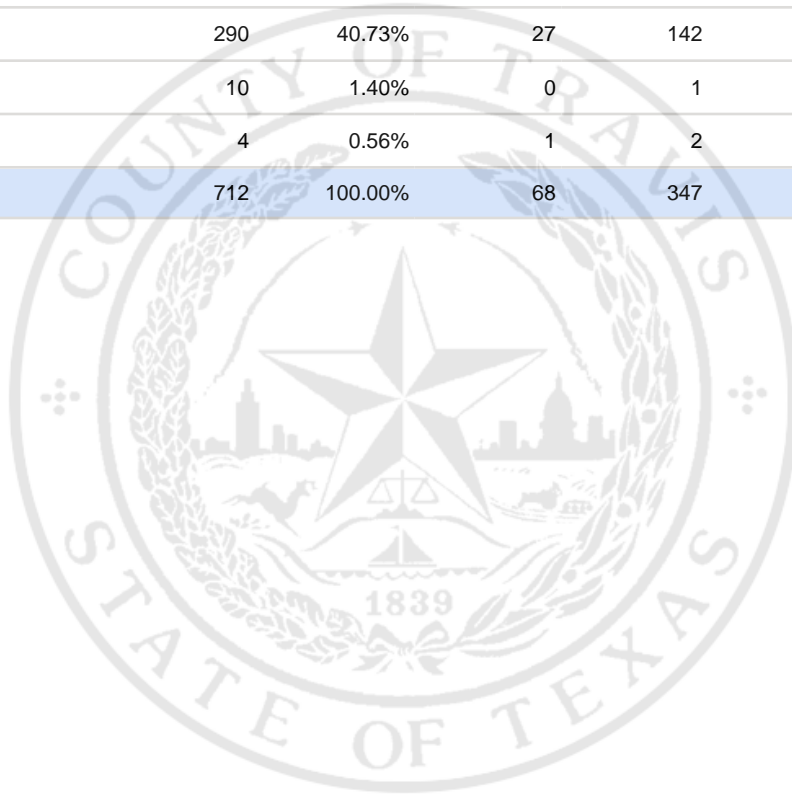

Special Election Precinct Report
Joint Primary Runoff and Special Election
July 14, 2020

UNOFFICIAL RESULTS

Travis County, TX

154

State Senator District 14, Unexpired Term

Vote For 1

	TOTAL	VOTE %	By Mail	Early Voting	Election Day
DEM Sarah Eckhardt	341	47.89%	34	173	134
REP Don Zimmerman	62	8.71%	6	27	29
IND Jeff Ridgeway	5	0.70%	0	2	3
DEM Eddie Rodriguez	290	40.73%	27	142	121
LIB Pat Dixon	10	1.40%	0	1	9
REP Waller Thomas Burns II	4	0.56%	1	2	1
Total Votes Cast	712	100.00%	68	347	297