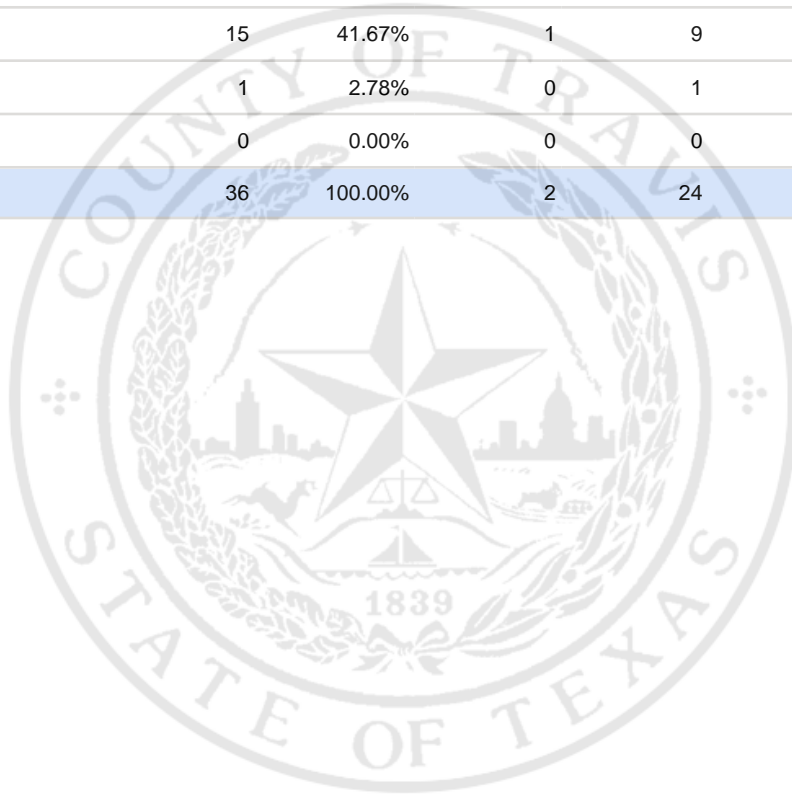

Special Election Precinct Report
Joint Primary Runoff and Special Election
July 14, 2020

UNOFFICIAL RESULTS

Travis County, TX

412

State Senator District 14, Unexpired Term

Vote For 1

	TOTAL	VOTE %	By Mail	Early Voting	Election Day
DEM Sarah Eckhardt	19	52.78%	1	13	5
REP Don Zimmerman	1	2.78%	0	1	0
IND Jeff Ridgeway	0	0.00%	0	0	0
DEM Eddie Rodriguez	15	41.67%	1	9	5
LIB Pat Dixon	1	2.78%	0	1	0
REP Waller Thomas Burns II	0	0.00%	0	0	0
Total Votes Cast	36	100.00%	2	24	10