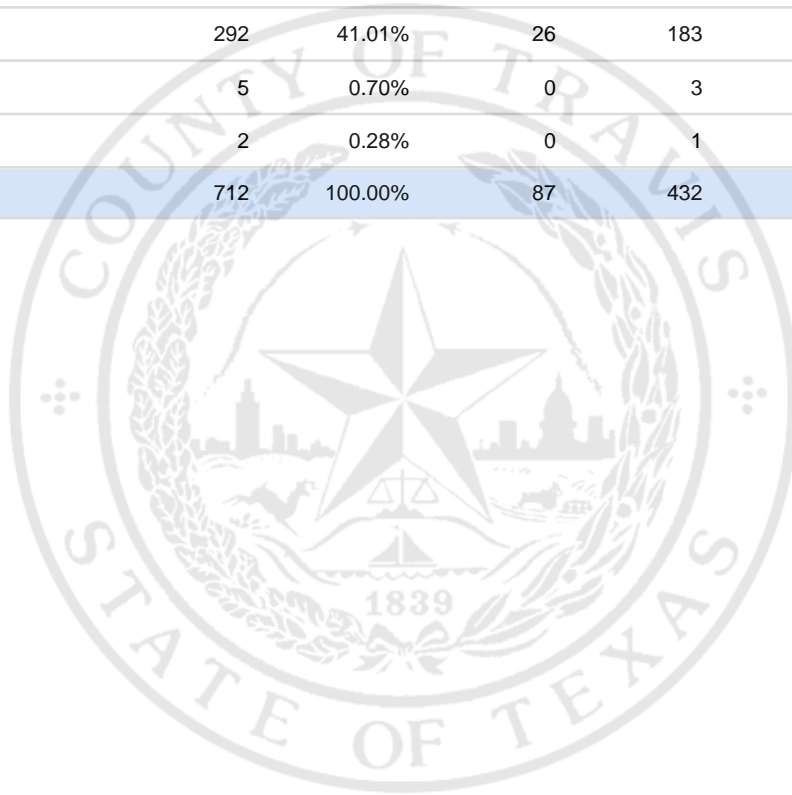

Special Election Precinct Report
Joint Primary Runoff and Special Election
July 14, 2020

UNOFFICIAL RESULTS

Travis County, TX

274

State Senator District 14, Unexpired Term

Vote For 1

	TOTAL	VOTE %	By Mail	Early Voting	Election Day
DEM Sarah Eckhardt	387	54.35%	58	232	97
REP Don Zimmerman	19	2.67%	3	10	6
IND Jeff Ridgeway	7	0.98%	0	3	4
DEM Eddie Rodriguez	292	41.01%	26	183	83
LIB Pat Dixon	5	0.70%	0	3	2
REP Waller Thomas Burns II	2	0.28%	0	1	1
Total Votes Cast	712	100.00%	87	432	193