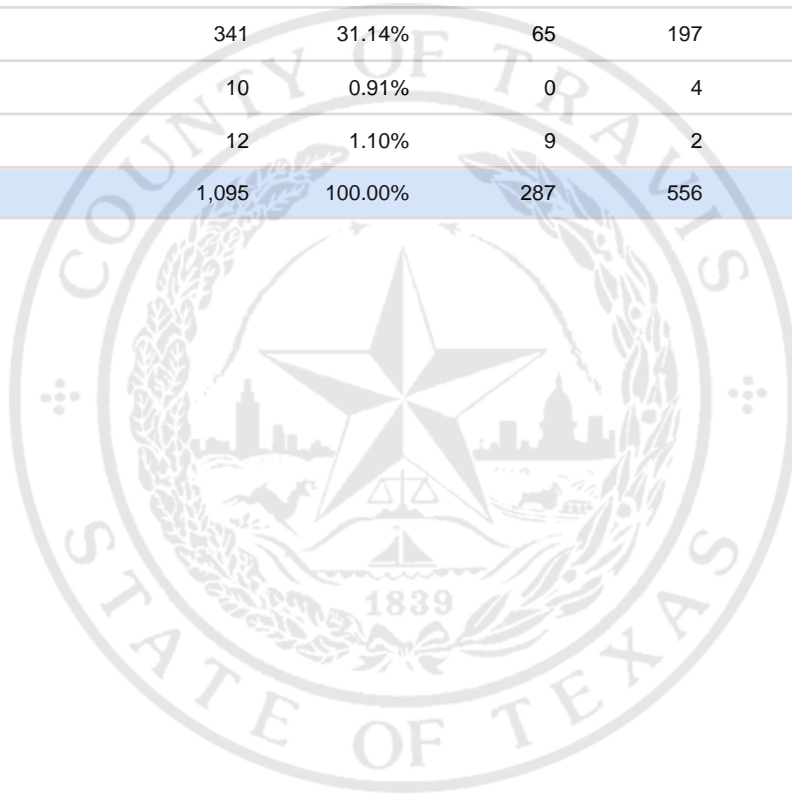

Special Election Precinct Report
Joint Primary Runoff and Special Election
July 14, 2020

UNOFFICIAL RESULTS

Travis County, TX

273

State Senator District 14, Unexpired Term

Vote For 1

	TOTAL	VOTE %	By Mail	Early Voting	Election Day
DEM Sarah Eckhardt	670	61.19%	191	333	146
REP Don Zimmerman	53	4.84%	21	15	17
IND Jeff Ridgeway	9	0.82%	1	5	3
DEM Eddie Rodriguez	341	31.14%	65	197	79
LIB Pat Dixon	10	0.91%	0	4	6
REP Waller Thomas Burns II	12	1.10%	9	2	1
Total Votes Cast	1,095	100.00%	287	556	252