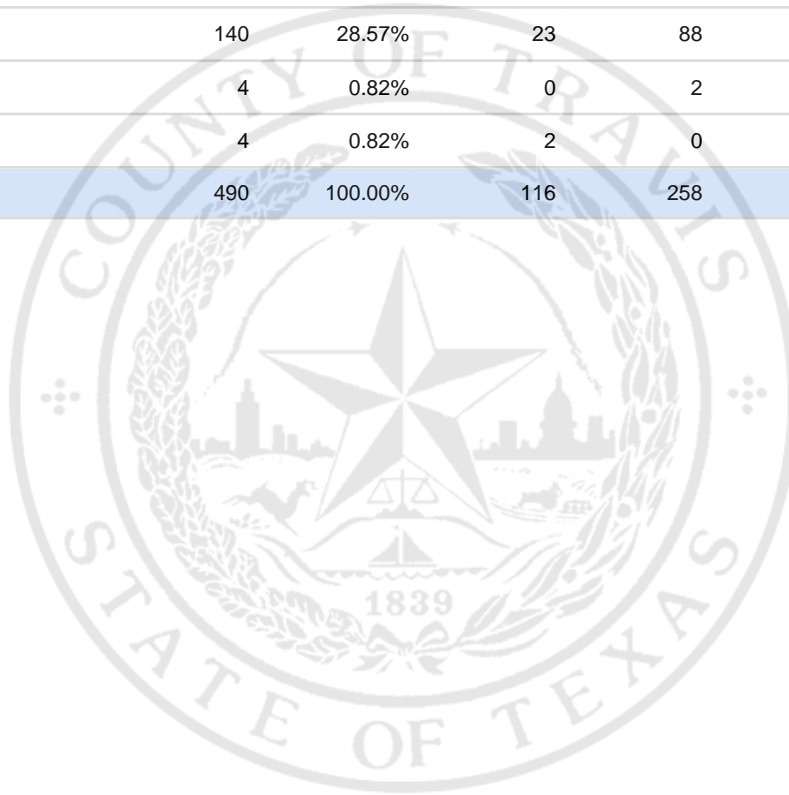

Special Election Precinct Report
Joint Primary Runoff and Special Election
July 14, 2020

UNOFFICIAL RESULTS

Travis County, TX

246

State Senator District 14, Unexpired Term

Vote For 1

	TOTAL	VOTE %	By Mail	Early Voting	Election Day
DEM Sarah Eckhardt	287	58.57%	76	146	65
REP Don Zimmerman	45	9.18%	12	16	17
IND Jeff Ridgeway	10	2.04%	3	6	1
DEM Eddie Rodriguez	140	28.57%	23	88	29
LIB Pat Dixon	4	0.82%	0	2	2
REP Waller Thomas Burns II	4	0.82%	2	0	2
Total Votes Cast	490	100.00%	116	258	116