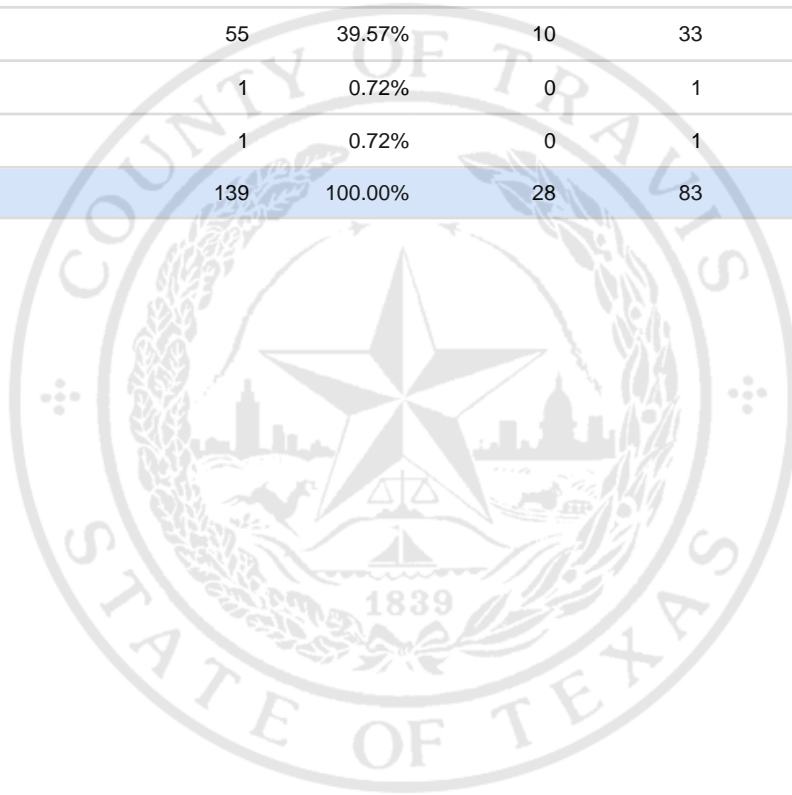

Special Election Precinct Report
Joint Primary Runoff and Special Election
July 14, 2020

UNOFFICIAL RESULTS

Travis County, TX

223

State Senator District 14, Unexpired Term

Vote For 1

	TOTAL	VOTE %	By Mail	Early Voting	Election Day
DEM Sarah Eckhardt	60	43.17%	11	36	13
REP Don Zimmerman	21	15.11%	7	11	3
IND Jeff Ridgeway	1	0.72%	0	1	0
DEM Eddie Rodriguez	55	39.57%	10	33	12
LIB Pat Dixon	1	0.72%	0	1	0
REP Waller Thomas Burns II	1	0.72%	0	1	0
Total Votes Cast	139	100.00%	28	83	28