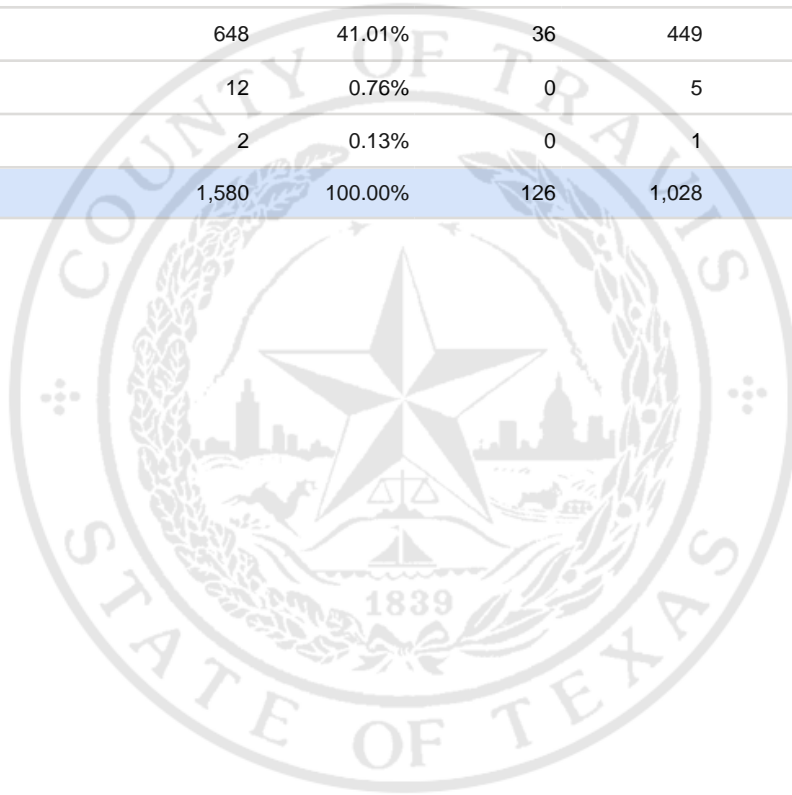

Special Election Precinct Report
Joint Primary Runoff and Special Election
July 14, 2020

UNOFFICIAL RESULTS

Travis County, TX

126

State Senator District 14, Unexpired Term

Vote For 1

	TOTAL	VOTE %	By Mail	Early Voting	Election Day
DEM Sarah Eckhardt	882	55.82%	89	557	236
REP Don Zimmerman	26	1.65%	0	12	14
IND Jeff Ridgeway	10	0.63%	1	4	5
DEM Eddie Rodriguez	648	41.01%	36	449	163
LIB Pat Dixon	12	0.76%	0	5	7
REP Waller Thomas Burns II	2	0.13%	0	1	1
Total Votes Cast	1,580	100.00%	126	1,028	426