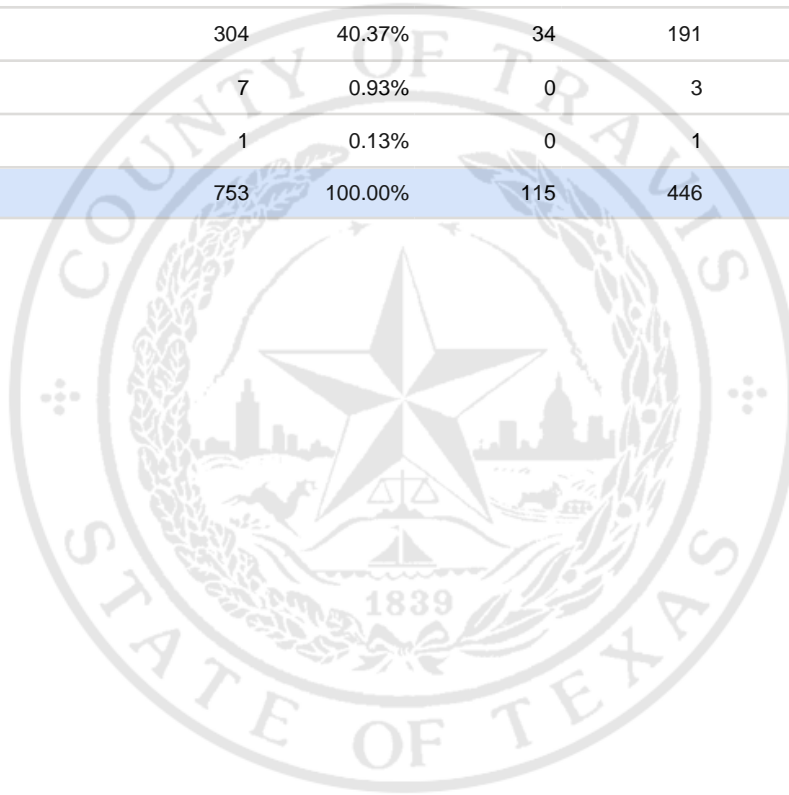

Special Election Precinct Report
Joint Primary Runoff and Special Election
July 14, 2020

UNOFFICIAL RESULTS

Travis County, TX

129

State Senator District 14, Unexpired Term

Vote For 1

	TOTAL	VOTE %	By Mail	Early Voting	Election Day
DEM Sarah Eckhardt	422	56.04%	78	242	102
REP Don Zimmerman	11	1.46%	2	5	4
IND Jeff Ridgeway	8	1.06%	1	4	3
DEM Eddie Rodriguez	304	40.37%	34	191	79
LIB Pat Dixon	7	0.93%	0	3	4
REP Waller Thomas Burns II	1	0.13%	0	1	0
Total Votes Cast	753	100.00%	115	446	192