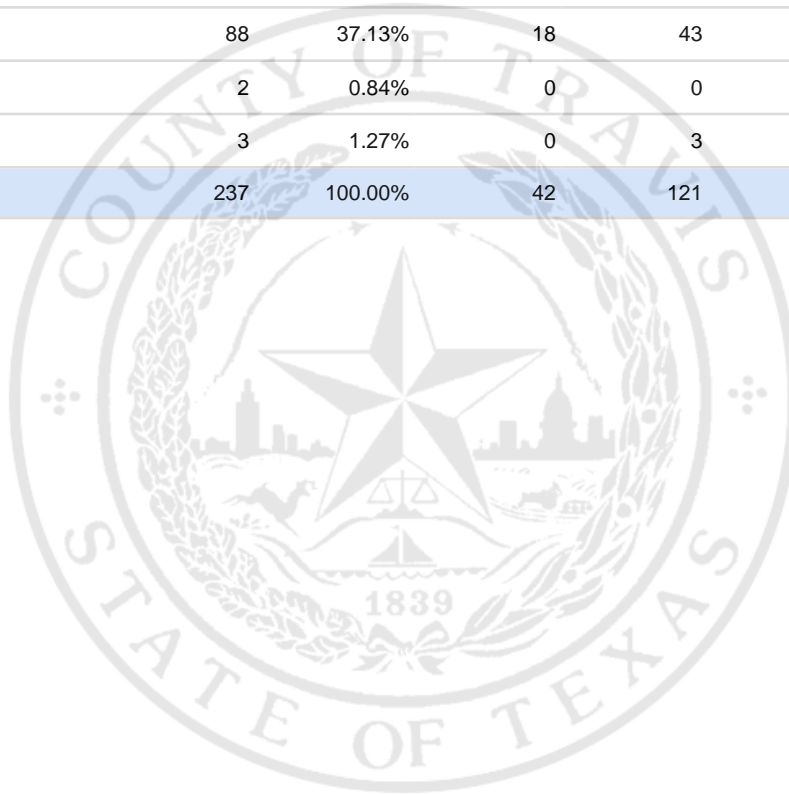

Special Election Precinct Report
Joint Primary Runoff and Special Election
July 14, 2020

UNOFFICIAL RESULTS

Travis County, TX

161

State Senator District 14, Unexpired Term

Vote For 1

	TOTAL	VOTE %	By Mail	Early Voting	Election Day
DEM Sarah Eckhardt	97	40.93%	15	56	26
REP Don Zimmerman	43	18.14%	8	16	19
IND Jeff Ridgeway	4	1.69%	1	3	0
DEM Eddie Rodriguez	88	37.13%	18	43	27
LIB Pat Dixon	2	0.84%	0	0	2
REP Waller Thomas Burns II	3	1.27%	0	3	0
Total Votes Cast	237	100.00%	42	121	74