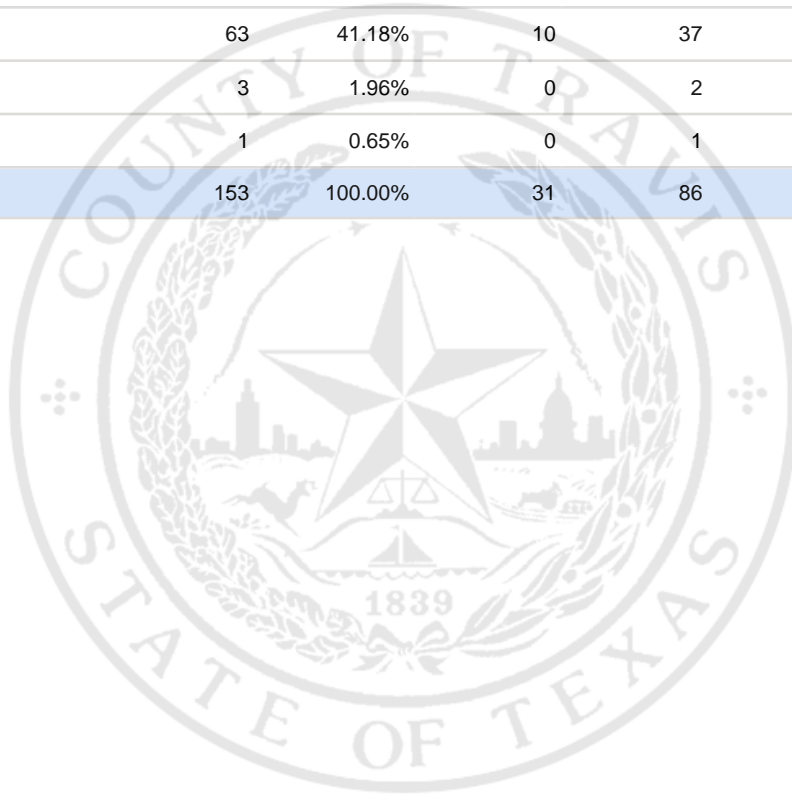

Special Election Precinct Report
Joint Primary Runoff and Special Election
July 14, 2020

UNOFFICIAL RESULTS

Travis County, TX

209

State Senator District 14, Unexpired Term

Vote For 1

	TOTAL	VOTE %	By Mail	Early Voting	Election Day
DEM Sarah Eckhardt	71	46.41%	19	38	14
REP Don Zimmerman	13	8.50%	2	8	3
IND Jeff Ridgeway	2	1.31%	0	0	2
DEM Eddie Rodriguez	63	41.18%	10	37	16
LIB Pat Dixon	3	1.96%	0	2	1
REP Waller Thomas Burns II	1	0.65%	0	1	0
Total Votes Cast	153	100.00%	31	86	36