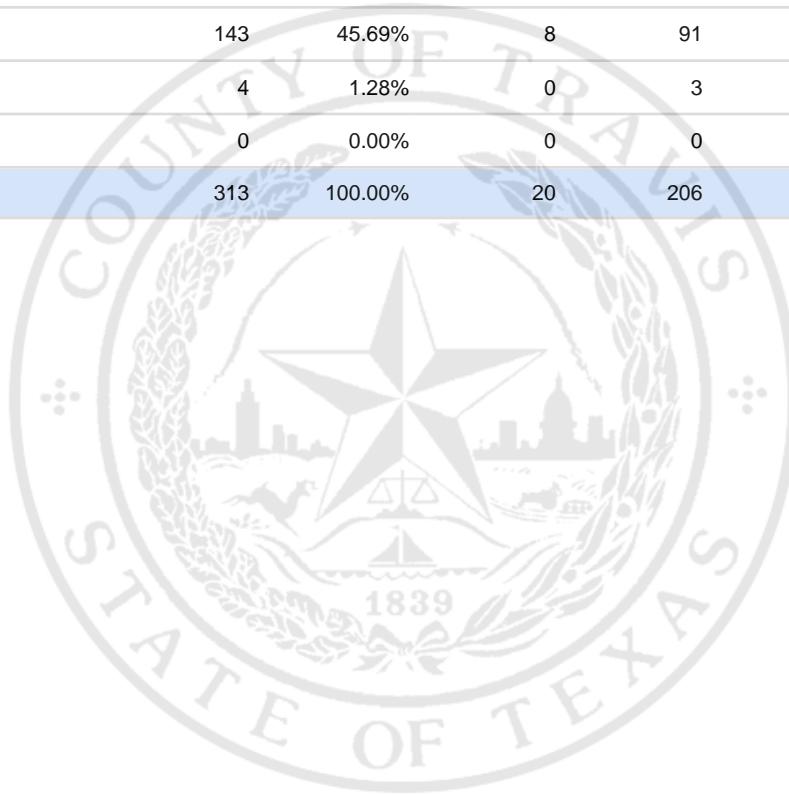

Special Election Precinct Report
Joint Primary Runoff and Special Election
July 14, 2020

UNOFFICIAL RESULTS

Travis County, TX

142

State Senator District 14, Unexpired Term

Vote For 1

	TOTAL	VOTE %	By Mail	Early Voting	Election Day
DEM Sarah Eckhardt	160	51.12%	12	107	41
REP Don Zimmerman	5	1.60%	0	4	1
IND Jeff Ridgeway	1	0.32%	0	1	0
DEM Eddie Rodriguez	143	45.69%	8	91	44
LIB Pat Dixon	4	1.28%	0	3	1
REP Waller Thomas Burns II	0	0.00%	0	0	0
Total Votes Cast	313	100.00%	20	206	87