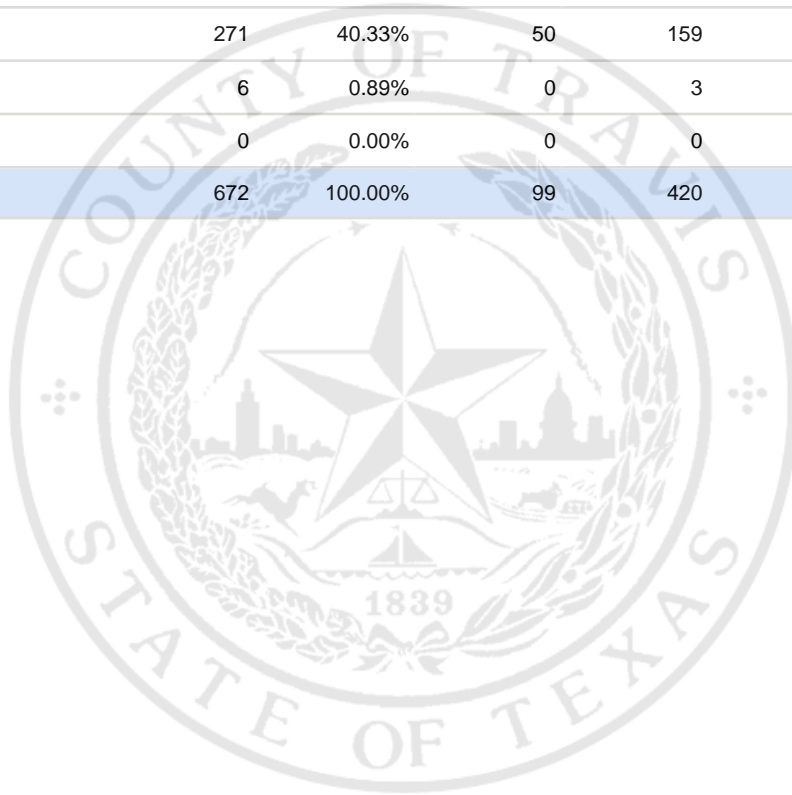

Special Election Precinct Report
Joint Primary Runoff and Special Election
July 14, 2020

UNOFFICIAL RESULTS

Travis County, TX

422

State Senator District 14, Unexpired Term

Vote For 1

	TOTAL	VOTE %	By Mail	Early Voting	Election Day
DEM Sarah Eckhardt	374	55.65%	47	250	77
REP Don Zimmerman	15	2.23%	2	5	8
IND Jeff Ridgeway	6	0.89%	0	3	3
DEM Eddie Rodriguez	271	40.33%	50	159	62
LIB Pat Dixon	6	0.89%	0	3	3
REP Waller Thomas Burns II	0	0.00%	0	0	0
Total Votes Cast	672	100.00%	99	420	153