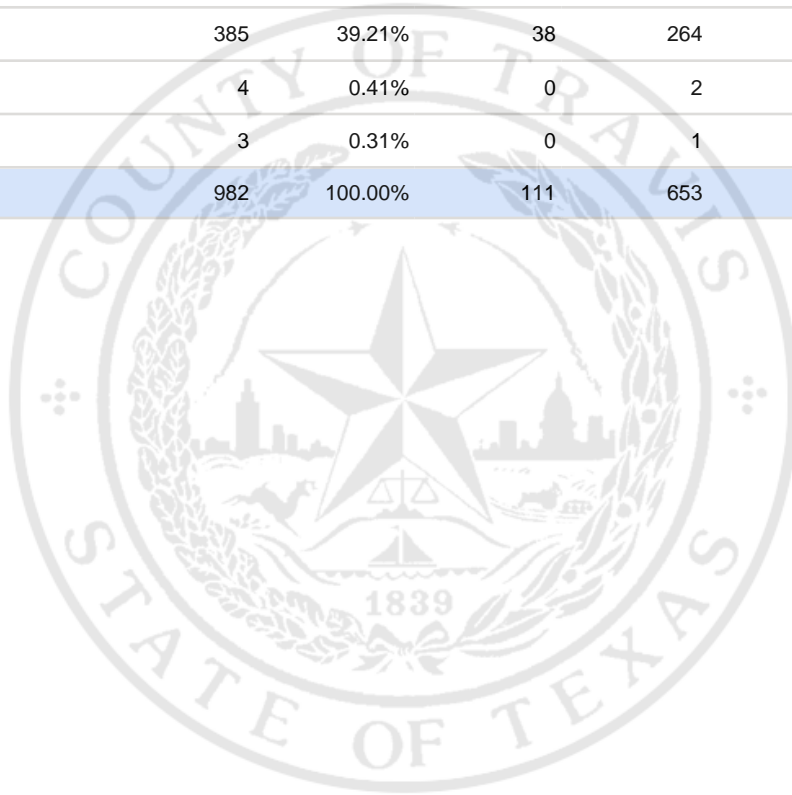

Special Election Precinct Report
Joint Primary Runoff and Special Election
July 14, 2020

UNOFFICIAL RESULTS

Travis County, TX

202

State Senator District 14, Unexpired Term

Vote For 1

	TOTAL	VOTE %	By Mail	Early Voting	Election Day
DEM Sarah Eckhardt	550	56.01%	67	371	112
REP Don Zimmerman	25	2.55%	2	10	13
IND Jeff Ridgeway	15	1.53%	4	5	6
DEM Eddie Rodriguez	385	39.21%	38	264	83
LIB Pat Dixon	4	0.41%	0	2	2
REP Waller Thomas Burns II	3	0.31%	0	1	2
Total Votes Cast	982	100.00%	111	653	218