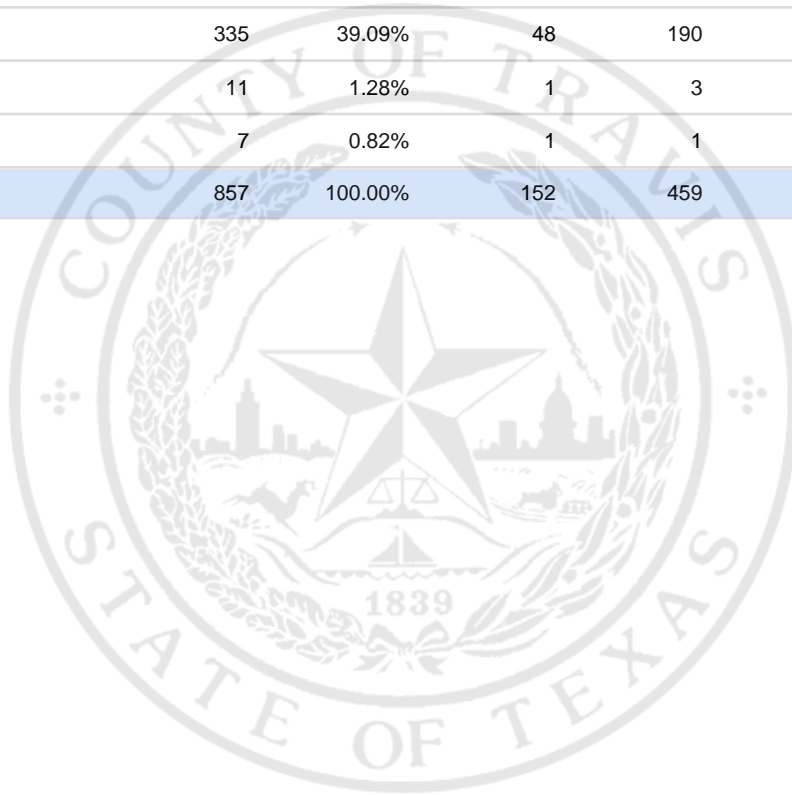

Special Election Precinct Report
Joint Primary Runoff and Special Election
July 14, 2020

UNOFFICIAL RESULTS

Travis County, TX

458

State Senator District 14, Unexpired Term

Vote For 1

	TOTAL	VOTE %	By Mail	Early Voting	Election Day
DEM Sarah Eckhardt	434	50.64%	93	232	109
REP Don Zimmerman	63	7.35%	9	30	24
IND Jeff Ridgeway	7	0.82%	0	3	4
DEM Eddie Rodriguez	335	39.09%	48	190	97
LIB Pat Dixon	11	1.28%	1	3	7
REP Waller Thomas Burns II	7	0.82%	1	1	5
Total Votes Cast	857	100.00%	152	459	246