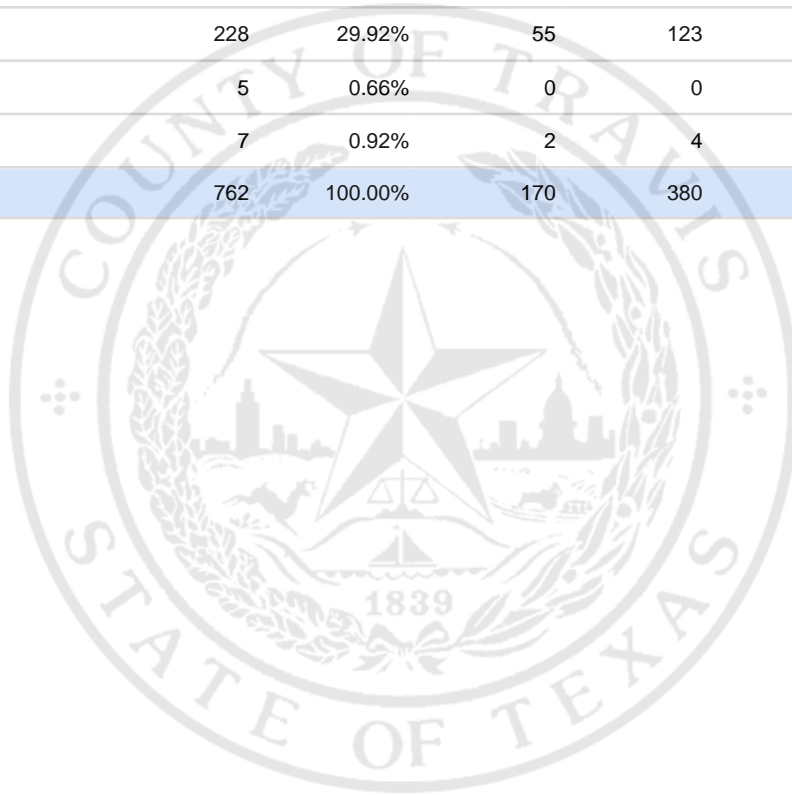

Special Election Precinct Report
Joint Primary Runoff and Special Election
July 14, 2020

UNOFFICIAL RESULTS

Travis County, TX

238

State Senator District 14, Unexpired Term

Vote For 1

	TOTAL	VOTE %	By Mail	Early Voting	Election Day
DEM Sarah Eckhardt	446	58.53%	98	222	126
REP Don Zimmerman	64	8.40%	15	25	24
IND Jeff Ridgeway	12	1.57%	0	6	6
DEM Eddie Rodriguez	228	29.92%	55	123	50
LIB Pat Dixon	5	0.66%	0	0	5
REP Waller Thomas Burns II	7	0.92%	2	4	1
Total Votes Cast	762	100.00%	170	380	212