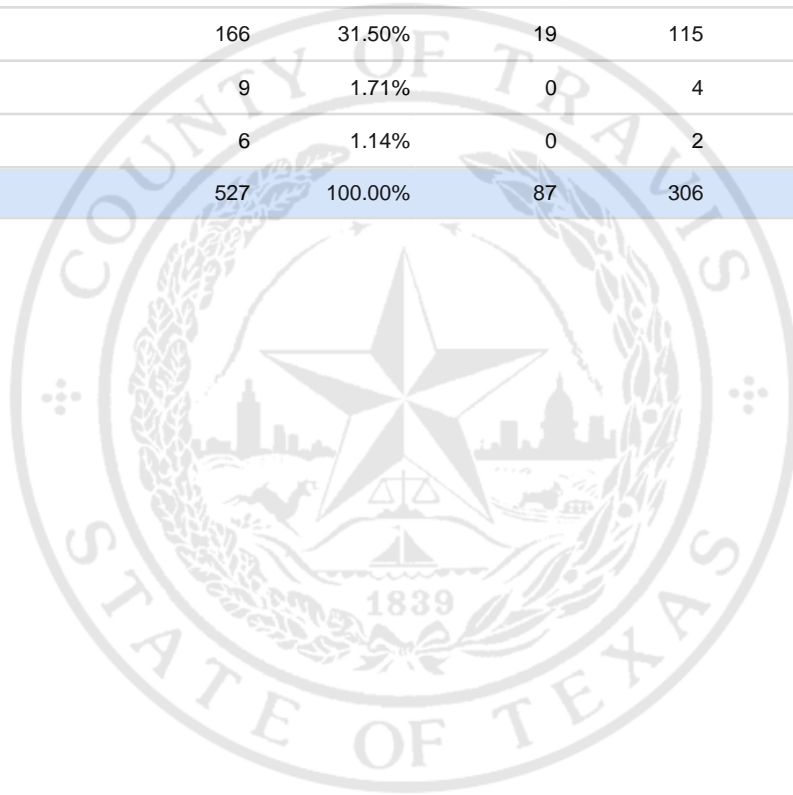

Special Election Precinct Report
Joint Primary Runoff and Special Election
July 14, 2020

UNOFFICIAL RESULTS

Travis County, TX

146

State Senator District 14, Unexpired Term

Vote For 1

	TOTAL	VOTE %	By Mail	Early Voting	Election Day
DEM Sarah Eckhardt	267	50.66%	62	151	54
REP Don Zimmerman	73	13.85%	5	29	39
IND Jeff Ridgeway	6	1.14%	1	5	0
DEM Eddie Rodriguez	166	31.50%	19	115	32
LIB Pat Dixon	9	1.71%	0	4	5
REP Waller Thomas Burns II	6	1.14%	0	2	4
Total Votes Cast	527	100.00%	87	306	134