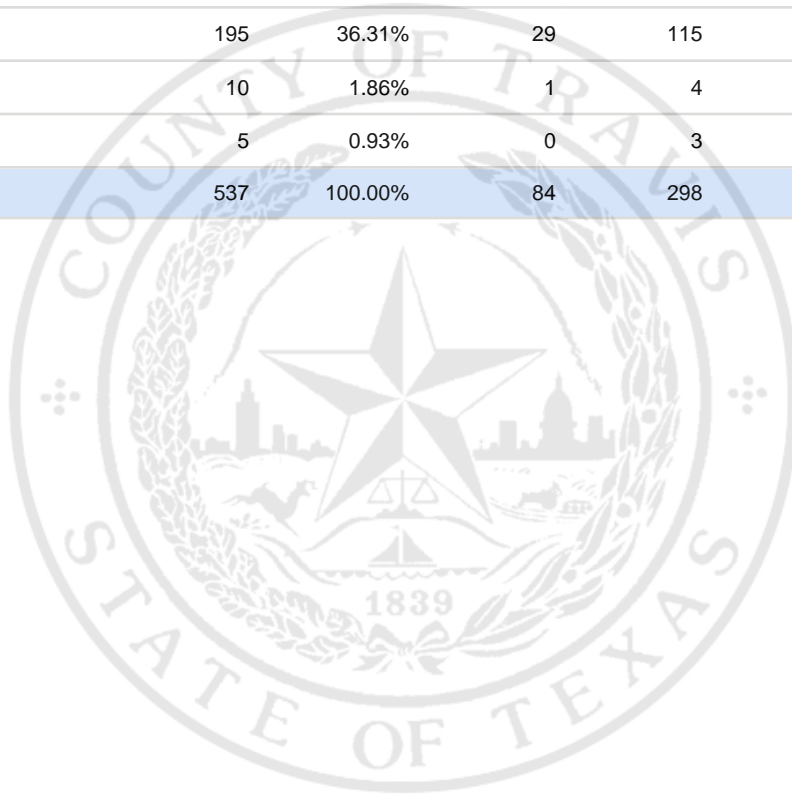

Special Election Precinct Report
Joint Primary Runoff and Special Election
July 14, 2020

UNOFFICIAL RESULTS

Travis County, TX

139

State Senator District 14, Unexpired Term

Vote For 1

	TOTAL	VOTE %	By Mail	Early Voting	Election Day
DEM Sarah Eckhardt	281	52.33%	45	159	77
REP Don Zimmerman	39	7.26%	9	14	16
IND Jeff Ridgeway	7	1.30%	0	3	4
DEM Eddie Rodriguez	195	36.31%	29	115	51
LIB Pat Dixon	10	1.86%	1	4	5
REP Waller Thomas Burns II	5	0.93%	0	3	2
Total Votes Cast	537	100.00%	84	298	155