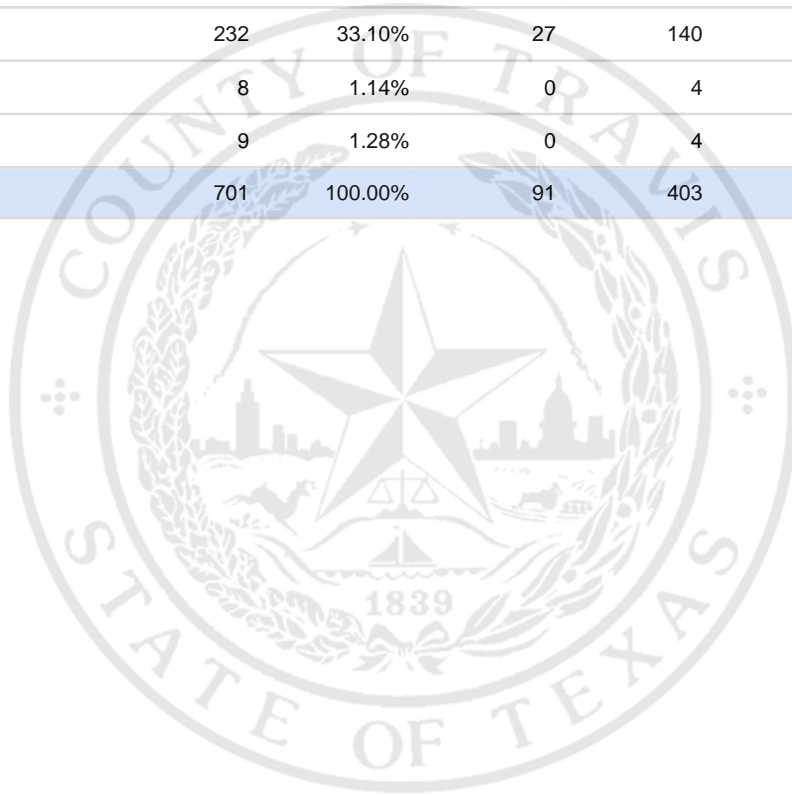

Special Election Precinct Report
Joint Primary Runoff and Special Election
July 14, 2020

UNOFFICIAL RESULTS

Travis County, TX

263

State Senator District 14, Unexpired Term

Vote For 1

	TOTAL	VOTE %	By Mail	Early Voting	Election Day
DEM Sarah Eckhardt	325	46.36%	44	189	92
REP Don Zimmerman	117	16.69%	20	60	37
IND Jeff Ridgeway	10	1.43%	0	6	4
DEM Eddie Rodriguez	232	33.10%	27	140	65
LIB Pat Dixon	8	1.14%	0	4	4
REP Waller Thomas Burns II	9	1.28%	0	4	5
Total Votes Cast	701	100.00%	91	403	207