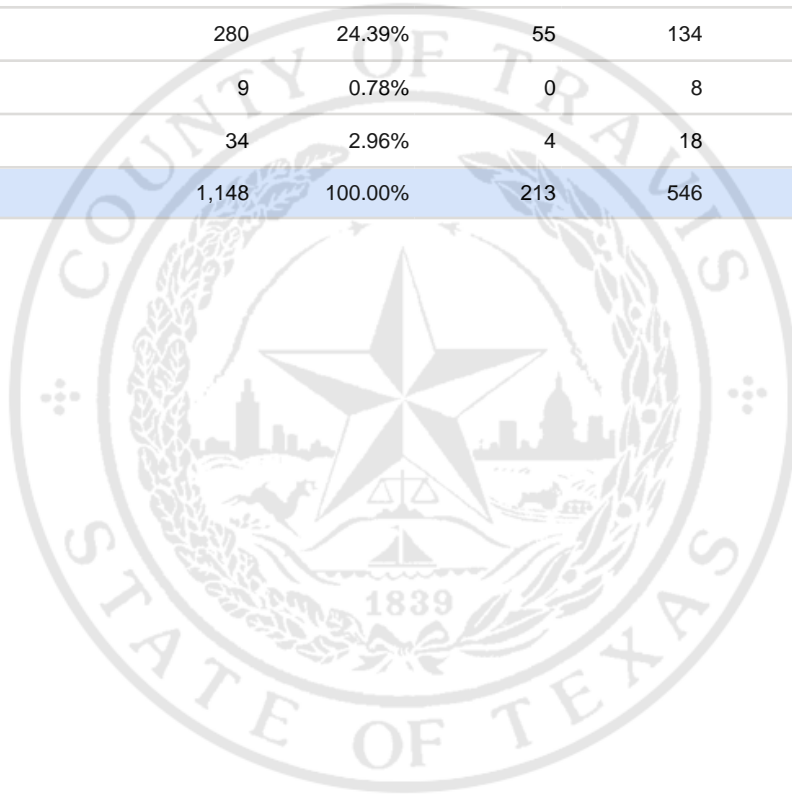

Special Election Precinct Report
Joint Primary Runoff and Special Election
July 14, 2020

UNOFFICIAL RESULTS

Travis County, TX

338

State Senator District 14, Unexpired Term

Vote For 1

	TOTAL	VOTE %	By Mail	Early Voting	Election Day
DEM Sarah Eckhardt	508	44.25%	129	236	143
REP Don Zimmerman	302	26.31%	23	145	134
IND Jeff Ridgeway	15	1.31%	2	5	8
DEM Eddie Rodriguez	280	24.39%	55	134	91
LIB Pat Dixon	9	0.78%	0	8	1
REP Waller Thomas Burns II	34	2.96%	4	18	12
Total Votes Cast	1,148	100.00%	213	546	389