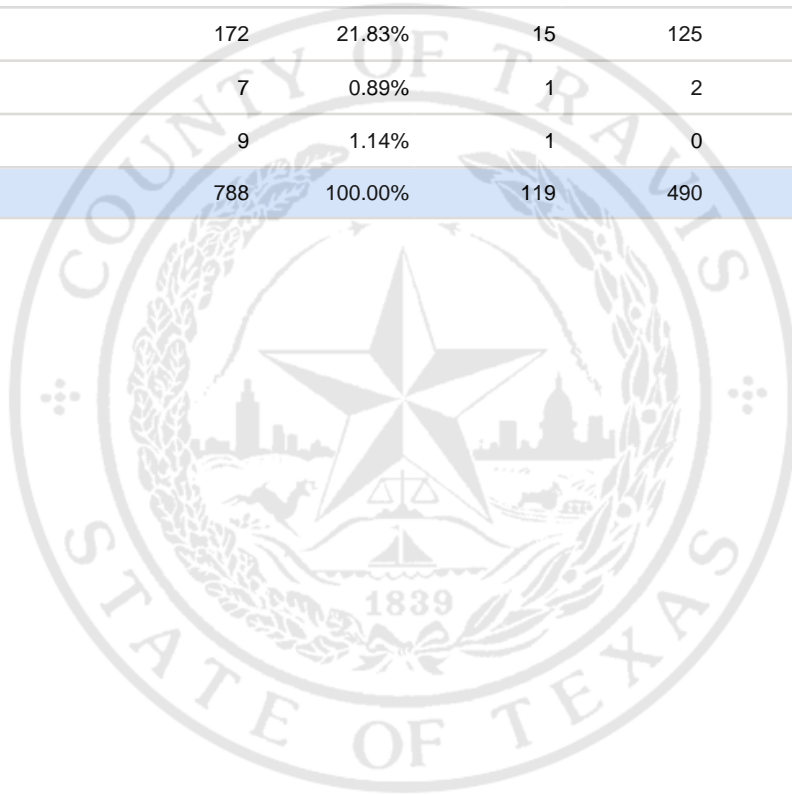

Special Election Precinct Report
Joint Primary Runoff and Special Election
July 14, 2020

UNOFFICIAL RESULTS

Travis County, TX

333

State Senator District 14, Unexpired Term

Vote For 1

	TOTAL	VOTE %	By Mail	Early Voting	Election Day
DEM Sarah Eckhardt	385	48.86%	76	245	64
REP Don Zimmerman	201	25.51%	25	107	69
IND Jeff Ridgeway	14	1.78%	1	11	2
DEM Eddie Rodriguez	172	21.83%	15	125	32
LIB Pat Dixon	7	0.89%	1	2	4
REP Waller Thomas Burns II	9	1.14%	1	0	8
Total Votes Cast	788	100.00%	119	490	179