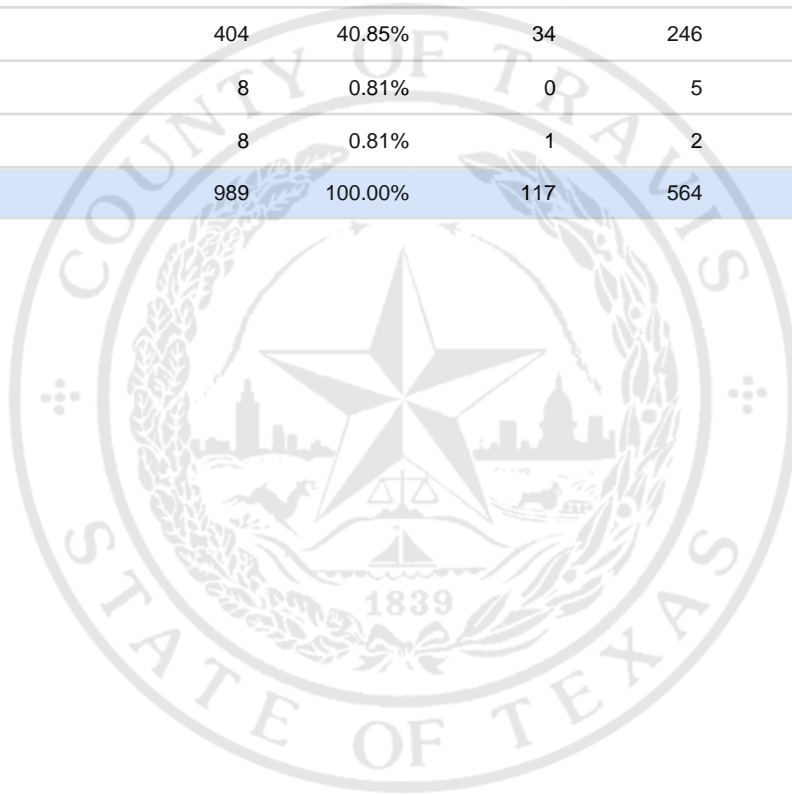

Special Election Precinct Report
Joint Primary Runoff and Special Election
July 14, 2020

UNOFFICIAL RESULTS

Travis County, TX

113

State Senator District 14, Unexpired Term

Vote For 1

	TOTAL	VOTE %	By Mail	Early Voting	Election Day
DEM Sarah Eckhardt	438	44.29%	58	252	128
REP Don Zimmerman	118	11.93%	23	53	42
IND Jeff Ridgeway	13	1.31%	1	6	6
DEM Eddie Rodriguez	404	40.85%	34	246	124
LIB Pat Dixon	8	0.81%	0	5	3
REP Waller Thomas Burns II	8	0.81%	1	2	5
Total Votes Cast	989	100.00%	117	564	308