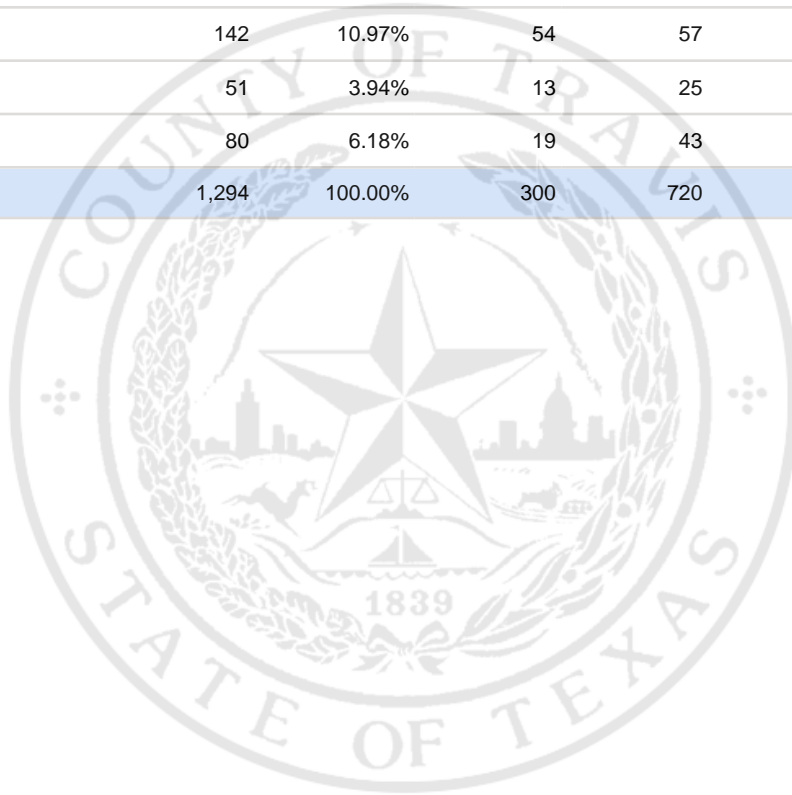

Special Election Precinct Report
Joint Primary Runoff and Special Election
July 14, 2020

UNOFFICIAL RESULTS

Travis County, TX

373

State Senator District 14, Unexpired Term

Vote For 1

	TOTAL	VOTE %	By Mail	Early Voting	Election Day
DEM Sarah Eckhardt	299	23.11%	107	144	48
REP Don Zimmerman	709	54.79%	105	443	161
IND Jeff Ridgeway	13	1.00%	2	8	3
DEM Eddie Rodriguez	142	10.97%	54	57	31
LIB Pat Dixon	51	3.94%	13	25	13
REP Waller Thomas Burns II	80	6.18%	19	43	18
Total Votes Cast	1,294	100.00%	300	720	274