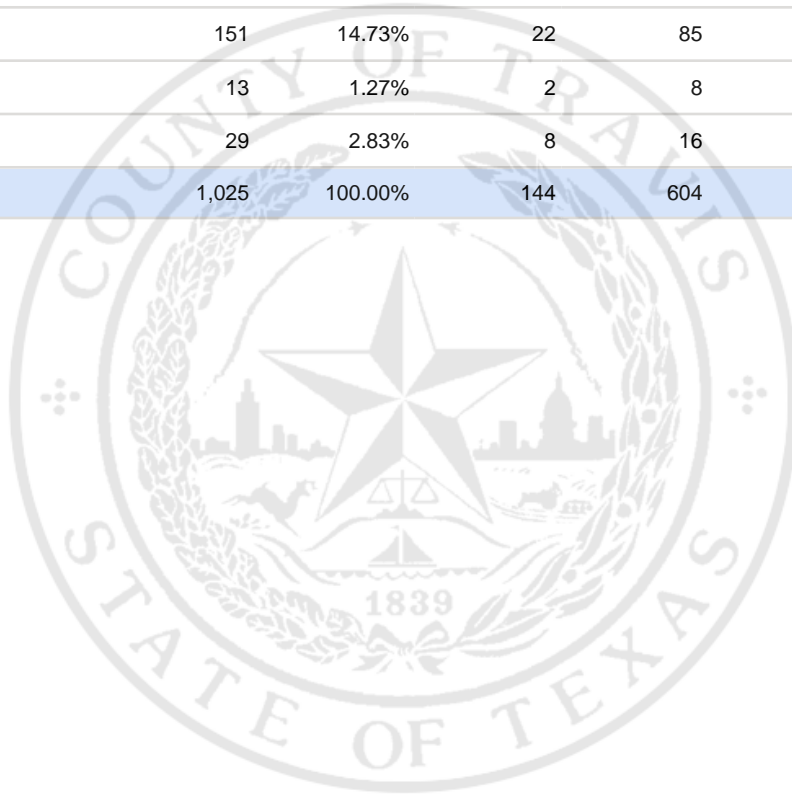

Special Election Precinct Report
Joint Primary Runoff and Special Election
July 14, 2020

UNOFFICIAL RESULTS

Travis County, TX

232

State Senator District 14, Unexpired Term

Vote For 1

	TOTAL	VOTE %	By Mail	Early Voting	Election Day
DEM Sarah Eckhardt	330	32.20%	60	185	85
REP Don Zimmerman	496	48.39%	52	307	137
IND Jeff Ridgeway	6	0.59%	0	3	3
DEM Eddie Rodriguez	151	14.73%	22	85	44
LIB Pat Dixon	13	1.27%	2	8	3
REP Waller Thomas Burns II	29	2.83%	8	16	5
Total Votes Cast	1,025	100.00%	144	604	277