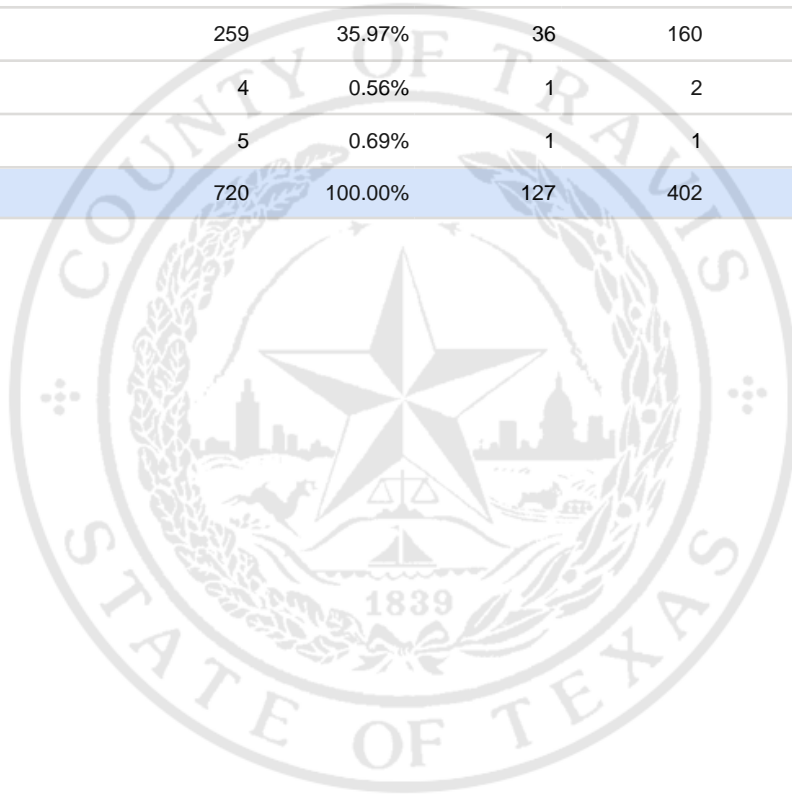

Special Election Precinct Report
Joint Primary Runoff and Special Election
July 14, 2020

UNOFFICIAL RESULTS

Travis County, TX

421

State Senator District 14, Unexpired Term

Vote For 1

	TOTAL	VOTE %	By Mail	Early Voting	Election Day
DEM Sarah Eckhardt	422	58.61%	86	225	111
REP Don Zimmerman	24	3.33%	1	12	11
IND Jeff Ridgeway	6	0.83%	2	2	2
DEM Eddie Rodriguez	259	35.97%	36	160	63
LIB Pat Dixon	4	0.56%	1	2	1
REP Waller Thomas Burns II	5	0.69%	1	1	3
Total Votes Cast	720	100.00%	127	402	191