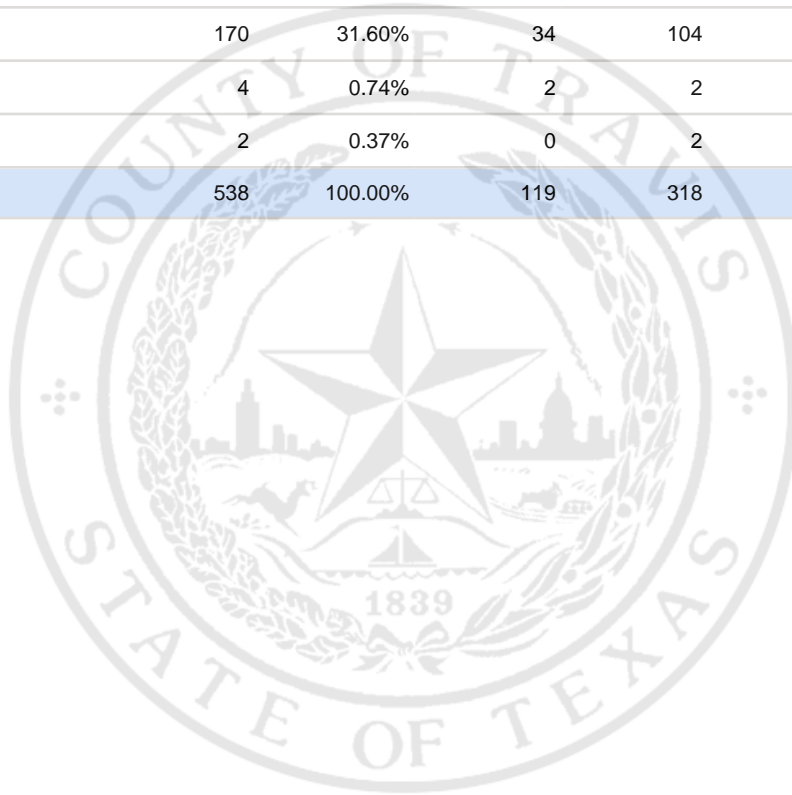

Special Election Precinct Report
Joint Primary Runoff and Special Election
July 14, 2020

UNOFFICIAL RESULTS

Travis County, TX

454

State Senator District 14, Unexpired Term

Vote For 1

	TOTAL	VOTE %	By Mail	Early Voting	Election Day
DEM Sarah Eckhardt	308	57.25%	66	186	56
REP Don Zimmerman	49	9.11%	15	21	13
IND Jeff Ridgeway	5	0.93%	2	3	0
DEM Eddie Rodriguez	170	31.60%	34	104	32
LIB Pat Dixon	4	0.74%	2	2	0
REP Waller Thomas Burns II	2	0.37%	0	2	0
Total Votes Cast	538	100.00%	119	318	101