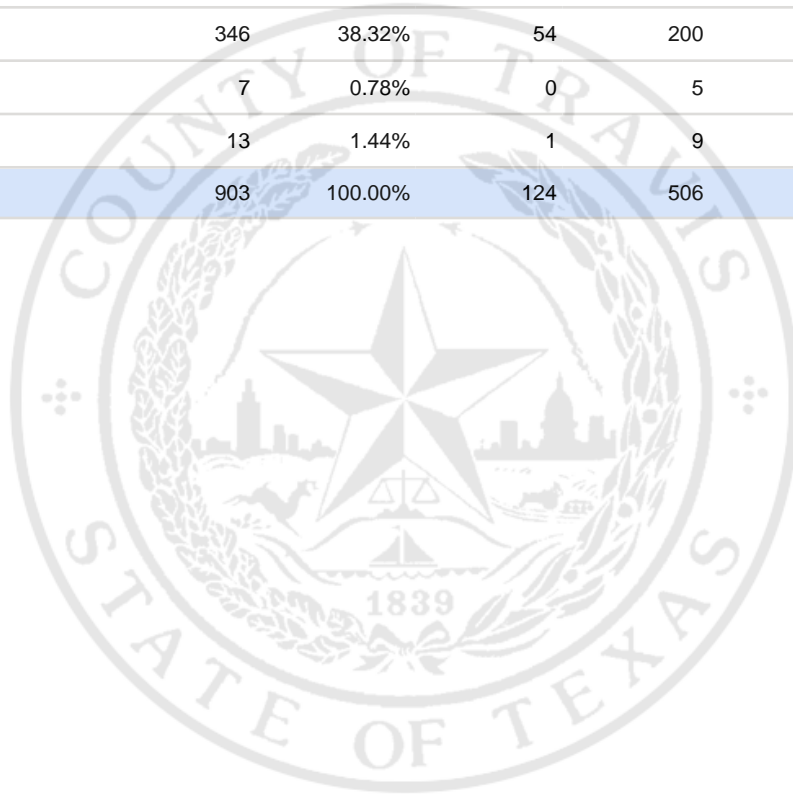

Special Election Precinct Report
Joint Primary Runoff and Special Election
July 14, 2020

UNOFFICIAL RESULTS

Travis County, TX

350

State Senator District 14, Unexpired Term

Vote For 1

	TOTAL	VOTE %	By Mail	Early Voting	Election Day
DEM Sarah Eckhardt	439	48.62%	60	242	137
REP Don Zimmerman	89	9.86%	8	45	36
IND Jeff Ridgeway	9	1.00%	1	5	3
DEM Eddie Rodriguez	346	38.32%	54	200	92
LIB Pat Dixon	7	0.78%	0	5	2
REP Waller Thomas Burns II	13	1.44%	1	9	3
Total Votes Cast	903	100.00%	124	506	273