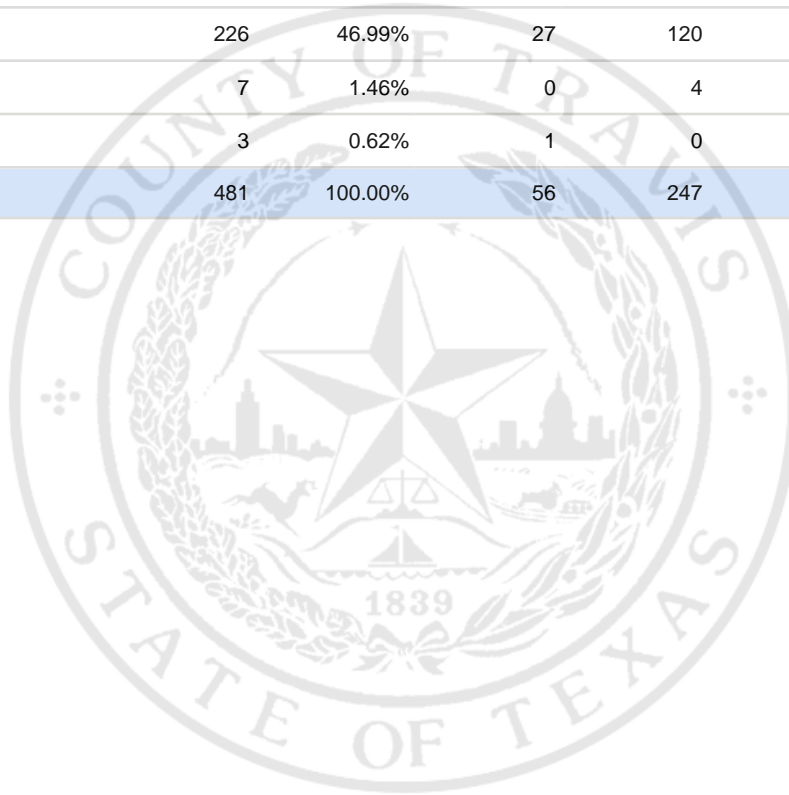

Special Election Precinct Report
Joint Primary Runoff and Special Election
July 14, 2020

UNOFFICIAL RESULTS

Travis County, TX

117

State Senator District 14, Unexpired Term

Vote For 1

	TOTAL	VOTE %	By Mail	Early Voting	Election Day
DEM Sarah Eckhardt	232	48.23%	27	117	88
REP Don Zimmerman	8	1.66%	1	4	3
IND Jeff Ridgeway	5	1.04%	0	2	3
DEM Eddie Rodriguez	226	46.99%	27	120	79
LIB Pat Dixon	7	1.46%	0	4	3
REP Waller Thomas Burns II	3	0.62%	1	0	2
Total Votes Cast	481	100.00%	56	247	178