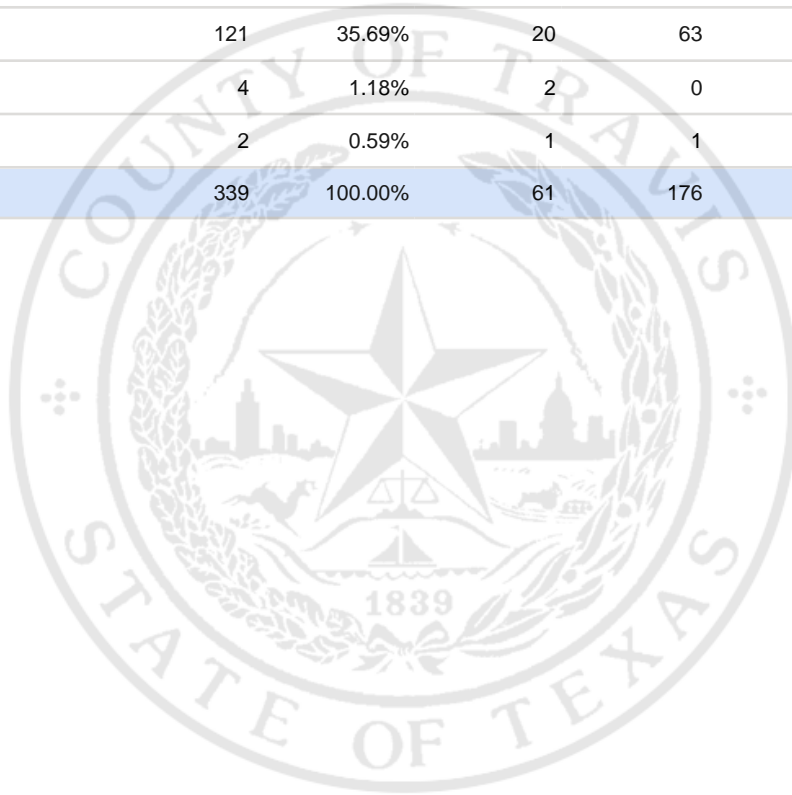

Special Election Precinct Report
Joint Primary Runoff and Special Election
July 14, 2020

UNOFFICIAL RESULTS

Travis County, TX

103

State Senator District 14, Unexpired Term

Vote For 1

	TOTAL	VOTE %	By Mail	Early Voting	Election Day
DEM Sarah Eckhardt	178	52.51%	26	98	54
REP Don Zimmerman	31	9.14%	11	12	8
IND Jeff Ridgeway	3	0.88%	1	2	0
DEM Eddie Rodriguez	121	35.69%	20	63	38
LIB Pat Dixon	4	1.18%	2	0	2
REP Waller Thomas Burns II	2	0.59%	1	1	0
Total Votes Cast	339	100.00%	61	176	102