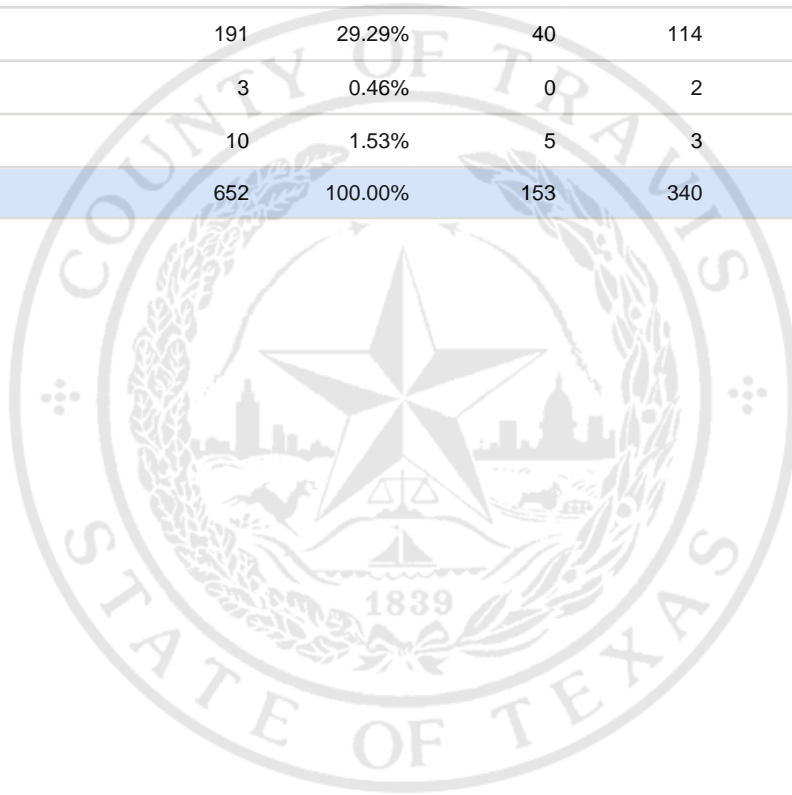

Special Election Precinct Report
Joint Primary Runoff and Special Election
July 14, 2020

UNOFFICIAL RESULTS

Travis County, TX

347

State Senator District 14, Unexpired Term

Vote For 1

	TOTAL	VOTE %	By Mail	Early Voting	Election Day
DEM Sarah Eckhardt	325	49.85%	83	171	71
REP Don Zimmerman	116	17.79%	25	47	44
IND Jeff Ridgeway	7	1.07%	0	3	4
DEM Eddie Rodriguez	191	29.29%	40	114	37
LIB Pat Dixon	3	0.46%	0	2	1
REP Waller Thomas Burns II	10	1.53%	5	3	2
Total Votes Cast	652	100.00%	153	340	159