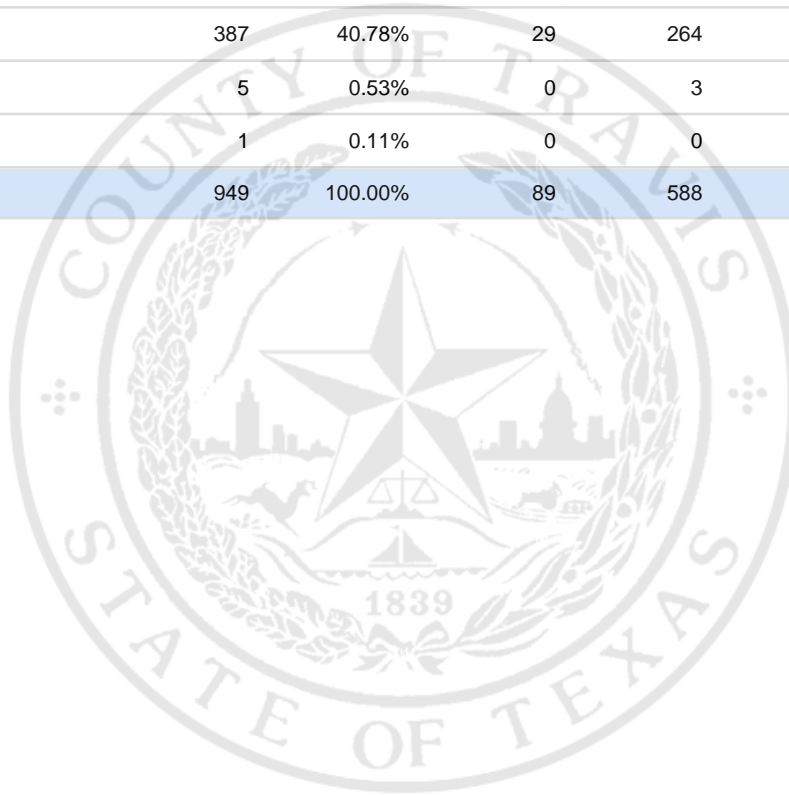

Special Election Precinct Report
Joint Primary Runoff and Special Election
July 14, 2020

UNOFFICIAL RESULTS

Travis County, TX

235

State Senator District 14, Unexpired Term

Vote For 1

	TOTAL	VOTE %	By Mail	Early Voting	Election Day
DEM Sarah Eckhardt	532	56.06%	56	309	167
REP Don Zimmerman	22	2.32%	3	11	8
IND Jeff Ridgeway	2	0.21%	1	1	0
DEM Eddie Rodriguez	387	40.78%	29	264	94
LIB Pat Dixon	5	0.53%	0	3	2
REP Waller Thomas Burns II	1	0.11%	0	0	1
Total Votes Cast	949	100.00%	89	588	272