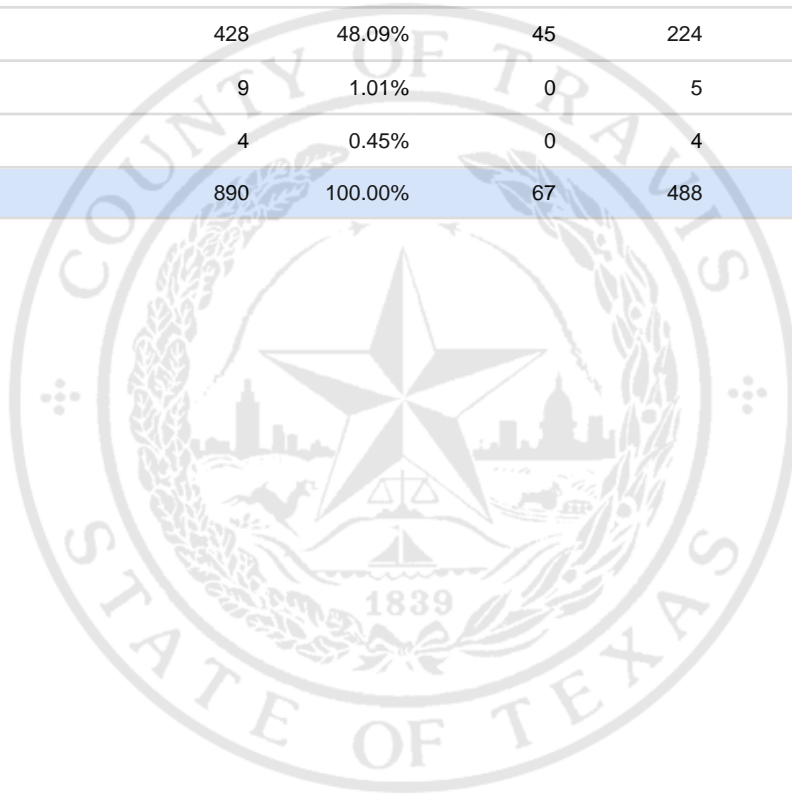

Special Election Precinct Report
Joint Primary Runoff and Special Election
July 14, 2020

UNOFFICIAL RESULTS

Travis County, TX

439

State Senator District 14, Unexpired Term

Vote For 1

	TOTAL	VOTE %	By Mail	Early Voting	Election Day
DEM Sarah Eckhardt	420	47.19%	20	242	158
REP Don Zimmerman	20	2.25%	1	7	12
IND Jeff Ridgeway	9	1.01%	1	6	2
DEM Eddie Rodriguez	428	48.09%	45	224	159
LIB Pat Dixon	9	1.01%	0	5	4
REP Waller Thomas Burns II	4	0.45%	0	4	0
Total Votes Cast	890	100.00%	67	488	335