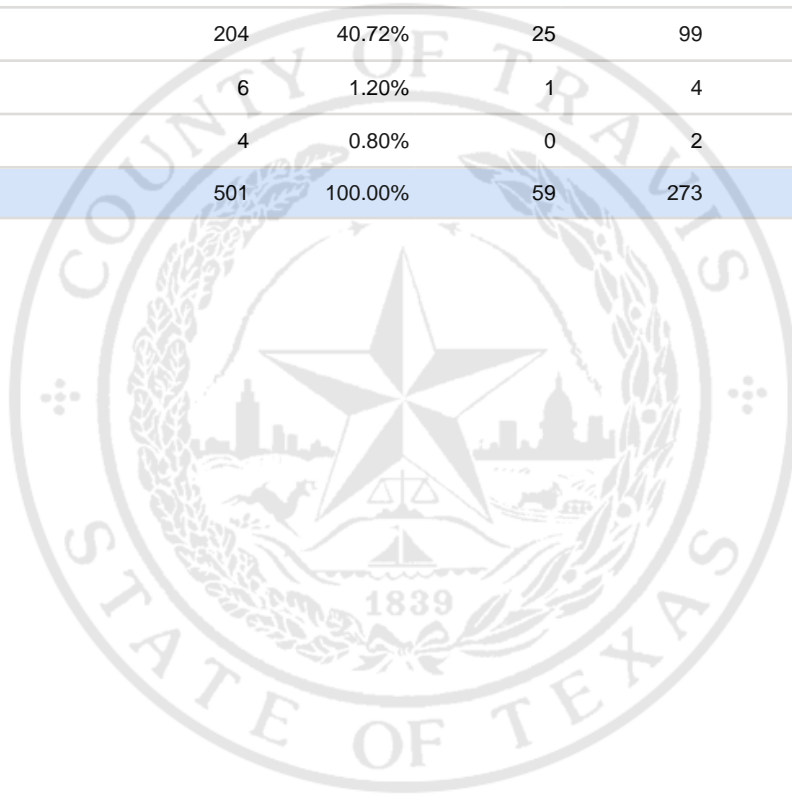

Special Election Precinct Report
Joint Primary Runoff and Special Election
July 14, 2020

UNOFFICIAL RESULTS

Travis County, TX

217

State Senator District 14, Unexpired Term

Vote For 1

	TOTAL	VOTE %	By Mail	Early Voting	Election Day
DEM Sarah Eckhardt	252	50.30%	30	153	69
REP Don Zimmerman	29	5.79%	1	13	15
IND Jeff Ridgeway	6	1.20%	2	2	2
DEM Eddie Rodriguez	204	40.72%	25	99	80
LIB Pat Dixon	6	1.20%	1	4	1
REP Waller Thomas Burns II	4	0.80%	0	2	2
Total Votes Cast	501	100.00%	59	273	169