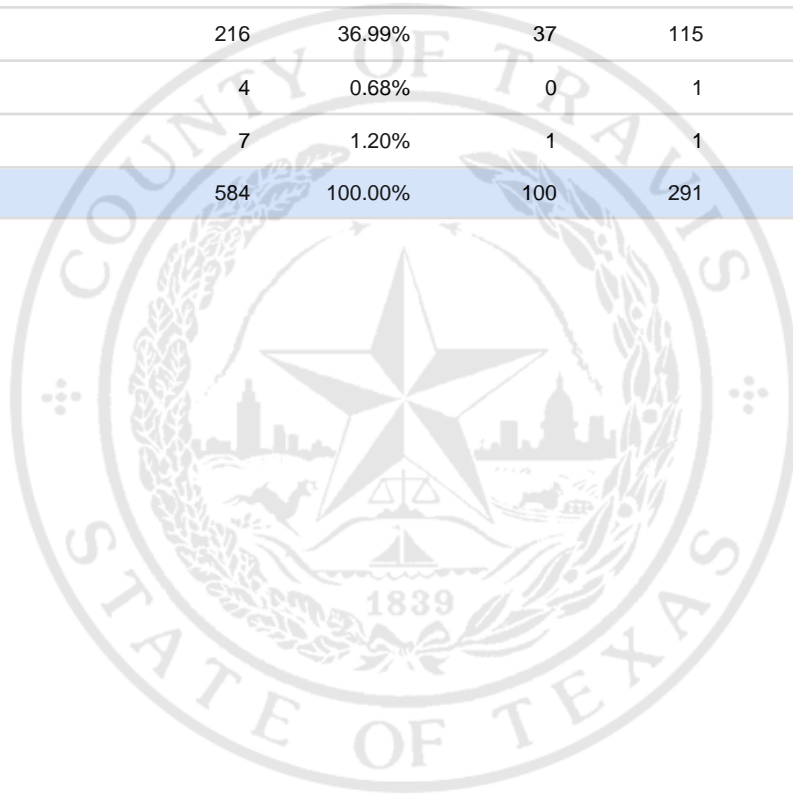

Special Election Precinct Report
Joint Primary Runoff and Special Election
July 14, 2020

UNOFFICIAL RESULTS

Travis County, TX

222

State Senator District 14, Unexpired Term

Vote For 1

	TOTAL	VOTE %	By Mail	Early Voting	Election Day
DEM Sarah Eckhardt	313	53.60%	55	152	106
REP Don Zimmerman	39	6.68%	7	19	13
IND Jeff Ridgeway	5	0.86%	0	3	2
DEM Eddie Rodriguez	216	36.99%	37	115	64
LIB Pat Dixon	4	0.68%	0	1	3
REP Waller Thomas Burns II	7	1.20%	1	1	5
Total Votes Cast	584	100.00%	100	291	193