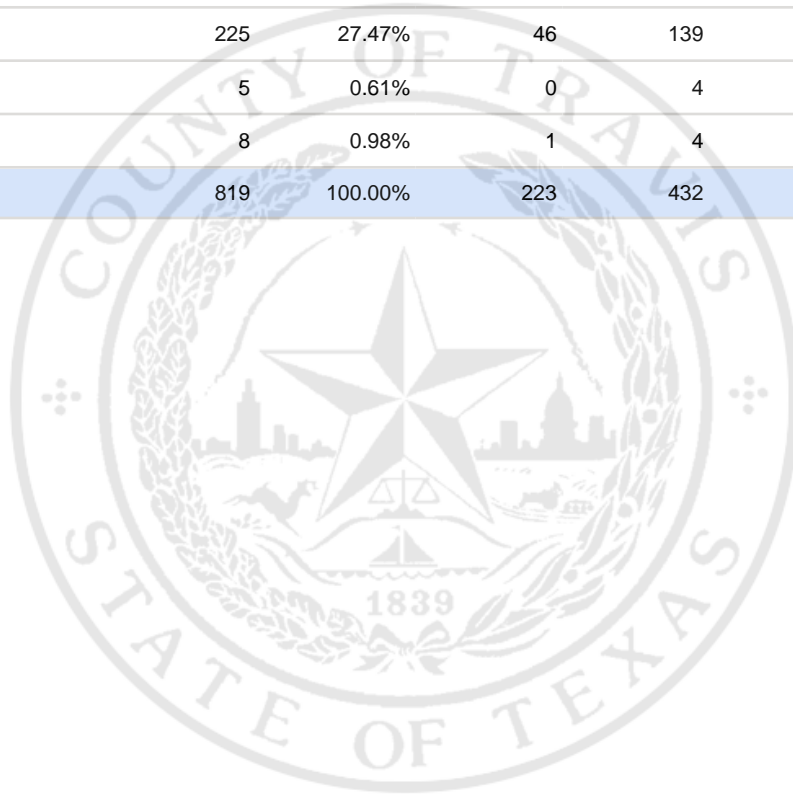

Special Election Precinct Report
Joint Primary Runoff and Special Election
July 14, 2020

UNOFFICIAL RESULTS

Travis County, TX

253

State Senator District 14, Unexpired Term

Vote For 1

	TOTAL	VOTE %	By Mail	Early Voting	Election Day
DEM Sarah Eckhardt	466	56.90%	153	242	71
REP Don Zimmerman	100	12.21%	20	38	42
IND Jeff Ridgeway	15	1.83%	3	5	7
DEM Eddie Rodriguez	225	27.47%	46	139	40
LIB Pat Dixon	5	0.61%	0	4	1
REP Waller Thomas Burns II	8	0.98%	1	4	3
Total Votes Cast	819	100.00%	223	432	164