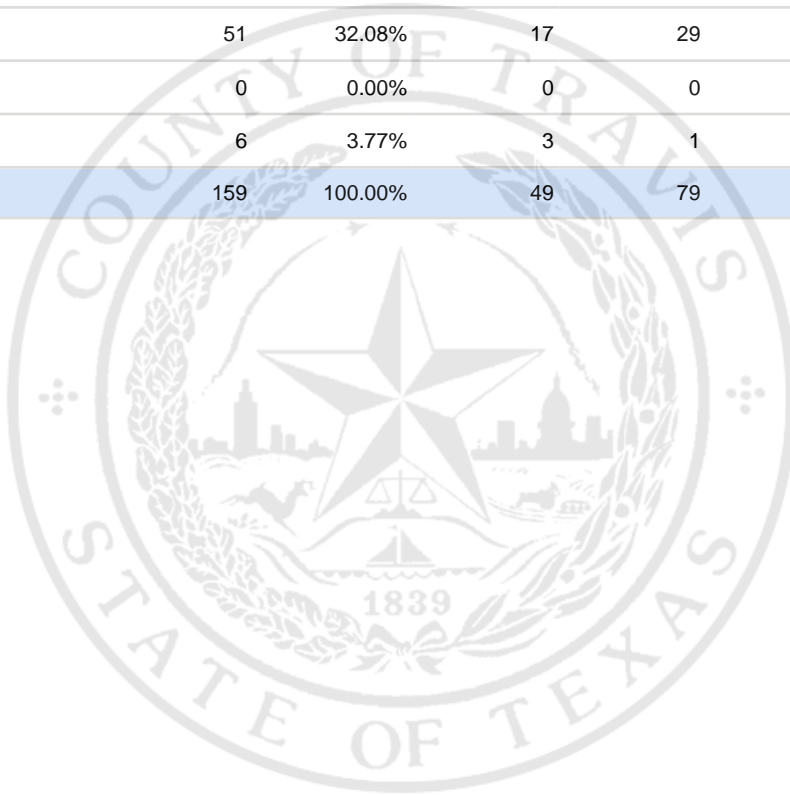

Special Election Precinct Report
Joint Primary Runoff and Special Election
July 14, 2020

UNOFFICIAL RESULTS

Travis County, TX

266

State Senator District 14, Unexpired Term

Vote For 1

	TOTAL	VOTE %	By Mail	Early Voting	Election Day
DEM Sarah Eckhardt	80	50.31%	25	41	14
REP Don Zimmerman	18	11.32%	4	7	7
IND Jeff Ridgeway	4	2.52%	0	1	3
DEM Eddie Rodriguez	51	32.08%	17	29	5
LIB Pat Dixon	0	0.00%	0	0	0
REP Waller Thomas Burns II	6	3.77%	3	1	2
Total Votes Cast	159	100.00%	49	79	31