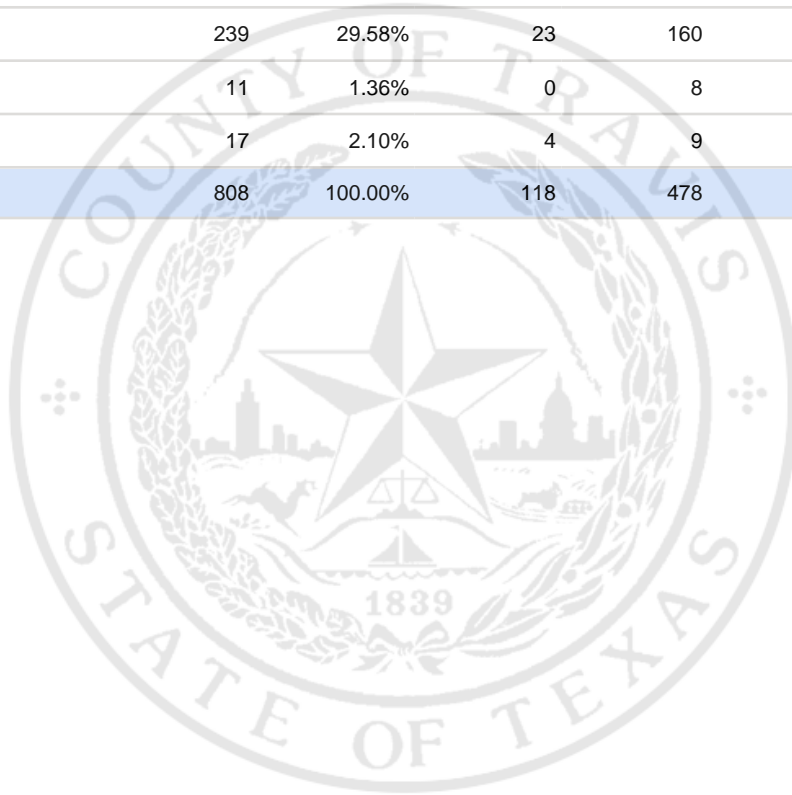

Special Election Precinct Report
Joint Primary Runoff and Special Election
July 14, 2020

UNOFFICIAL RESULTS

Travis County, TX

329

State Senator District 14, Unexpired Term

Vote For 1

	TOTAL	VOTE %	By Mail	Early Voting	Election Day
DEM Sarah Eckhardt	441	54.58%	81	249	111
REP Don Zimmerman	91	11.26%	10	45	36
IND Jeff Ridgeway	9	1.11%	0	7	2
DEM Eddie Rodriguez	239	29.58%	23	160	56
LIB Pat Dixon	11	1.36%	0	8	3
REP Waller Thomas Burns II	17	2.10%	4	9	4
Total Votes Cast	808	100.00%	118	478	212