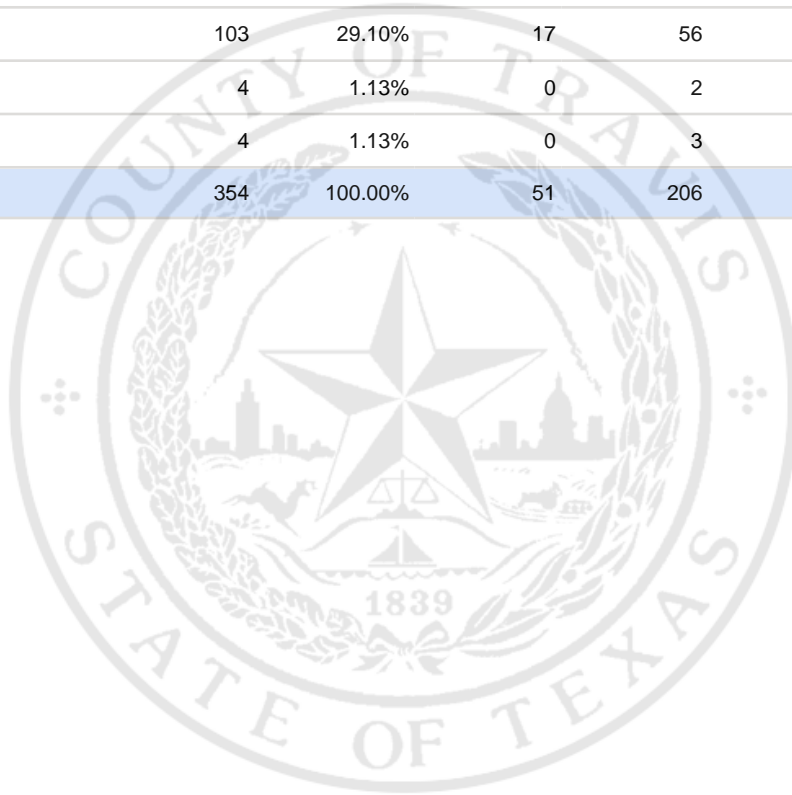

Special Election Precinct Report
Joint Primary Runoff and Special Election
July 14, 2020

UNOFFICIAL RESULTS

Travis County, TX

228

State Senator District 14, Unexpired Term

Vote For 1

	TOTAL	VOTE %	By Mail	Early Voting	Election Day
DEM Sarah Eckhardt	202	57.06%	30	120	52
REP Don Zimmerman	34	9.60%	3	19	12
IND Jeff Ridgeway	7	1.98%	1	6	0
DEM Eddie Rodriguez	103	29.10%	17	56	30
LIB Pat Dixon	4	1.13%	0	2	2
REP Waller Thomas Burns II	4	1.13%	0	3	1
Total Votes Cast	354	100.00%	51	206	97