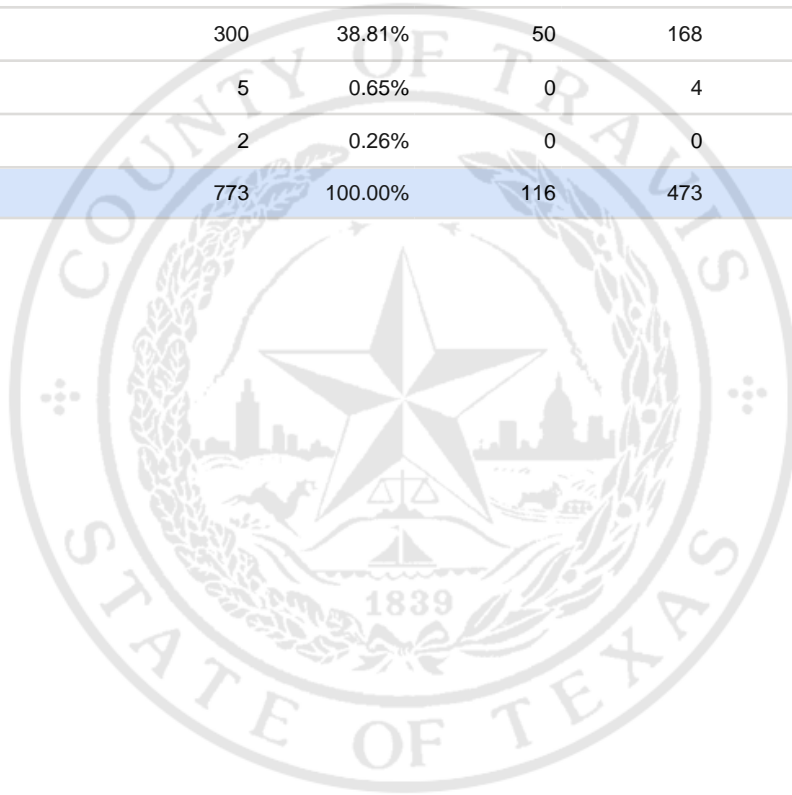

Special Election Precinct Report
Joint Primary Runoff and Special Election
July 14, 2020

UNOFFICIAL RESULTS

Travis County, TX

133

State Senator District 14, Unexpired Term

Vote For 1

	TOTAL	VOTE %	By Mail	Early Voting	Election Day
DEM Sarah Eckhardt	432	55.89%	59	285	88
REP Don Zimmerman	32	4.14%	7	16	9
IND Jeff Ridgeway	2	0.26%	0	0	2
DEM Eddie Rodriguez	300	38.81%	50	168	82
LIB Pat Dixon	5	0.65%	0	4	1
REP Waller Thomas Burns II	2	0.26%	0	0	2
Total Votes Cast	773	100.00%	116	473	184