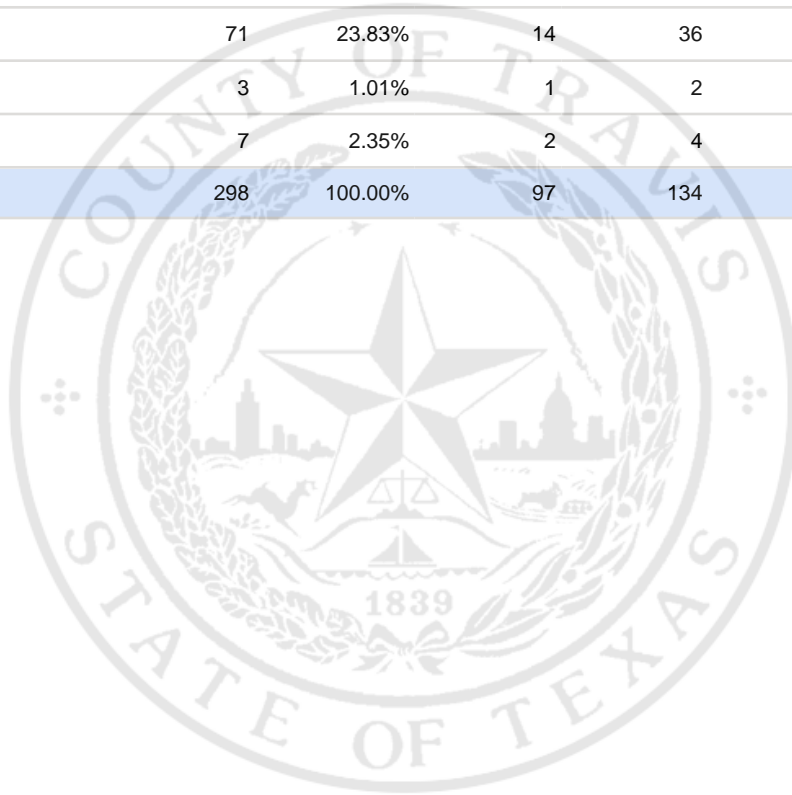

Special Election Precinct Report
Joint Primary Runoff and Special Election
July 14, 2020

UNOFFICIAL RESULTS

Travis County, TX

307

State Senator District 14, Unexpired Term

Vote For 1

	TOTAL	VOTE %	By Mail	Early Voting	Election Day
DEM Sarah Eckhardt	187	62.75%	70	79	38
REP Don Zimmerman	28	9.40%	10	12	6
IND Jeff Ridgeway	2	0.67%	0	1	1
DEM Eddie Rodriguez	71	23.83%	14	36	21
LIB Pat Dixon	3	1.01%	1	2	0
REP Waller Thomas Burns II	7	2.35%	2	4	1
Total Votes Cast	298	100.00%	97	134	67