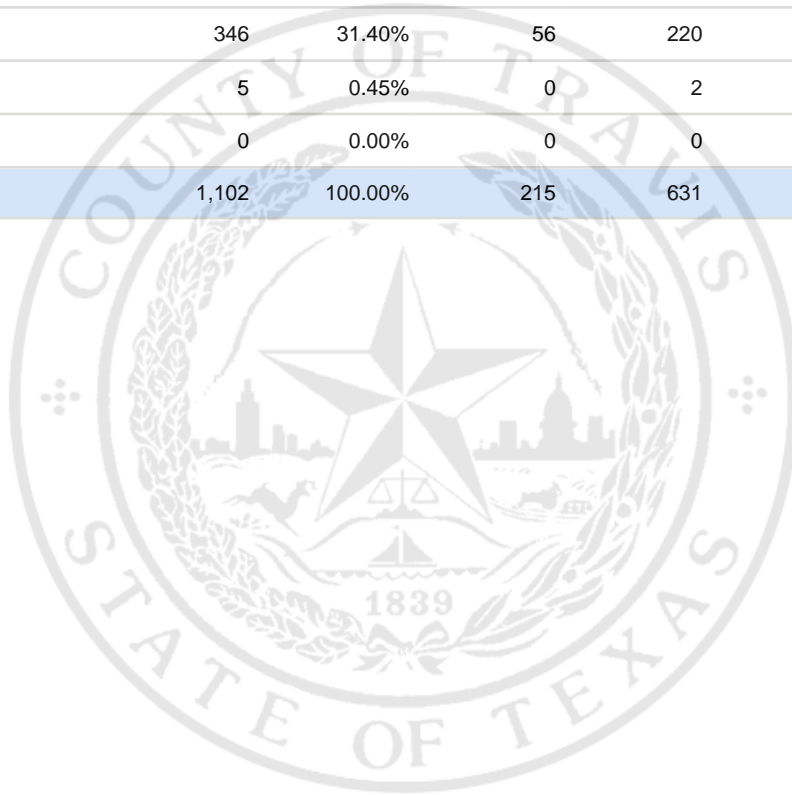

Special Election Precinct Report
Joint Primary Runoff and Special Election
July 14, 2020

UNOFFICIAL RESULTS

Travis County, TX

236

State Senator District 14, Unexpired Term

Vote For 1

	TOTAL	VOTE %	By Mail	Early Voting	Election Day
DEM Sarah Eckhardt	690	62.61%	153	380	157
REP Don Zimmerman	53	4.81%	5	28	20
IND Jeff Ridgeway	8	0.73%	1	1	6
DEM Eddie Rodriguez	346	31.40%	56	220	70
LIB Pat Dixon	5	0.45%	0	2	3
REP Waller Thomas Burns II	0	0.00%	0	0	0
Total Votes Cast	1,102	100.00%	215	631	256