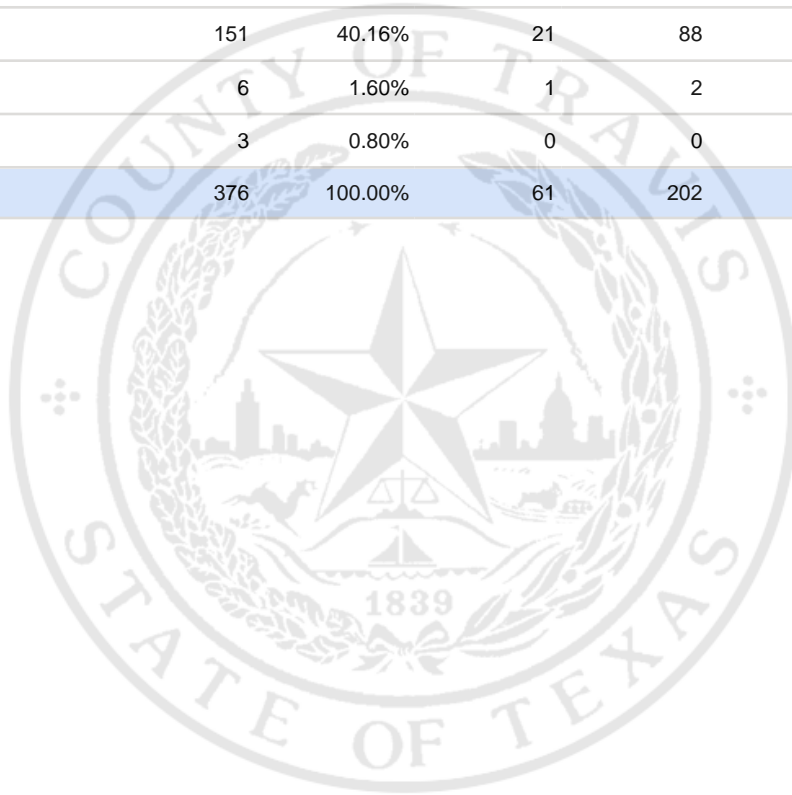

Special Election Precinct Report
Joint Primary Runoff and Special Election
July 14, 2020

UNOFFICIAL RESULTS

Travis County, TX

211

State Senator District 14, Unexpired Term

Vote For 1

	TOTAL	VOTE %	By Mail	Early Voting	Election Day
DEM Sarah Eckhardt	190	50.53%	32	105	53
REP Don Zimmerman	25	6.65%	7	7	11
IND Jeff Ridgeway	1	0.27%	0	0	1
DEM Eddie Rodriguez	151	40.16%	21	88	42
LIB Pat Dixon	6	1.60%	1	2	3
REP Waller Thomas Burns II	3	0.80%	0	0	3
Total Votes Cast	376	100.00%	61	202	113