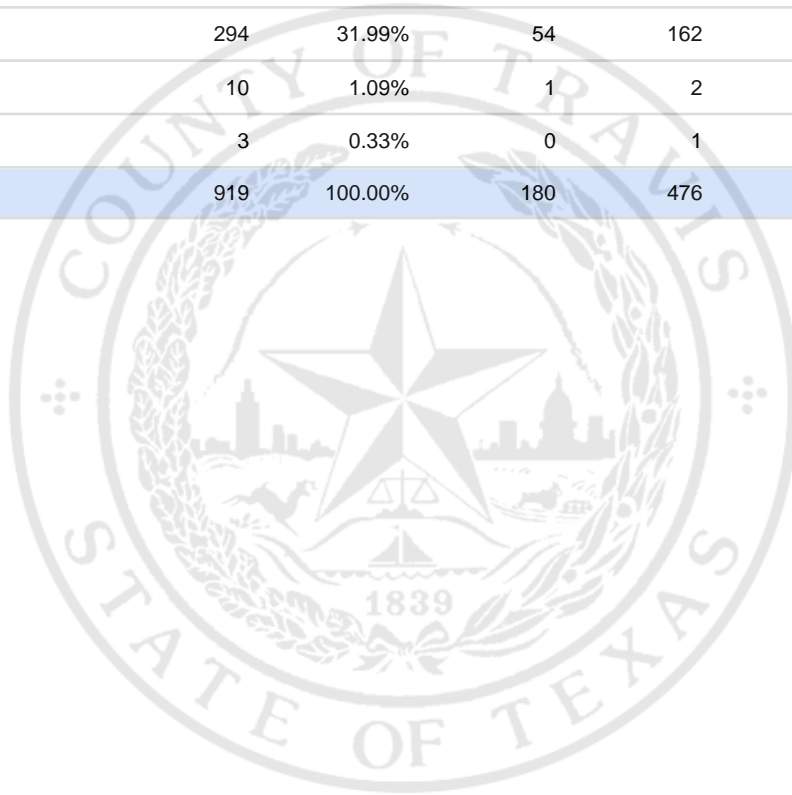

Special Election Precinct Report
Joint Primary Runoff and Special Election
July 14, 2020

UNOFFICIAL RESULTS

Travis County, TX

332

State Senator District 14, Unexpired Term

Vote For 1

	TOTAL	VOTE %	By Mail	Early Voting	Election Day
DEM Sarah Eckhardt	569	61.92%	120	296	153
REP Don Zimmerman	36	3.92%	5	11	20
IND Jeff Ridgeway	7	0.76%	0	4	3
DEM Eddie Rodriguez	294	31.99%	54	162	78
LIB Pat Dixon	10	1.09%	1	2	7
REP Waller Thomas Burns II	3	0.33%	0	1	2
Total Votes Cast	919	100.00%	180	476	263