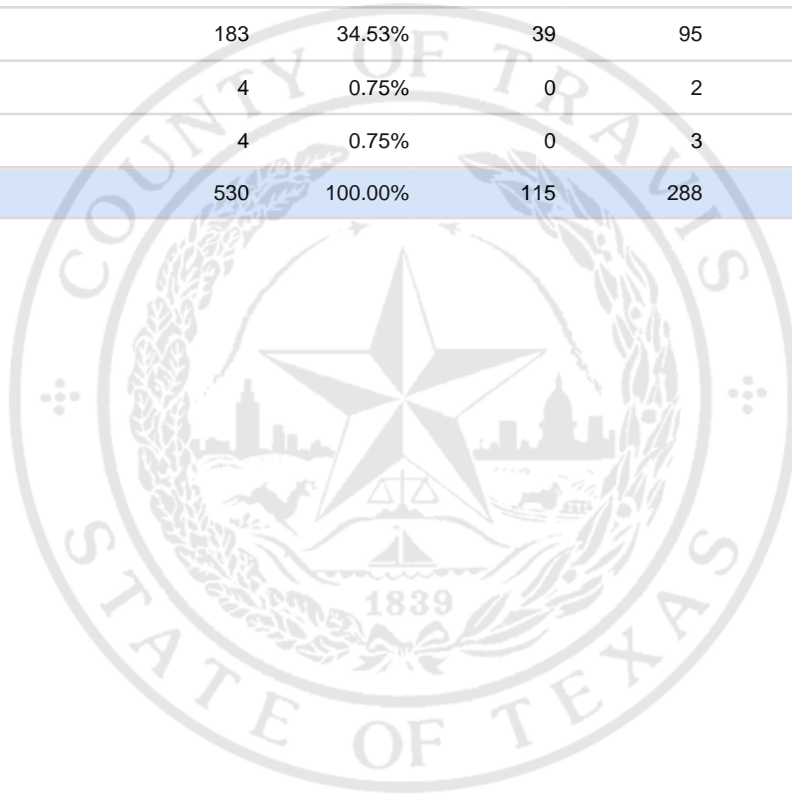

Special Election Precinct Report
Joint Primary Runoff and Special Election
July 14, 2020

UNOFFICIAL RESULTS

Travis County, TX

256

State Senator District 14, Unexpired Term

Vote For 1

	TOTAL	VOTE %	By Mail	Early Voting	Election Day
DEM Sarah Eckhardt	275	51.89%	71	150	54
REP Don Zimmerman	58	10.94%	5	36	17
IND Jeff Ridgeway	6	1.13%	0	2	4
DEM Eddie Rodriguez	183	34.53%	39	95	49
LIB Pat Dixon	4	0.75%	0	2	2
REP Waller Thomas Burns II	4	0.75%	0	3	1
Total Votes Cast	530	100.00%	115	288	127