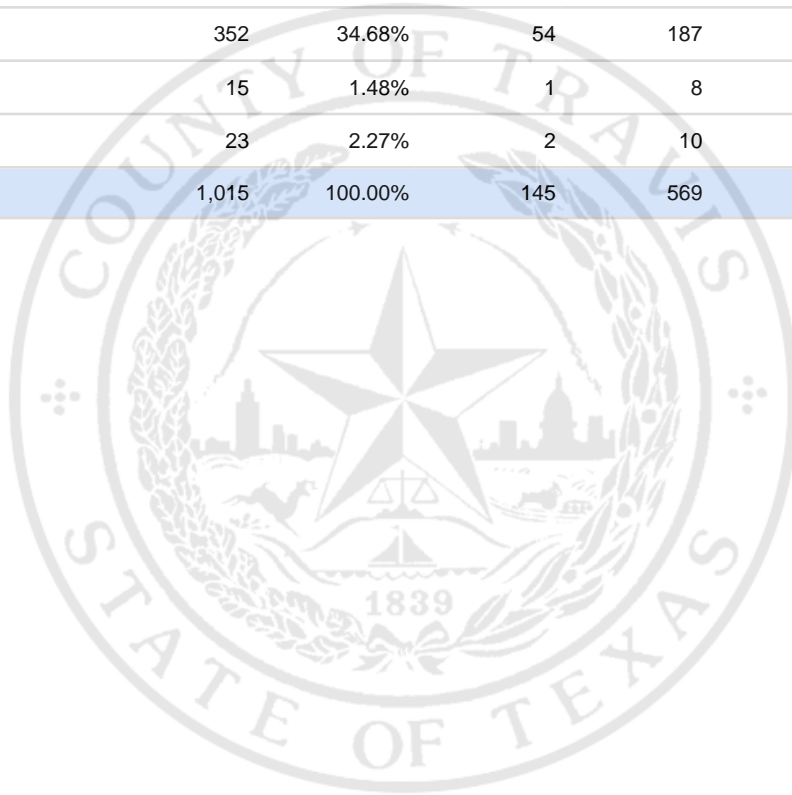

Special Election Precinct Report
Joint Primary Runoff and Special Election
July 14, 2020

UNOFFICIAL RESULTS

Travis County, TX

110

State Senator District 14, Unexpired Term

Vote For 1

	TOTAL	VOTE %	By Mail	Early Voting	Election Day
DEM Sarah Eckhardt	449	44.24%	61	280	108
REP Don Zimmerman	163	16.06%	26	75	62
IND Jeff Ridgeway	13	1.28%	1	9	3
DEM Eddie Rodriguez	352	34.68%	54	187	111
LIB Pat Dixon	15	1.48%	1	8	6
REP Waller Thomas Burns II	23	2.27%	2	10	11
Total Votes Cast	1,015	100.00%	145	569	301