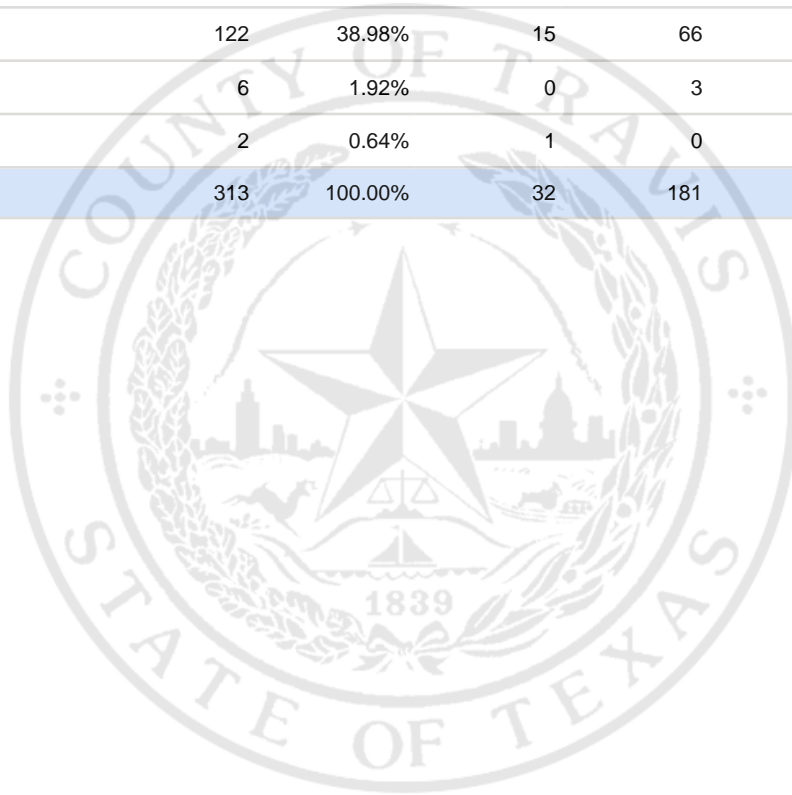

Special Election Precinct Report
Joint Primary Runoff and Special Election
July 14, 2020

UNOFFICIAL RESULTS

Travis County, TX

108

State Senator District 14, Unexpired Term

Vote For 1

	TOTAL	VOTE %	By Mail	Early Voting	Election Day
DEM Sarah Eckhardt	158	50.48%	13	98	47
REP Don Zimmerman	19	6.07%	3	10	6
IND Jeff Ridgeway	6	1.92%	0	4	2
DEM Eddie Rodriguez	122	38.98%	15	66	41
LIB Pat Dixon	6	1.92%	0	3	3
REP Waller Thomas Burns II	2	0.64%	1	0	1
Total Votes Cast	313	100.00%	32	181	100