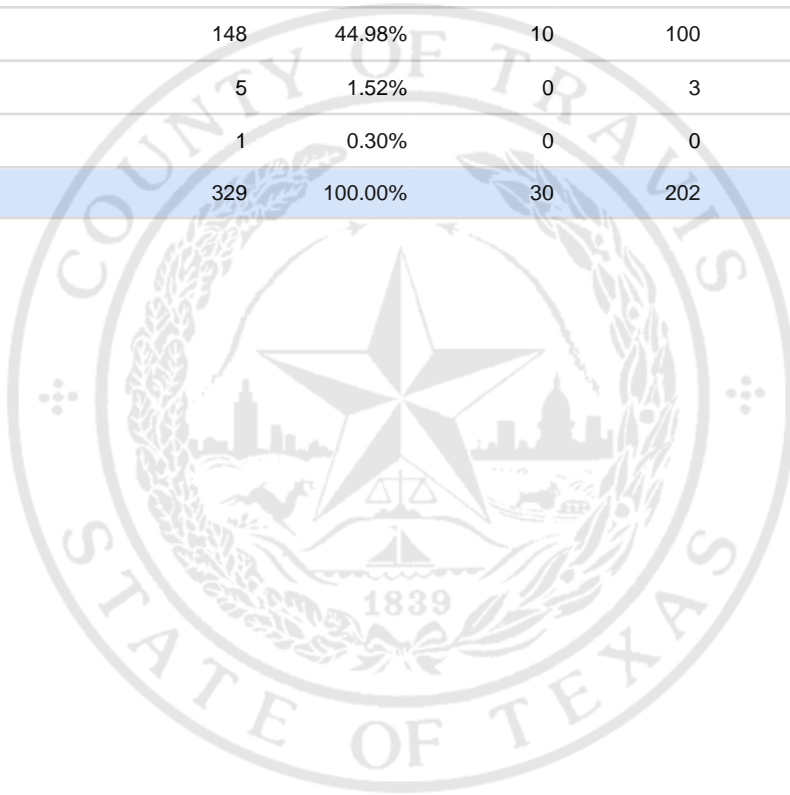

Special Election Precinct Report
Joint Primary Runoff and Special Election
July 14, 2020

UNOFFICIAL RESULTS

Travis County, TX

206

State Senator District 14, Unexpired Term

Vote For 1

	TOTAL	VOTE %	By Mail	Early Voting	Election Day
DEM Sarah Eckhardt	166	50.46%	17	94	55
REP Don Zimmerman	5	1.52%	3	2	0
IND Jeff Ridgeway	4	1.22%	0	3	1
DEM Eddie Rodriguez	148	44.98%	10	100	38
LIB Pat Dixon	5	1.52%	0	3	2
REP Waller Thomas Burns II	1	0.30%	0	0	1
Total Votes Cast	329	100.00%	30	202	97