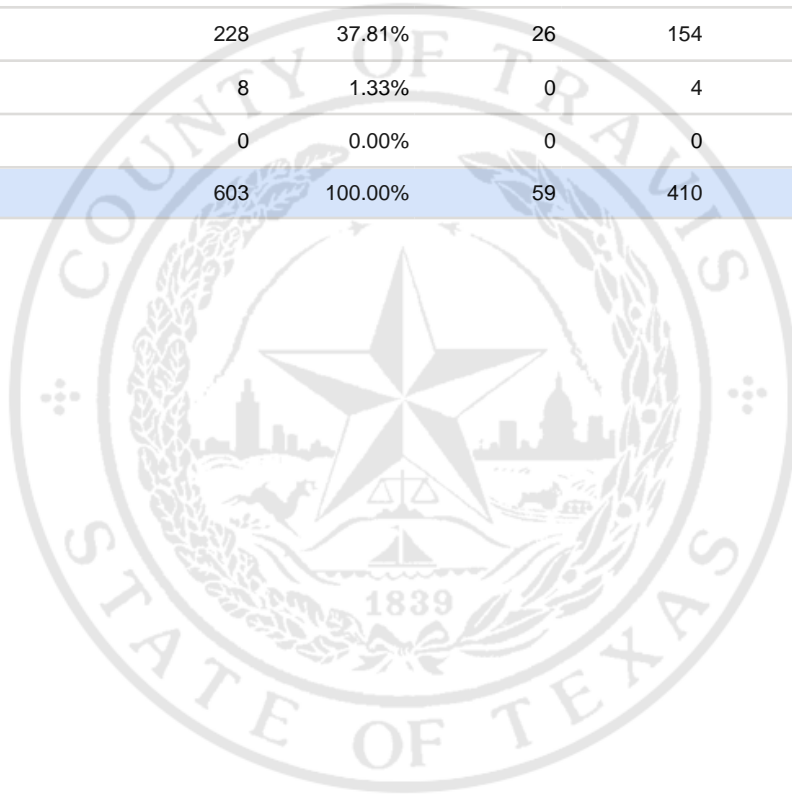

Special Election Precinct Report
Joint Primary Runoff and Special Election
July 14, 2020

UNOFFICIAL RESULTS

Travis County, TX

149

State Senator District 14, Unexpired Term

Vote For 1

	TOTAL	VOTE %	By Mail	Early Voting	Election Day
DEM Sarah Eckhardt	355	58.87%	30	246	79
REP Don Zimmerman	9	1.49%	2	4	3
IND Jeff Ridgeway	3	0.50%	1	2	0
DEM Eddie Rodriguez	228	37.81%	26	154	48
LIB Pat Dixon	8	1.33%	0	4	4
REP Waller Thomas Burns II	0	0.00%	0	0	0
Total Votes Cast	603	100.00%	59	410	134