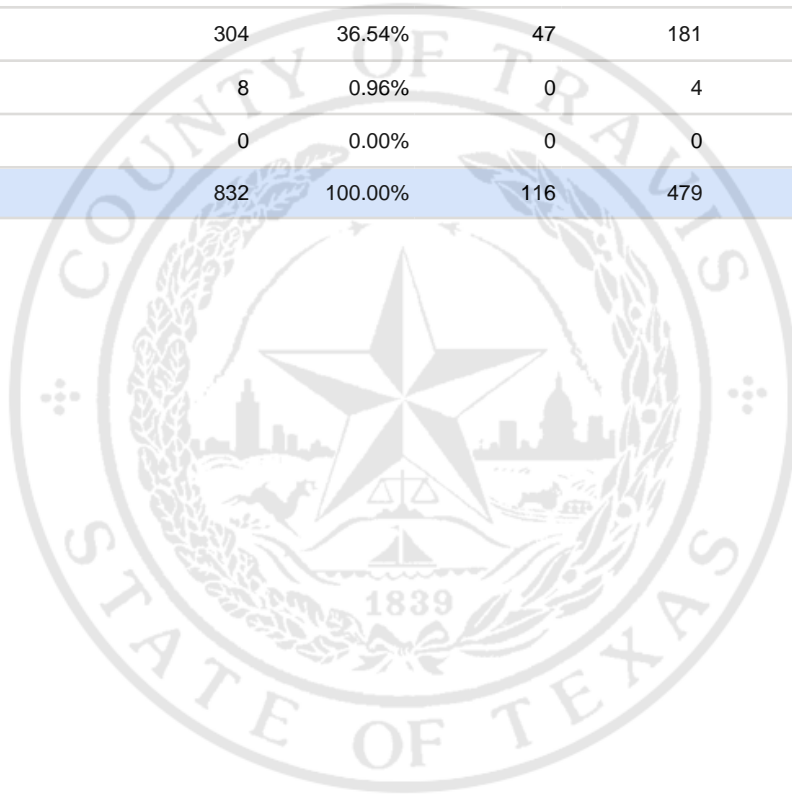

Special Election Precinct Report
Joint Primary Runoff and Special Election
July 14, 2020

UNOFFICIAL RESULTS

Travis County, TX

132

State Senator District 14, Unexpired Term

Vote For 1

	TOTAL	VOTE %	By Mail	Early Voting	Election Day
DEM Sarah Eckhardt	494	59.38%	64	288	142
REP Don Zimmerman	16	1.92%	2	4	10
IND Jeff Ridgeway	10	1.20%	3	2	5
DEM Eddie Rodriguez	304	36.54%	47	181	76
LIB Pat Dixon	8	0.96%	0	4	4
REP Waller Thomas Burns II	0	0.00%	0	0	0
Total Votes Cast	832	100.00%	116	479	237