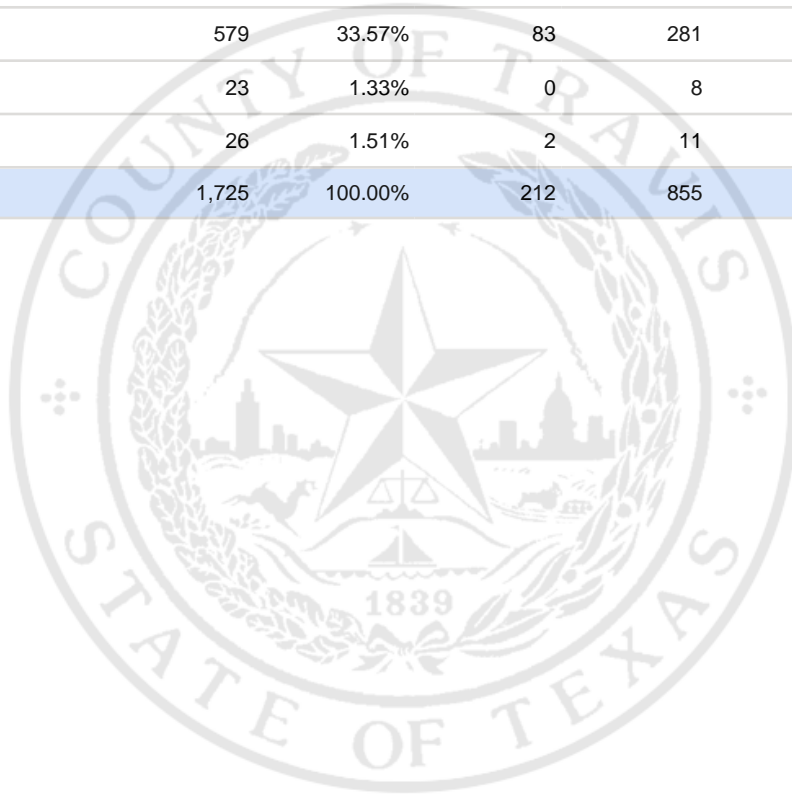

Special Election Precinct Report
Joint Primary Runoff and Special Election
July 14, 2020

UNOFFICIAL RESULTS

Travis County, TX

137

State Senator District 14, Unexpired Term

Vote For 1

	TOTAL	VOTE %	By Mail	Early Voting	Election Day
DEM Sarah Eckhardt	694	40.23%	78	369	247
REP Don Zimmerman	375	21.74%	44	173	158
IND Jeff Ridgeway	28	1.62%	5	13	10
DEM Eddie Rodriguez	579	33.57%	83	281	215
LIB Pat Dixon	23	1.33%	0	8	15
REP Waller Thomas Burns II	26	1.51%	2	11	13
Total Votes Cast	1,725	100.00%	212	855	658