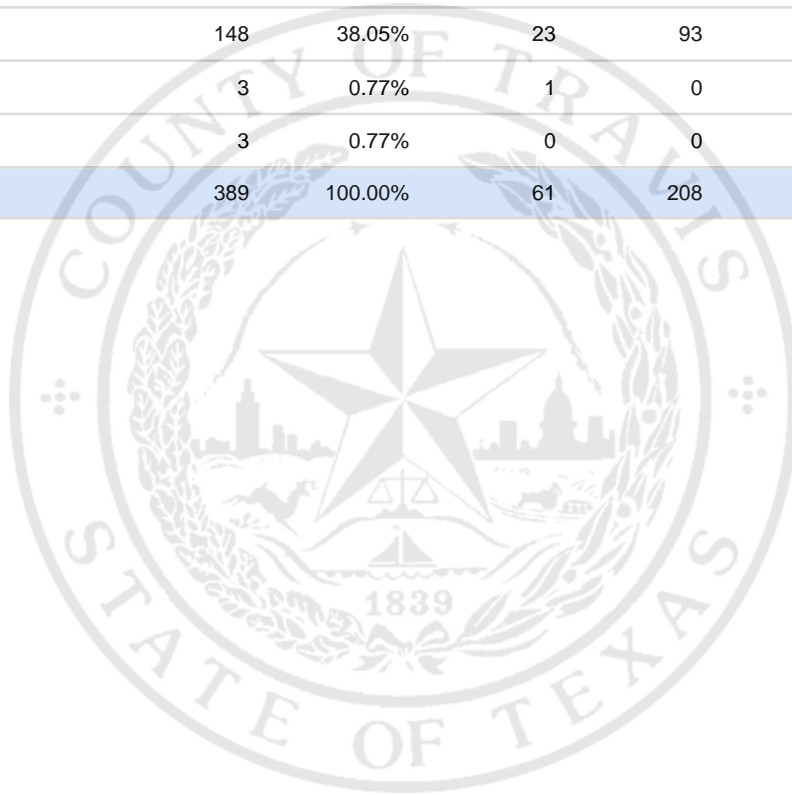

Special Election Precinct Report
Joint Primary Runoff and Special Election
July 14, 2020

UNOFFICIAL RESULTS

Travis County, TX

323

State Senator District 14, Unexpired Term

Vote For 1

	TOTAL	VOTE %	By Mail	Early Voting	Election Day
DEM Sarah Eckhardt	209	53.73%	32	107	70
REP Don Zimmerman	18	4.63%	4	5	9
IND Jeff Ridgeway	8	2.06%	1	3	4
DEM Eddie Rodriguez	148	38.05%	23	93	32
LIB Pat Dixon	3	0.77%	1	0	2
REP Waller Thomas Burns II	3	0.77%	0	0	3
Total Votes Cast	389	100.00%	61	208	120