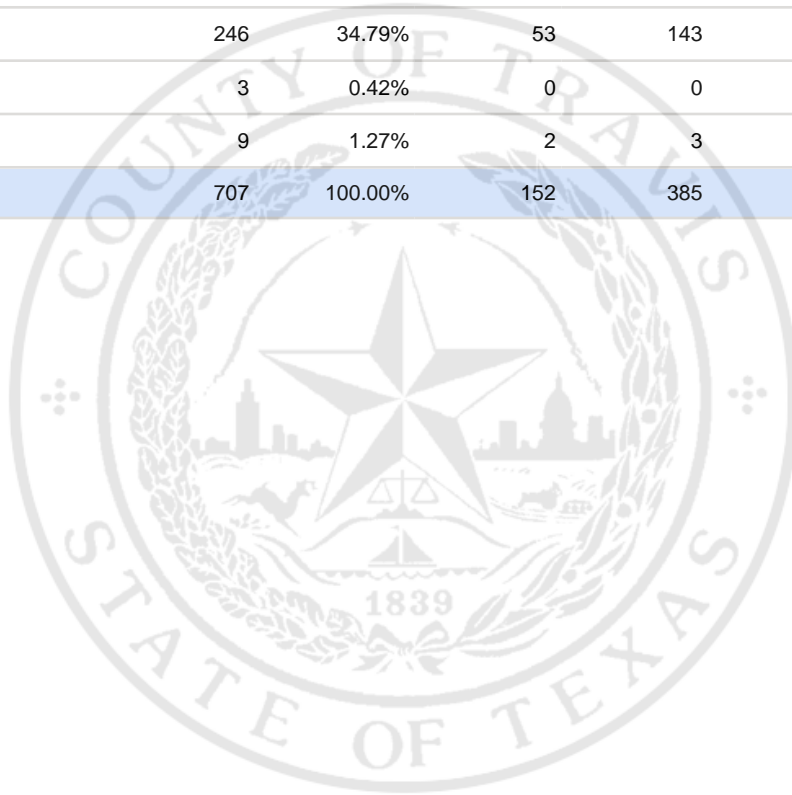

Special Election Precinct Report
Joint Primary Runoff and Special Election
July 14, 2020

UNOFFICIAL RESULTS

Travis County, TX

214

State Senator District 14, Unexpired Term

Vote For 1

	TOTAL	VOTE %	By Mail	Early Voting	Election Day
DEM Sarah Eckhardt	363	51.34%	86	194	83
REP Don Zimmerman	73	10.33%	8	42	23
IND Jeff Ridgeway	13	1.84%	3	3	7
DEM Eddie Rodriguez	246	34.79%	53	143	50
LIB Pat Dixon	3	0.42%	0	0	3
REP Waller Thomas Burns II	9	1.27%	2	3	4
Total Votes Cast	707	100.00%	152	385	170