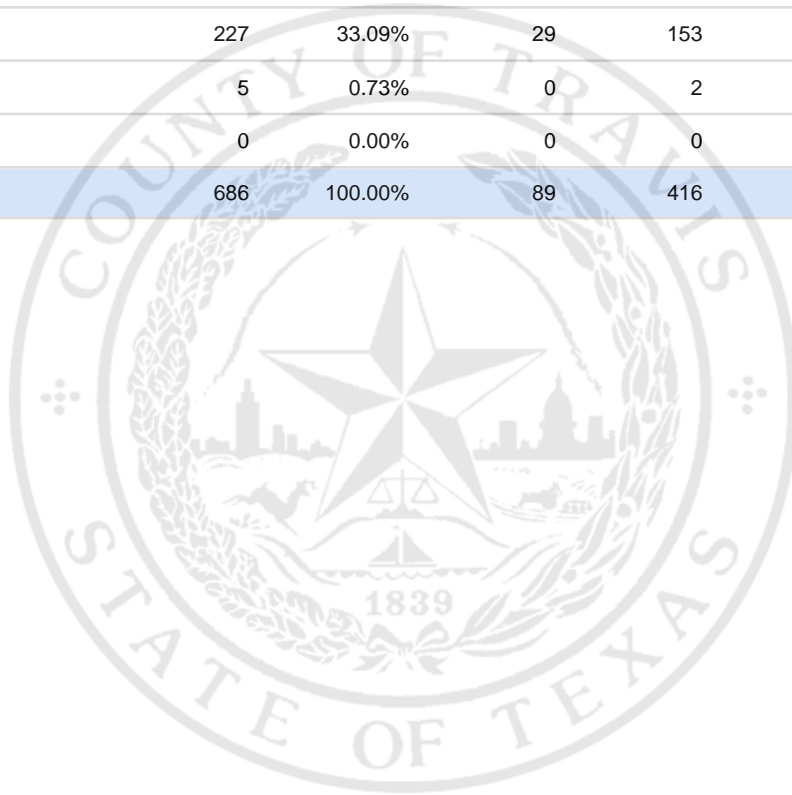

Special Election Precinct Report
Joint Primary Runoff and Special Election
July 14, 2020

UNOFFICIAL RESULTS

Travis County, TX

241

State Senator District 14, Unexpired Term

Vote For 1

	TOTAL	VOTE %	By Mail	Early Voting	Election Day
DEM Sarah Eckhardt	430	62.68%	60	252	118
REP Don Zimmerman	17	2.48%	0	7	10
IND Jeff Ridgeway	7	1.02%	0	2	5
DEM Eddie Rodriguez	227	33.09%	29	153	45
LIB Pat Dixon	5	0.73%	0	2	3
REP Waller Thomas Burns II	0	0.00%	0	0	0
Total Votes Cast	686	100.00%	89	416	181