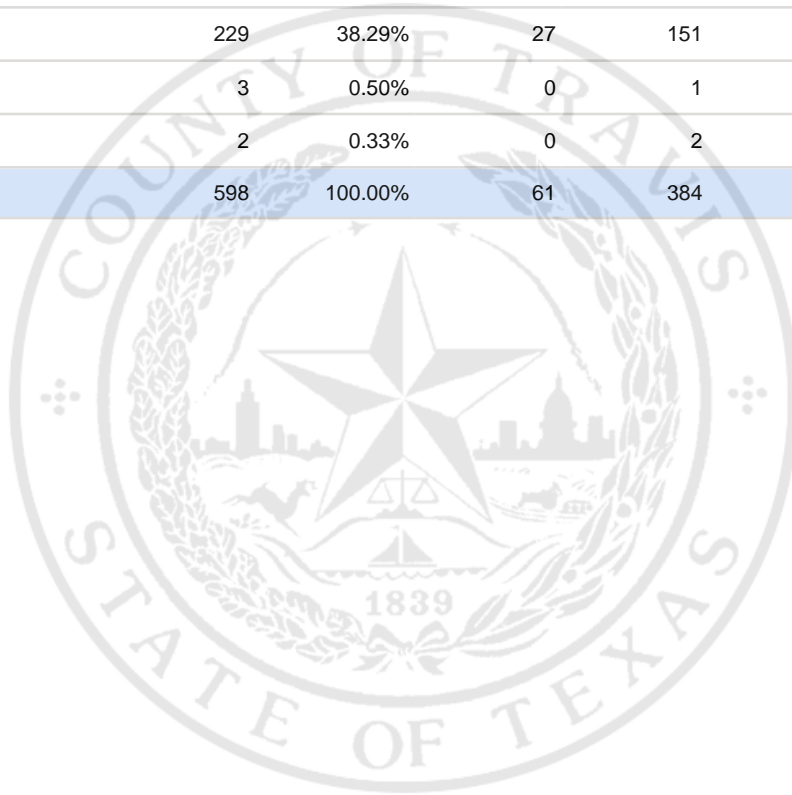

Special Election Precinct Report
Joint Primary Runoff and Special Election
July 14, 2020

UNOFFICIAL RESULTS

Travis County, TX

130

State Senator District 14, Unexpired Term

Vote For 1

	TOTAL	VOTE %	By Mail	Early Voting	Election Day
DEM Sarah Eckhardt	347	58.03%	33	225	89
REP Don Zimmerman	15	2.51%	0	5	10
IND Jeff Ridgeway	2	0.33%	1	0	1
DEM Eddie Rodriguez	229	38.29%	27	151	51
LIB Pat Dixon	3	0.50%	0	1	2
REP Waller Thomas Burns II	2	0.33%	0	2	0
Total Votes Cast	598	100.00%	61	384	153