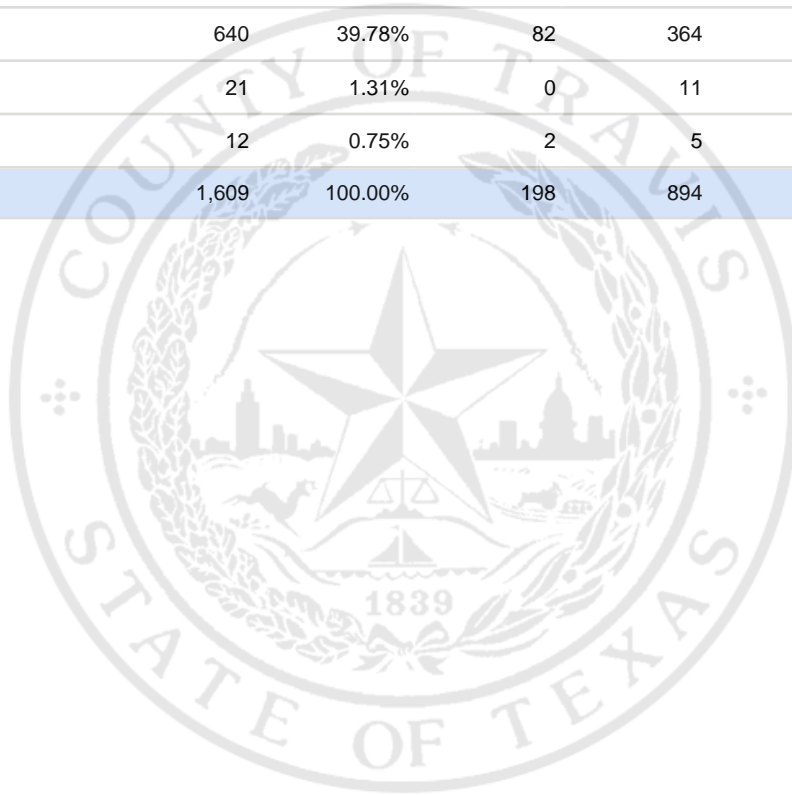

Special Election Precinct Report
Joint Primary Runoff and Special Election
July 14, 2020

UNOFFICIAL RESULTS

Travis County, TX

105

State Senator District 14, Unexpired Term

Vote For 1

	TOTAL	VOTE %	By Mail	Early Voting	Election Day
DEM Sarah Eckhardt	799	49.66%	106	455	238
REP Don Zimmerman	124	7.71%	8	53	63
IND Jeff Ridgeway	13	0.81%	0	6	7
DEM Eddie Rodriguez	640	39.78%	82	364	194
LIB Pat Dixon	21	1.31%	0	11	10
REP Waller Thomas Burns II	12	0.75%	2	5	5
Total Votes Cast	1,609	100.00%	198	894	517