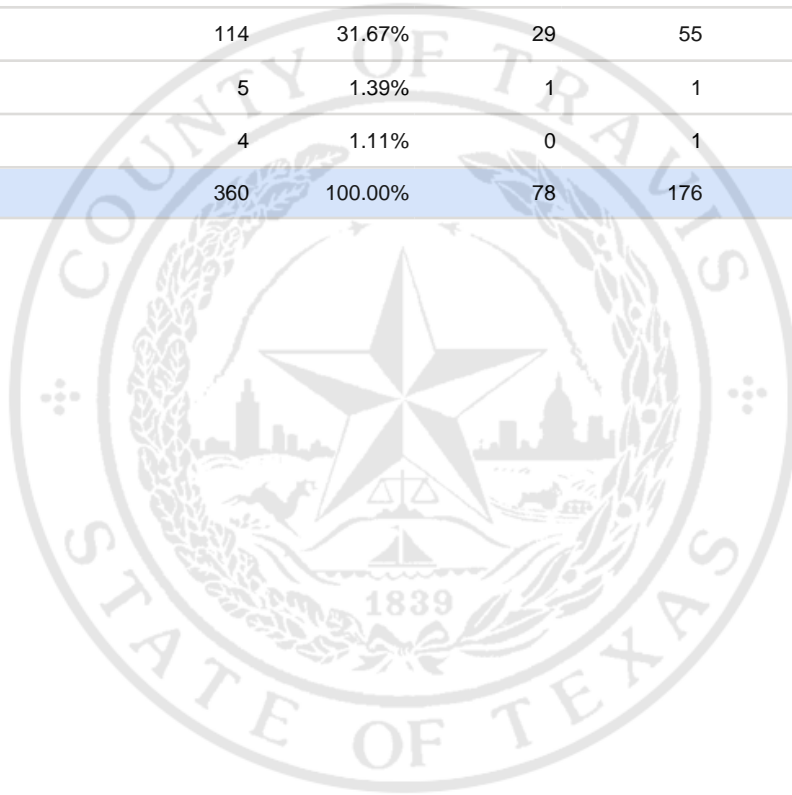

Special Election Precinct Report
Joint Primary Runoff and Special Election
July 14, 2020

UNOFFICIAL RESULTS

Travis County, TX

150

State Senator District 14, Unexpired Term

Vote For 1

	TOTAL	VOTE %	By Mail	Early Voting	Election Day
DEM Sarah Eckhardt	167	46.39%	39	85	43
REP Don Zimmerman	65	18.06%	9	33	23
IND Jeff Ridgeway	5	1.39%	0	1	4
DEM Eddie Rodriguez	114	31.67%	29	55	30
LIB Pat Dixon	5	1.39%	1	1	3
REP Waller Thomas Burns II	4	1.11%	0	1	3
Total Votes Cast	360	100.00%	78	176	106