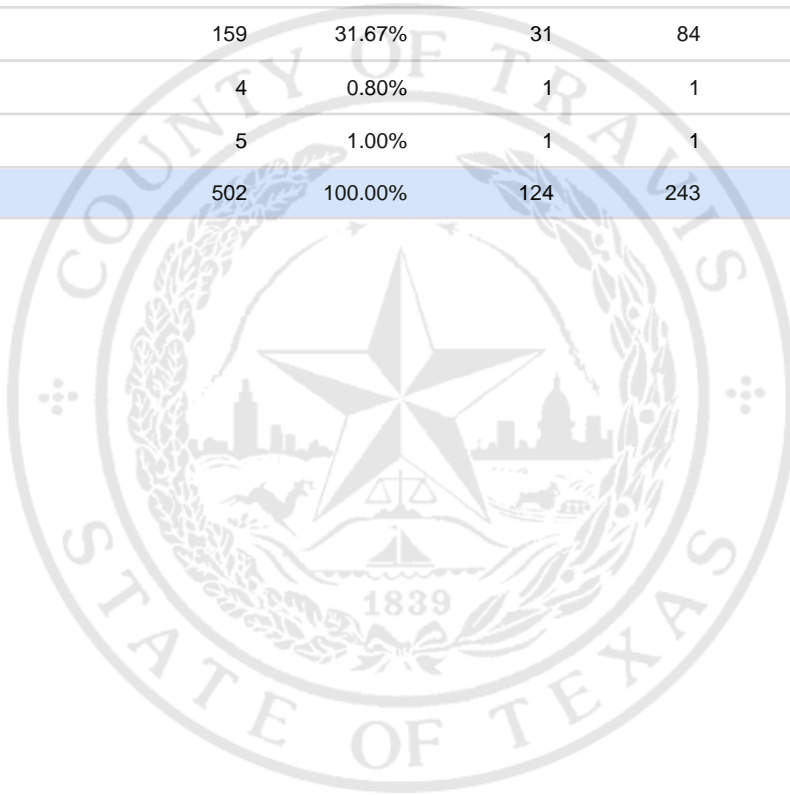

Special Election Precinct Report
Joint Primary Runoff and Special Election
July 14, 2020

UNOFFICIAL RESULTS

Travis County, TX

220

State Senator District 14, Unexpired Term

Vote For 1

	TOTAL	VOTE %	By Mail	Early Voting	Election Day
DEM Sarah Eckhardt	290	57.77%	86	139	65
REP Don Zimmerman	41	8.17%	5	17	19
IND Jeff Ridgeway	3	0.60%	0	1	2
DEM Eddie Rodriguez	159	31.67%	31	84	44
LIB Pat Dixon	4	0.80%	1	1	2
REP Waller Thomas Burns II	5	1.00%	1	1	3
Total Votes Cast	502	100.00%	124	243	135