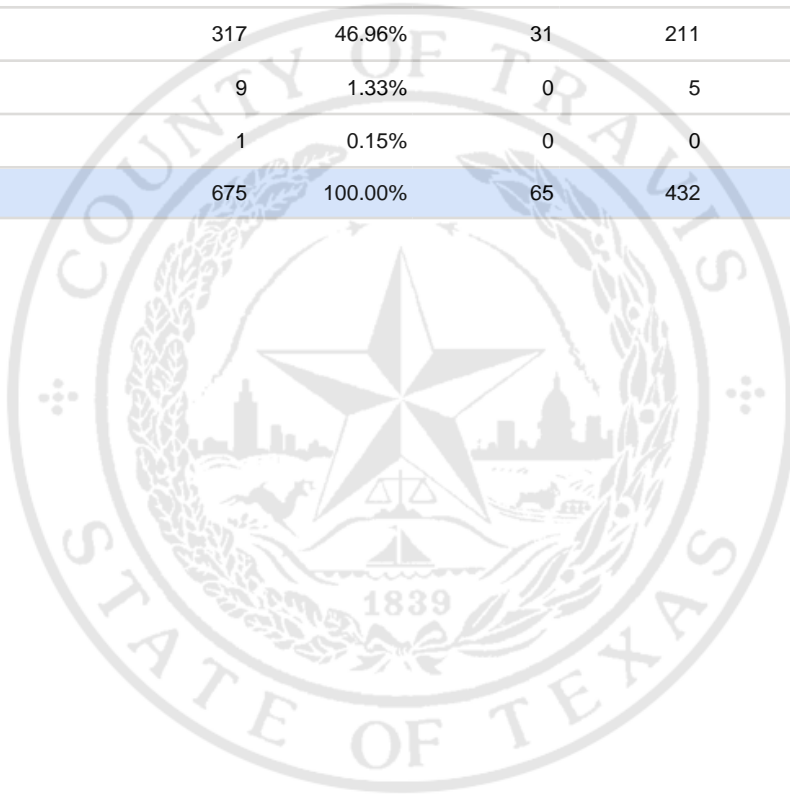

Special Election Precinct Report
Joint Primary Runoff and Special Election
July 14, 2020

UNOFFICIAL RESULTS

Travis County, TX

427

State Senator District 14, Unexpired Term

Vote For 1

	TOTAL	VOTE %	By Mail	Early Voting	Election Day
DEM Sarah Eckhardt	328	48.59%	32	207	89
REP Don Zimmerman	14	2.07%	2	4	8
IND Jeff Ridgeway	6	0.89%	0	5	1
DEM Eddie Rodriguez	317	46.96%	31	211	75
LIB Pat Dixon	9	1.33%	0	5	4
REP Waller Thomas Burns II	1	0.15%	0	0	1
Total Votes Cast	675	100.00%	65	432	178