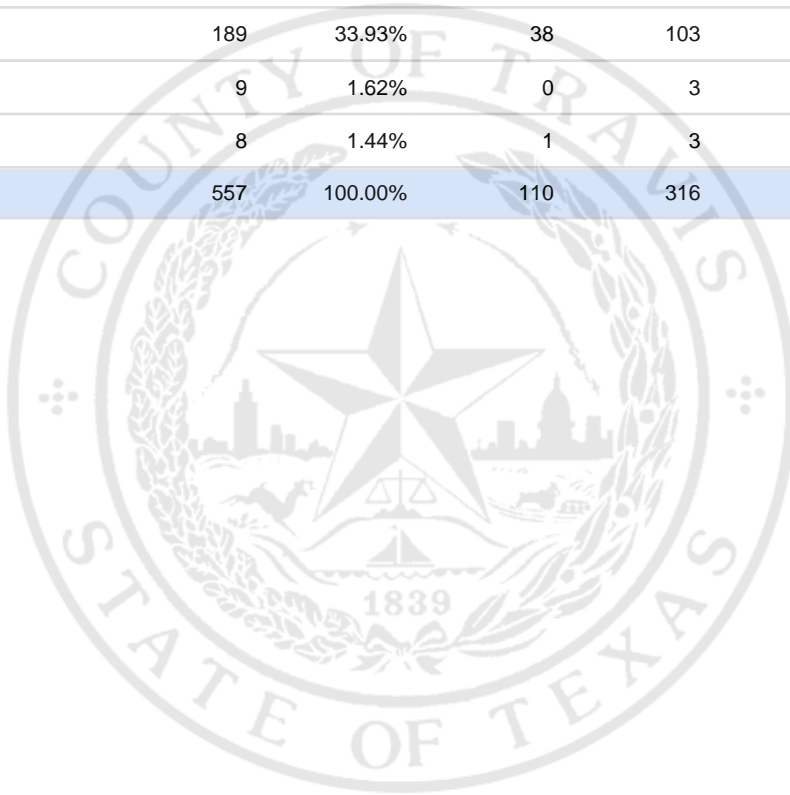

Special Election Precinct Report
Joint Primary Runoff and Special Election
July 14, 2020

UNOFFICIAL RESULTS

Travis County, TX

136

State Senator District 14, Unexpired Term

Vote For 1

	TOTAL	VOTE %	By Mail	Early Voting	Election Day
DEM Sarah Eckhardt	248	44.52%	55	148	45
REP Don Zimmerman	92	16.52%	14	52	26
IND Jeff Ridgeway	11	1.97%	2	7	2
DEM Eddie Rodriguez	189	33.93%	38	103	48
LIB Pat Dixon	9	1.62%	0	3	6
REP Waller Thomas Burns II	8	1.44%	1	3	4
Total Votes Cast	557	100.00%	110	316	131