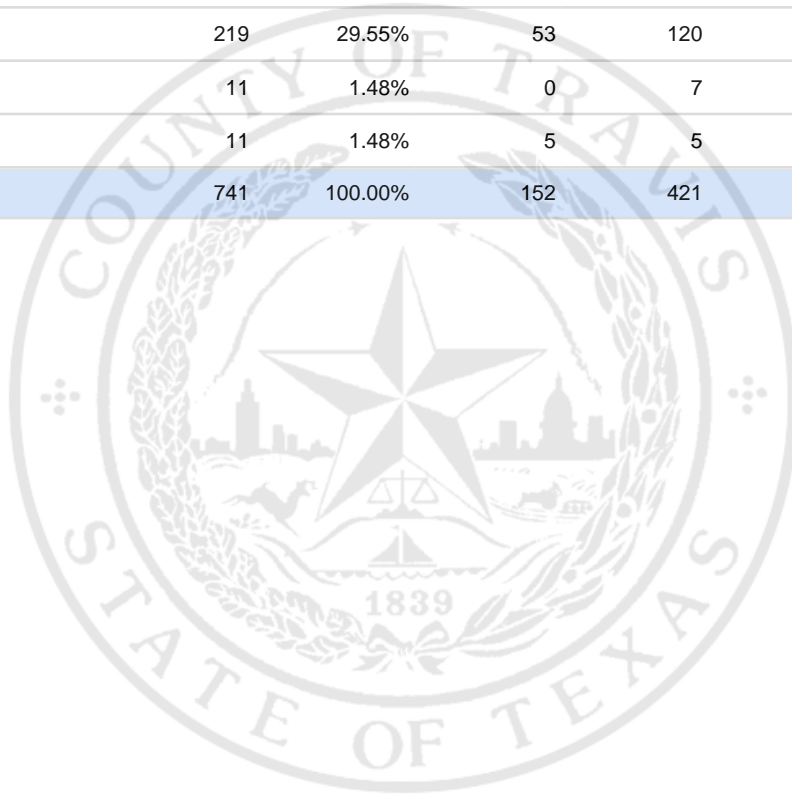

Special Election Precinct Report
Joint Primary Runoff and Special Election
July 14, 2020

UNOFFICIAL RESULTS

Travis County, TX

254

State Senator District 14, Unexpired Term

Vote For 1

	TOTAL	VOTE %	By Mail	Early Voting	Election Day
DEM Sarah Eckhardt	354	47.77%	74	207	73
REP Don Zimmerman	135	18.22%	19	76	40
IND Jeff Ridgeway	11	1.48%	1	6	4
DEM Eddie Rodriguez	219	29.55%	53	120	46
LIB Pat Dixon	11	1.48%	0	7	4
REP Waller Thomas Burns II	11	1.48%	5	5	1
Total Votes Cast	741	100.00%	152	421	168