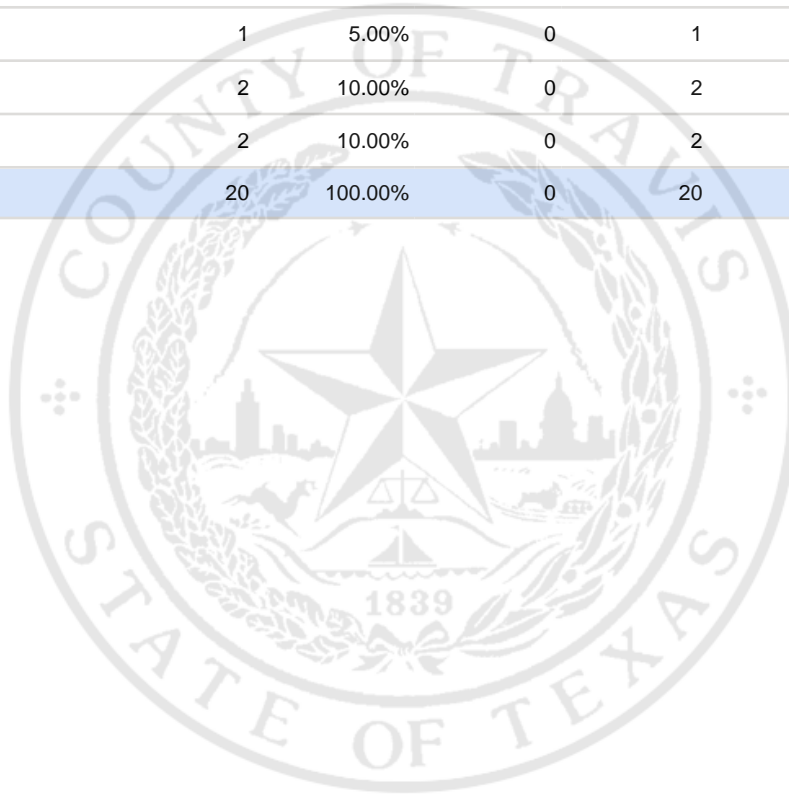

Special Election Precinct Report
Joint Primary Runoff and Special Election
July 14, 2020

UNOFFICIAL RESULTS

Travis County, TX

345

State Senator District 14, Unexpired Term

Vote For 1

	TOTAL	VOTE %	By Mail	Early Voting	Election Day
DEM Sarah Eckhardt	2	10.00%	0	2	0
REP Don Zimmerman	13	65.00%	0	13	0
IND Jeff Ridgeway	0	0.00%	0	0	0
DEM Eddie Rodriguez	1	5.00%	0	1	0
LIB Pat Dixon	2	10.00%	0	2	0
REP Waller Thomas Burns II	2	10.00%	0	2	0
Total Votes Cast	20	100.00%	0	20	0