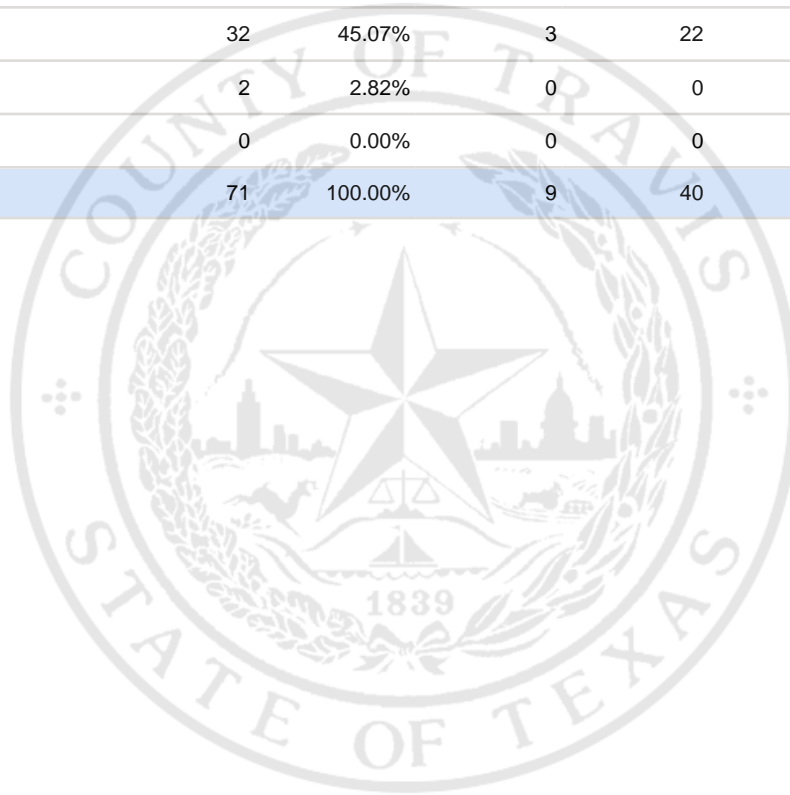

Special Election Precinct Report
Joint Primary Runoff and Special Election
July 14, 2020

UNOFFICIAL RESULTS

Travis County, TX

313

State Senator District 14, Unexpired Term

Vote For 1

	TOTAL	VOTE %	By Mail	Early Voting	Election Day
DEM Sarah Eckhardt	36	50.70%	5	18	13
REP Don Zimmerman	1	1.41%	1	0	0
IND Jeff Ridgeway	0	0.00%	0	0	0
DEM Eddie Rodriguez	32	45.07%	3	22	7
LIB Pat Dixon	2	2.82%	0	0	2
REP Waller Thomas Burns II	0	0.00%	0	0	0
Total Votes Cast	71	100.00%	9	40	22