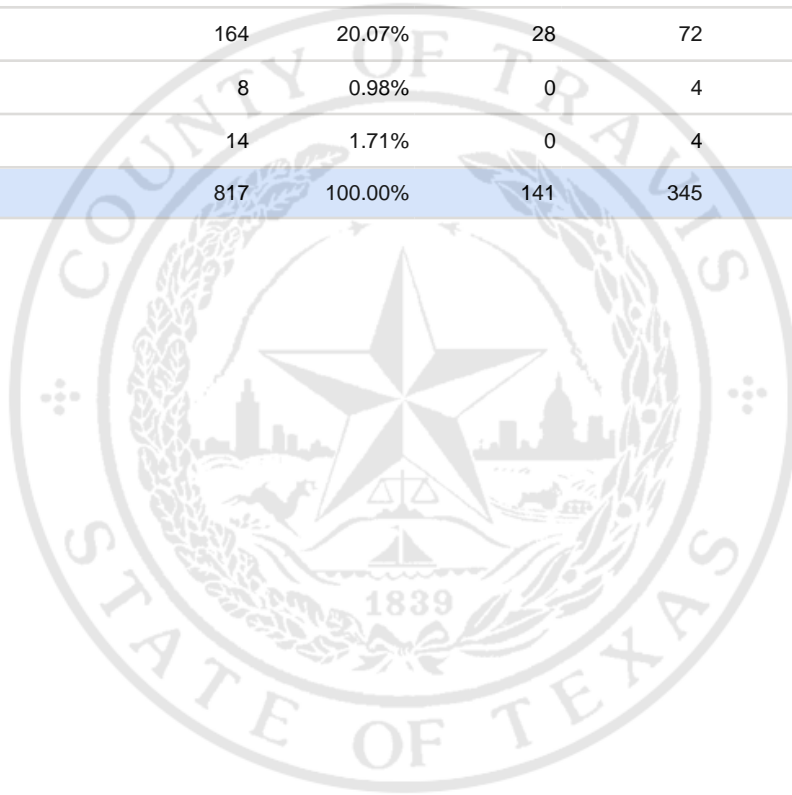

Special Election Precinct Report
Joint Primary Runoff and Special Election
July 14, 2020

UNOFFICIAL RESULTS

Travis County, TX

369

State Senator District 14, Unexpired Term

Vote For 1

	TOTAL	VOTE %	By Mail	Early Voting	Election Day
DEM Sarah Eckhardt	242	29.62%	59	99	84
REP Don Zimmerman	378	46.27%	51	162	165
IND Jeff Ridgeway	11	1.35%	3	4	4
DEM Eddie Rodriguez	164	20.07%	28	72	64
LIB Pat Dixon	8	0.98%	0	4	4
REP Waller Thomas Burns II	14	1.71%	0	4	10
Total Votes Cast	817	100.00%	141	345	331