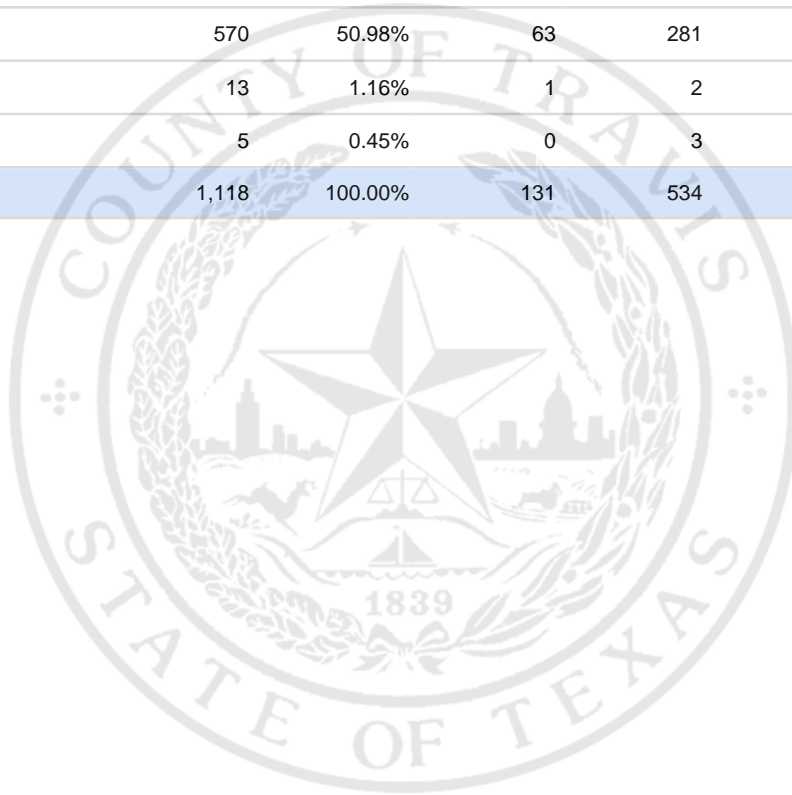

Special Election Precinct Report
Joint Primary Runoff and Special Election
July 14, 2020

UNOFFICIAL RESULTS

Travis County, TX

101

State Senator District 14, Unexpired Term

Vote For 1

	TOTAL	VOTE %	By Mail	Early Voting	Election Day
DEM Sarah Eckhardt	464	41.50%	61	225	178
REP Don Zimmerman	51	4.56%	5	16	30
IND Jeff Ridgeway	15	1.34%	1	7	7
DEM Eddie Rodriguez	570	50.98%	63	281	226
LIB Pat Dixon	13	1.16%	1	2	10
REP Waller Thomas Burns II	5	0.45%	0	3	2
Total Votes Cast	1,118	100.00%	131	534	453