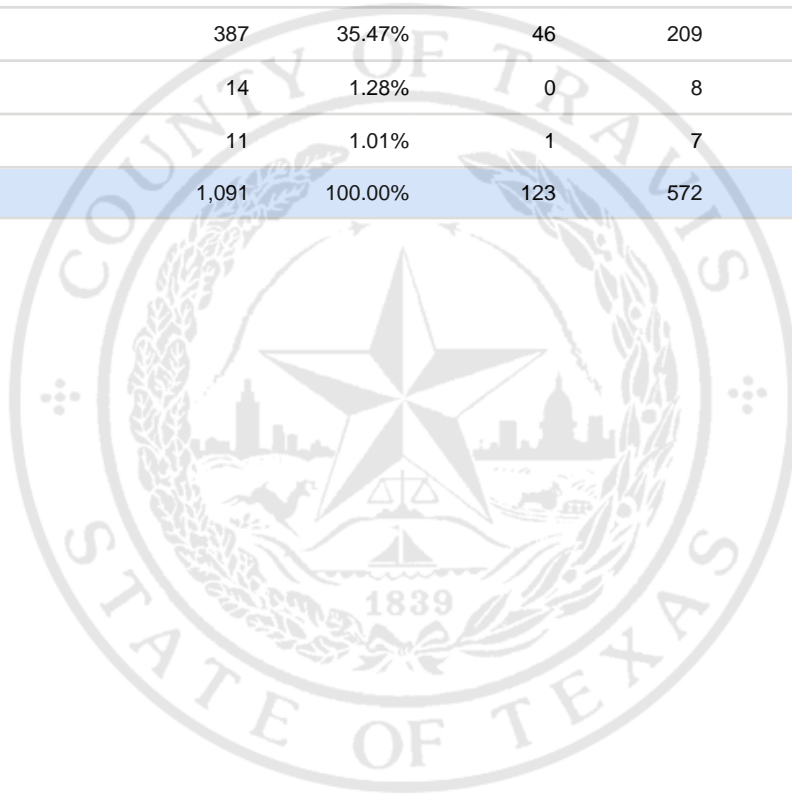

Special Election Precinct Report
Joint Primary Runoff and Special Election
July 14, 2020

UNOFFICIAL RESULTS

Travis County, TX

123

State Senator District 14, Unexpired Term

Vote For 1

	TOTAL	VOTE %	By Mail	Early Voting	Election Day
DEM Sarah Eckhardt	515	47.20%	54	280	181
REP Don Zimmerman	151	13.84%	21	60	70
IND Jeff Ridgeway	13	1.19%	1	8	4
DEM Eddie Rodriguez	387	35.47%	46	209	132
LIB Pat Dixon	14	1.28%	0	8	6
REP Waller Thomas Burns II	11	1.01%	1	7	3
Total Votes Cast	1,091	100.00%	123	572	396