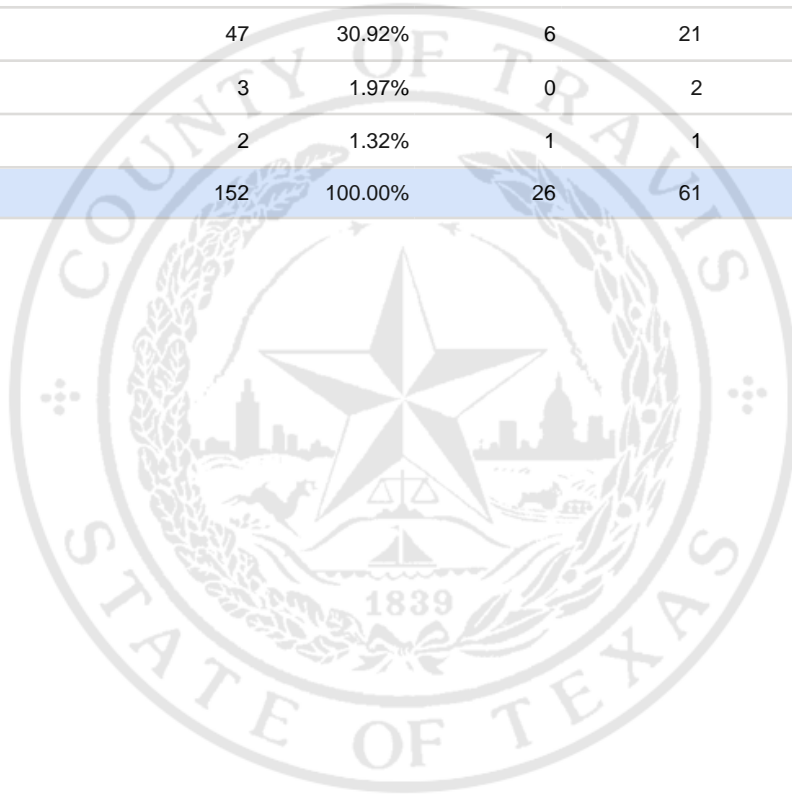

Special Election Precinct Report
Joint Primary Runoff and Special Election
July 14, 2020

UNOFFICIAL RESULTS

Travis County, TX

221

State Senator District 14, Unexpired Term

Vote For 1

	TOTAL	VOTE %	By Mail	Early Voting	Election Day
DEM Sarah Eckhardt	67	44.08%	15	22	30
REP Don Zimmerman	32	21.05%	4	15	13
IND Jeff Ridgeway	1	0.66%	0	0	1
DEM Eddie Rodriguez	47	30.92%	6	21	20
LIB Pat Dixon	3	1.97%	0	2	1
REP Waller Thomas Burns II	2	1.32%	1	1	0
Total Votes Cast	152	100.00%	26	61	65