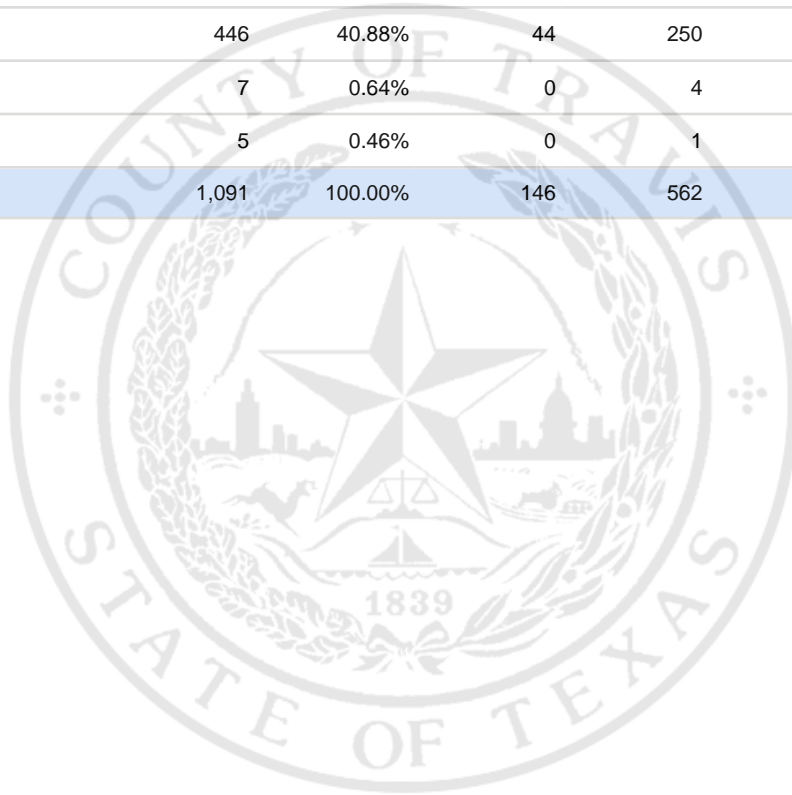

Special Election Precinct Report
Joint Primary Runoff and Special Election
July 14, 2020

UNOFFICIAL RESULTS

Travis County, TX

153

State Senator District 14, Unexpired Term

Vote For 1

	TOTAL	VOTE %	By Mail	Early Voting	Election Day
DEM Sarah Eckhardt	550	50.41%	85	277	188
REP Don Zimmerman	69	6.32%	17	20	32
IND Jeff Ridgeway	14	1.28%	0	10	4
DEM Eddie Rodriguez	446	40.88%	44	250	152
LIB Pat Dixon	7	0.64%	0	4	3
REP Waller Thomas Burns II	5	0.46%	0	1	4
Total Votes Cast	1,091	100.00%	146	562	383