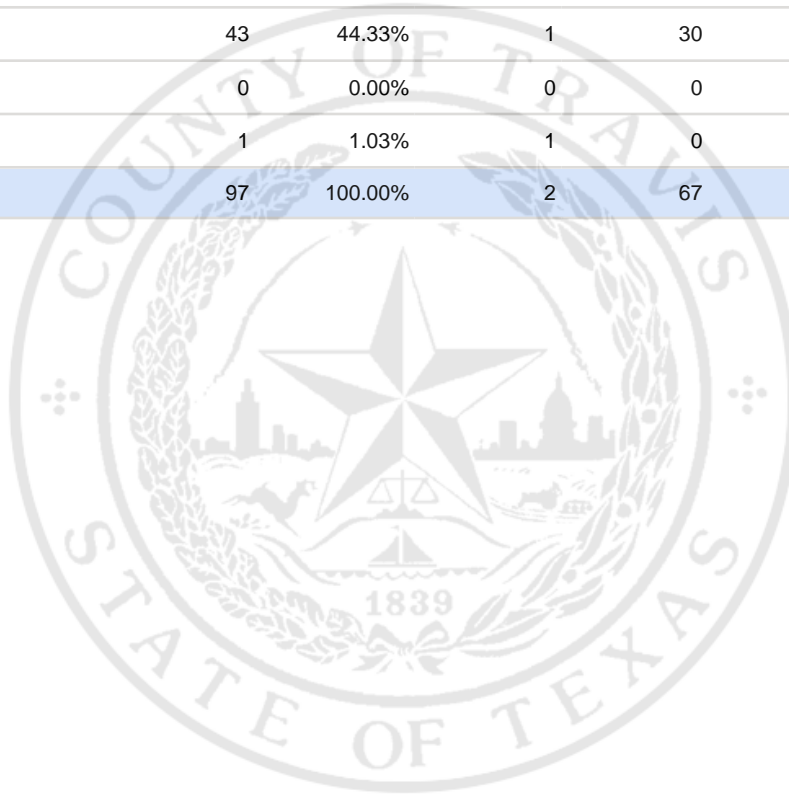

Special Election Precinct Report
Joint Primary Runoff and Special Election
July 14, 2020

UNOFFICIAL RESULTS

Travis County, TX

436

State Senator District 14, Unexpired Term

Vote For 1

	TOTAL	VOTE %	By Mail	Early Voting	Election Day
DEM Sarah Eckhardt	53	54.64%	0	37	16
REP Don Zimmerman	0	0.00%	0	0	0
IND Jeff Ridgeway	0	0.00%	0	0	0
DEM Eddie Rodriguez	43	44.33%	1	30	12
LIB Pat Dixon	0	0.00%	0	0	0
REP Waller Thomas Burns II	1	1.03%	1	0	0
Total Votes Cast	97	100.00%	2	67	28