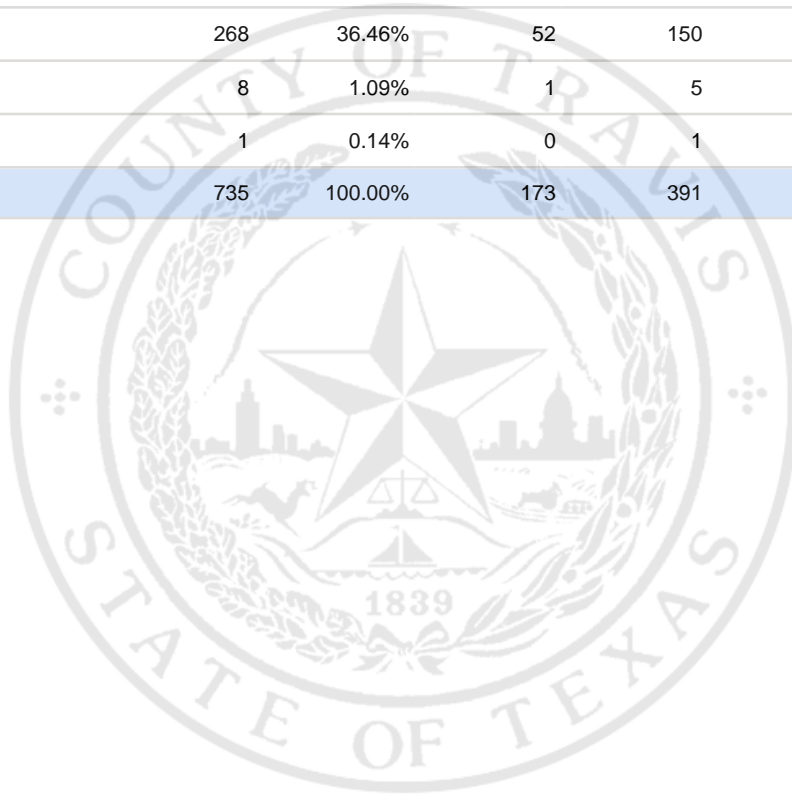

Special Election Precinct Report
Joint Primary Runoff and Special Election
July 14, 2020

UNOFFICIAL RESULTS

Travis County, TX

122

State Senator District 14, Unexpired Term

Vote For 1

	TOTAL	VOTE %	By Mail	Early Voting	Election Day
DEM Sarah Eckhardt	435	59.18%	118	226	91
REP Don Zimmerman	17	2.31%	2	8	7
IND Jeff Ridgeway	6	0.82%	0	1	5
DEM Eddie Rodriguez	268	36.46%	52	150	66
LIB Pat Dixon	8	1.09%	1	5	2
REP Waller Thomas Burns II	1	0.14%	0	1	0
Total Votes Cast	735	100.00%	173	391	171