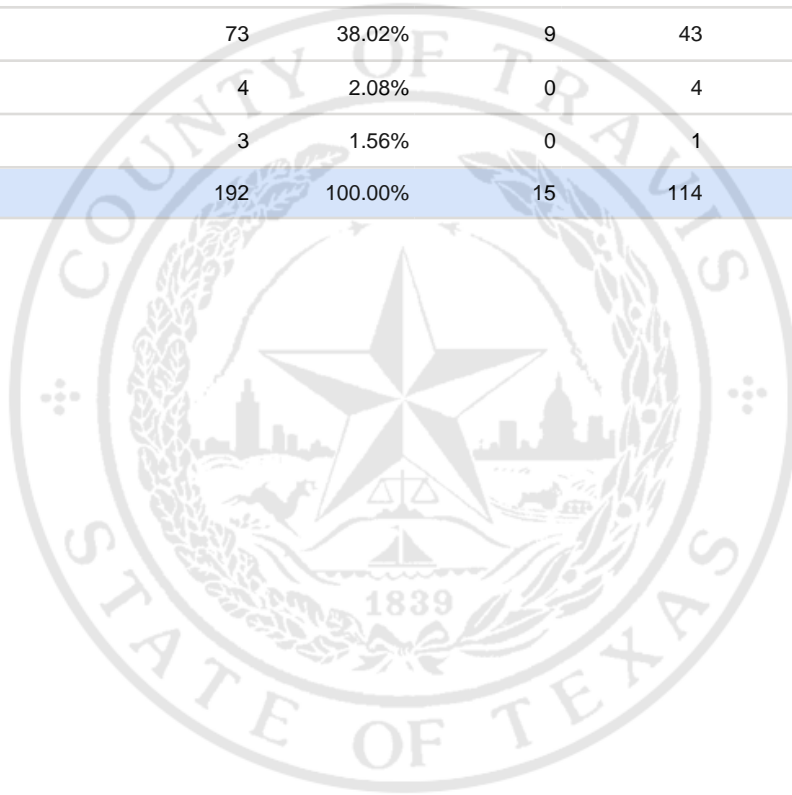

Special Election Precinct Report
Joint Primary Runoff and Special Election
July 14, 2020

UNOFFICIAL RESULTS

Travis County, TX

203

State Senator District 14, Unexpired Term

Vote For 1

	TOTAL	VOTE %	By Mail	Early Voting	Election Day
DEM Sarah Eckhardt	90	46.88%	4	61	25
REP Don Zimmerman	20	10.42%	2	5	13
IND Jeff Ridgeway	2	1.04%	0	0	2
DEM Eddie Rodriguez	73	38.02%	9	43	21
LIB Pat Dixon	4	2.08%	0	4	0
REP Waller Thomas Burns II	3	1.56%	0	1	2
Total Votes Cast	192	100.00%	15	114	63