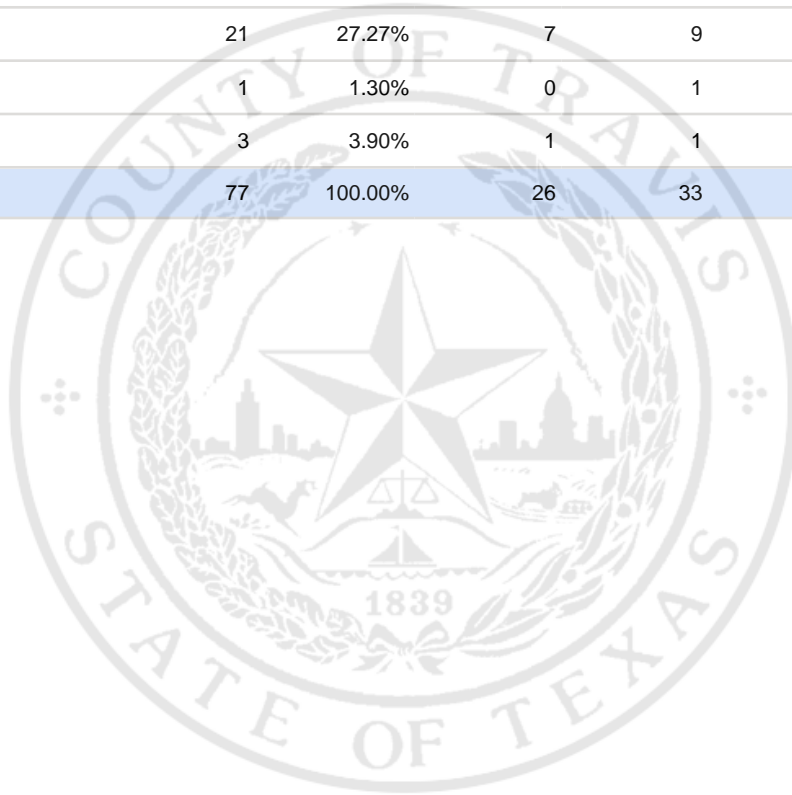

Special Election Precinct Report
Joint Primary Runoff and Special Election
July 14, 2020

UNOFFICIAL RESULTS

Travis County, TX

227

State Senator District 14, Unexpired Term

Vote For 1

	TOTAL	VOTE %	By Mail	Early Voting	Election Day
DEM Sarah Eckhardt	39	50.65%	18	12	9
REP Don Zimmerman	13	16.88%	0	10	3
IND Jeff Ridgeway	0	0.00%	0	0	0
DEM Eddie Rodriguez	21	27.27%	7	9	5
LIB Pat Dixon	1	1.30%	0	1	0
REP Waller Thomas Burns II	3	3.90%	1	1	1
Total Votes Cast	77	100.00%	26	33	18