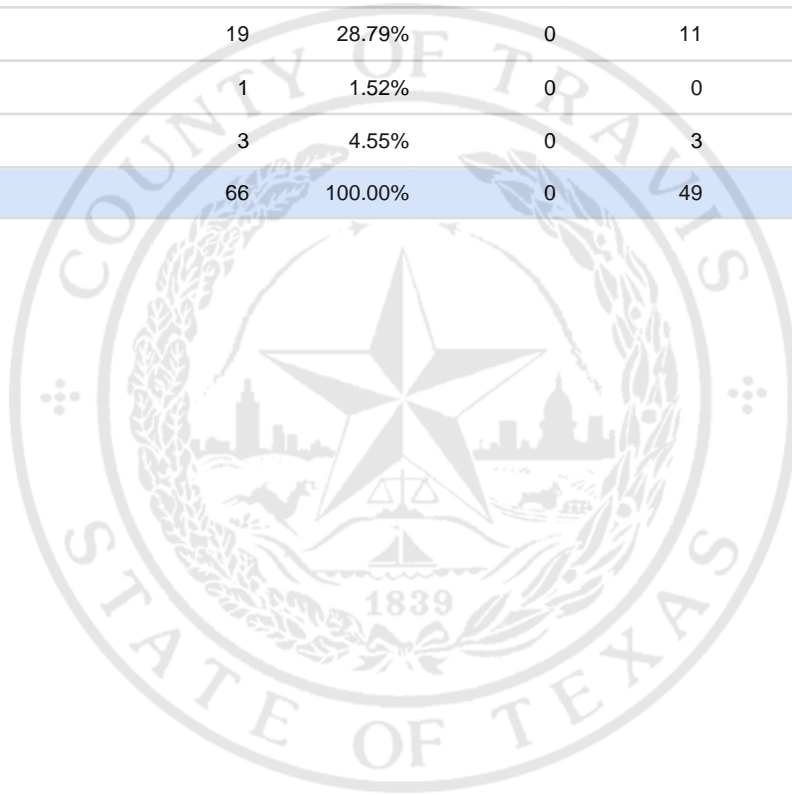

Special Election Precinct Report
Joint Primary Runoff and Special Election
July 14, 2020

UNOFFICIAL RESULTS

Travis County, TX

341

State Senator District 14, Unexpired Term

Vote For 1

	TOTAL	VOTE %	By Mail	Early Voting	Election Day
DEM Sarah Eckhardt	18	27.27%	0	11	7
REP Don Zimmerman	23	34.85%	0	22	1
IND Jeff Ridgeway	2	3.03%	0	2	0
DEM Eddie Rodriguez	19	28.79%	0	11	8
LIB Pat Dixon	1	1.52%	0	0	1
REP Waller Thomas Burns II	3	4.55%	0	3	0
Total Votes Cast	66	100.00%	0	49	17