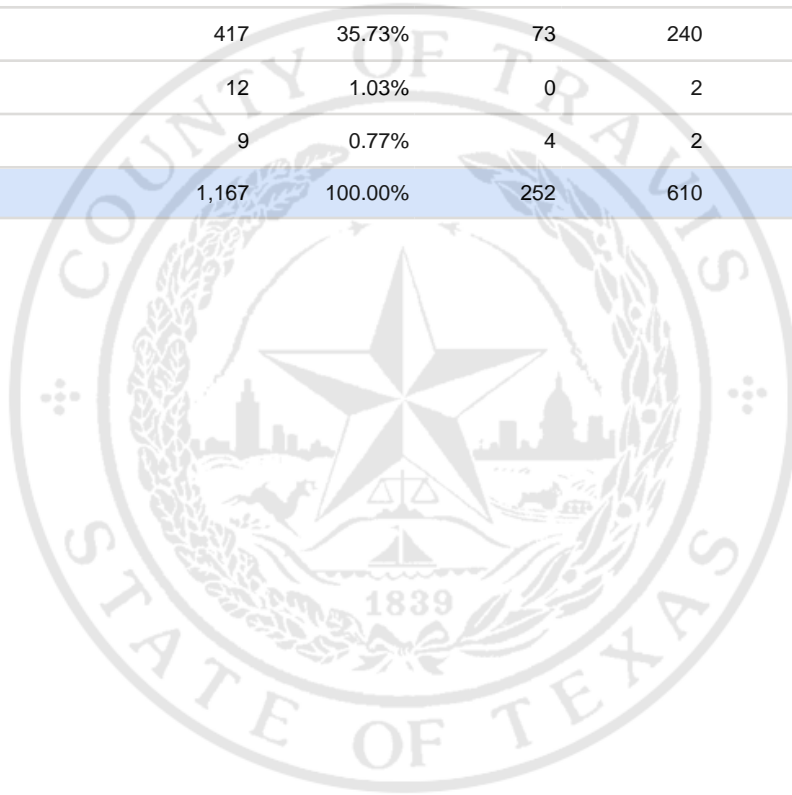

Special Election Precinct Report
Joint Primary Runoff and Special Election
July 14, 2020

UNOFFICIAL RESULTS

Travis County, TX

262

State Senator District 14, Unexpired Term

Vote For 1

	TOTAL	VOTE %	By Mail	Early Voting	Election Day
DEM Sarah Eckhardt	624	53.47%	143	326	155
REP Don Zimmerman	85	7.28%	25	30	30
IND Jeff Ridgeway	20	1.71%	7	10	3
DEM Eddie Rodriguez	417	35.73%	73	240	104
LIB Pat Dixon	12	1.03%	0	2	10
REP Waller Thomas Burns II	9	0.77%	4	2	3
Total Votes Cast	1,167	100.00%	252	610	305