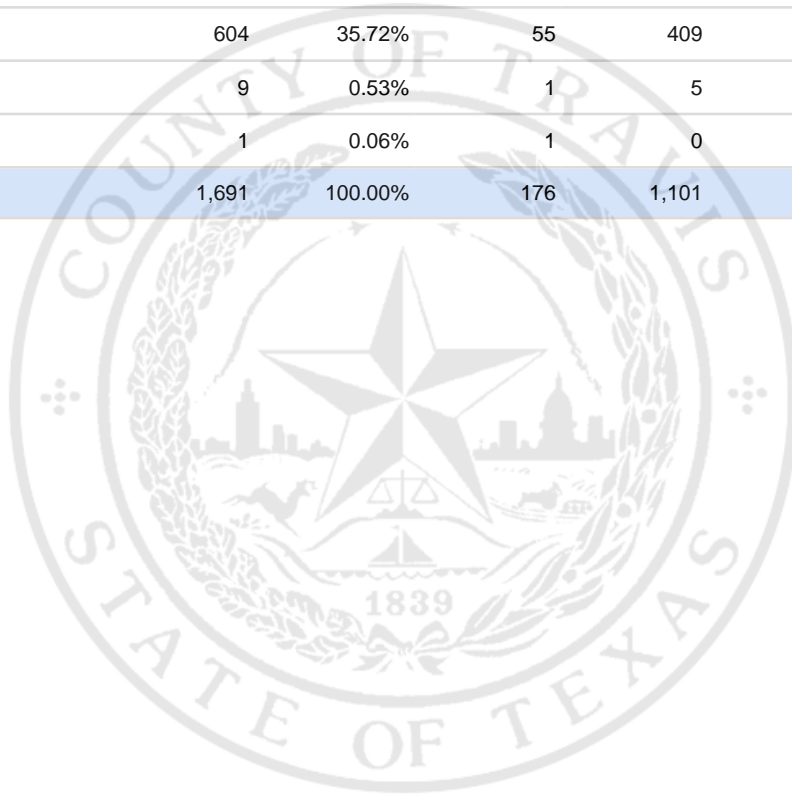

Special Election Precinct Report
Joint Primary Runoff and Special Election
July 14, 2020

UNOFFICIAL RESULTS

Travis County, TX

200

State Senator District 14, Unexpired Term

Vote For 1

	TOTAL	VOTE %	By Mail	Early Voting	Election Day
DEM Sarah Eckhardt	1,018	60.20%	107	663	248
REP Don Zimmerman	44	2.60%	11	16	17
IND Jeff Ridgeway	15	0.89%	1	8	6
DEM Eddie Rodriguez	604	35.72%	55	409	140
LIB Pat Dixon	9	0.53%	1	5	3
REP Waller Thomas Burns II	1	0.06%	1	0	0
Total Votes Cast	1,691	100.00%	176	1,101	414