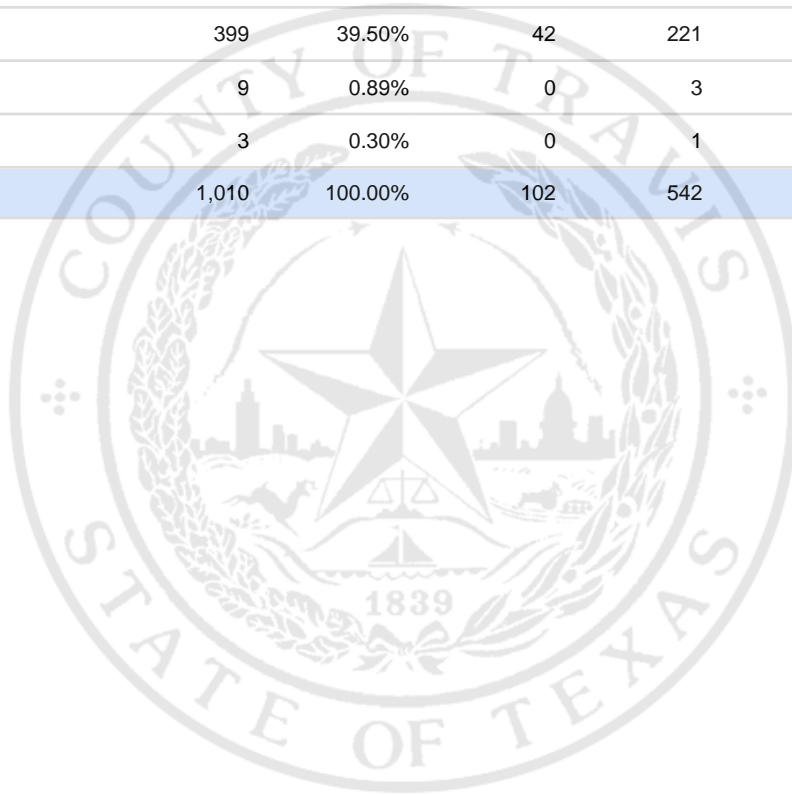

Special Election Precinct Report
Joint Primary Runoff and Special Election
July 14, 2020

UNOFFICIAL RESULTS

Travis County, TX

218

State Senator District 14, Unexpired Term

Vote For 1

	TOTAL	VOTE %	By Mail	Early Voting	Election Day
DEM Sarah Eckhardt	517	51.19%	52	284	181
REP Don Zimmerman	66	6.53%	6	27	33
IND Jeff Ridgeway	16	1.58%	2	6	8
DEM Eddie Rodriguez	399	39.50%	42	221	136
LIB Pat Dixon	9	0.89%	0	3	6
REP Waller Thomas Burns II	3	0.30%	0	1	2
Total Votes Cast	1,010	100.00%	102	542	366