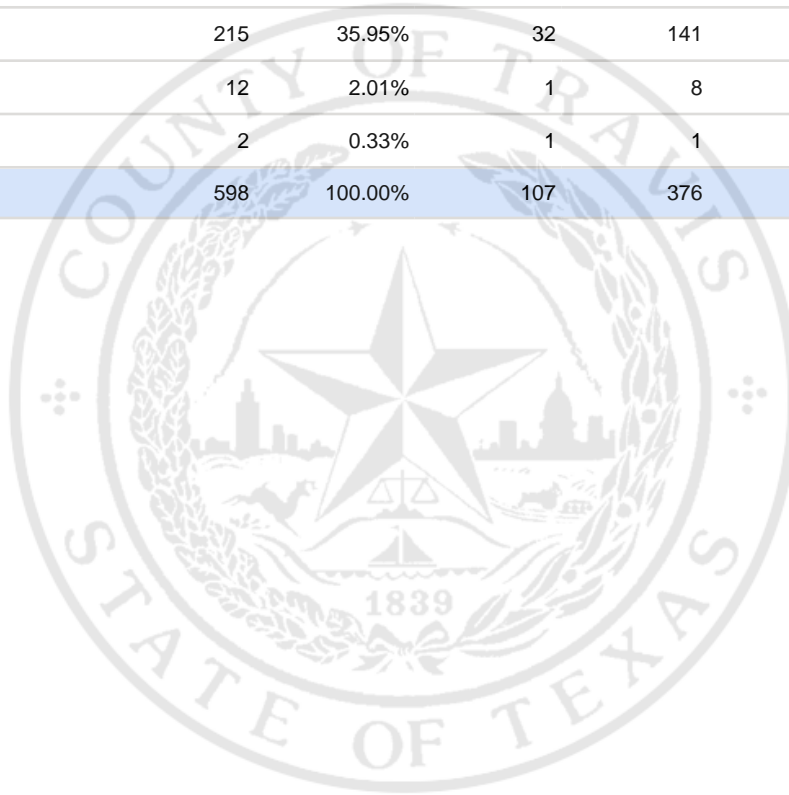

Special Election Precinct Report
Joint Primary Runoff and Special Election
July 14, 2020

UNOFFICIAL RESULTS

Travis County, TX

243

State Senator District 14, Unexpired Term

Vote For 1

	TOTAL	VOTE %	By Mail	Early Voting	Election Day
DEM Sarah Eckhardt	330	55.18%	69	201	60
REP Don Zimmerman	29	4.85%	2	20	7
IND Jeff Ridgeway	10	1.67%	2	5	3
DEM Eddie Rodriguez	215	35.95%	32	141	42
LIB Pat Dixon	12	2.01%	1	8	3
REP Waller Thomas Burns II	2	0.33%	1	1	0
Total Votes Cast	598	100.00%	107	376	115