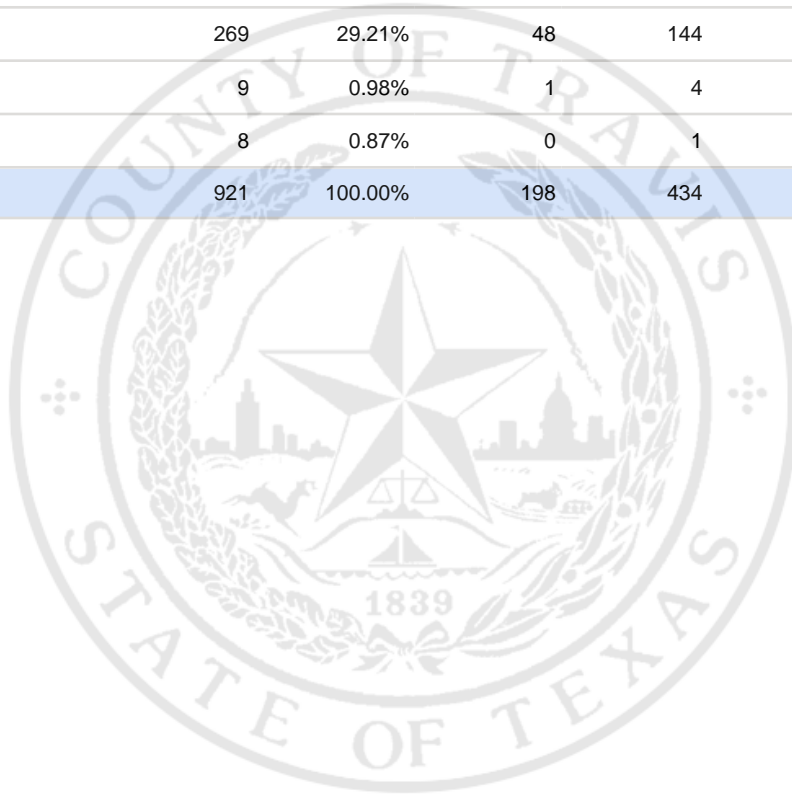

Special Election Precinct Report
Joint Primary Runoff and Special Election
July 14, 2020

UNOFFICIAL RESULTS

Travis County, TX

337

State Senator District 14, Unexpired Term

Vote For 1

	TOTAL	VOTE %	By Mail	Early Voting	Election Day
DEM Sarah Eckhardt	502	54.51%	132	242	128
REP Don Zimmerman	110	11.94%	15	31	64
IND Jeff Ridgeway	23	2.50%	2	12	9
DEM Eddie Rodriguez	269	29.21%	48	144	77
LIB Pat Dixon	9	0.98%	1	4	4
REP Waller Thomas Burns II	8	0.87%	0	1	7
Total Votes Cast	921	100.00%	198	434	289