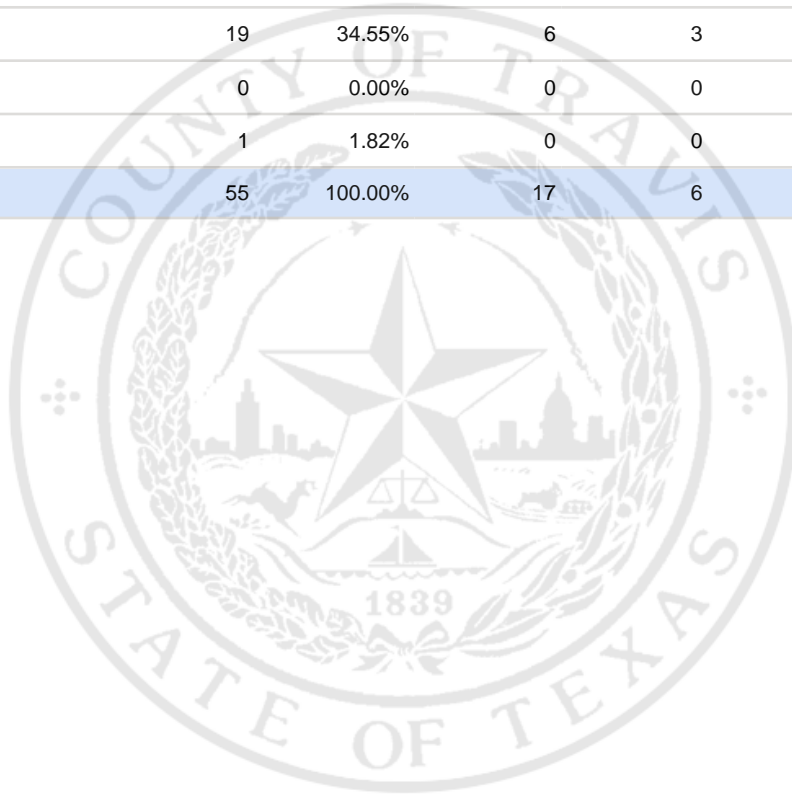

Special Election Precinct Report
Joint Primary Runoff and Special Election
July 14, 2020

UNOFFICIAL RESULTS

Travis County, TX

107

State Senator District 14, Unexpired Term

Vote For 1

	TOTAL	VOTE %	By Mail	Early Voting	Election Day
DEM Sarah Eckhardt	13	23.64%	6	3	4
REP Don Zimmerman	22	40.00%	5	0	17
IND Jeff Ridgeway	0	0.00%	0	0	0
DEM Eddie Rodriguez	19	34.55%	6	3	10
LIB Pat Dixon	0	0.00%	0	0	0
REP Waller Thomas Burns II	1	1.82%	0	0	1
Total Votes Cast	55	100.00%	17	6	32