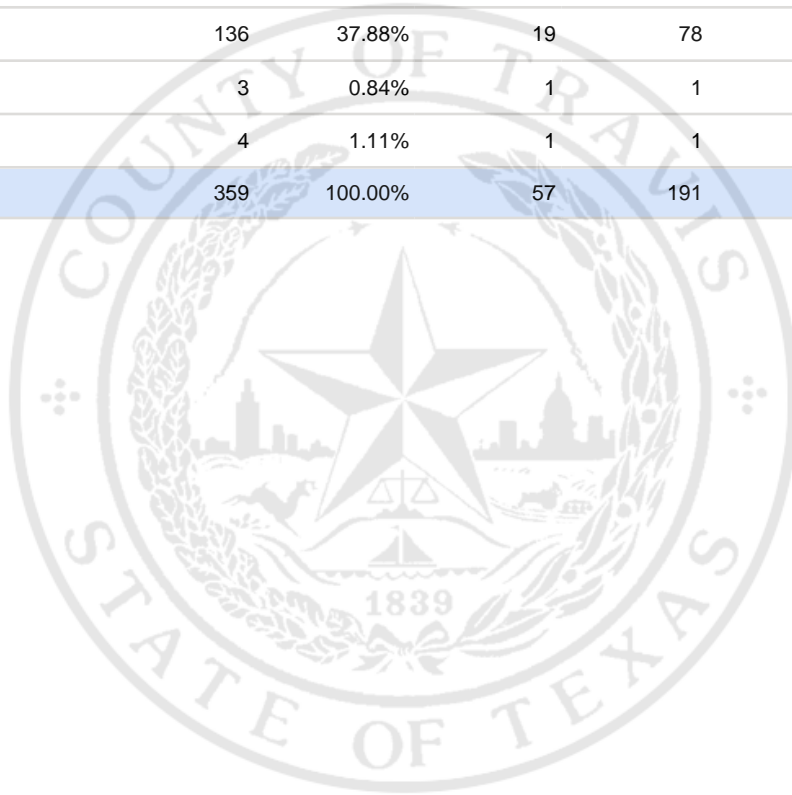

Special Election Precinct Report
Joint Primary Runoff and Special Election
July 14, 2020

UNOFFICIAL RESULTS

Travis County, TX

140

State Senator District 14, Unexpired Term

Vote For 1

	TOTAL	VOTE %	By Mail	Early Voting	Election Day
DEM Sarah Eckhardt	202	56.27%	32	107	63
REP Don Zimmerman	14	3.90%	4	4	6
IND Jeff Ridgeway	0	0.00%	0	0	0
DEM Eddie Rodriguez	136	37.88%	19	78	39
LIB Pat Dixon	3	0.84%	1	1	1
REP Waller Thomas Burns II	4	1.11%	1	1	2
Total Votes Cast	359	100.00%	57	191	111