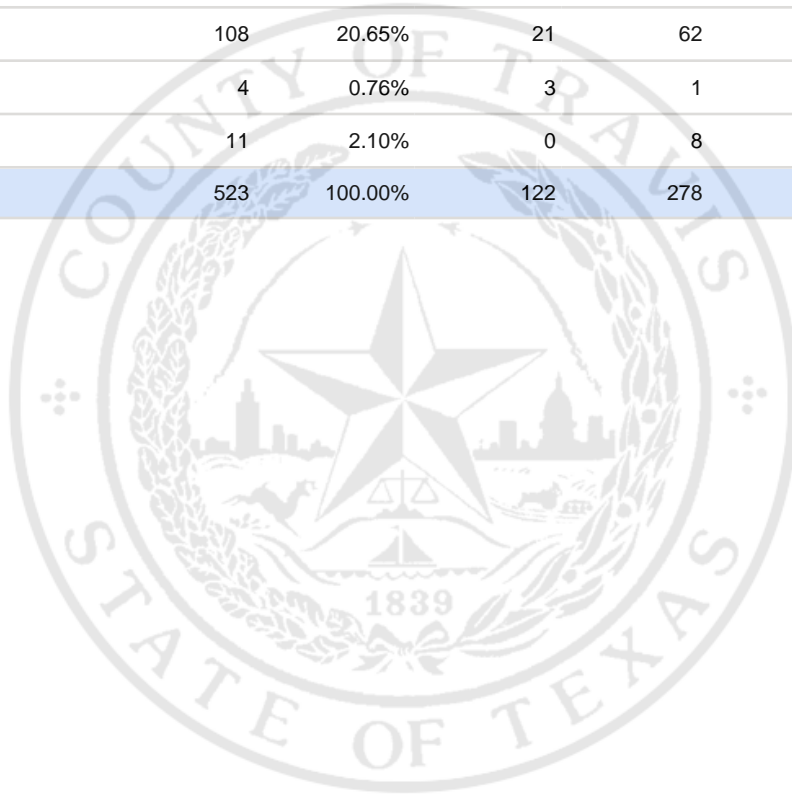

Special Election Precinct Report
Joint Primary Runoff and Special Election
July 14, 2020

UNOFFICIAL RESULTS

Travis County, TX

336

State Senator District 14, Unexpired Term

Vote For 1

	TOTAL	VOTE %	By Mail	Early Voting	Election Day
DEM Sarah Eckhardt	269	51.43%	77	127	65
REP Don Zimmerman	124	23.71%	20	77	27
IND Jeff Ridgeway	7	1.34%	1	3	3
DEM Eddie Rodriguez	108	20.65%	21	62	25
LIB Pat Dixon	4	0.76%	3	1	0
REP Waller Thomas Burns II	11	2.10%	0	8	3
Total Votes Cast	523	100.00%	122	278	123