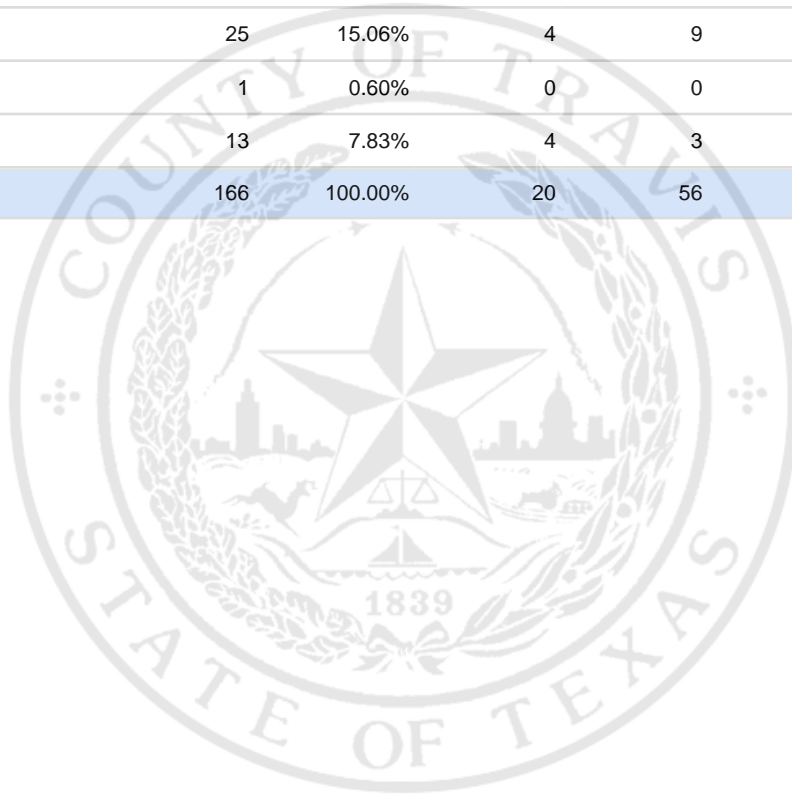

Special Election Precinct Report
Joint Primary Runoff and Special Election
July 14, 2020

UNOFFICIAL RESULTS

Travis County, TX

375

State Senator District 14, Unexpired Term

Vote For 1

	TOTAL	VOTE %	By Mail	Early Voting	Election Day
DEM Sarah Eckhardt	61	36.75%	8	21	32
REP Don Zimmerman	62	37.35%	4	23	35
IND Jeff Ridgeway	4	2.41%	0	0	4
DEM Eddie Rodriguez	25	15.06%	4	9	12
LIB Pat Dixon	1	0.60%	0	0	1
REP Waller Thomas Burns II	13	7.83%	4	3	6
Total Votes Cast	166	100.00%	20	56	90