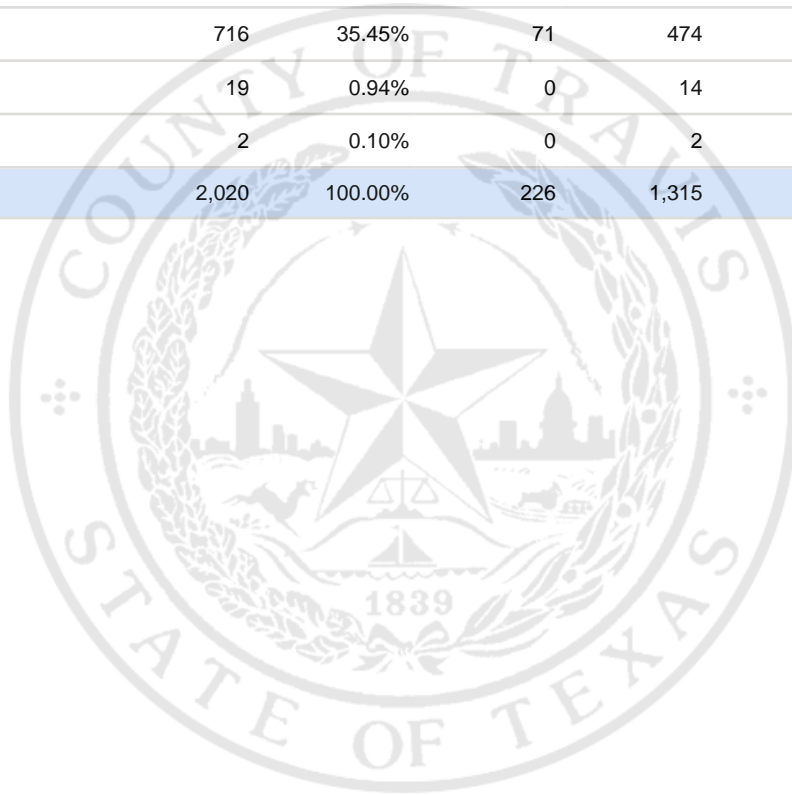

Special Election Precinct Report
Joint Primary Runoff and Special Election
July 14, 2020

UNOFFICIAL RESULTS

Travis County, TX

242

State Senator District 14, Unexpired Term

Vote For 1

	TOTAL	VOTE %	By Mail	Early Voting	Election Day
DEM Sarah Eckhardt	1,216	60.20%	145	792	279
REP Don Zimmerman	52	2.57%	7	23	22
IND Jeff Ridgeway	15	0.74%	3	10	2
DEM Eddie Rodriguez	716	35.45%	71	474	171
LIB Pat Dixon	19	0.94%	0	14	5
REP Waller Thomas Burns II	2	0.10%	0	2	0
Total Votes Cast	2,020	100.00%	226	1,315	479