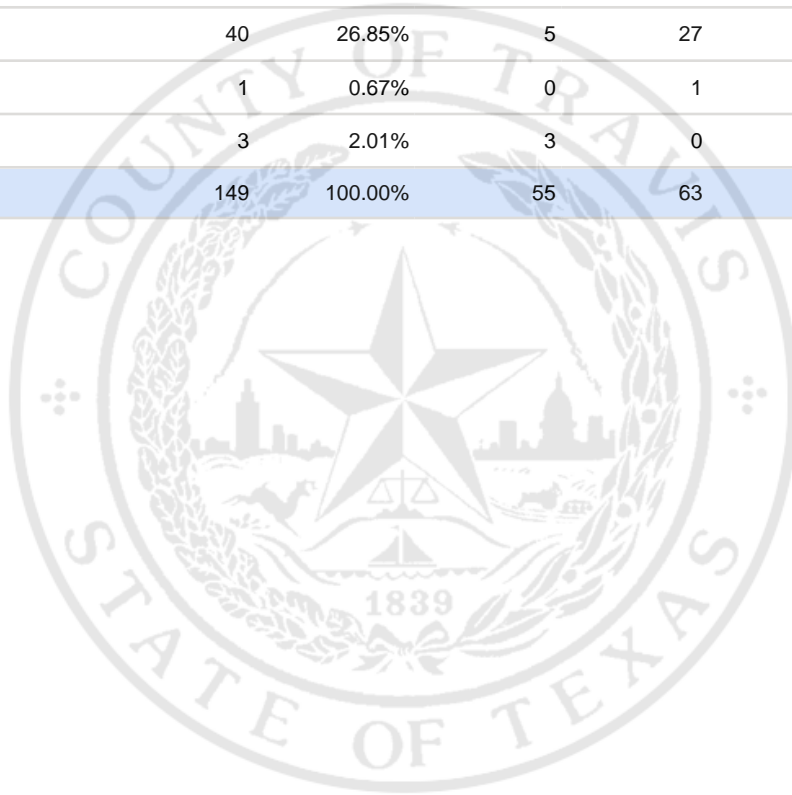

Special Election Precinct Report
Joint Primary Runoff and Special Election
July 14, 2020

UNOFFICIAL RESULTS

Travis County, TX

321

State Senator District 14, Unexpired Term

Vote For 1

	TOTAL	VOTE %	By Mail	Early Voting	Election Day
DEM Sarah Eckhardt	87	58.39%	40	32	15
REP Don Zimmerman	18	12.08%	7	3	8
IND Jeff Ridgeway	0	0.00%	0	0	0
DEM Eddie Rodriguez	40	26.85%	5	27	8
LIB Pat Dixon	1	0.67%	0	1	0
REP Waller Thomas Burns II	3	2.01%	3	0	0
Total Votes Cast	149	100.00%	55	63	31