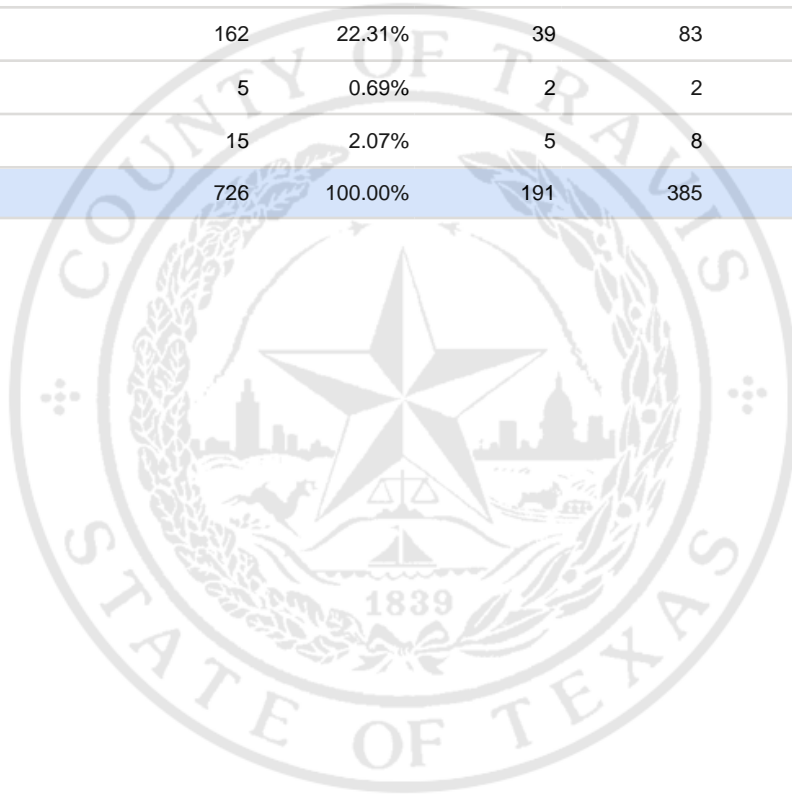

Special Election Precinct Report
Joint Primary Runoff and Special Election
July 14, 2020

UNOFFICIAL RESULTS

Travis County, TX

334

State Senator District 14, Unexpired Term

Vote For 1

	TOTAL	VOTE %	By Mail	Early Voting	Election Day
DEM Sarah Eckhardt	278	38.29%	83	150	45
REP Don Zimmerman	260	35.81%	61	139	60
IND Jeff Ridgeway	6	0.83%	1	3	2
DEM Eddie Rodriguez	162	22.31%	39	83	40
LIB Pat Dixon	5	0.69%	2	2	1
REP Waller Thomas Burns II	15	2.07%	5	8	2
Total Votes Cast	726	100.00%	191	385	150