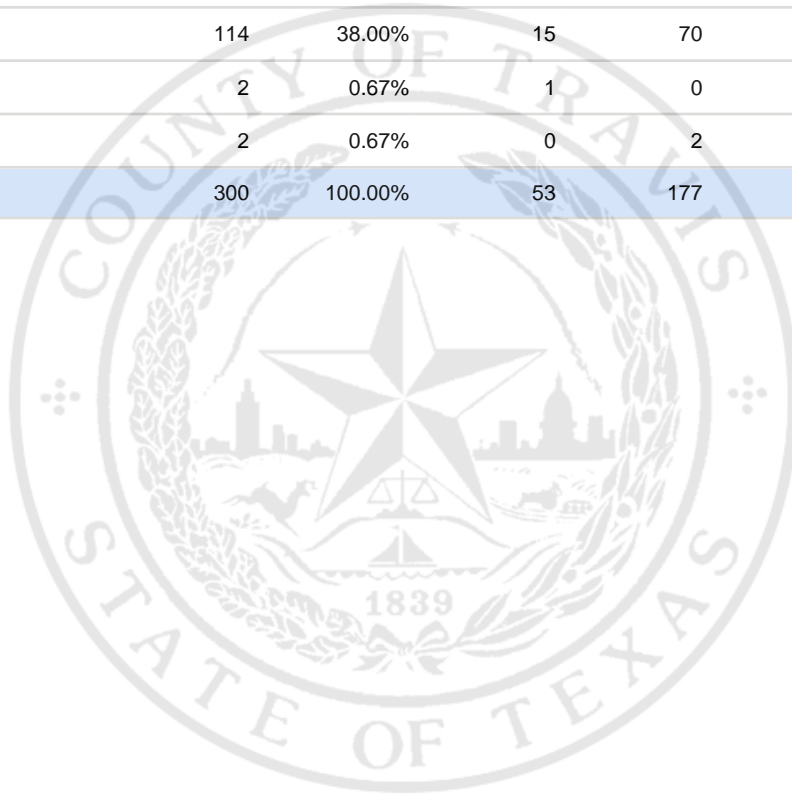

Special Election Precinct Report
Joint Primary Runoff and Special Election
July 14, 2020

UNOFFICIAL RESULTS

Travis County, TX

160

State Senator District 14, Unexpired Term

Vote For 1

	TOTAL	VOTE %	By Mail	Early Voting	Election Day
DEM Sarah Eckhardt	128	42.67%	28	75	25
REP Don Zimmerman	51	17.00%	9	27	15
IND Jeff Ridgeway	3	1.00%	0	3	0
DEM Eddie Rodriguez	114	38.00%	15	70	29
LIB Pat Dixon	2	0.67%	1	0	1
REP Waller Thomas Burns II	2	0.67%	0	2	0
Total Votes Cast	300	100.00%	53	177	70