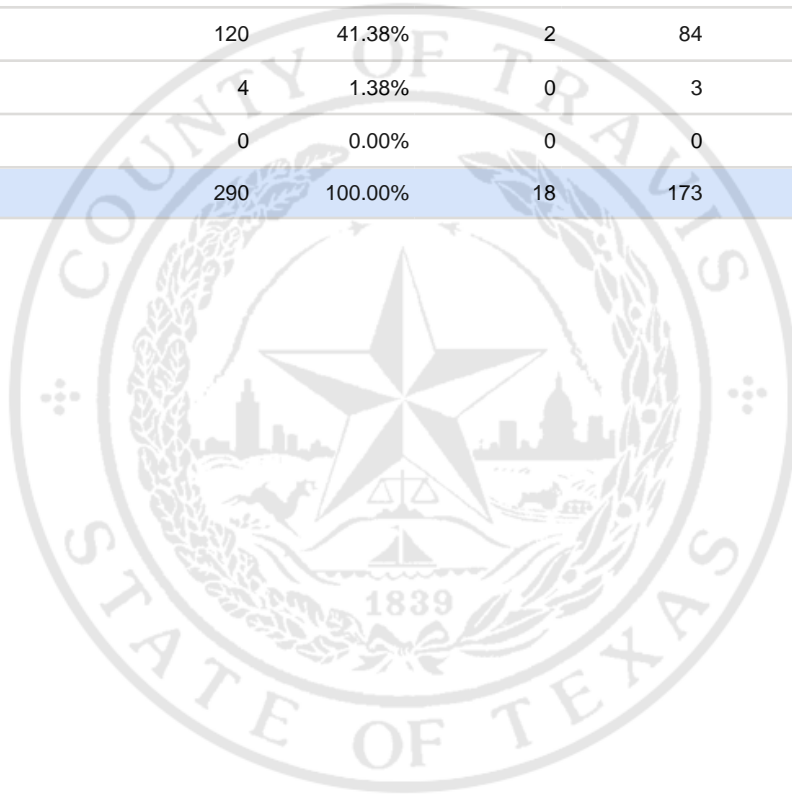

Special Election Precinct Report
Joint Primary Runoff and Special Election
July 14, 2020

UNOFFICIAL RESULTS

Travis County, TX

430

State Senator District 14, Unexpired Term

Vote For 1

	TOTAL	VOTE %	By Mail	Early Voting	Election Day
DEM Sarah Eckhardt	160	55.17%	15	82	63
REP Don Zimmerman	6	2.07%	1	4	1
IND Jeff Ridgeway	0	0.00%	0	0	0
DEM Eddie Rodriguez	120	41.38%	2	84	34
LIB Pat Dixon	4	1.38%	0	3	1
REP Waller Thomas Burns II	0	0.00%	0	0	0
Total Votes Cast	290	100.00%	18	173	99