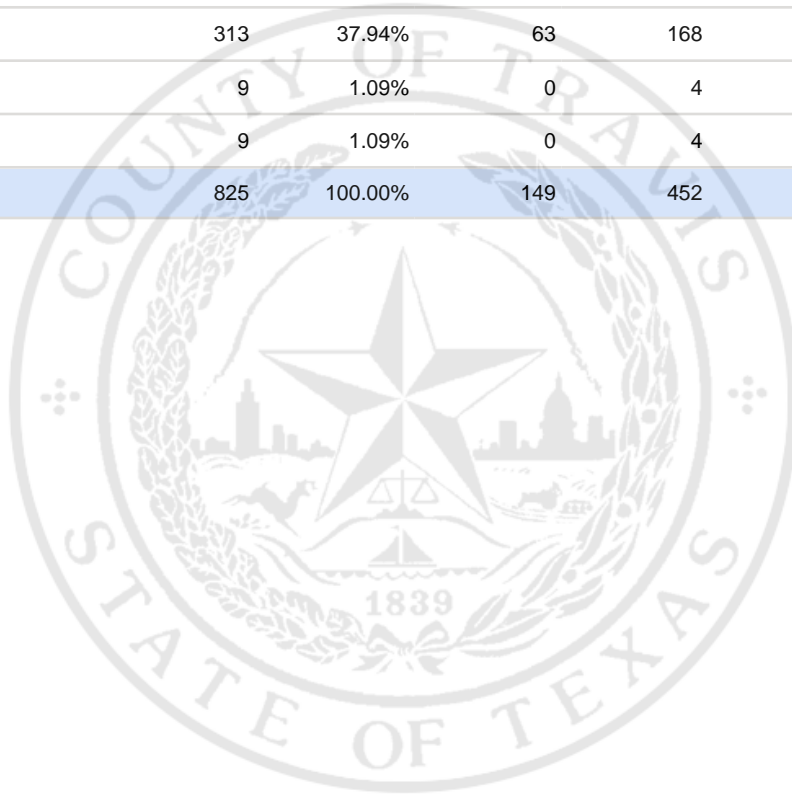

Special Election Precinct Report
Joint Primary Runoff and Special Election
July 14, 2020

UNOFFICIAL RESULTS

Travis County, TX

352

State Senator District 14, Unexpired Term

Vote For 1

	TOTAL	VOTE %	By Mail	Early Voting	Election Day
DEM Sarah Eckhardt	413	50.06%	78	225	110
REP Don Zimmerman	73	8.85%	6	48	19
IND Jeff Ridgeway	8	0.97%	2	3	3
DEM Eddie Rodriguez	313	37.94%	63	168	82
LIB Pat Dixon	9	1.09%	0	4	5
REP Waller Thomas Burns II	9	1.09%	0	4	5
Total Votes Cast	825	100.00%	149	452	224