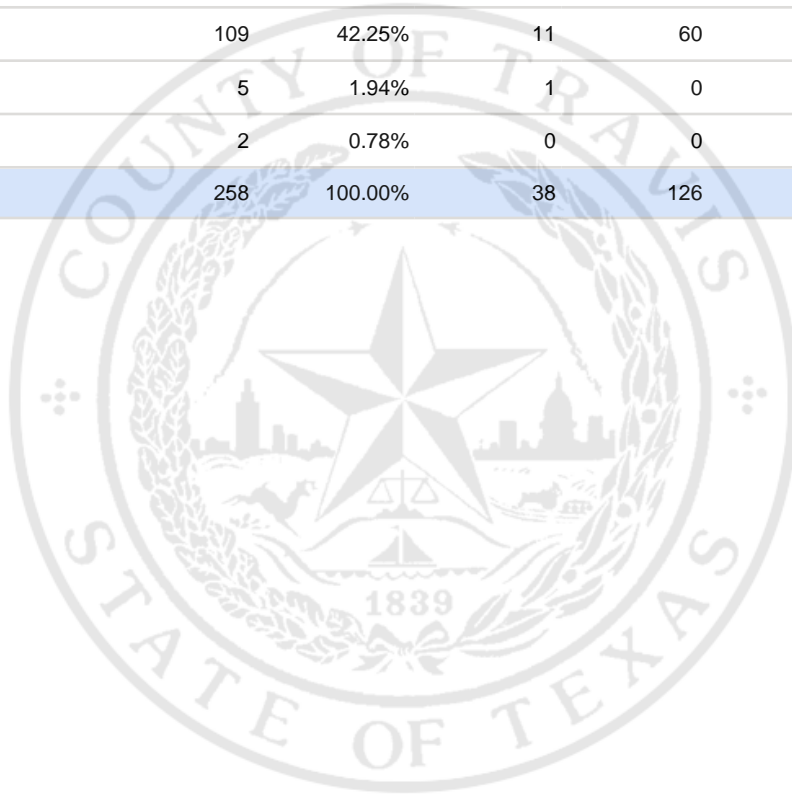

Special Election Precinct Report
Joint Primary Runoff and Special Election
July 14, 2020

UNOFFICIAL RESULTS

Travis County, TX

164

State Senator District 14, Unexpired Term

Vote For 1

	TOTAL	VOTE %	By Mail	Early Voting	Election Day
DEM Sarah Eckhardt	121	46.90%	22	61	38
REP Don Zimmerman	17	6.59%	3	4	10
IND Jeff Ridgeway	4	1.55%	1	1	2
DEM Eddie Rodriguez	109	42.25%	11	60	38
LIB Pat Dixon	5	1.94%	1	0	4
REP Waller Thomas Burns II	2	0.78%	0	0	2
Total Votes Cast	258	100.00%	38	126	94