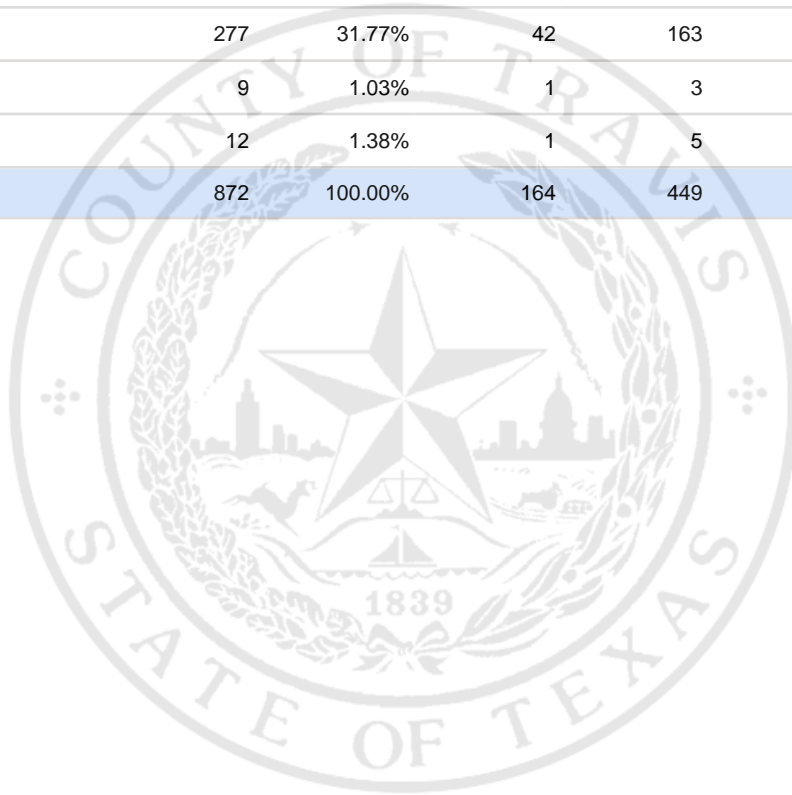

Special Election Precinct Report
Joint Primary Runoff and Special Election
July 14, 2020

UNOFFICIAL RESULTS

Travis County, TX

207

State Senator District 14, Unexpired Term

Vote For 1

	TOTAL	VOTE %	By Mail	Early Voting	Election Day
DEM Sarah Eckhardt	430	49.31%	89	213	128
REP Don Zimmerman	131	15.02%	30	58	43
IND Jeff Ridgeway	13	1.49%	1	7	5
DEM Eddie Rodriguez	277	31.77%	42	163	72
LIB Pat Dixon	9	1.03%	1	3	5
REP Waller Thomas Burns II	12	1.38%	1	5	6
Total Votes Cast	872	100.00%	164	449	259