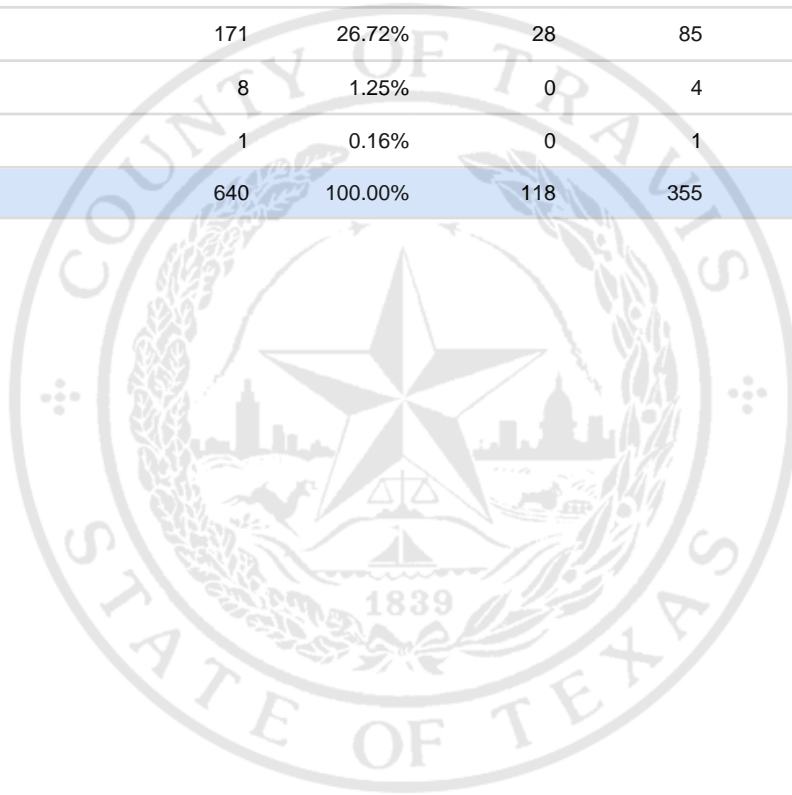

Special Election Precinct Report
Joint Primary Runoff and Special Election
July 14, 2020

UNOFFICIAL RESULTS

Travis County, TX

331

State Senator District 14, Unexpired Term

Vote For 1

	TOTAL	VOTE %	By Mail	Early Voting	Election Day
DEM Sarah Eckhardt	377	58.91%	76	233	68
REP Don Zimmerman	73	11.41%	10	28	35
IND Jeff Ridgeway	10	1.56%	4	4	2
DEM Eddie Rodriguez	171	26.72%	28	85	58
LIB Pat Dixon	8	1.25%	0	4	4
REP Waller Thomas Burns II	1	0.16%	0	1	0
Total Votes Cast	640	100.00%	118	355	167