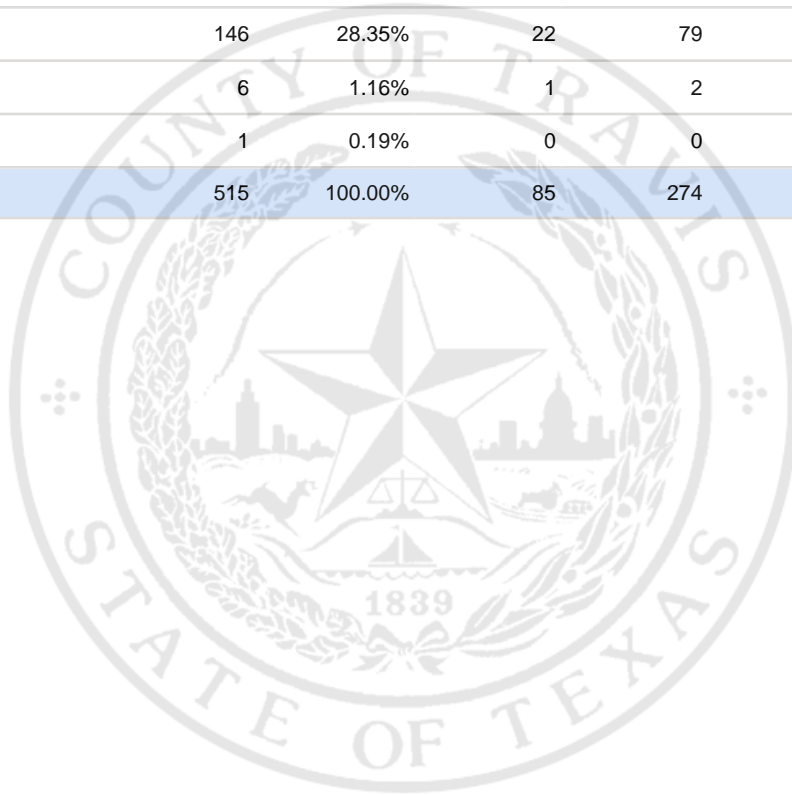

Special Election Precinct Report
Joint Primary Runoff and Special Election
July 14, 2020

UNOFFICIAL RESULTS

Travis County, TX

326

State Senator District 14, Unexpired Term

Vote For 1

	TOTAL	VOTE %	By Mail	Early Voting	Election Day
DEM Sarah Eckhardt	293	56.89%	56	162	75
REP Don Zimmerman	65	12.62%	6	28	31
IND Jeff Ridgeway	4	0.78%	0	3	1
DEM Eddie Rodriguez	146	28.35%	22	79	45
LIB Pat Dixon	6	1.16%	1	2	3
REP Waller Thomas Burns II	1	0.19%	0	0	1
Total Votes Cast	515	100.00%	85	274	156